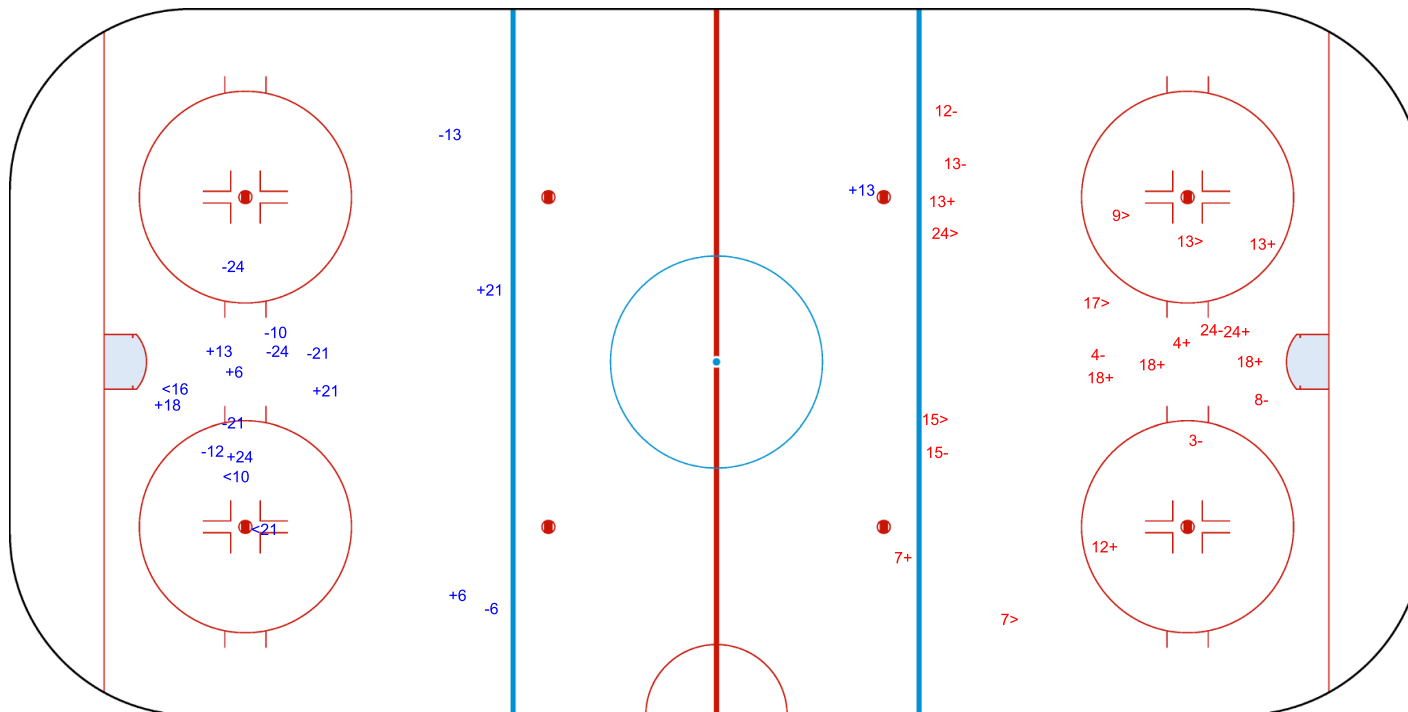

SHOT CHART

TPE - GEO

Shots by TPE

Goals (o): 1 SSG (+): 3
SSP (<): 2 SPG (-): 1

GK 25 of GEO

1st Period

Shots by GEO

Goals (o): 2 SSG (+): 18
SSP (>): 7 SPG (-): 12

GK 25 of TPE

Shots by GEO

Goals (o): 0 SSG (+): 8
SSP (<): 3 SPG (-): 8

GK 25 of TPE

2nd Period

Shots by TPE

Goals (o): 0 SSG (+): 9
SSP (>): 6 SPG (-): 7

GK 25 of GEO

Shots by TPE

Goals (o): 0 SSG (+): 9
SSP (-): 6 SPG (-): 6

GK 25 of GEO

GEO → 3rd Period ← TPE

Shots by GEO

Goals (o): 1 SSG (+): 15
SSP (>): 1 SPG (-): 4

GK 25 of TPE

Legend:	
GK	Goalkeeper
SPG	Shots past goal
SSG	Shots saved by goalkeeper
SSP	Shots saved by player