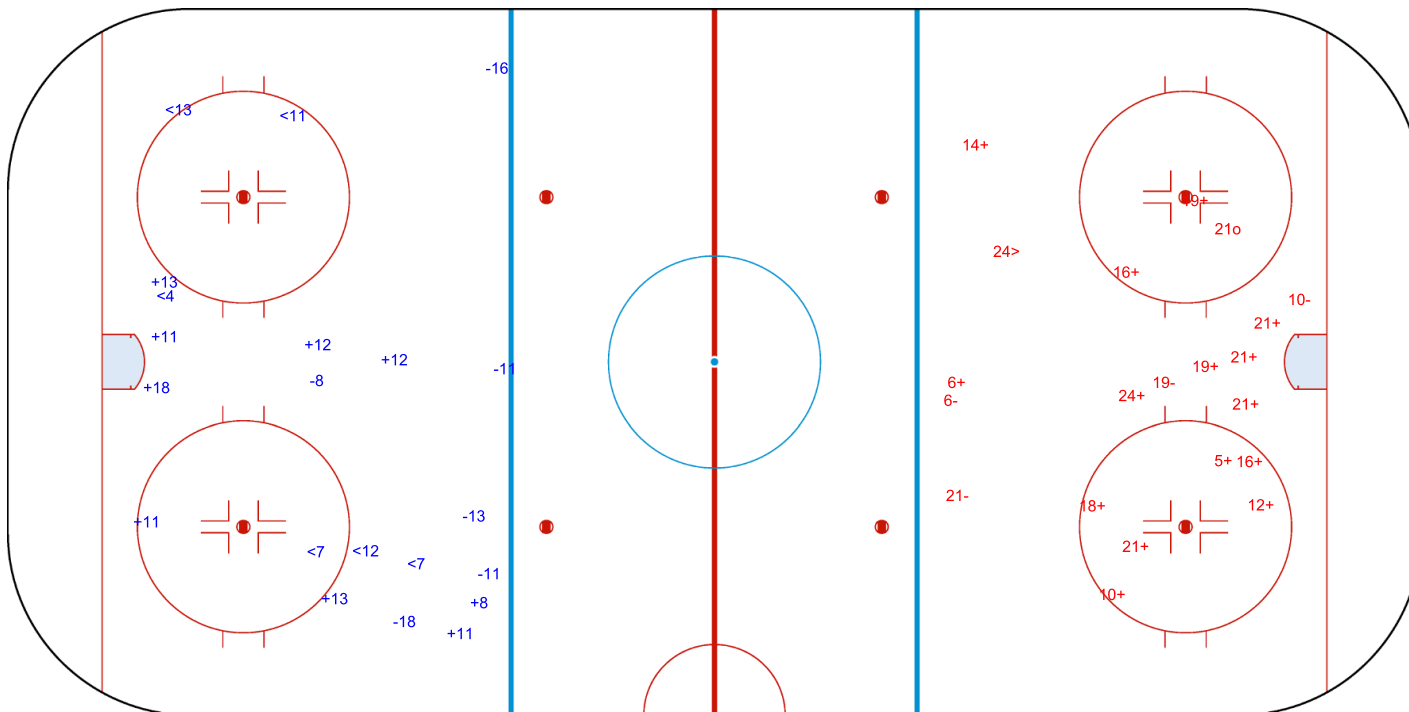

Shots by TPE

Goals (o): 0 SSG (+): 9
SSP (-): 6 SPG (-): 6

GK 25 of GEO

GEO → 3rd Period ← TPE

Shots by GEO

Goals (o): 1 SSG (+): 15
SSP (>): 1 SPG (-): 4

GK 25 of TPE

Legend:	
GK	Goalkeeper
SPG	Shots past goal
SSG	Shots saved by goalkeeper
SSP	Shots saved by player