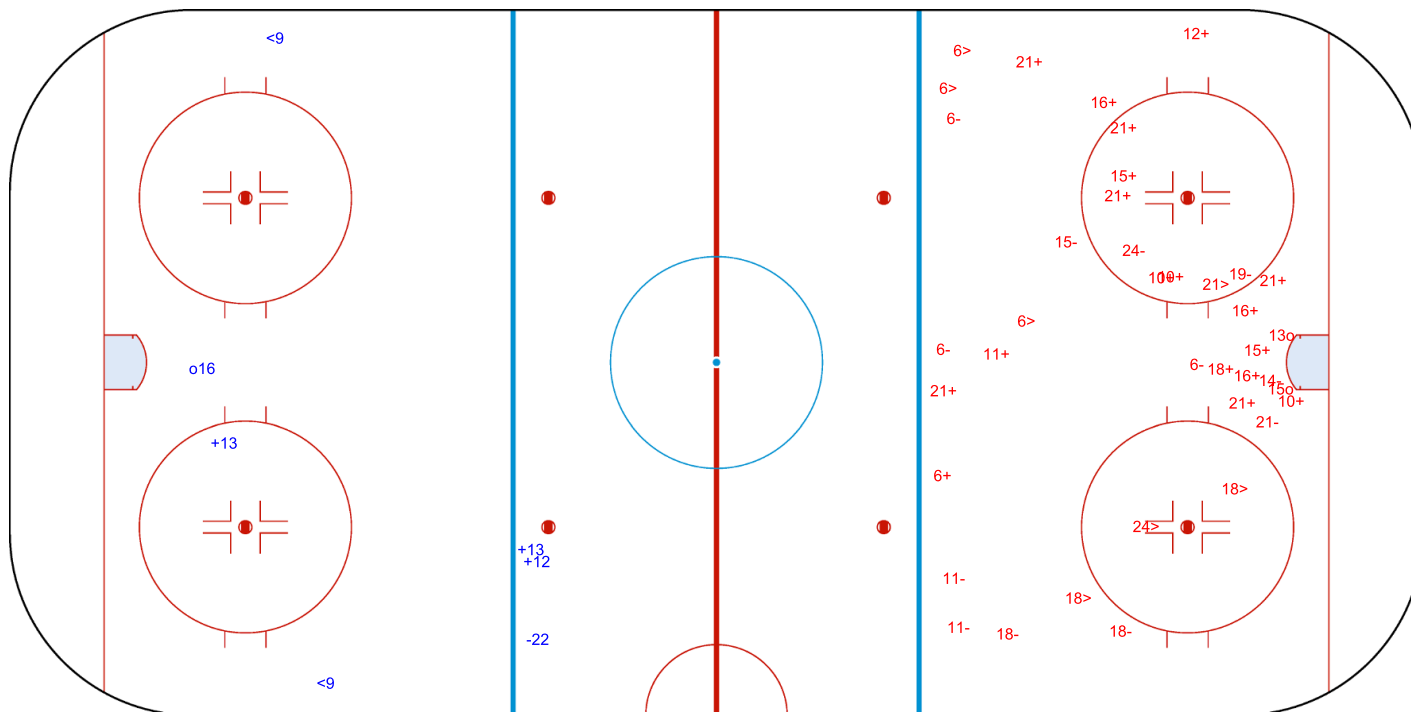

SHOT CHART

TPE - GEO

Shots by TPE

Goals (o): 1 SSG (+): 3
SSP (<): 2 SPG (-): 1

GK 25 of GEO

1st Period

Shots by GEO

Goals (o): 2 SSG (+): 18
SSP (>): 7 SPG (-): 12

GK 25 of TPE

Shots by GEO

Goals (o): 0 SSG (+): 8
SSP (<): 3 SPG (-): 8

GK 25 of TPE

2nd Period

Shots by TPE

Goals (o): 0 SSG (+): 9
SSP (>): 6 SPG (-): 7

GK 25 of GEO