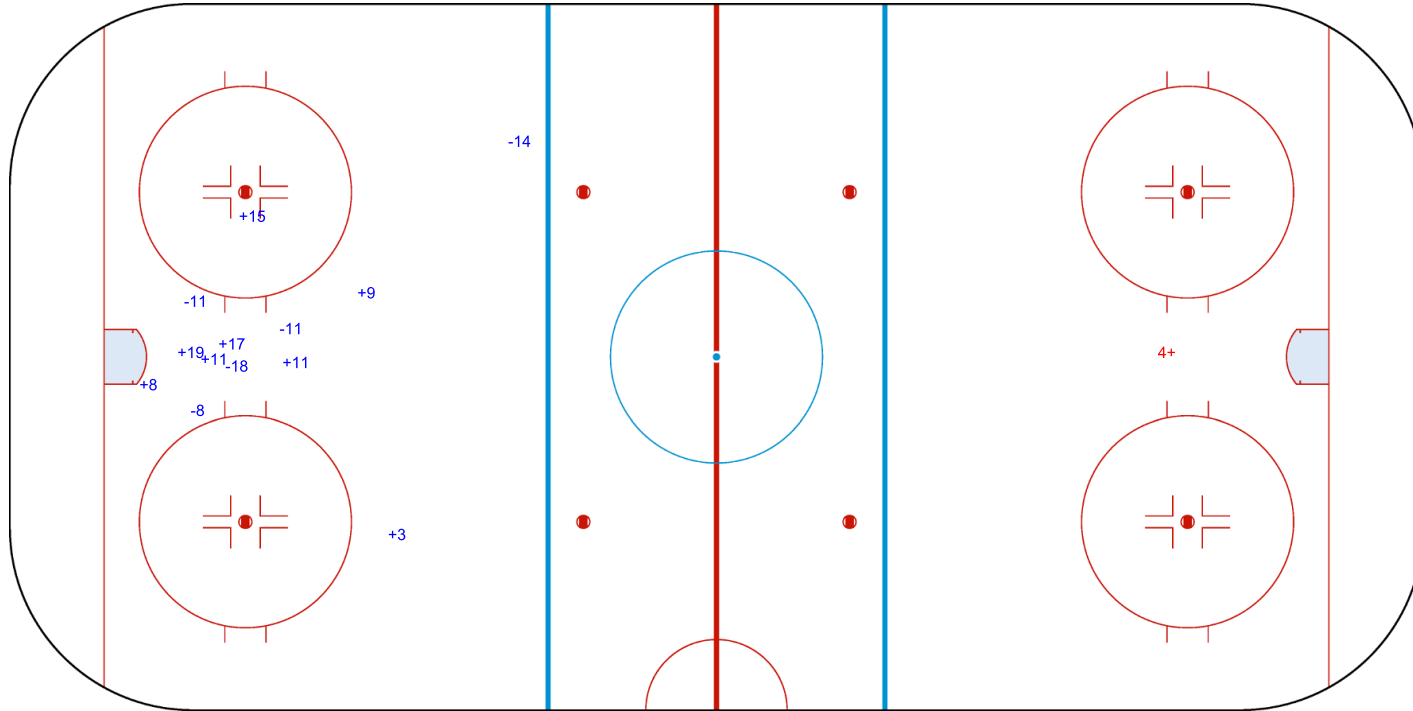

Goals (o): 0 SSG (+): 8
SSP (<): 0 SPG (-): 5

GK 20 of ISL

3rd Period

Shots by ISL

Goals (o): 0 SSG (+): 1
SSP (>): 0 SPG (-): 0

GK 1 of ESP

Legend:	GK Goalkeeper	SPG Shots past goal	SSG Shots saved by goalkeeper	SSP Shots saved by player
----------------	----------------------	----------------------------	--------------------------------------	----------------------------------