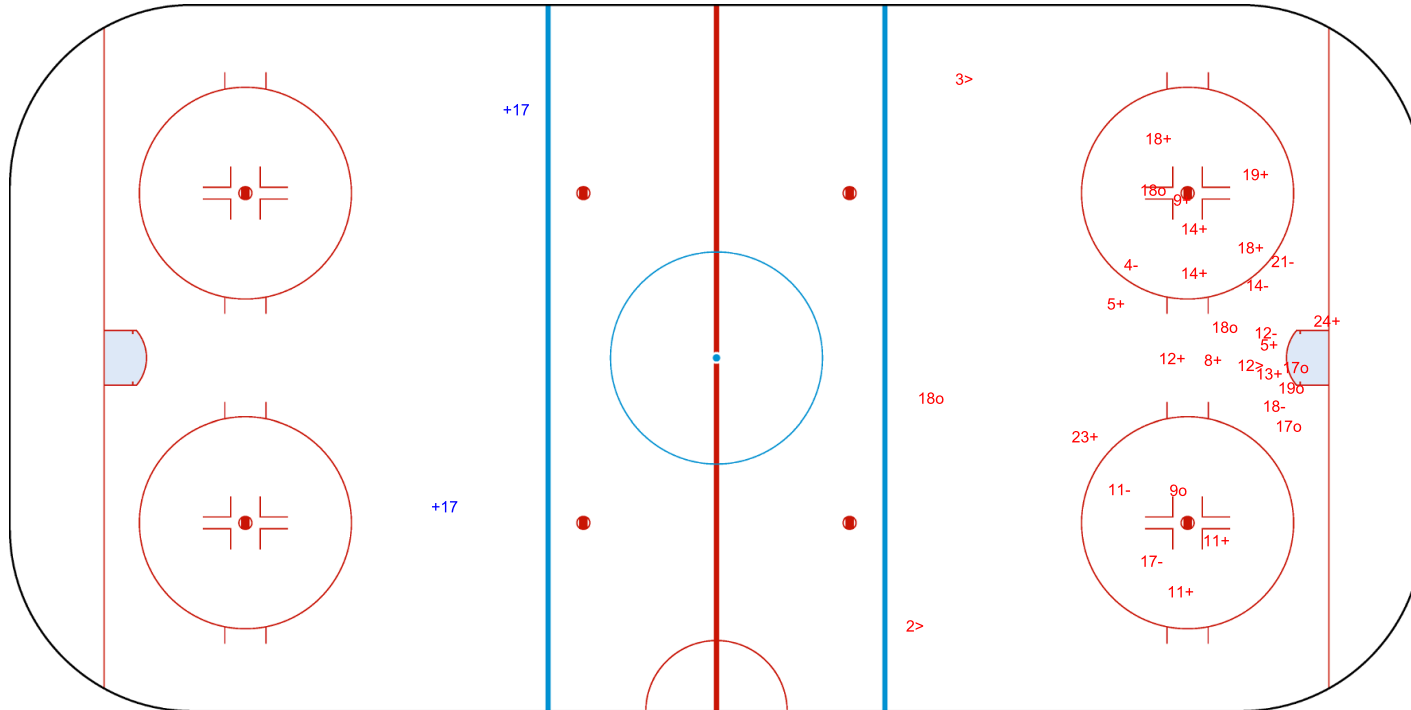

SHOT CHART
ESP - ISL

Shots by ESP
Goals (o): 4
SSG (+): 14
SSP (-): 7
SPG (-): 0

GK 1 of ISL

ISL → 1st Period ← ESP

Shots by ISL
Goals (o): 0
SSG (+): 2
SSP (-): 2
SPG (-): 0

GK 20 of ESP

Shots by ISL

Goals (o): 0 SSG (+): 2
SSP (<): 0 SPG (-): 0

GK 1 of ESP

GK 20 of ESP

2nd Period

Shots by ESP

Goals (o): 7 SSG (+): 15
SSP (>): 3 SPG (-): 7

GK 1 of ISL

GK 20 of ISL

Shots by ESP