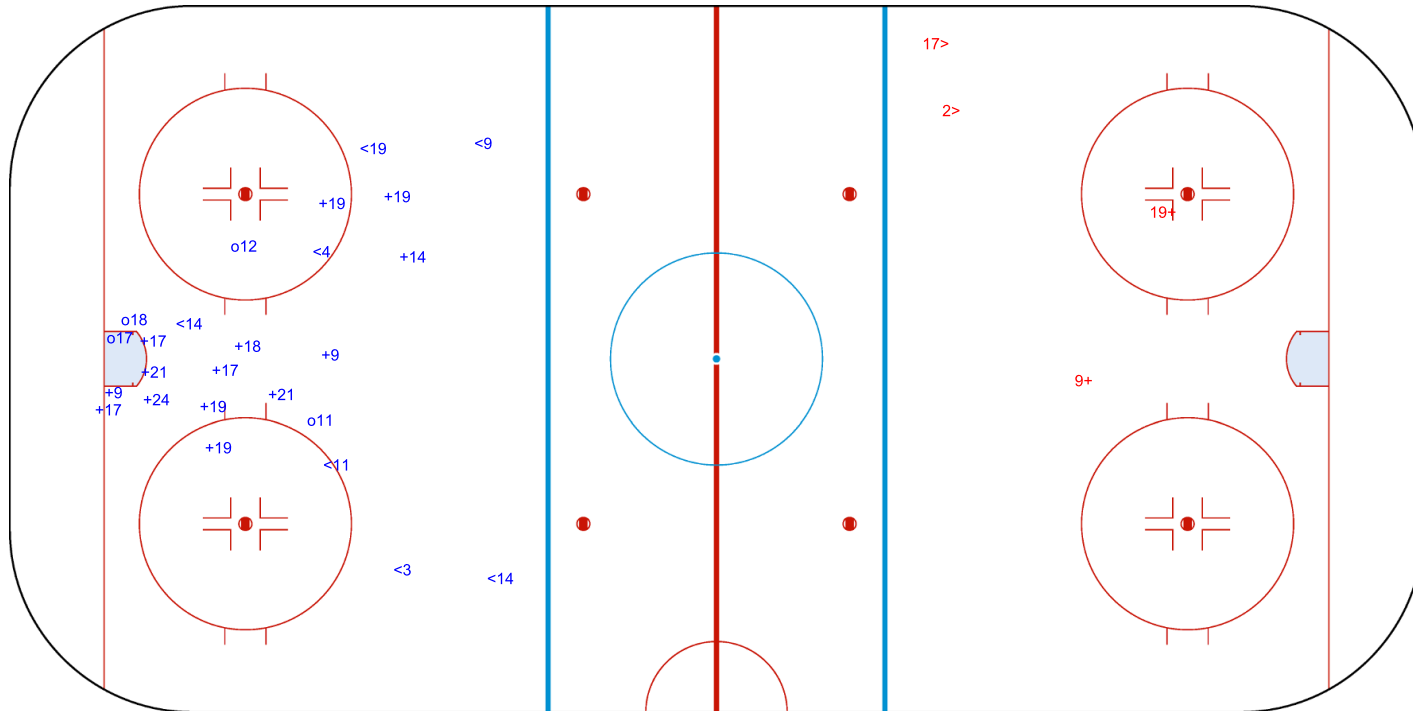

SHOT CHART
ESP - ISL

Shots by ESP
Goals (o): 4
SSG (+): 14
SSP (-): 7
SPG (-): 0

GK 1 of ISL

ISL → 1st Period ← ESP

Shots by ISL
Goals (o): 0
SSG (+): 2
SSP (-): 2
SPG (-): 0

GK 20 of ESP

Shots by ISL

Goals (o): 0 SSG (+): 2
SSP (<): 0 SPG (-): 0

GK 1 of ESP

GK 20 of ESP

2nd Period

Shots by ESP

Goals (o): 7 SSG (+): 15
SSP (>): 3 SPG (-): 7

GK 1 of ISL

GK 20 of ISL

Shots by ESP