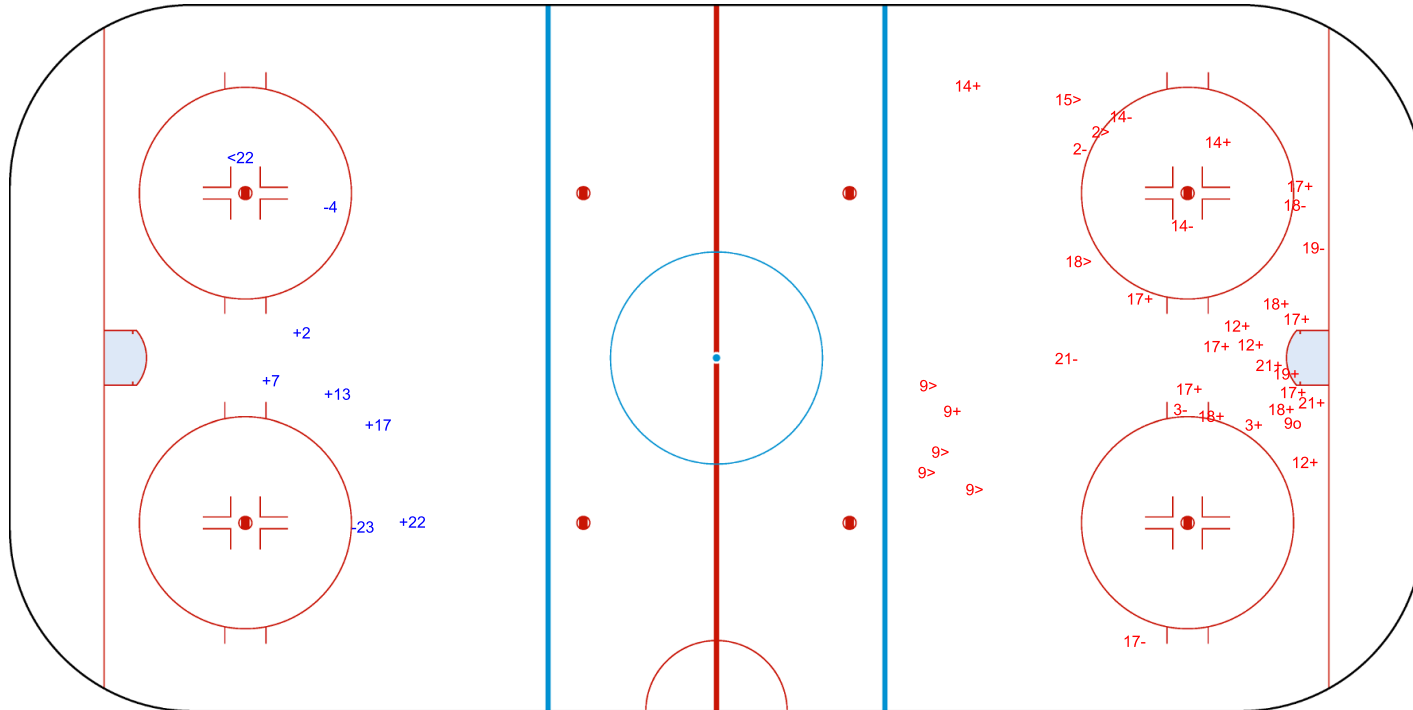

SHOT CHART  
ESP - GBR

Shots by ESP  
Goals (o): 2    SSG (+): 11  
SSP (<): 6    SPG (-): 3

GBR → 1st Period ← ESP

Shots by GBR  
Goals (o): 0    SSG (+): 1  
SSP (>): 3    SPG (-): 1

Shots by GBR

Goals (o): 0    SSG (+): 5  
SSP (<): 1    SPG (-): 2

GK 20 of ESP

2nd Period

Shots by ESP

Goals (o): 1    SSG (+): 19  
SSP (>): 7    SPG (-): 8

GK 20 of GBR

Shots by ESP  
 Goals (o): 1    SSG (+): 8  
 SSP (-): 3    SPG (-): 4

GK 20 of GBR

ENG