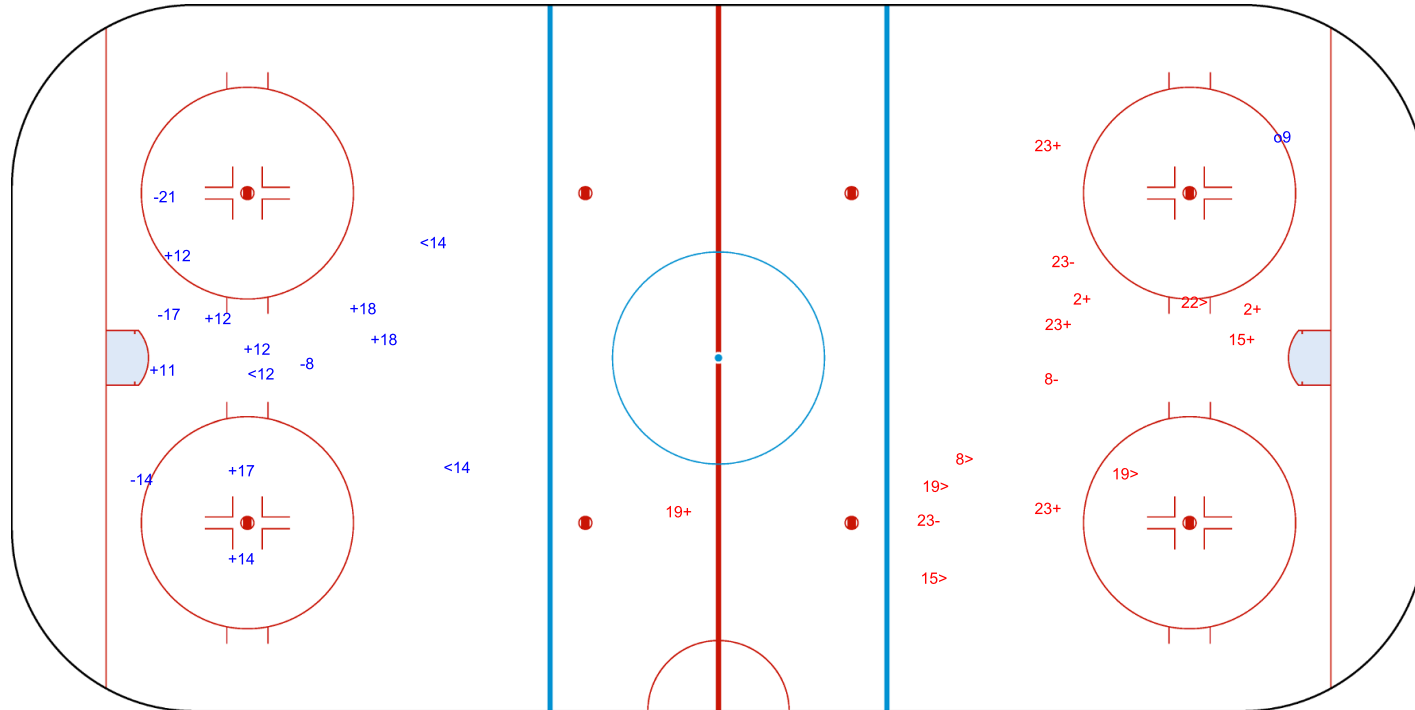

Shots by ESP
Goals (o): 1   SSG (+): 8
SSP (-): 3   SPG (-): 4

GK 20 of GBR

ENG

GBR →   **3rd Period**   ← **ESP**

Shots by GBR
Goals (o): 0   SSG (+): 7
SSP (>): 5   SPG (-): 3

GK 20 of ESP

Legend:									
ENG	Empty net goal	GK	Goalkeeper	SPG	Shots past goal	SSG	Shots saved by goalkeeper	SSP	Shots saved by player