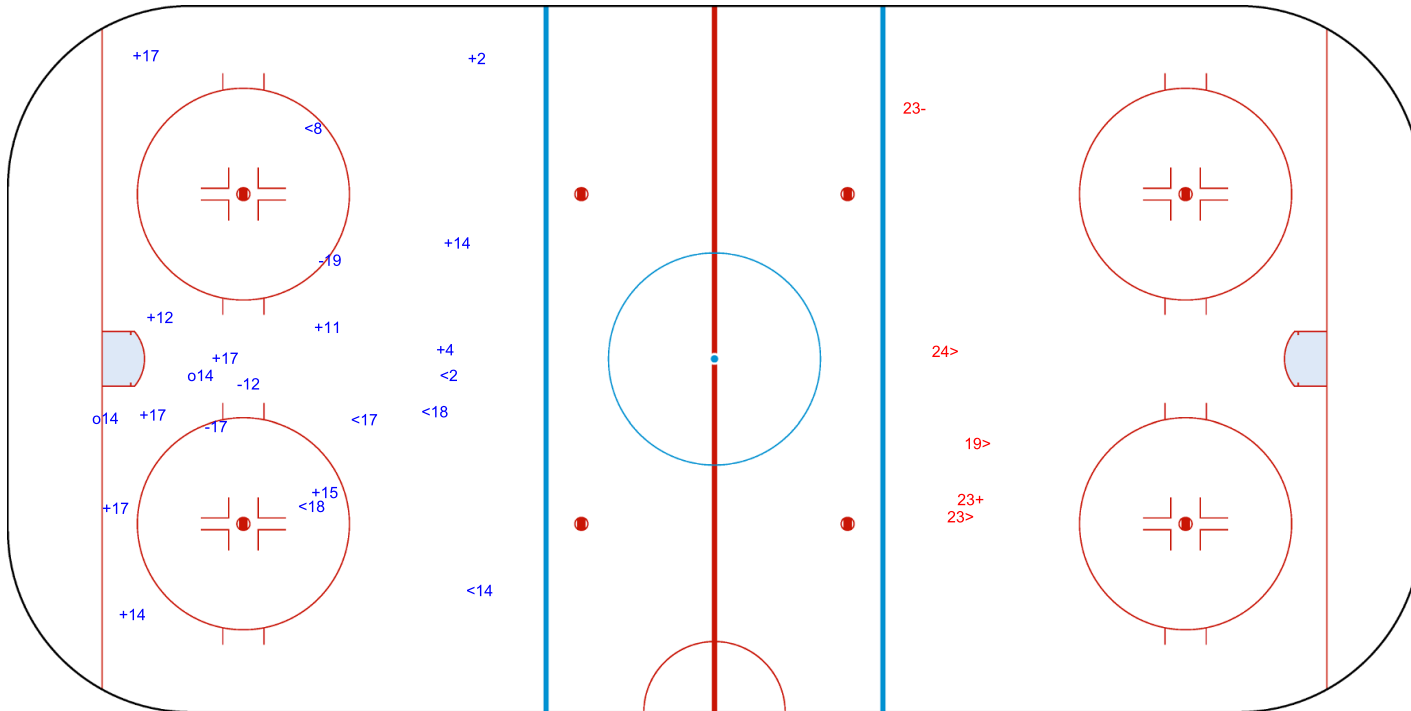

SHOT CHART  
ESP - GBR

Shots by ESP  
Goals (o): 2    SSG (+): 11  
SSP (<): 6    SPG (-): 3

GBR → 1st Period ← ESP

Shots by GBR  
Goals (o): 0    SSG (+): 1  
SSP (>): 3    SPG (-): 1

Shots by GBR

Goals (o): 0    SSG (+): 5  
SSP (<): 1    SPG (-): 2

GK 20 of ESP

2nd Period

Shots by ESP

Goals (o): 1    SSG (+): 19  
SSP (>): 7    SPG (-): 8

GK 20 of GBR

Shots by ESP  
 Goals (o): 1    SSG (+): 8  
 SSP (-): 3    SPG (-): 4

GK 20 of GBR

ENG