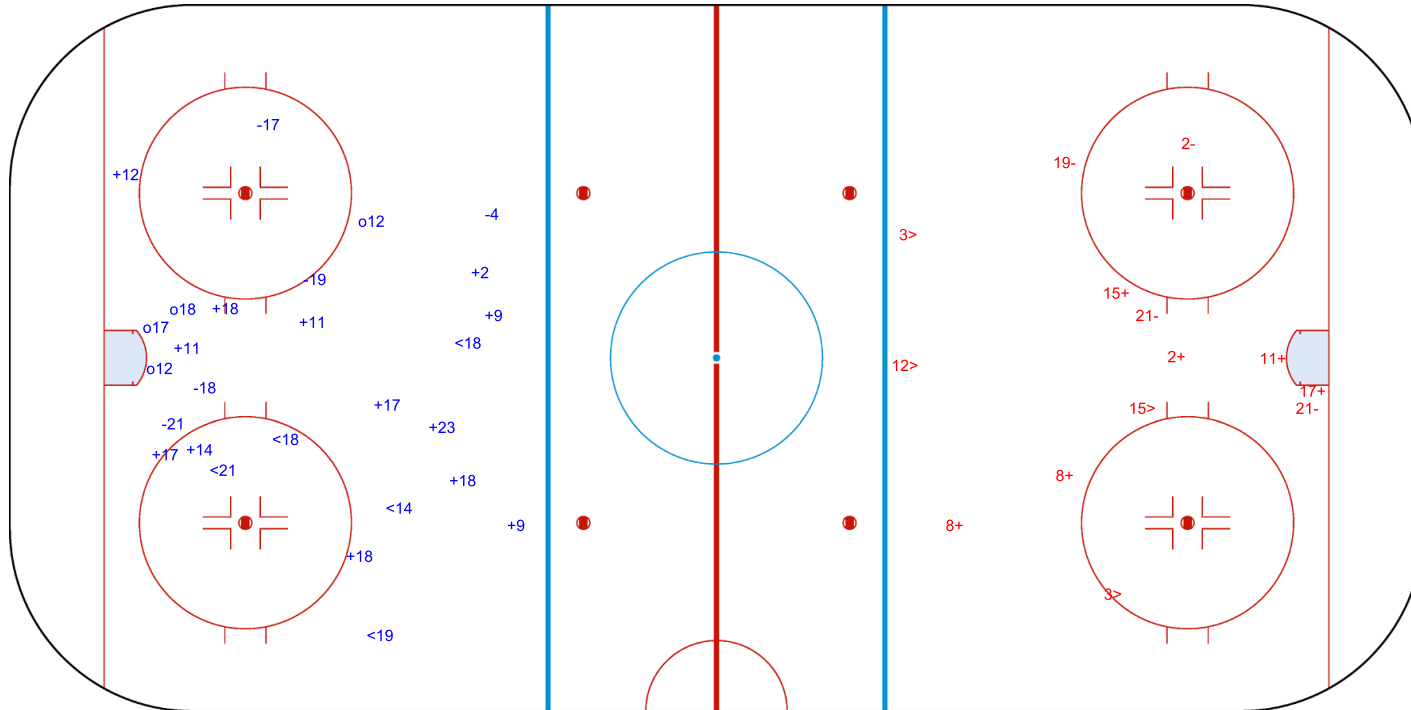

SHOT CHART
ESP - NED

Shots by ESP
Goals (o): 0 SSG (+): 5
SSP (<): 5 SPG (-): 1

GK 1 of NED

1st Period

Shots by NED
Goals (o): 0 SSG (+): 4
SSP (>): 2 SPG (-): 1

GK 20 of ESP

Shots by NED

Goals (o): 0 SSG (+): 3
SSP (<): 6 SPG (-): 3

GK 20 of ESP

2nd Period

Shots by ESP

Goals (o): 0 SSG (+): 16
SSP (>): 7 SPG (-): 10

GK 1 of NED

Shots by ESP
Goals (o): 4 SSG (+): 13
SSP (<): 5 SPG (-): 5

NED → 3rd Period ← ESP

Shots by NED
Goals (o): 0 SSG (+): 6
SSP (>): 4 SPG (-): 4