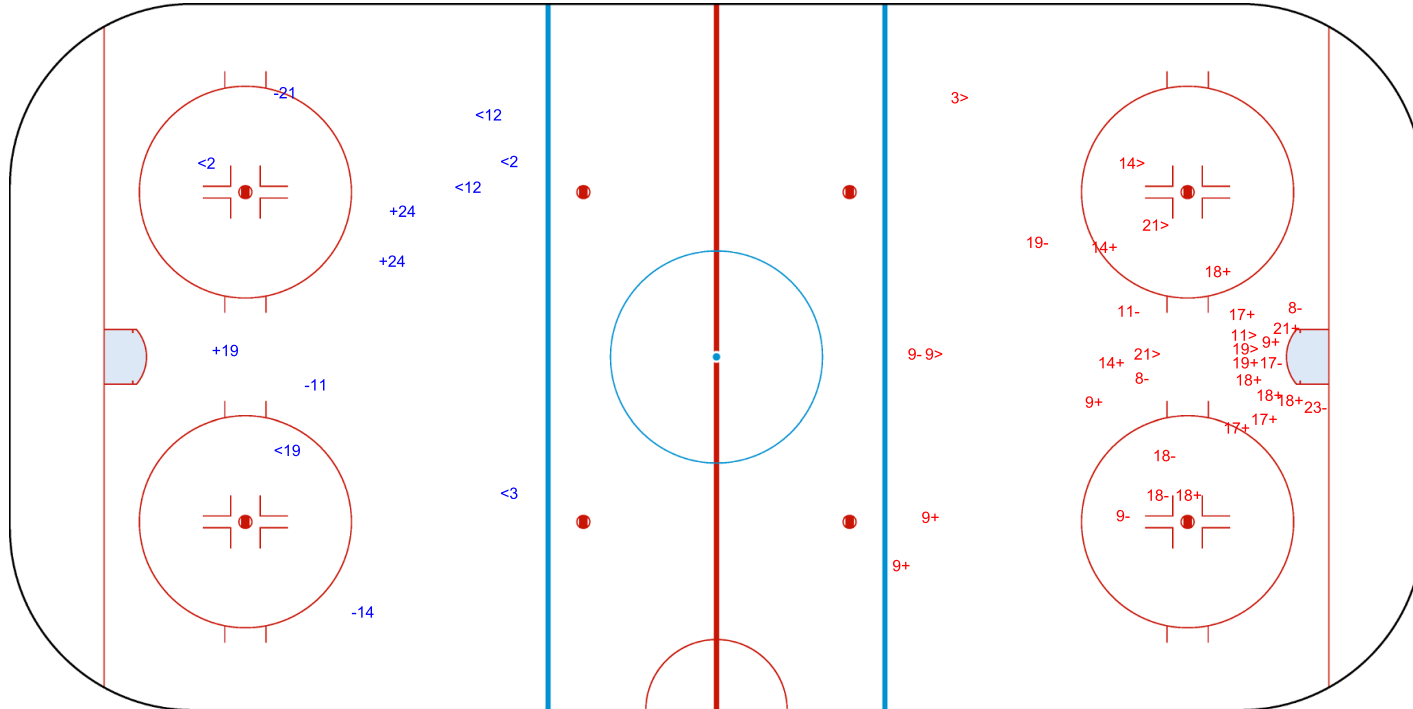

SHOT CHART
ESP - NED

Shots by ESP
Goals (o): 0 SSG (+): 5
SSP (<): 5 SPG (-): 1

GK 1 of NED

1st Period

Shots by NED
Goals (o): 0 SSG (+): 4
SSP (>): 2 SPG (-): 1

GK 20 of ESP

Shots by NED

Goals (o): 0 SSG (+): 3
SSP (<): 6 SPG (-): 3

GK 20 of ESP

2nd Period

Shots by ESP

Goals (o): 0 SSG (+): 16
SSP (>): 7 SPG (-): 10

GK 1 of NED

Shots by ESP
Goals (o): 4 SSG (+): 13
SSP (<): 5 SPG (-): 5

NED → 3rd Period ← ESP

Shots by NED
Goals (o): 0 SSG (+): 6
SSP (>): 4 SPG (-): 4