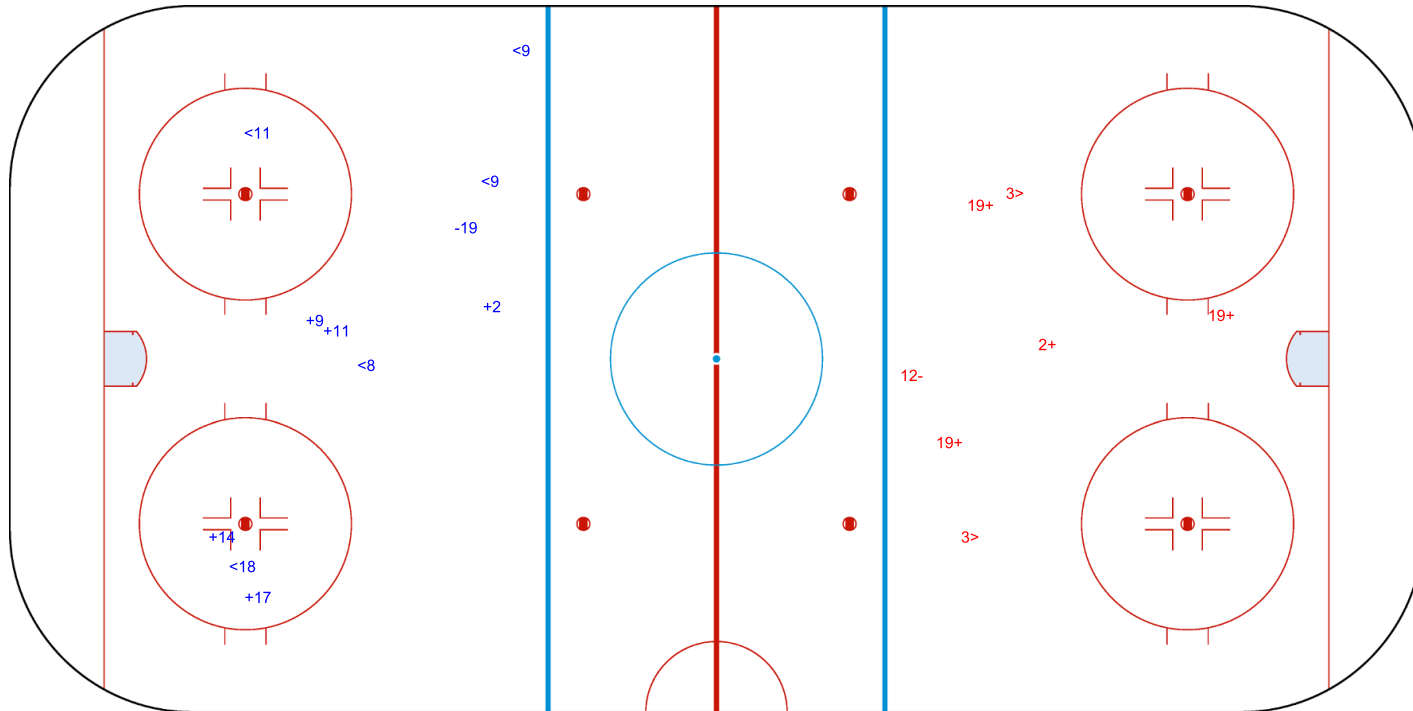

SHOT CHART
ESP - NED

Shots by ESP
Goals (o): 0 SSG (+): 5
SSP (<): 5 SPG (-): 1

GK 1 of NED

1st Period

Shots by NED
Goals (o): 0 SSG (+): 4
SSP (>): 2 SPG (-): 1

GK 20 of ESP

Shots by NED

Goals (o): 0 SSG (+): 3
SSP (<): 6 SPG (-): 3

GK 20 of ESP

2nd Period

Shots by ESP

Goals (o): 0 SSG (+): 16
SSP (>): 7 SPG (-): 10

GK 1 of NED

Shots by ESP
Goals (o): 4 SSG (+): 13
SSP (<): 5 SPG (-): 5

NED → 3rd Period ← ESP

Shots by NED
Goals (o): 0 SSG (+): 6
SSP (>): 4 SPG (-): 4