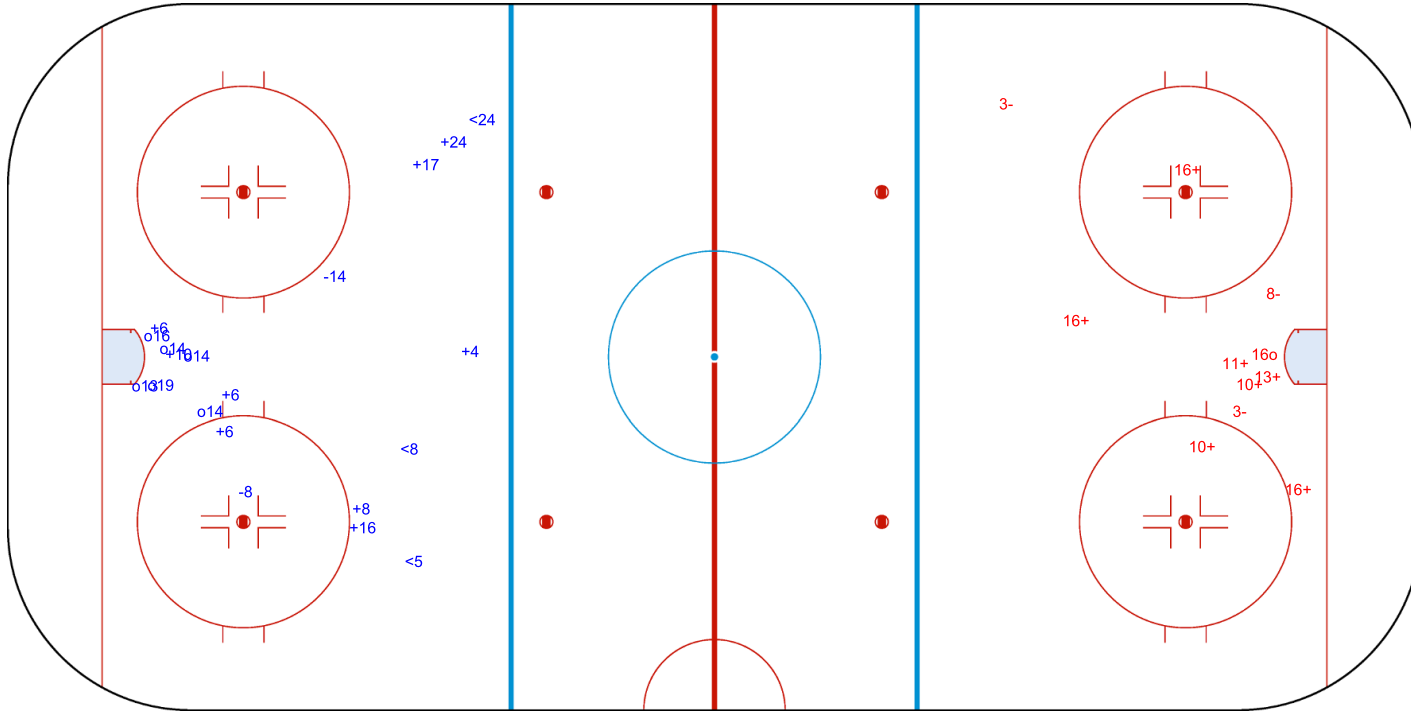

SHOT CHART

ISL - BIH

1st Period

Shots by BIH
Goals (o): 0
SSP (<): 1
SSG (+): 0
SPG (-): 0

GK 20 of ISL

Shots by ISL
Goals (o): 2
SSP (>): 4
SSG (+): 11
SPG (-): 5

GK 1 of BIH

Shots by ISL

Goals (o): 6

SSG (+): 9

SSP (<): 3

SPG (-): 2

GK 1 of BIH

GK 20 of BIH

BIH → 2nd Period ← ISL

Shots by BIH