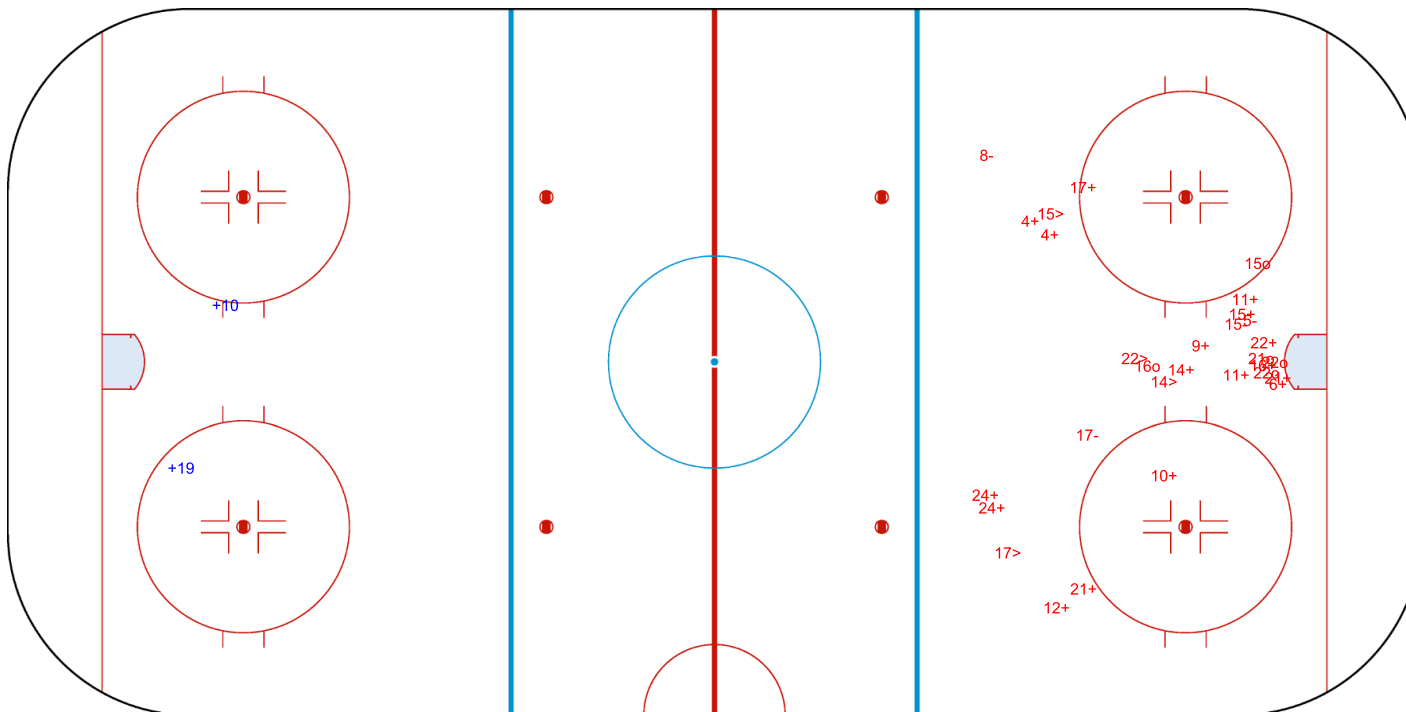

Shots by BIH

Goals (o): 0   SSG (+): 2
SSP (<): 0   SPG (-): 0

GK 1 of ISL

GK 20 of ISL

ISL → 3rd Period ← BIH

Shots by ISL

Goals (o): 5   SSG (+): 17
SSP (>): 4   SPG (-): 4

GK 20 of BIH

Legend:	
GK	Goalkeeper
SPG	Shots past goal
SSG	Shots saved by goalkeeper
SSP	Shots saved by player