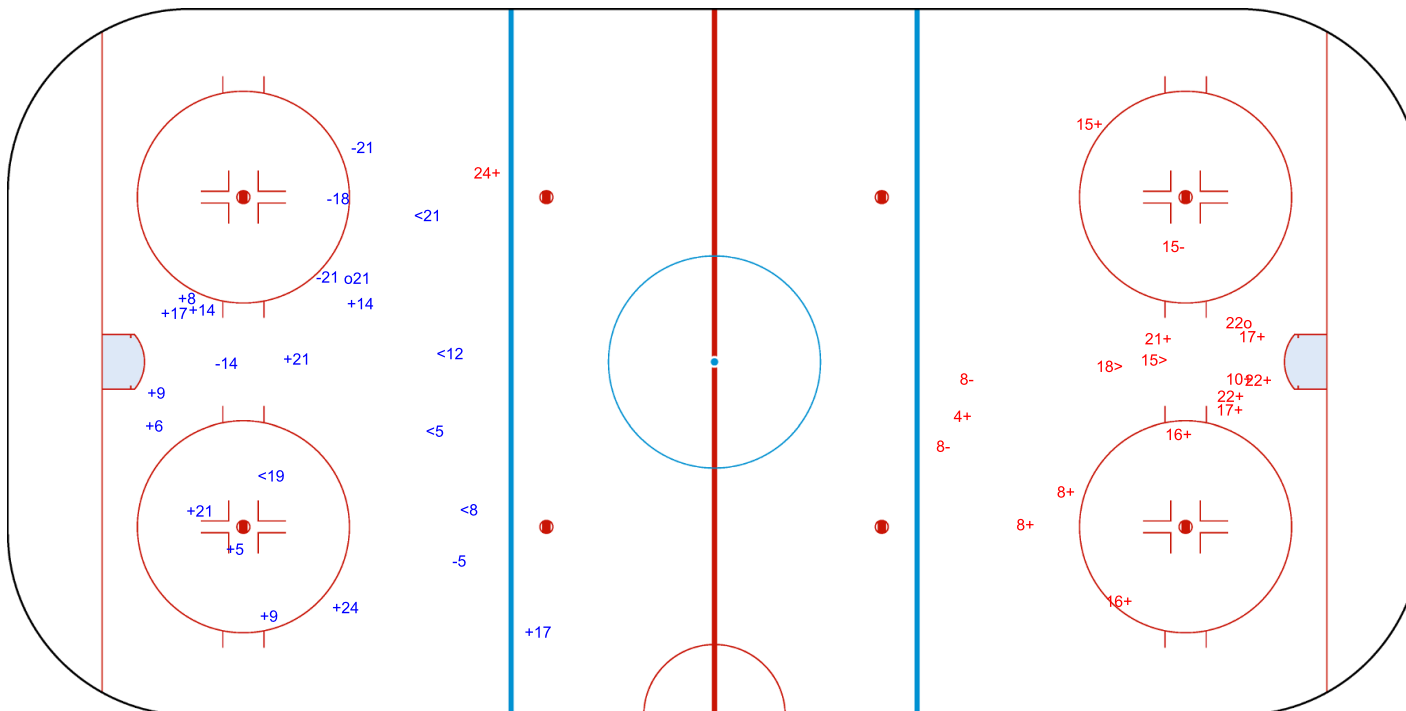

Shots by ISL

Goals (o): 1    SSG (+): 12  
SSP (<): 5    SPG (-): 5

GK 20 of TUR

2nd Period

Shots by TUR

Goals (o): 1    SSG (+): 13  
SSP (>): 2    SPG (-): 3

GK 20 of ISL

Shots by TUR