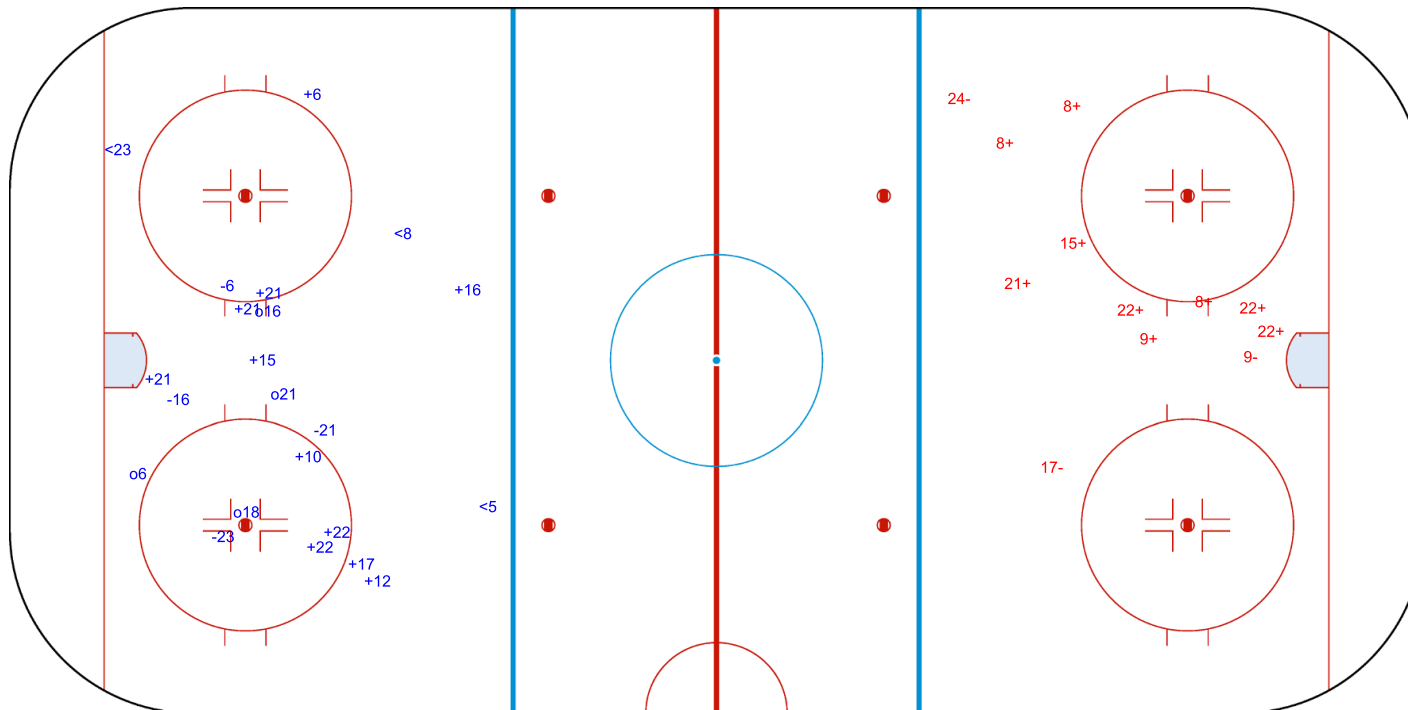

SHOT CHART  
ISL - TUR

Shots by TUR  
Goals (o): 4  
SSP (<): 3  
SSG (+): 11  
SPG (-): 4

GK 20 of ISL

ISL → 1st Period ← TUR

Shots by ISL  
Goals (o): 0  
SSP (>): 0  
SSG (+): 9  
SPG (-): 3

GK 20 of TUR

Shots by ISL

Goals (o): 1    SSG (+): 12  
SSP (<): 5    SPG (-): 5

GK 20 of TUR

2nd Period

Shots by TUR

Goals (o): 1    SSG (+): 13  
SSP (>): 2    SPG (-): 3

GK 20 of ISL

Shots by TUR