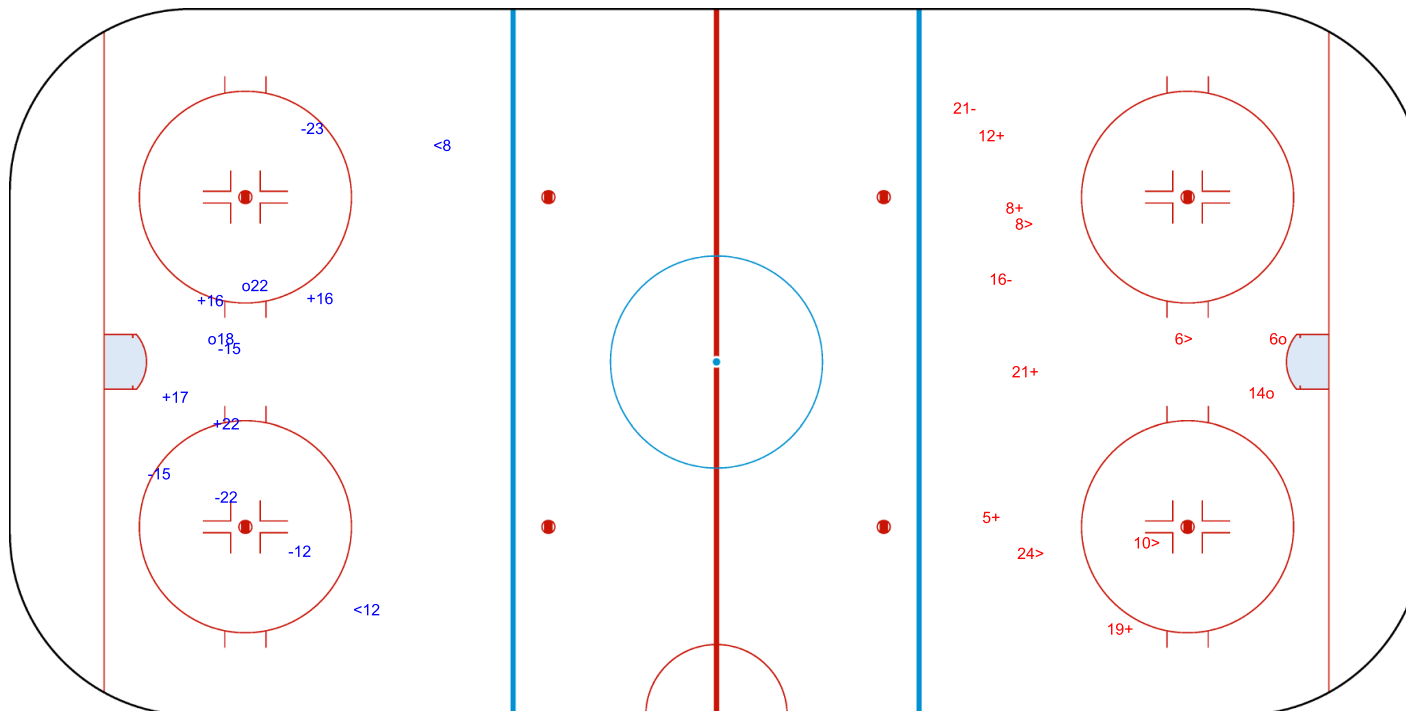

Goals (o): 2    SSG (+): 4  
SSP (<): 2    SPG (-): 5

GK 20 of ISL

ISL → 3rd Period ← TUR

Shots by ISL

Goals (o): 2    SSG (+): 5  
SSP (>): 4    SPG (-): 2

GK 20 of TUR

Legend:	
<b>GK</b>	Goalkeeper
<b>SPG</b>	Shots past goal
<b>SSG</b>	Shots saved by goalkeeper
<b>SSP</b>	Shots saved by player