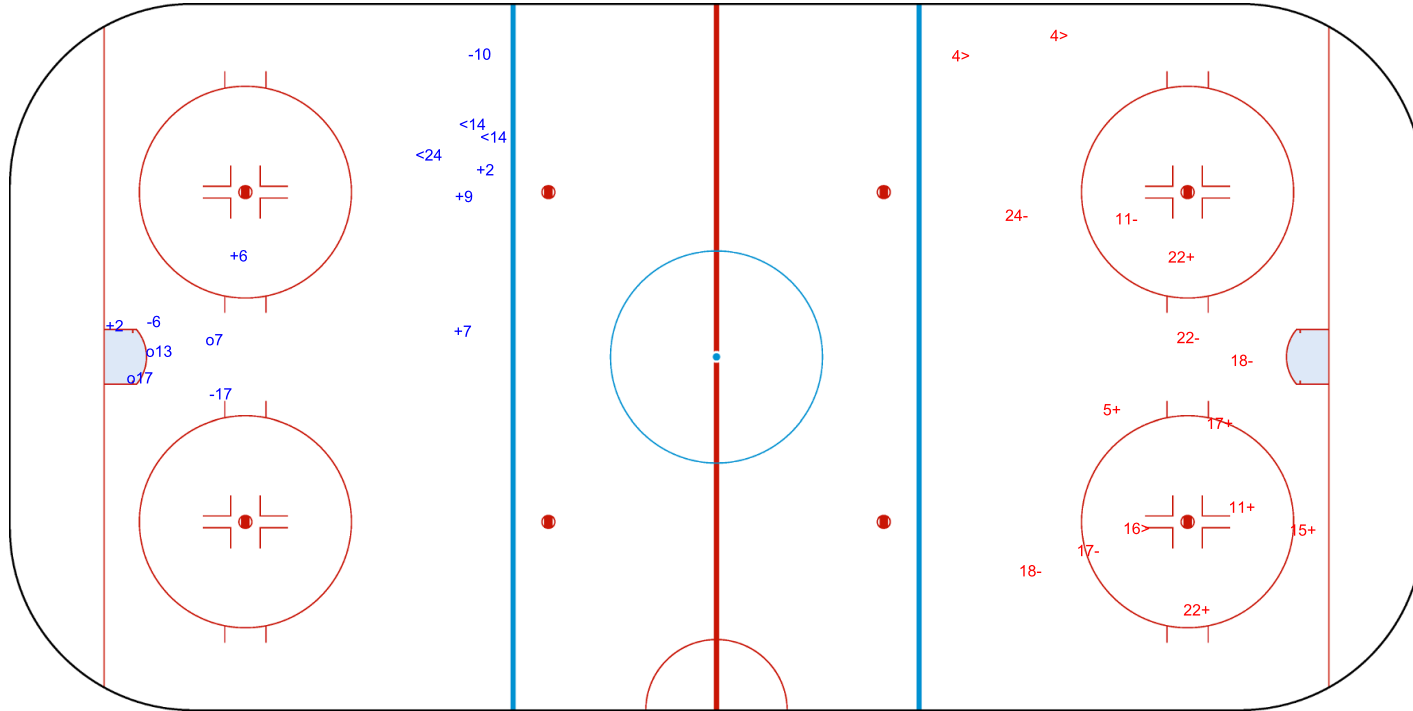

Goals (o): 3 SSG (+): 5
SSP (<): 3 SPG (-): 3

GK 1 of ISL

GK 25 of ISL

ISL → 3rd Period ← ESP

Shots by ISL

Goals (o): 0 SSG (+): 6
SSP (>): 3 SPG (-): 6

GK 1 of ESP

GK 20 of ESP