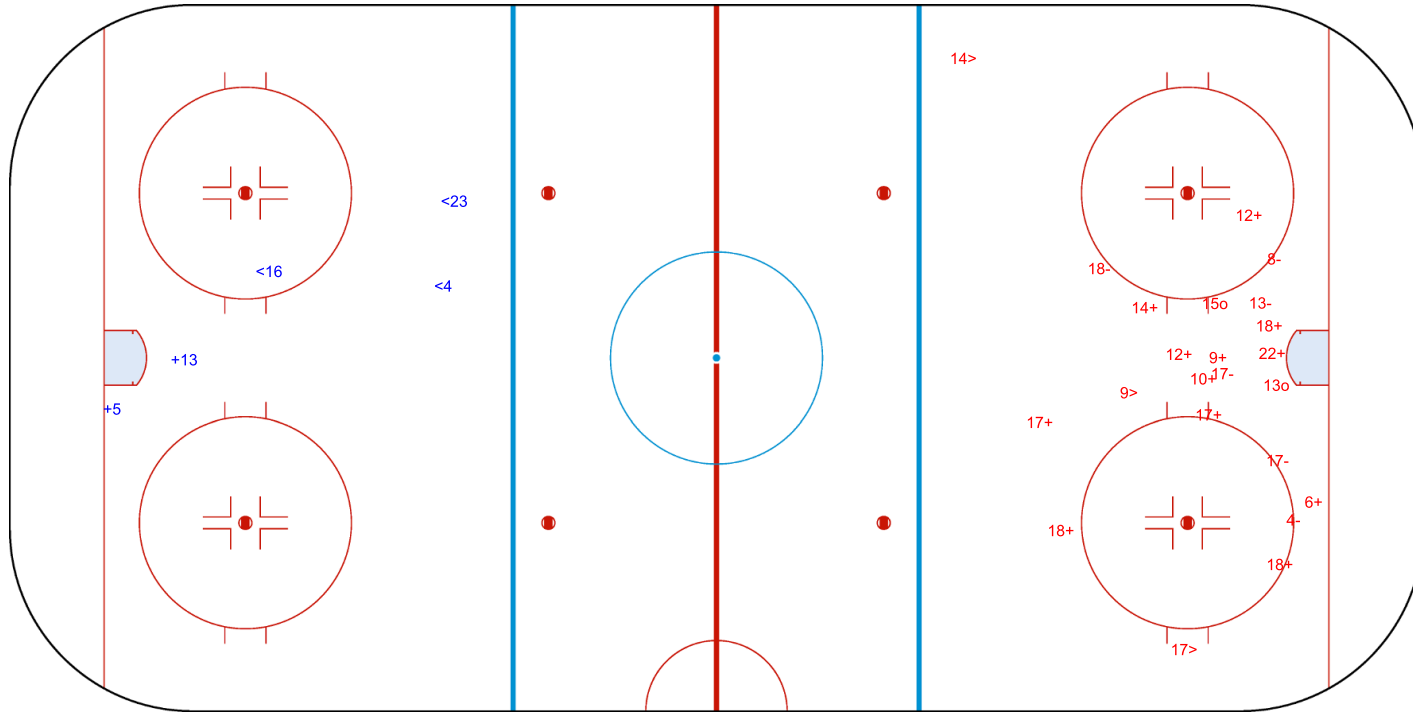

2024

ICE HOCKEY
WOMEN'S WORLD
CHAMPIONSHIP
ANDORRA
Canillo
Division II - Group A

Andorra
Canillo
ANDORRA ICE PALACE

SUN 7 APR 2024
START TIME 20:00

IIHF ICE HOCKEY WOMEN'S WORLD CHAMPIONSHIP
DIVISION II, GROUP A

INTERNATIONAL
ICE HOCKEY
FEDERATION

ROUND ROBIN, GAME 3

Shots by ISL

Goals (o): 0

SSP (<): 3

SSG (+): 2

SPG (-): 0

GK 20 of ESP

2nd Period

Shots by ESP

Goals (o): 2

SSP (>): 3

SSG (+): 12

SPG (-): 6

GK 25 of ISL