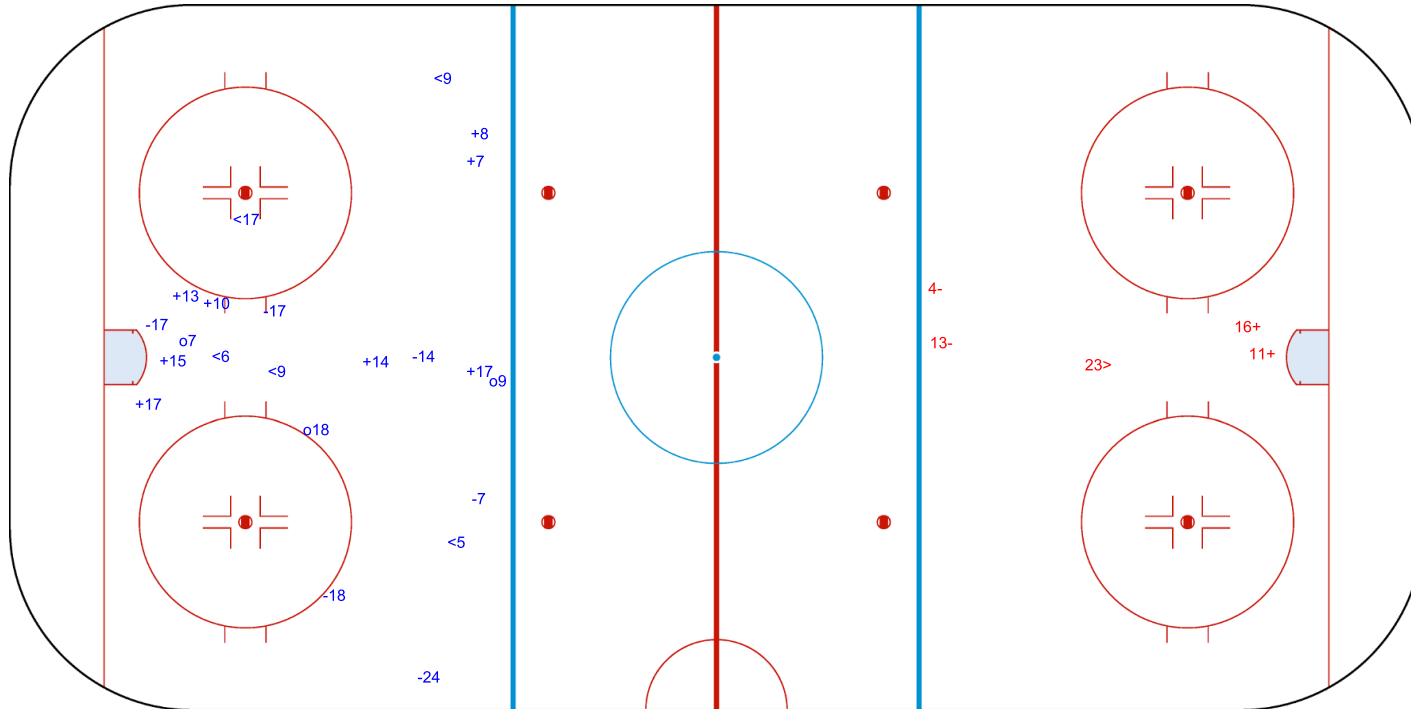

SHOT CHART

ESP - ISL

1st Period

Shots by ESP

Goals (o): 3 SSG (+): 8
SSP (-): 5 SPG (-): 6

Shots by ISL

Goals (o): 0 SSG (+): 2
SSP (>): 1 SPG (-): 2

GK 25 of ISL

GK 20 of ESP

2024

ICE HOCKEY
WOMEN'S WORLD
CHAMPIONSHIP
ANDORRA
Canillo
Division II - Group A

Andorra
Canillo
ANDORRA ICE PALACE

SUN 7 APR 2024
START TIME 20:00

IIHF ICE HOCKEY WOMEN'S WORLD CHAMPIONSHIP
DIVISION II, GROUP A

INTERNATIONAL
ICE HOCKEY
FEDERATION

ROUND ROBIN, GAME 3

Shots by ISL

Goals (o): 0

SSP (<): 3

SSG (+): 2

SPG (-): 0

GK 20 of ESP