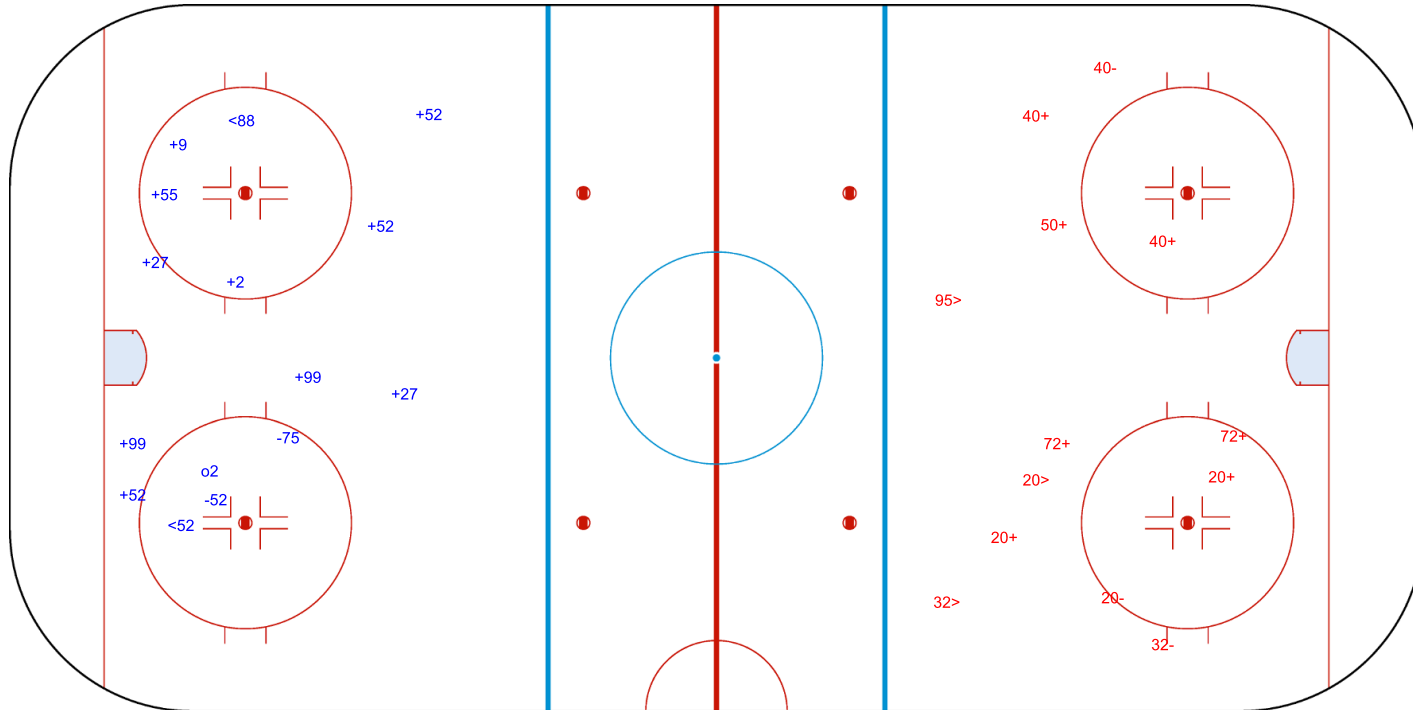

SPG (-): 2

GK 33 of IRL

2nd Period

Shots by IRL

Goals (o): 0

SSP (>): 3

SSG (+): 7

SPG (-): 3

GK 22 of IRI

ICE STADIUM

SUN 12 NOV 2023
START TIME 15:30

ICE HOCKEY
WOMEN'S DEVELOPMENT CUP
PLAY-OFFS, GAME 9

Shots by IRL

Goals (o): 1 SSG (+): 8
SSP (<): 7 SPG (-): 2

GK 22 of IRL

IRI → 3rd Period ← IRL