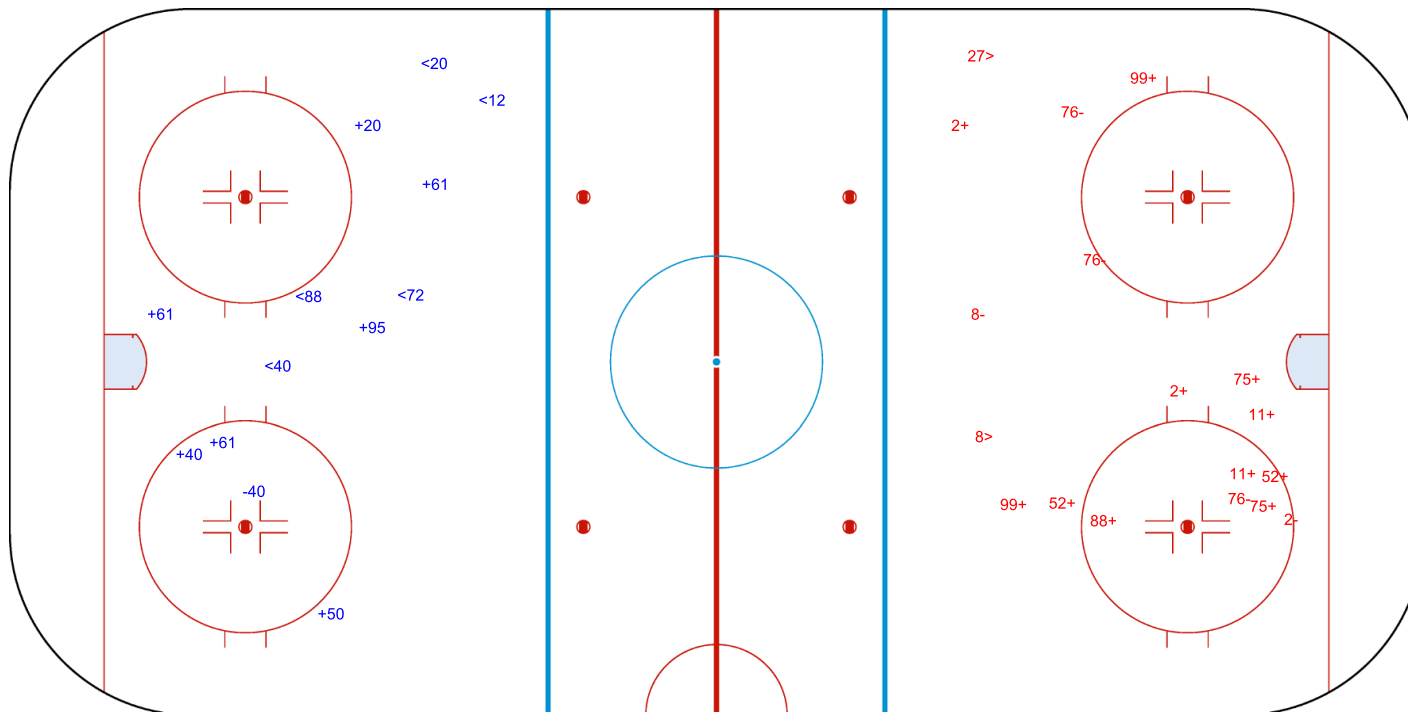

SHOT CHART

IRI - IRL

1st Period

Shots by IRL

Goals (o): 0

SSP (<): 5

SSG (+): 7

SPG (-): 1

GK 22 of IRI

Shots by IRL

Goals (o): 0

SSP (>): 2

SSG (+): 11

SPG (-): 5

GK 33 of IRL

ICE STADIUM

SUN 12 NOV 2023
START TIME 15:30

ICE HOCKEY

WOMEN'S DEVELOPMENT CUP

PLAY-OFFS, GAME 9

Shots by IRI

Goals (o): 1

SSP (<): 2

SSG (+): 10