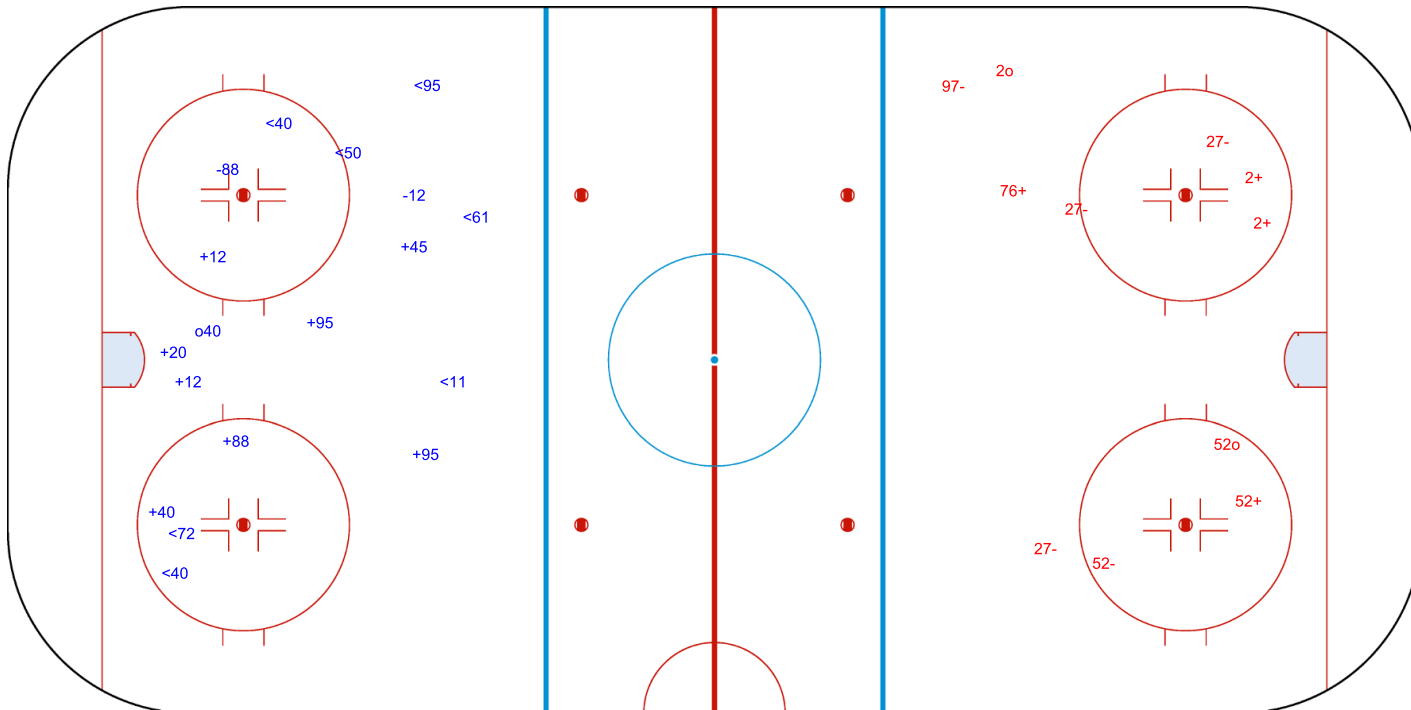

GK 22 of IRI

ICE STADIUM

SUN 12 NOV 2023
START TIME 15:30

ICE HOCKEY
WOMEN'S DEVELOPMENT CUP
PLAY-OFFS, GAME 9

Shots by IRL

Goals (o): 1 SSG (+): 8
SSP (<): 7 SPG (-): 2

GK 22 of IRL

IRI → 3rd Period ← IRL