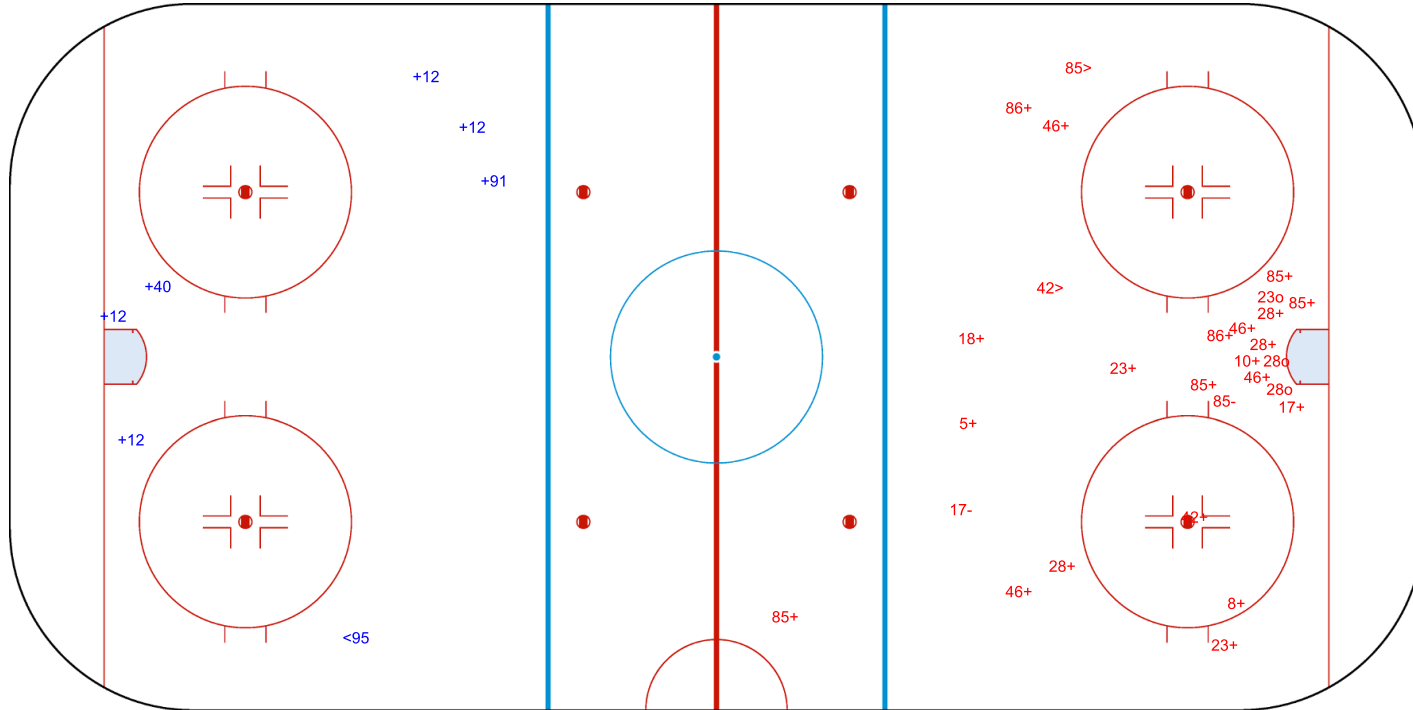

SHOT CHART
COL - IRL

Shots by IRL
Goals (o): 0
SSP (<): 1
SSG (+): 6
SPG (-): 0

GK 37 of COL

COL → 1st Period ← IRL

Shots by COL
Goals (o): 3
SSP (>): 2
SSG (+): 21
SPG (-): 2

GK 33 of IRL

ICE STADIUM

SAT 11 NOV 2023
START TIME 15:30

ICE HOCKEY
WOMEN'S DEVELOPMENT CUP
SEMIFINALS, GAME 7

Shots by COL

Goals (o): 2 SSG (+): 8
SSP (<): 1 SPG (-): 5

GK 33 of IRL

IRL → 2nd Period ← COL

Shots by IRL

Goals (o): 0 SSG (+): 9
SSP (>): 3 SPG (-): 3