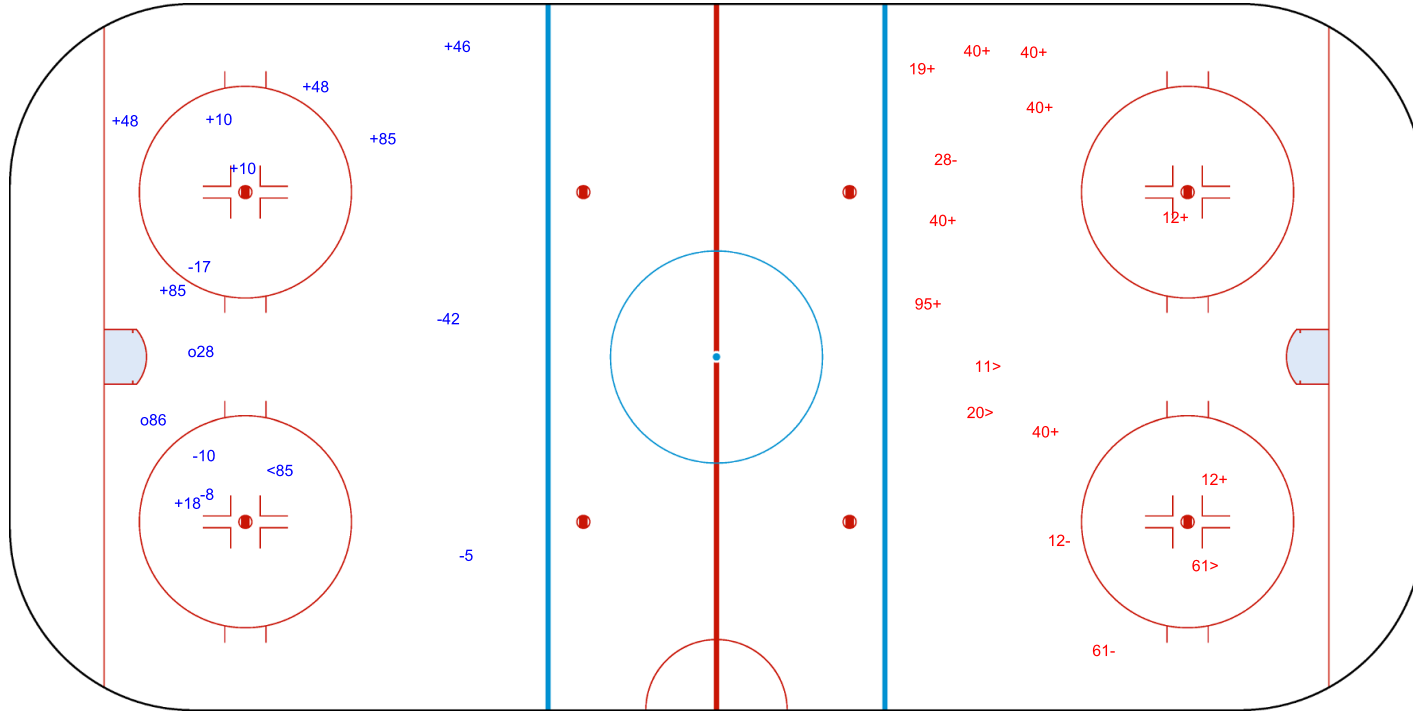

SHOT CHART
COL - IRL

Shots by IRL
Goals (o): 0
SSP (<): 1
SSG (+): 6
SPG (-): 0

GK 37 of COL

COL → 1st Period ← IRL

Shots by COL
Goals (o): 3
SSP (>): 2
SSG (+): 21
SPG (-): 2

GK 33 of IRL

ICE STADIUM

SAT 11 NOV 2023
START TIME 15:30

ICE HOCKEY
WOMEN'S DEVELOPMENT CUP
SEMIFINALS, GAME 7

Shots by COL

Goals (o): 2 SSG (+): 8
SSP (<): 1 SPG (-): 5

GK 33 of IRL

IRL → 2nd Period ← COL

Shots by IRL

Goals (o): 0 SSG (+): 9
SSP (>): 3 SPG (-): 3

GK 1 of COL

GK 37 of COL

ICE STADIUM

SAT 11 NOV 2023
START TIME 15:30

ICE HOCKEY

WOMEN'S DEVELOPMENT CUP

SEMIFINALS, GAME 7

Shots by IRL