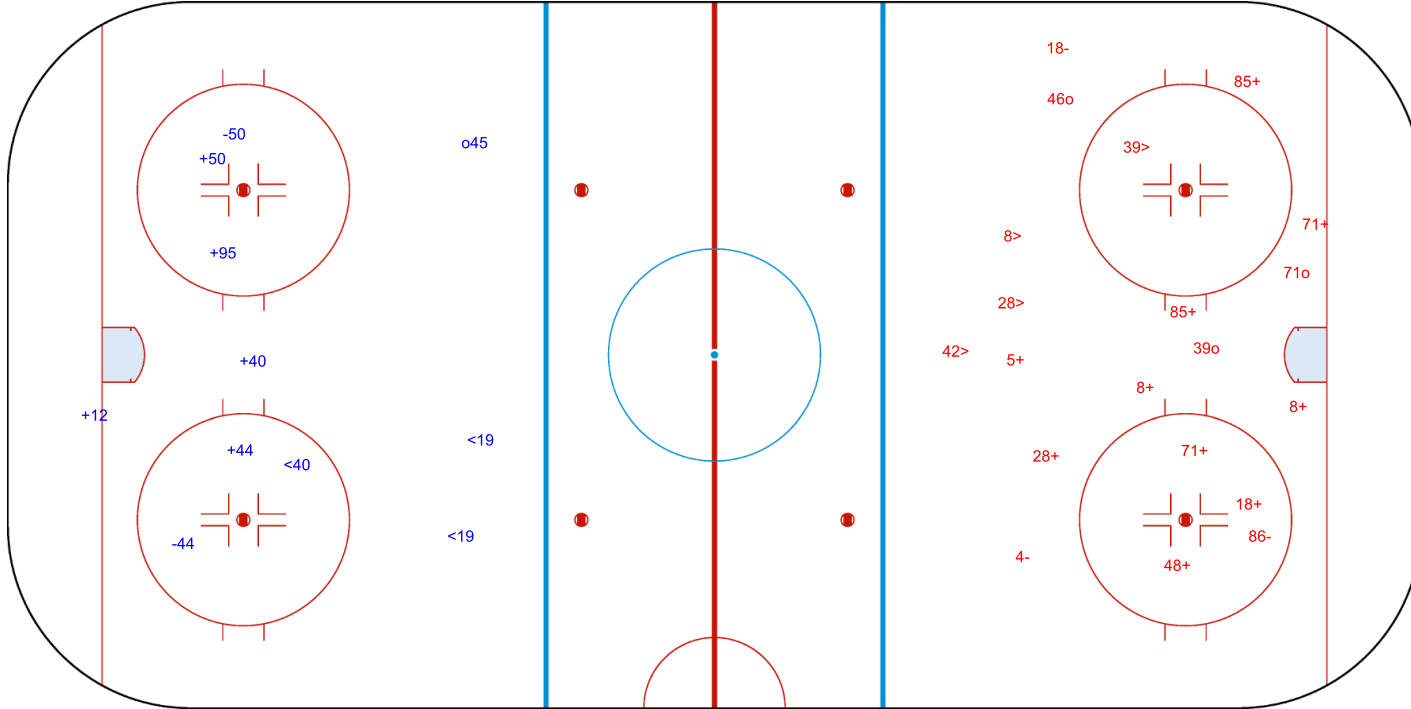

ICE STADIUM

SAT 11 NOV 2023
START TIME 15:30

ICE HOCKEY

WOMEN'S DEVELOPMENT CUP

SEMIFINALS, GAME 7

Shots by IRL

Goals (o): 1   SSG (+): 5
SSP (-): 3   SPG (-): 2

GK 1 of COL

COL → 3rd Period ← IRL

Shots by COL

Goals (o): 3   SSG (+): 10
SSP (>): 4   SPG (-): 3

GK 1 of IRL

GK 33 of IRL

Legend:	
GK	Goalkeeper
SPG	Shots past goal
SSG	Shots saved by goalkeeper
SSP	Shots saved by player