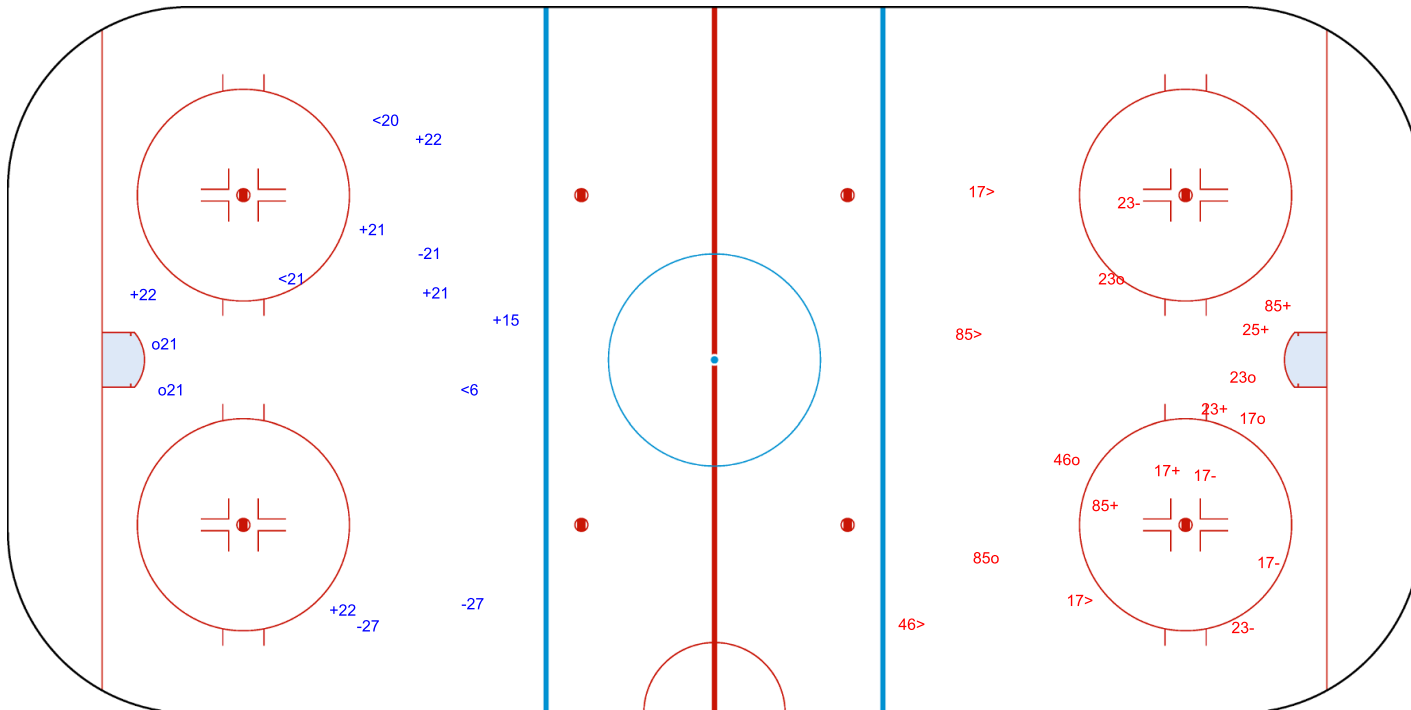

ICE STADIUM

MON 6 NOV 2023
START TIME 19:00

ICE HOCKEY

WOMEN'S DEVELOPMENT CUP
PRELIMINARY ROUND, GAME 2

Shots by ARG

Goals (o): 2   SSG (+): 6
SSP (-): 3   SPG (-): 3

GK 37 of COL

COL → 3rd Period ← ARG

Shots by COL

Goals (o): 5   SSG (+): 5
SSP (>): 4   SPG (-): 4

GK 35 of ARG

ENG

Legend:	
ENG	Empty net goal
GK	Goalkeeper
SPG	Shots past goal
SSG	Shots saved by goalkeeper
SSP	Shots saved by player