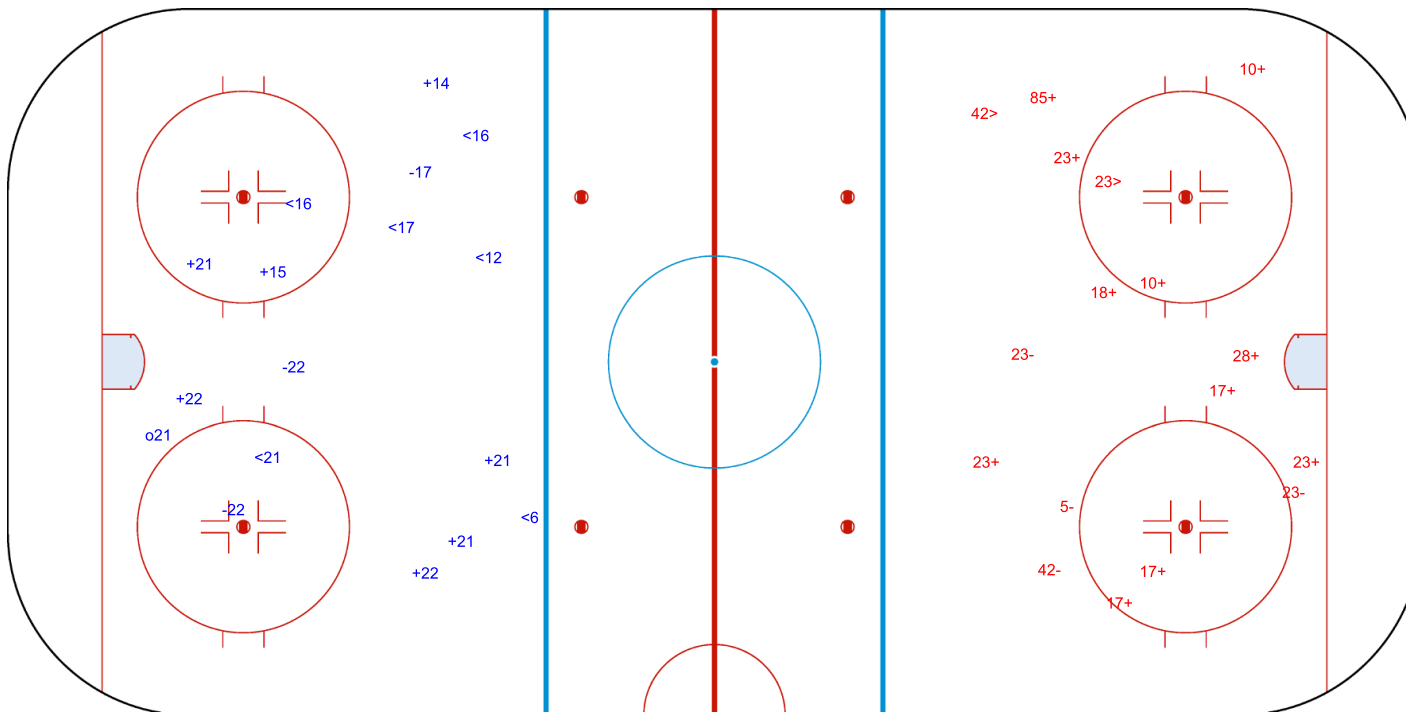

SHOT CHART
COL - ARG

Shots by ARG
Goals (o): 1 SSG (+): 7
SSP (<): 6 SPG (-): 3

GK 37 of COL

COL → 1st Period ← ARG

Shots by COL
Goals (o): 0 SSG (+): 11
SSP (>): 2 SPG (-): 4

GK 35 of ARG

ICE STADIUM

MON 6 NOV 2023
START TIME 19:00

ICE HOCKEY

WOMEN'S DEVELOPMENT CUP
PRELIMINARY ROUND, GAME 2

Shots by COL

Goals (o): 2 SSG (+): 8
SSP (<): 2 SPG (-): 4

GK 35 of ARG

2nd Period

Shots by ARG

Goals (o): 1 SSG (+): 11
SSP (>): 5 SPG (-): 3

GK 37 of COL

ICE STADIUM

MON 6 NOV 2023
START TIME 19:00

ICE HOCKEY

WOMEN'S DEVELOPMENT CUP
PRELIMINARY ROUND, GAME 2

Shots by ARG

Goals (o): 2 SSG (+): 6
SSP (-): 3 SPG (-): 3

GK 37 of COL