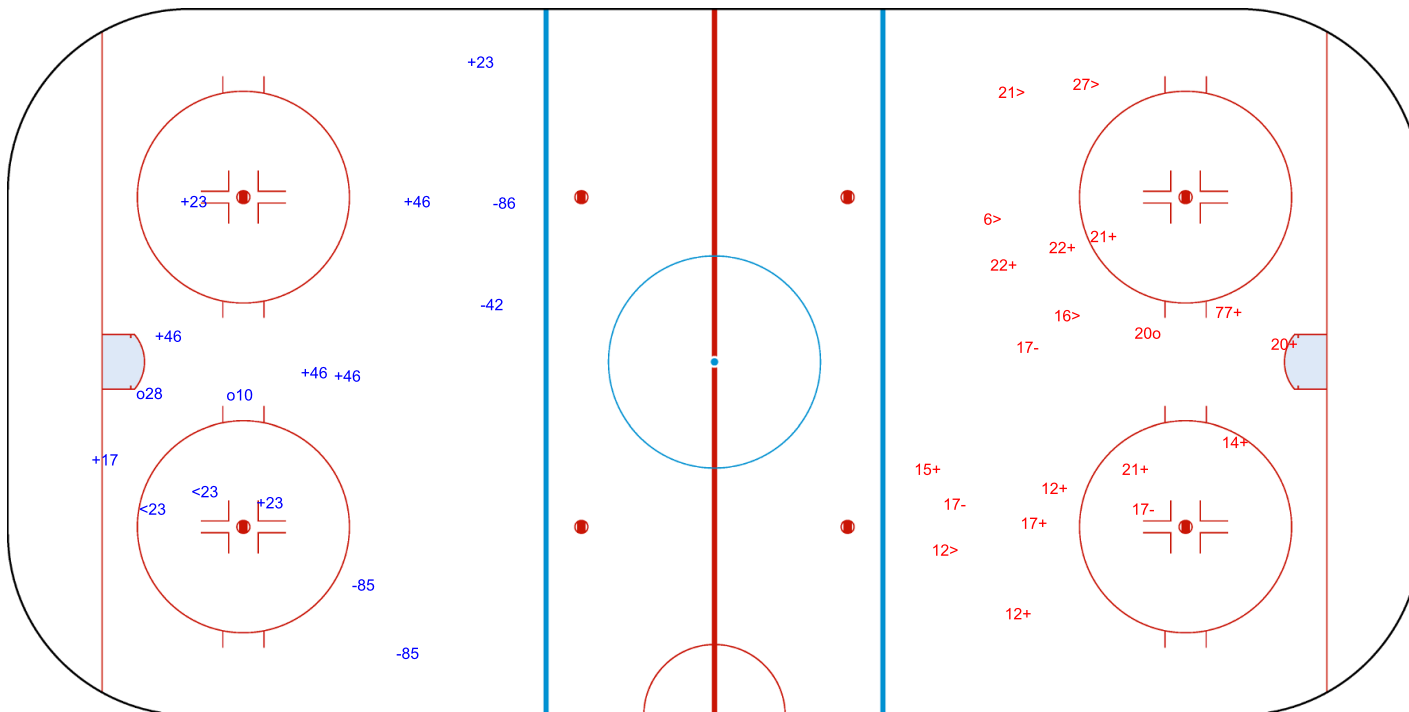

ICE HOCKEY

WOMEN'S DEVELOPMENT CUP
PRELIMINARY ROUND, GAME 2

Shots by COL

Goals (o): 2 SSG (+): 8
SSP (<): 2 SPG (-): 4

GK 35 of ARG

2nd Period

Shots by ARG

Goals (o): 1 SSG (+): 11
SSP (>): 5 SPG (-): 3

GK 37 of COL

ICE STADIUM

MON 6 NOV 2023
START TIME 19:00

ICE HOCKEY

WOMEN'S DEVELOPMENT CUP
PRELIMINARY ROUND, GAME 2

Shots by ARG

Goals (o): 2 SSG (+): 6
SSP (-): 3 SPG (-): 3

GK 37 of COL