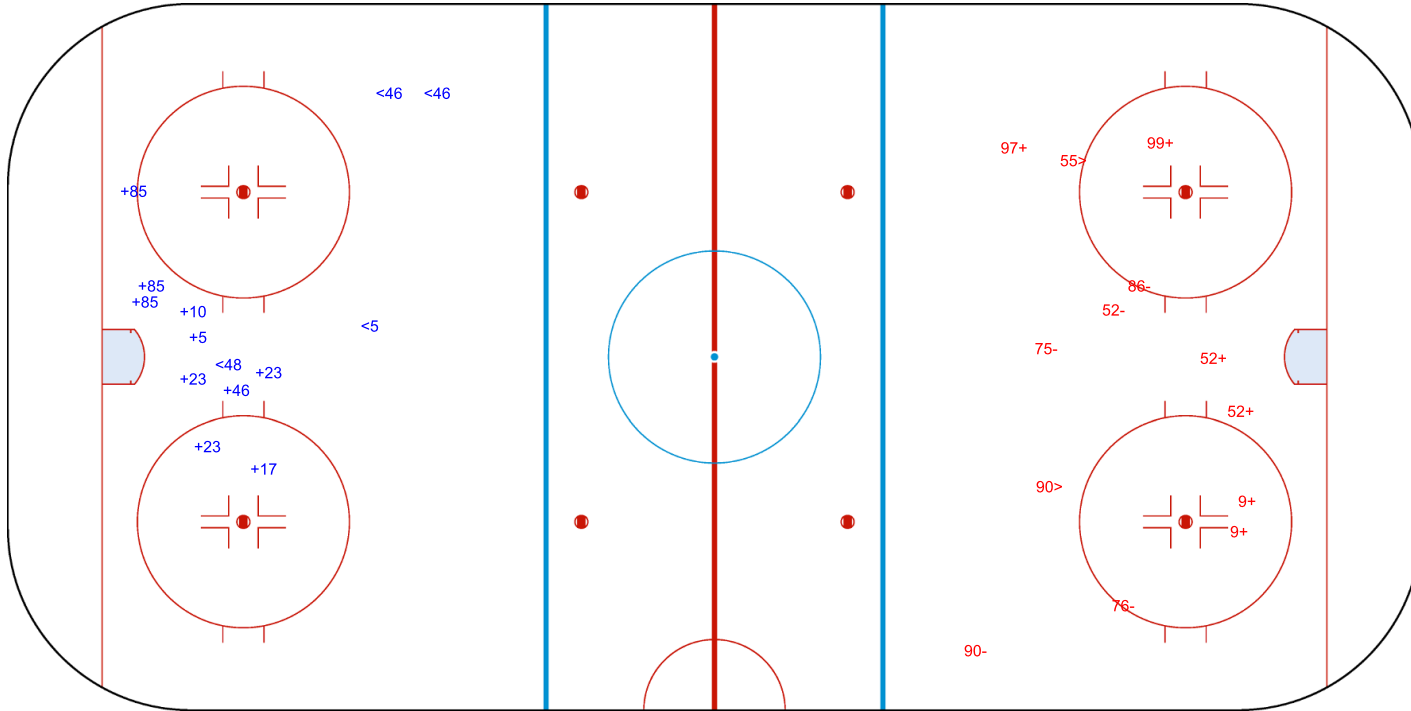

Shots by COL  
Goals (o): 1  
SSP (>): 4  
SSG (+): 5  
SPG (-): 2

GK 22 of IRI

ICE STADIUM

TUE 7 NOV 2023  
START TIME 19:00

ICE HOCKEY

WOMEN'S DEVELOPMENT CUP  
PRELIMINARY ROUND, GAME 4

Shots by COL

Goals (o): 0    SSG (+): 10  
SSP (<): 4    SPG (-): 0

GK 22 of IRI

IRI → 3rd Period ← COL

Shots by IRI

Goals (o): 0    SSG (+): 6  
SSP (>): 2    SPG (-): 5

GK 1 of COL

Legend:		
<b>GK</b>	Goalkeeper	
<b>SPG</b>	Shots past goal	
<b>SSG</b>	Shots saved by goalkeeper	
<b>SSP</b>	Shots saved by player	