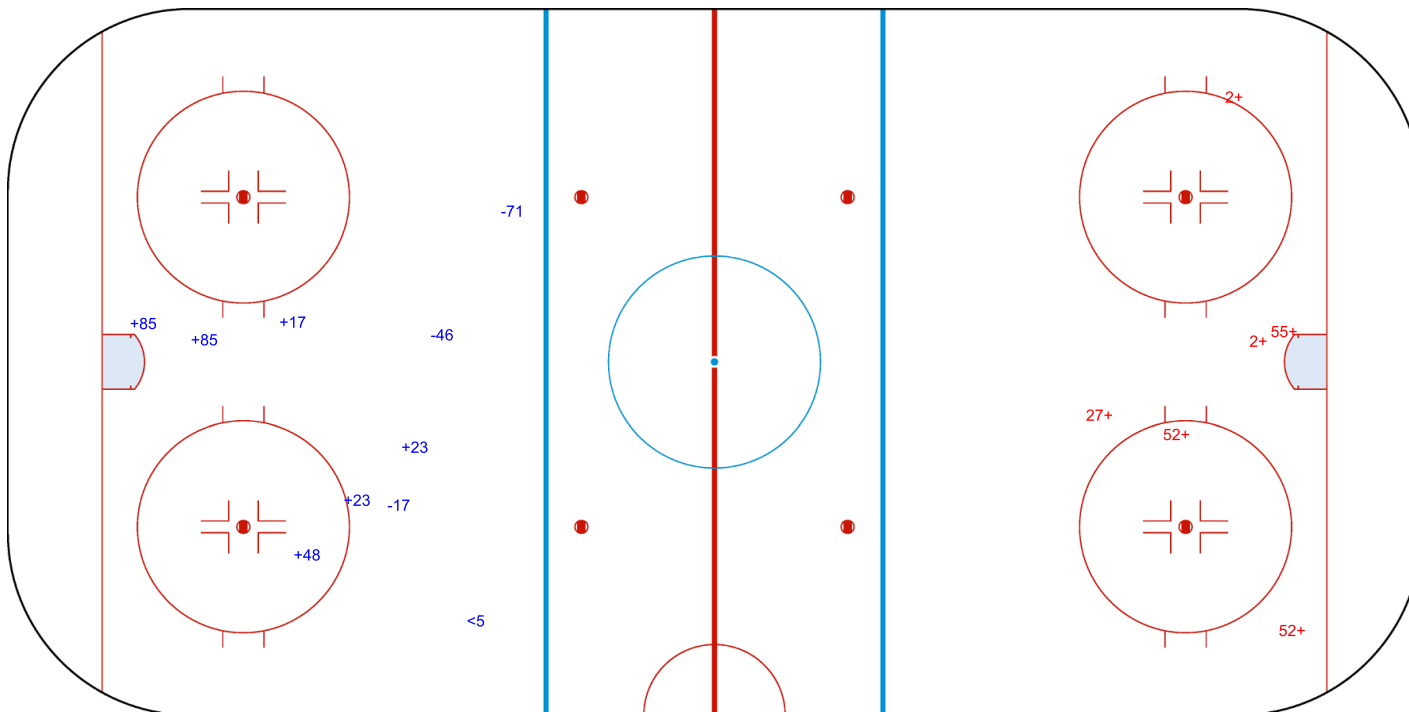

### SHOT CHART

IRI - COL

1st Period

Shots by COL

Goals (o): 0    SSG (+): 6  
SSP (<): 1    SPG (-): 3

GK 22 of IRI

Shots by IRI

Goals (o): 0    SSG (+): 6  
SSP (>): 0    SPG (-): 0

GK 1 of COL

ICE STADIUM

TUE 7 NOV 2023  
START TIME 19:00

ICE HOCKEY

WOMEN'S DEVELOPMENT CUP  
PRELIMINARY ROUND, GAME 4

Shots by IRI  
Goals (o): 0  
SSP (<): 1  
SSG (+): 10  
SPG (-): 2

GK 1 of COL

COL → 2nd Period ← IRI