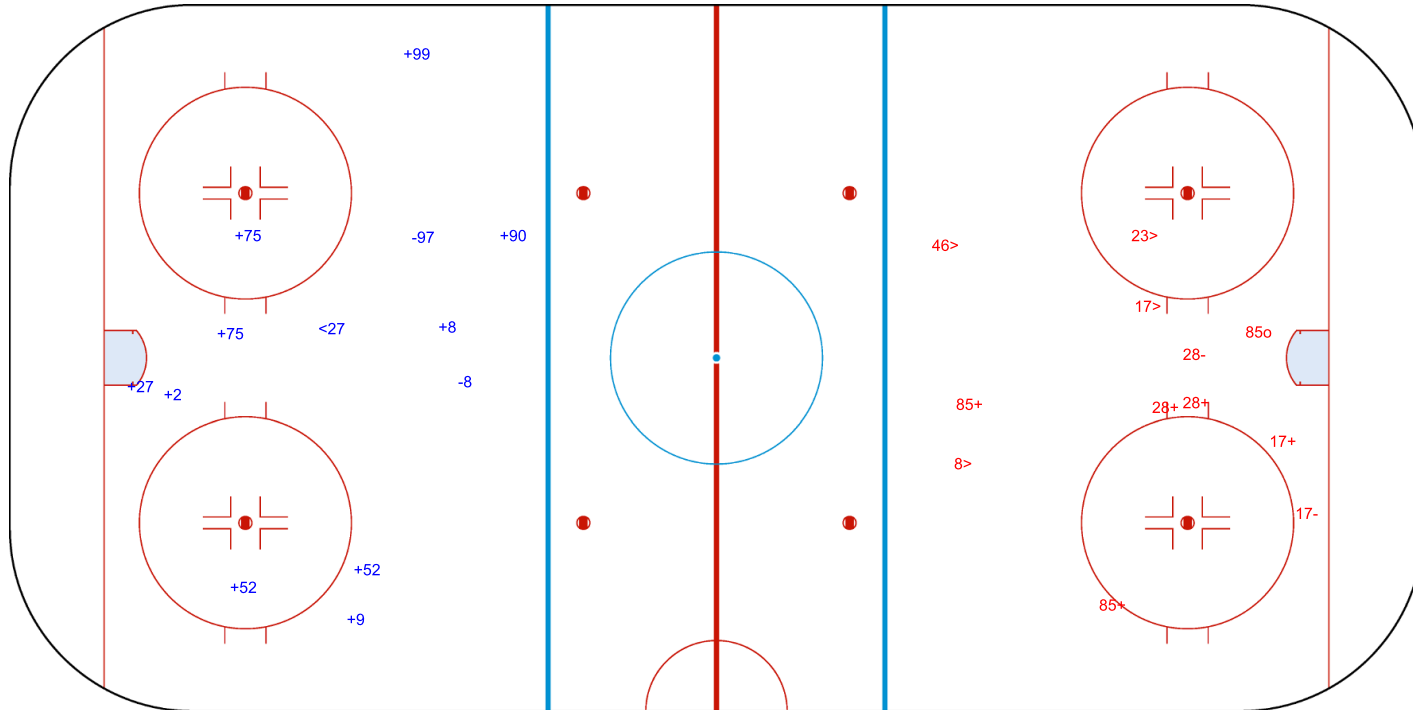

### SHOT CHART

IRI - COL

1st Period

Shots by COL

Goals (o): 0    SSG (+): 6  
SSP (<): 1    SPG (-): 3

GK 22 of IRI

Shots by IRI

Goals (o): 0    SSG (+): 6  
SSP (>): 0    SPG (-): 0

GK 1 of COL

ICE STADIUM

TUE 7 NOV 2023  
START TIME 19:00

ICE HOCKEY

WOMEN'S DEVELOPMENT CUP  
PRELIMINARY ROUND, GAME 4

Shots by IRI  
Goals (o): 0  
SSP (<): 1  
SSG (+): 10  
SPG (-): 2

GK 1 of COL

COL → 2nd Period ← IRI

Shots by COL  
Goals (o): 1  
SSP (>): 4  
SSG (+): 5  
SPG (-): 2

GK 22 of IRI

ICE STADIUM

TUE 7 NOV 2023  
START TIME 19:00

ICE HOCKEY

WOMEN'S DEVELOPMENT CUP  
PRELIMINARY ROUND, GAME 4

Shots by COL

Goals (o): 0    SSG (+): 10  
SSP (<): 4    SPG (-): 0