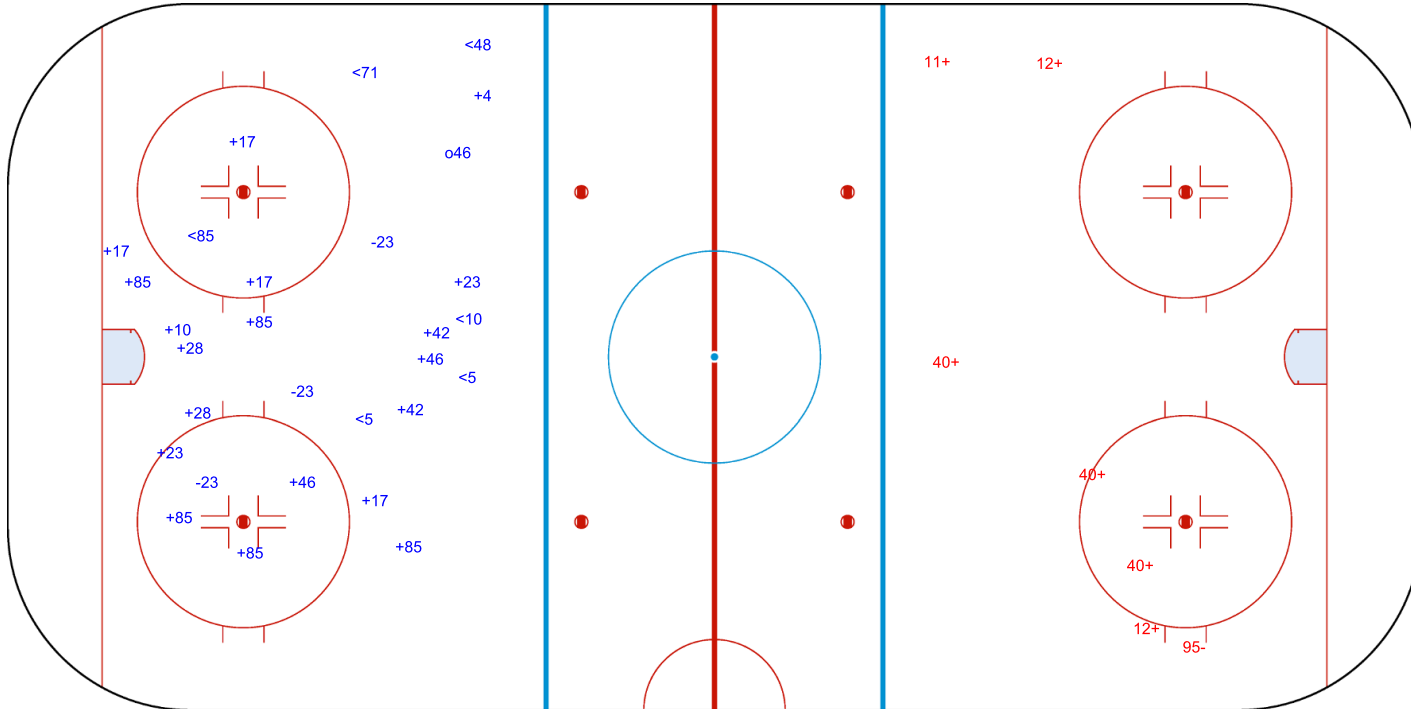

### SHOT CHART COL - IRL

Shots by IRL  
Goals (o): 2  
SSP (<): 2  
SSG (+): 8  
SPG (-): 1

GK 37 of COL

Shots by COL  
Goals (o): 3  
SSP (>): 5  
SSG (+): 12  
SPG (-): 3

GK 33 of IRL

ICE STADIUM

WED 8 NOV 2023  
START TIME 19:00

ICE HOCKEY

WOMEN'S DEVELOPMENT CUP  
PRELIMINARY ROUND, GAME 6

Shots by COL

Goals (o): 1    SSG (+): 19  
SSP (<): 6    SPG (-): 3

GK 33 of IRL

IRL → 2nd Period ← COL

Shots by IRL

Goals (o): 0    SSG (+): 6  
SSP (>): 0    SPG (-): 1

GK 1 of COL

GK 37 of COL

ICE STADIUM

WED 8 NOV 2023  
START TIME 19:00

ICE HOCKEY

WOMEN'S DEVELOPMENT CUP  
PRELIMINARY ROUND, GAME 6

Shots by IRL

Goals (o): 2    SSG (+): 8  
SSP (-): 5    SPG (-): 4