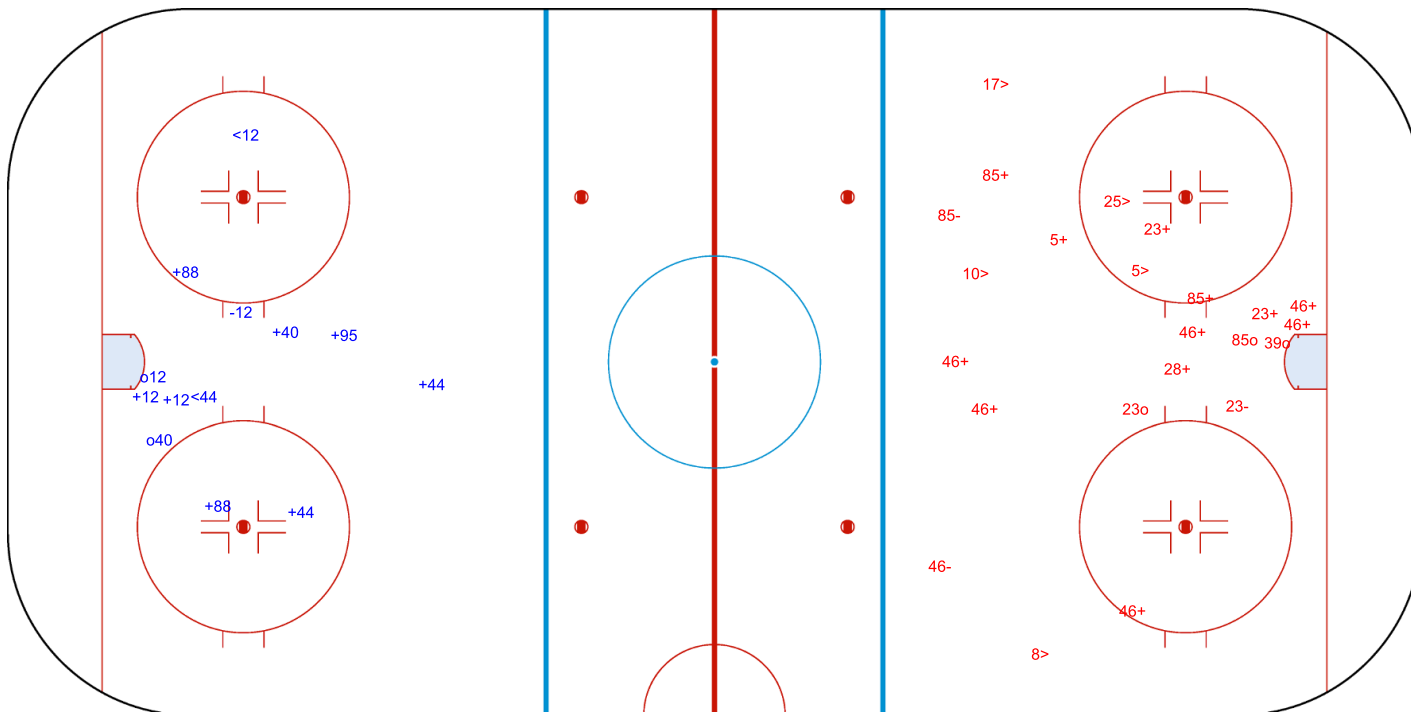

### SHOT CHART COL - IRL

Shots by IRL  
Goals (o): 2  
SSP (<): 2  
SSG (+): 8  
SPG (-): 1

GK 37 of COL

Shots by COL  
Goals (o): 3  
SSP (>): 5  
SSG (+): 12  
SPG (-): 3

GK 33 of IRL

ICE STADIUM

WED 8 NOV 2023  
START TIME 19:00

ICE HOCKEY

WOMEN'S DEVELOPMENT CUP  
PRELIMINARY ROUND, GAME 6

Shots by COL

Goals (o): 1    SSG (+): 19  
SSP (<): 6    SPG (-): 3

GK 33 of IRL

IRL → 2nd Period ← COL

Shots by IRL

Goals (o): 0    SSG (+): 6  
SSP (>): 0    SPG (-): 1

GK 1 of COL

GK 37 of COL

ICE STADIUM

WED 8 NOV 2023  
START TIME 19:00

ICE HOCKEY

WOMEN'S DEVELOPMENT CUP  
PRELIMINARY ROUND, GAME 6

Shots by IRL

Goals (o): 2    SSG (+): 8  
SSP (-): 5    SPG (-): 4