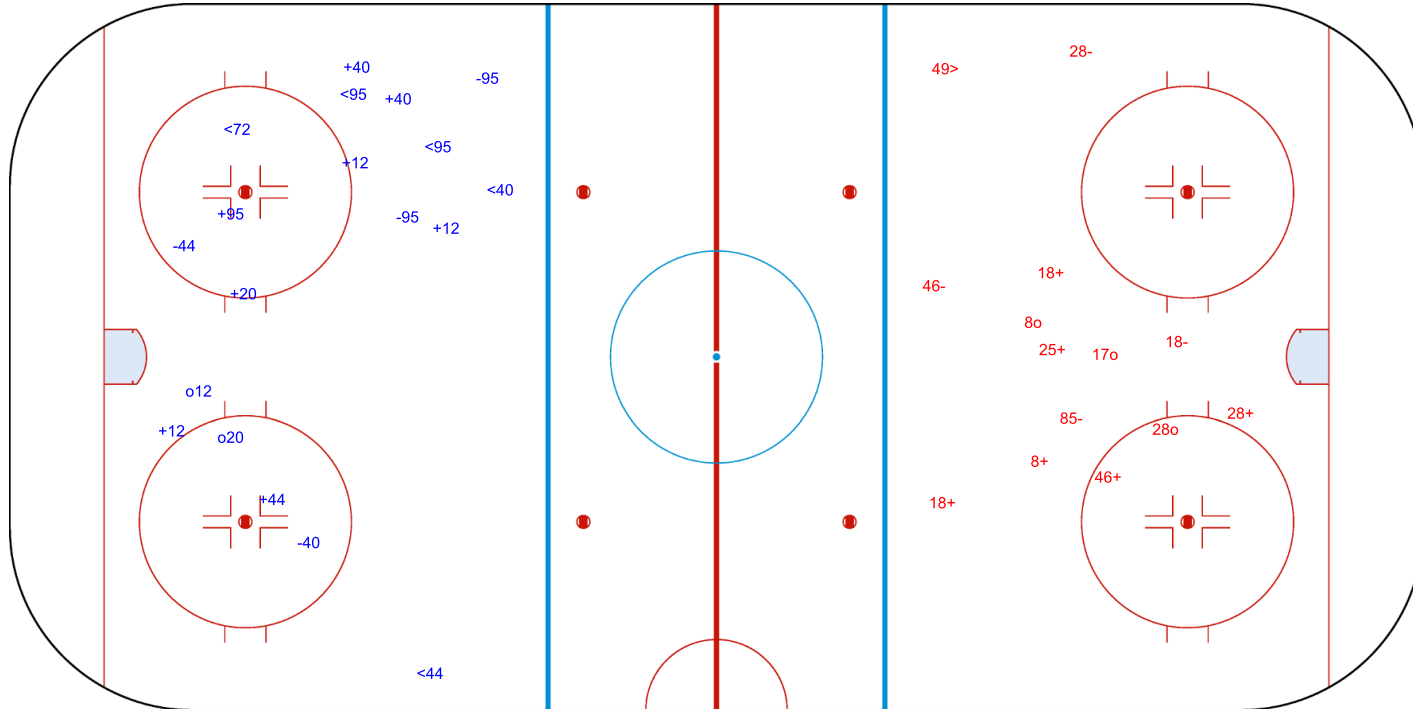

GK 1 of COL

GK 37 of COL

ICE STADIUM

WED 8 NOV 2023  
START TIME 19:00

ICE HOCKEY

WOMEN'S DEVELOPMENT CUP  
PRELIMINARY ROUND, GAME 6

Shots by IRL

Goals (o): 2    SSG (+): 8  
SSP (-): 5    SPG (-): 4

GK 1 of COL

COL → 3rd Period ← IRL

Shots by COL

Goals (o): 4    SSG (+): 6  
SSP (>): 1    SPG (-): 4

GK 1 of IRL

GK 33 of IRL

Legend:	
<b>GK</b>	Goalkeeper
<b>SPG</b>	Shots past goal
<b>SSG</b>	Shots saved by goalkeeper
<b>SSP</b>	Shots saved by player