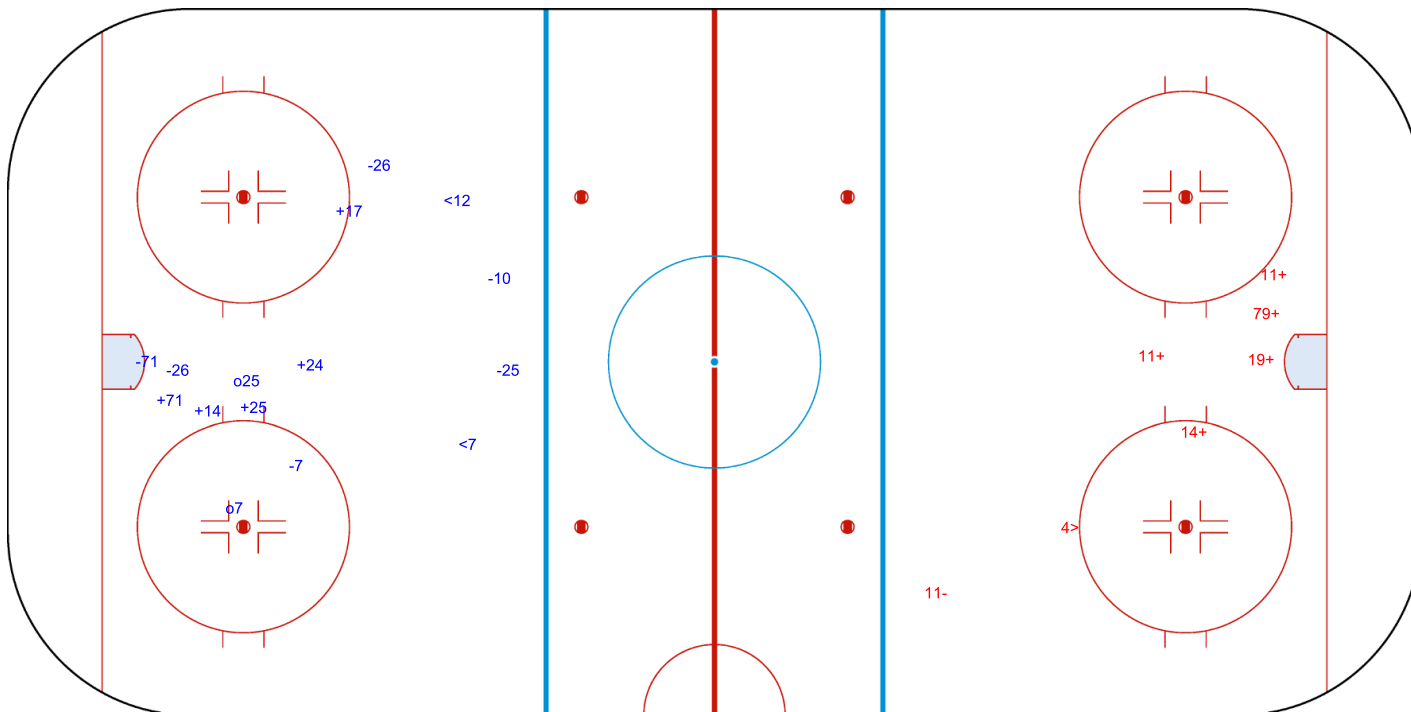

2022

DENMARK

KVIK HOCKEY ARENA

FRI 26 AUG 2022

START TIME 18:30

Frederikshavn - Herning

Shots by SUI

Goals (o): 2

SSG (+): 5

SSP (<): 2

SPG (-): 6

GK 29 of JPN

2nd Period

Shots by JPN

Goals (o): 0

SSG (+): 5

SSP (>): 1

SPG (-): 1

GK 20 of SUI

ICE HOCKEY

IIHF ICE HOCKEY WOMEN'S WORLD CHAMPIONSHIP

PRELIMINARY ROUND - GROUP A, GAME 5

INTERNATIONAL ICE HOCKEY FEDERATION