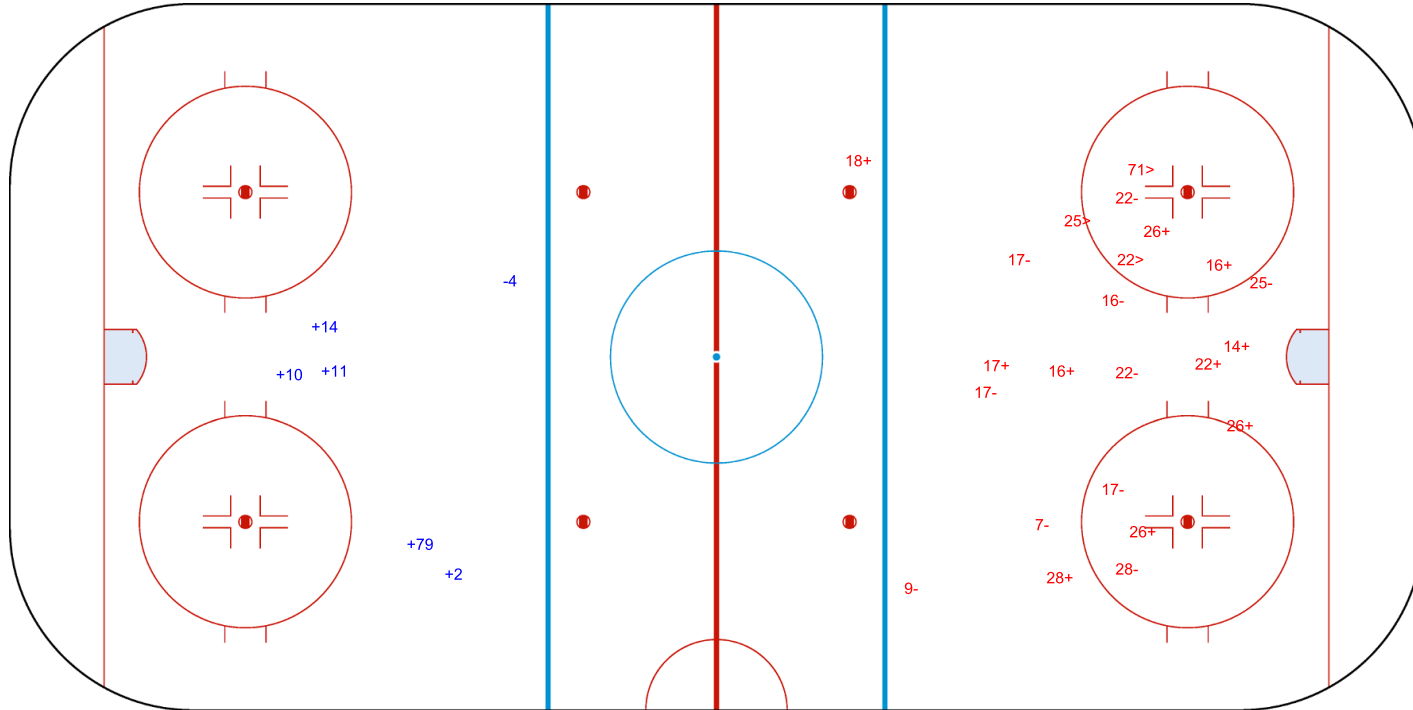

Goals (o): 0

SSG (+): 10

SSP (>): 3

SPG (-): 10

GK 20 of SUI

GK 29 of JPN

2022

DENMARK