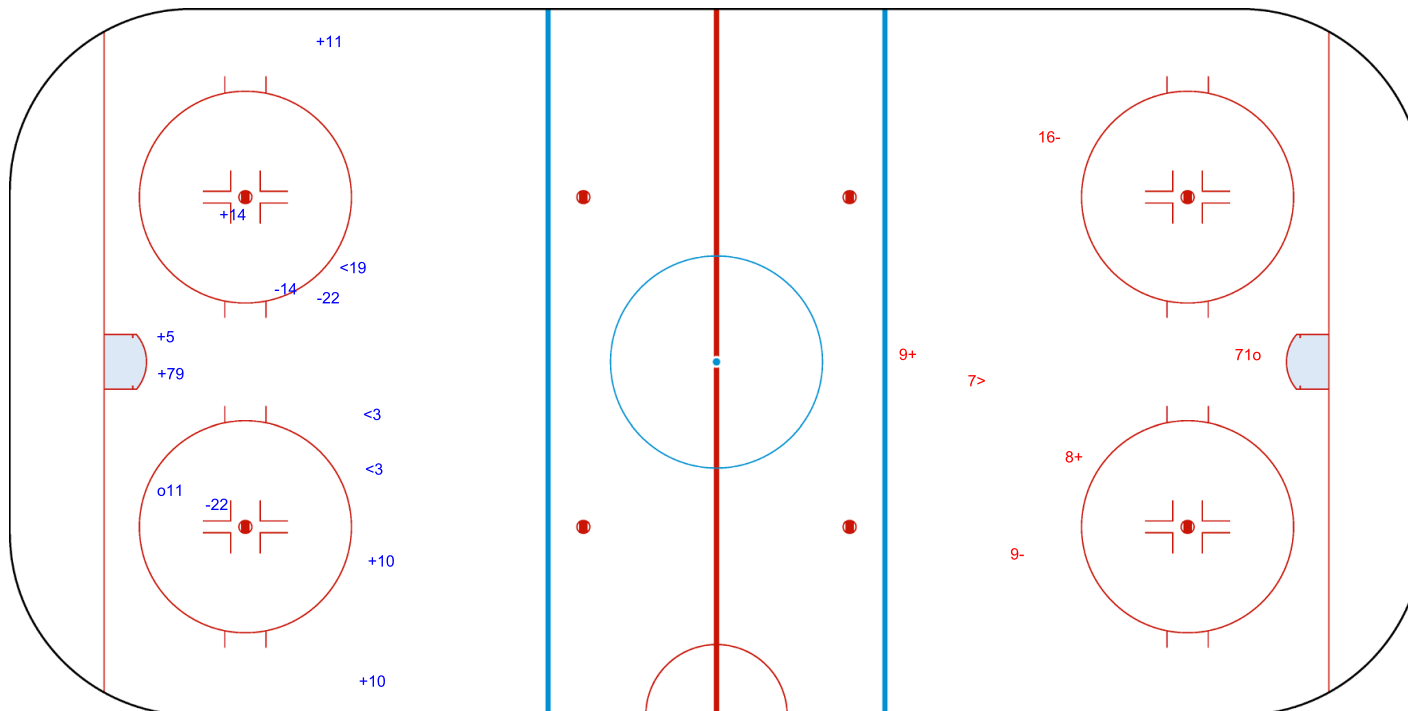

Shots by JPN

Goals (o): 1   SSG (+): 6

SSP (<): 3   SPG (-): 3

GK 20 of SUI

3rd Period

Shots by SUI

Goals (o): 1   SSG (+): 2

SSP (>): 1   SPG (-): 2

GK 29 of JPN

ENG

Legend:	ENG Empty net goal	GK Goalkeeper	SPG Shots past goal	SSG Shots saved by goalkeeper	SSP Shots saved by player