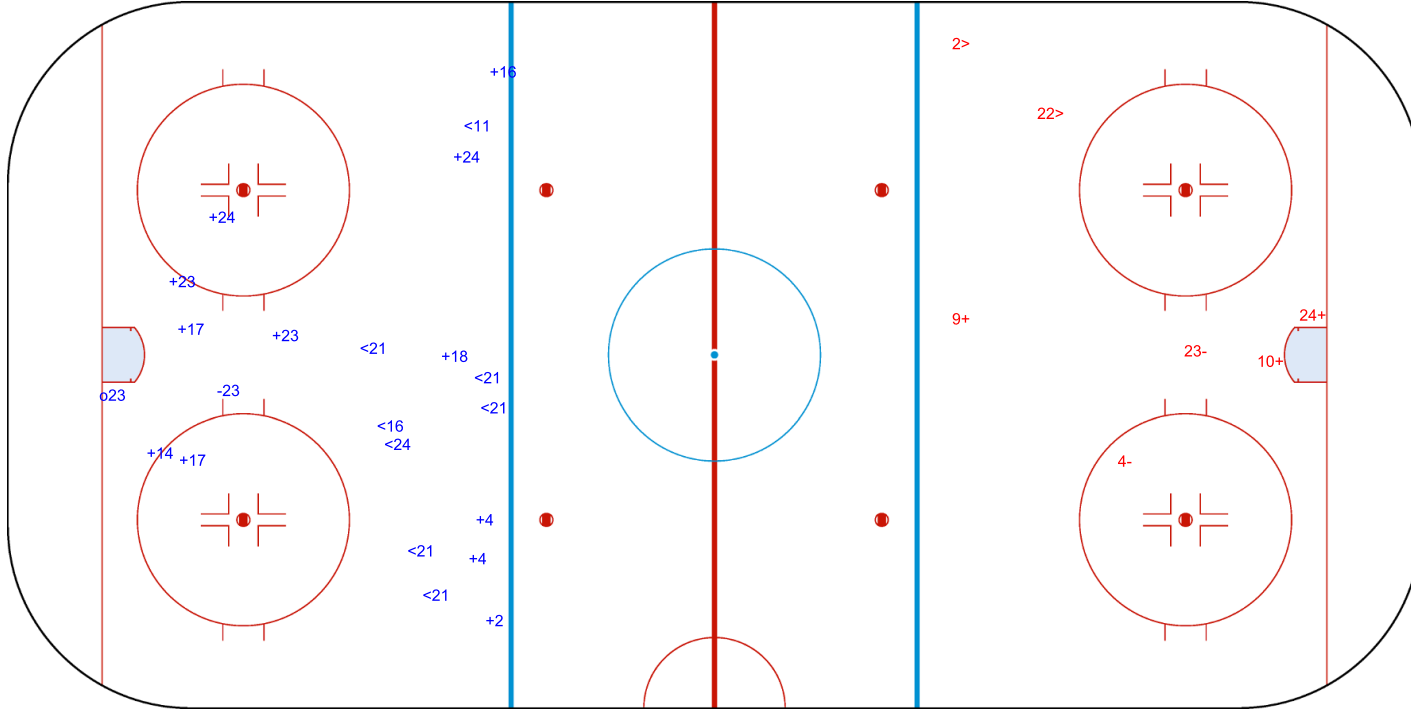

Shots by SLO
Goals (o): 1
SSP (<): 8
SSG (+): 12
SPG (-): 1

GK 25 of AUT

AUT → 3rd Period ← SLO

Shots by AUT
Goals (o): 0
SSP (>): 2
SSG (+): 3
SPG (-): 2

GK 20 of SLO

Legend:	GK Goalkeeper	SPG Shots past goal	SSG Shots saved by goalkeeper	SSP Shots saved by player