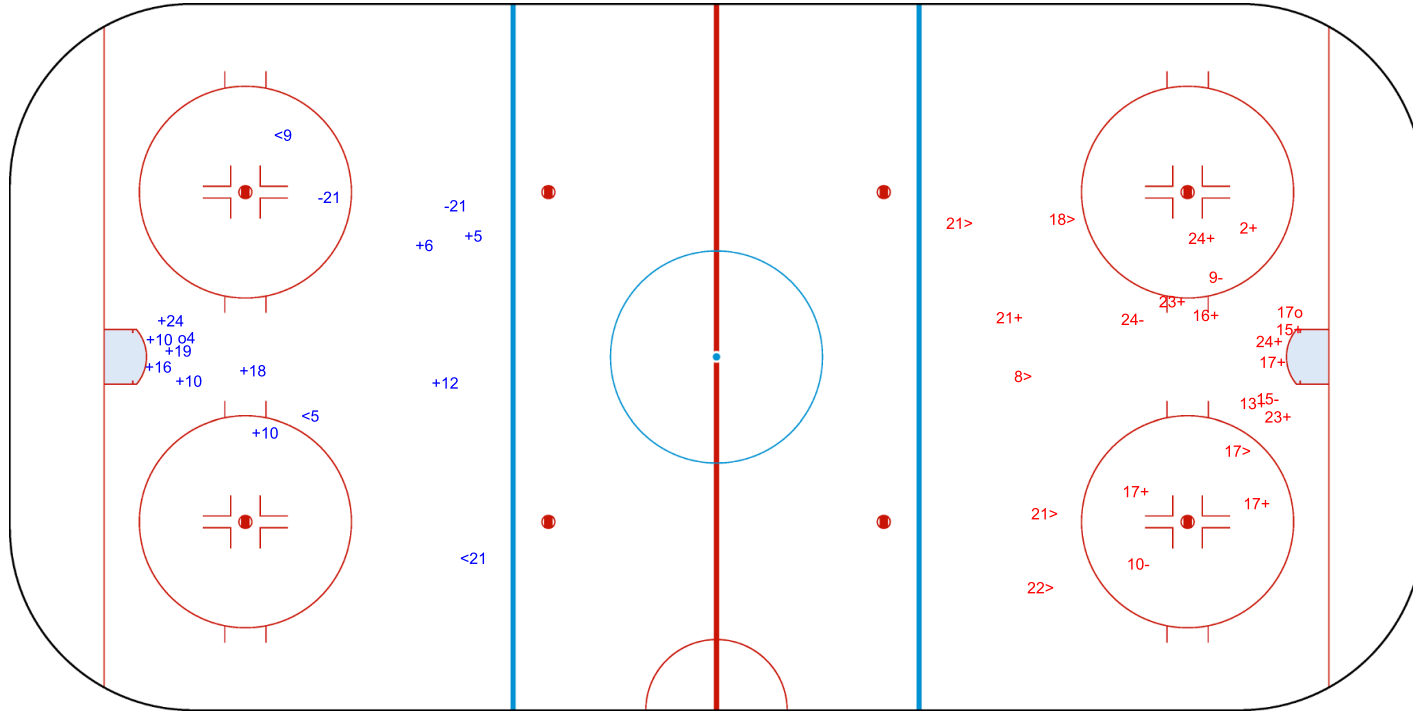

SHOT CHART
SLO - AUT

Shots by SLO
Goals (o): 0
SSP (<): 7
SSG (+): 8
SPG (-): 2

GK 25 of AUT

1st Period

Shots by AUT
Goals (o): 2
SSP (>): 3
SSG (+): 9
SPG (-): 3

GK 20 of SLO

Shots by AUT

Goals (o): 1 SSG (+): 10
SSP (<): 3 SPG (-): 2

GK 20 of SLO

SLO → 2nd Period ← AUT

Shots by SLO

Goals (o): 1 SSG (+): 12
SSP (>): 6 SPG (-): 4

GK 25 of AUT

Shots by SLO
Goals (o): 1
SSP (<): 8
SSG (+): 12
SPG (-): 1

GK 25 of AUT

AUT → 3rd Period ← SLO