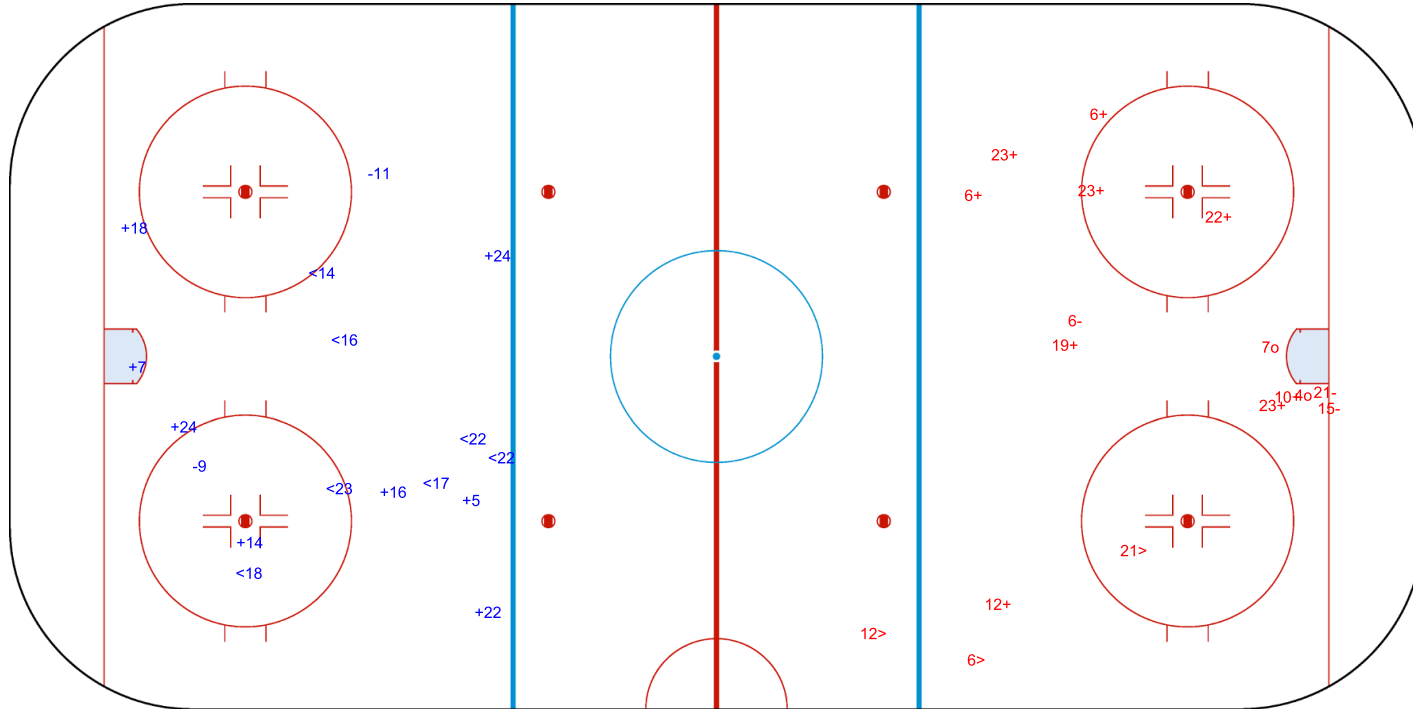

SHOT CHART
SLO - AUT

Shots by SLO
Goals (o): 0
SSP (<): 7
SSG (+): 8
SPG (-): 2

GK 25 of AUT

1st Period

Shots by AUT
Goals (o): 2
SSP (>): 3
SSG (+): 9
SPG (-): 3

GK 20 of SLO

Shots by AUT

Goals (o): 1 SSG (+): 10
SSP (<): 3 SPG (-): 2

GK 20 of SLO

SLO → 2nd Period ← AUT

Shots by SLO

Goals (o): 1 SSG (+): 12
SSP (>): 6 SPG (-): 4

GK 25 of AUT

Shots by SLO
Goals (o): 1
SSP (<): 8
SSG (+): 12
SPG (-): 1

GK 25 of AUT

AUT → 3rd Period ← SLO