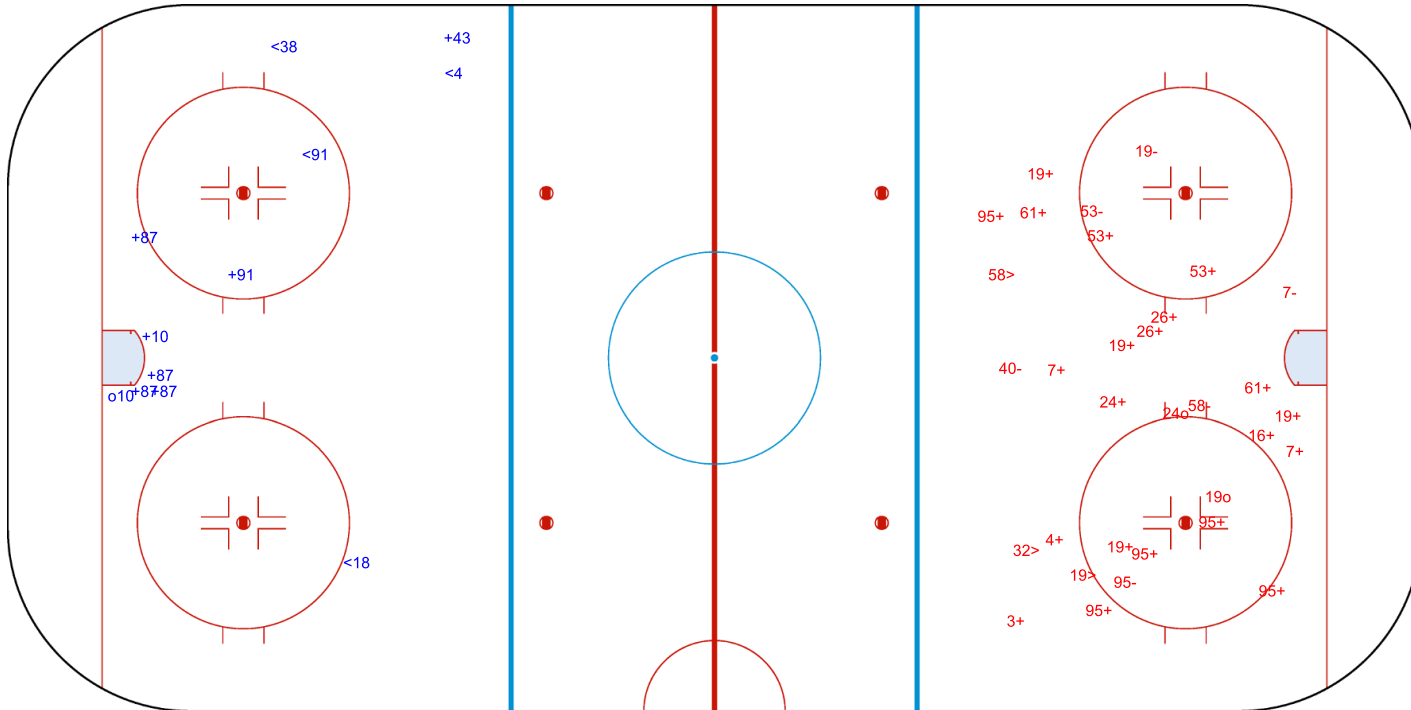

Shots by GOM

Goals (o): 1   SSG (+): 7

SSP (<): 4   SPG (-): 0

GK 39 of PIR

Period: 2

Shots by PIR

Goals (o): 2   SSG (+): 21

SSP (>): 3   SPG (-): 6

GK 1 of GOM

GK 90 of GOM