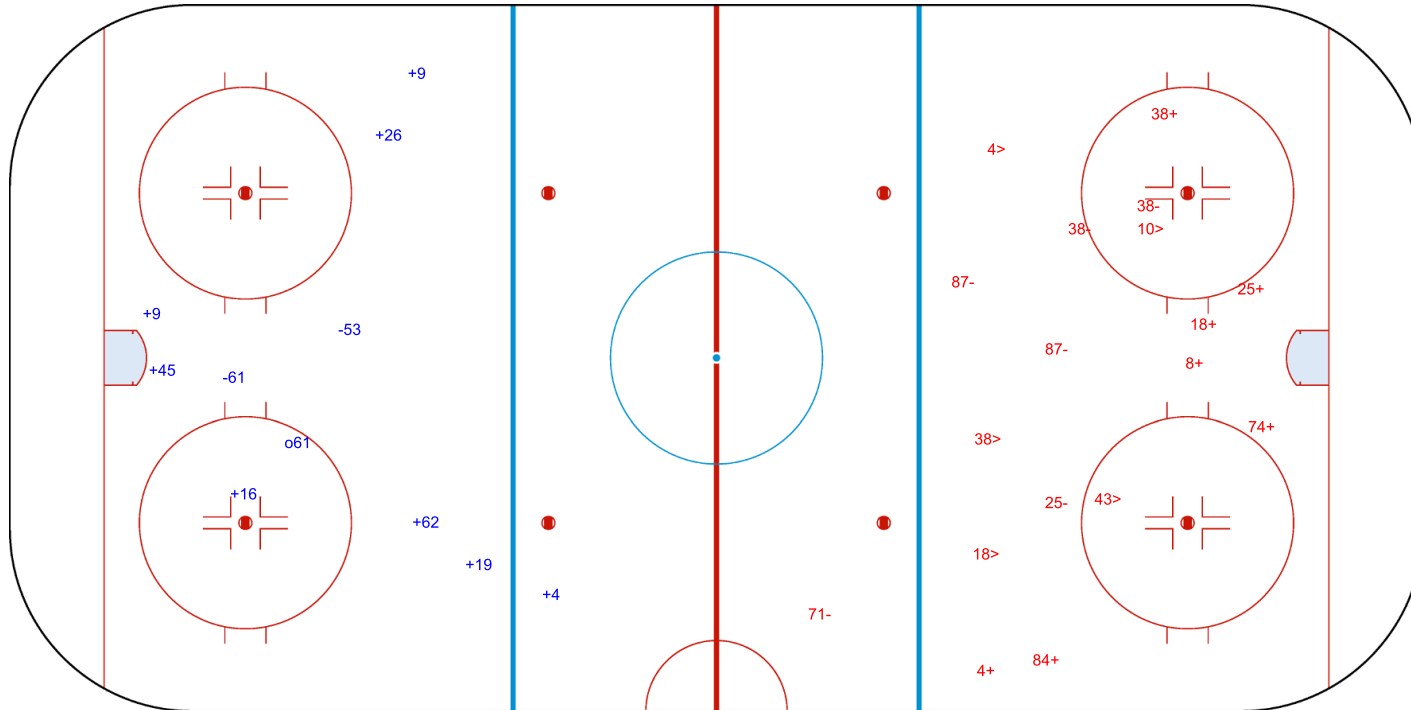

GK 90 of GOM

Shots by PIR
Goals (o): 1
SSP (<): 0
SSG (+): 8
SPG (-): 2

GK 90 of GOM

Period: 3

Shots by GOM
Goals (o): 0
SSP (>): 5
SSG (+): 7
SPG (-): 6

GK 39 of PIR

Legend:					
GK	Goalkeeper	SPG	Shots past goal	SSG	Shots saved by goalkeeper
				SSP	Shots saved by player