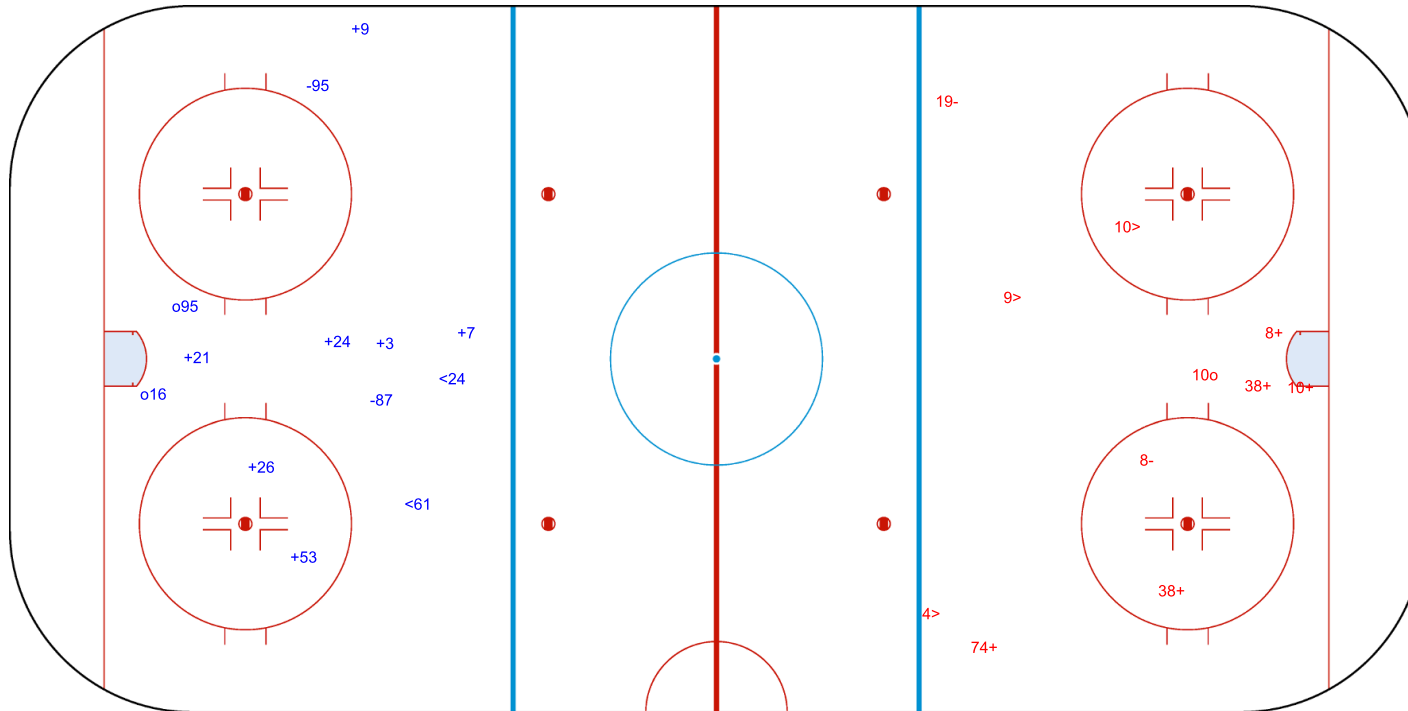

SHOT CHART

GOM - PIR

Period: 1

Shots by PIR

Goals (o): 2

SSP (<): 2

SSG (+): 7

SPG (-): 2

GK 1 of GOM

Shots by GOM

Goals (o): 1

SSP (>): 3

SSG (+): 5

SPG (-): 2

GK 39 of PIR

Shots by GOM

Goals (o): 1 SSG (+): 7

SSP (<): 4 SPG (-): 0

GK 39 of PIR

Period: 2

Shots by PIR

Goals (o): 2 SSG (+): 21

SSP (>): 3 SPG (-): 6

GK 1 of GOM