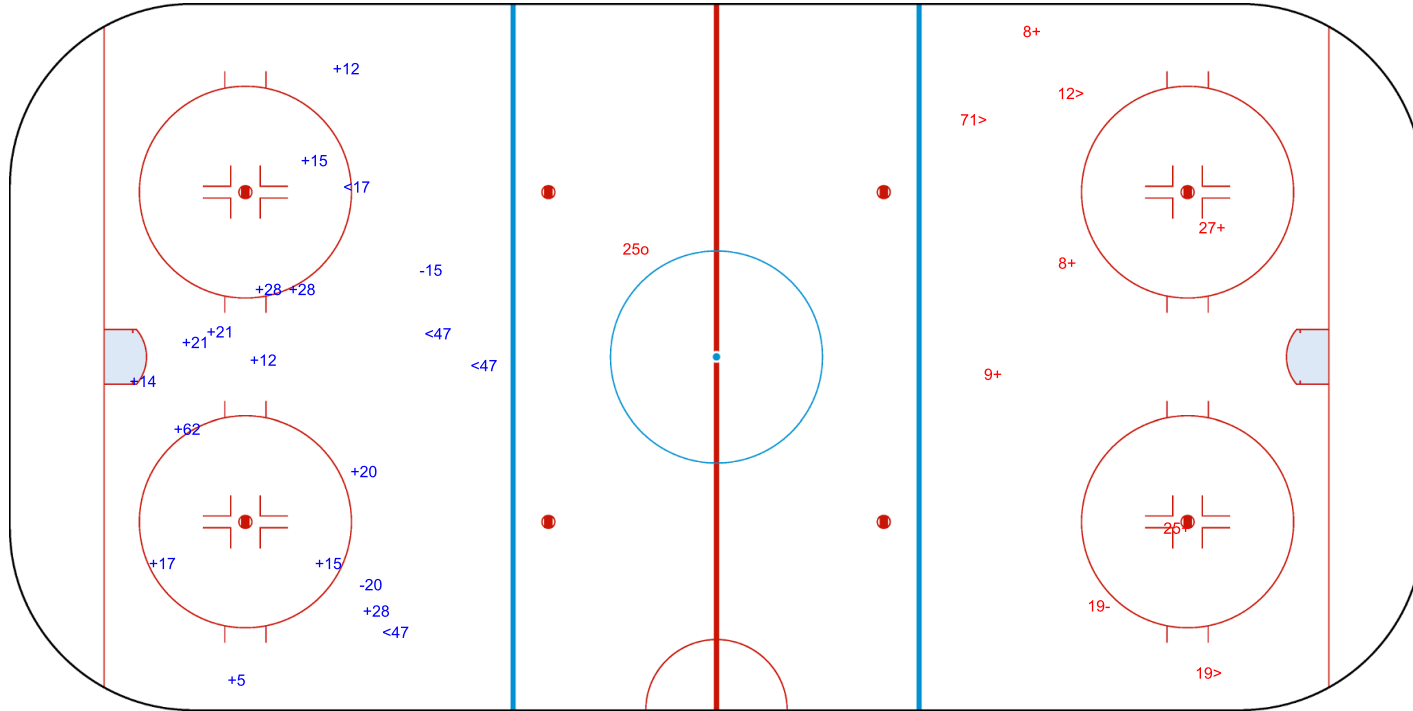

Shots by GOM

Goals (o): 1

SSP (>): 0

SSG (+): 14

SPG (-): 5

GK 90 of GOM

GK 33 of SHE

Shots by SHE
Goals (o): 0 SSG (+): 14
SSP (<): 4 SPG (-): 2

GK 90 of GOM

GOM Period: 3 SHE

Shots by GOM
Goals (o): 1 SSG (+): 5
SSP (>): 3 SPG (-): 1

GK 33 of SHE

ENG

Legend:									
ENG	Empty net goal	GK	Goalkeeper	SPG	Shots past goal	SSG	Shots saved by goalkeeper	SSP	Shots saved by player