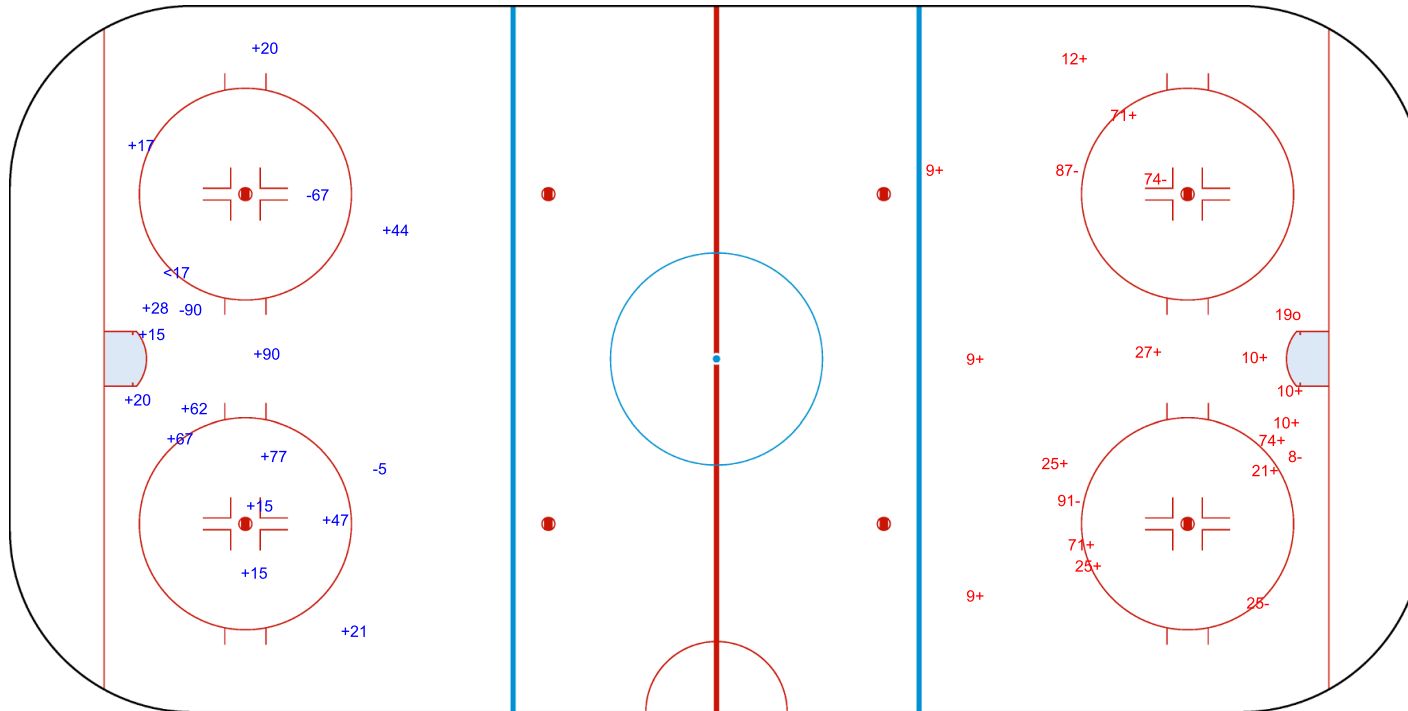

SHOT CHART

SHE - GOM

Period: 1

Shots by SHE

Goals (o): 0

SSP (<): 1

SSG (+): 14

SPG (-): 3

Shots by GOM

Goals (o): 1

SSP (>): 0

SSG (+): 14

SPG (-): 5

GK 90 of GOM

GK 33 of SHE

Shots by SHE
Goals (o): 0 SSG (+): 14
SSP (<): 4 SPG (-): 2

GK 90 of GOM

GOM Period: 3 SHE

Shots by GOM
Goals (o): 1 SSG (+): 5
SSP (>): 3 SPG (-): 1

GK 33 of SHE

ENG

Legend:									
ENG	Empty net goal	GK	Goalkeeper	SPG	Shots past goal	SSG	Shots saved by goalkeeper	SSP	Shots saved by player