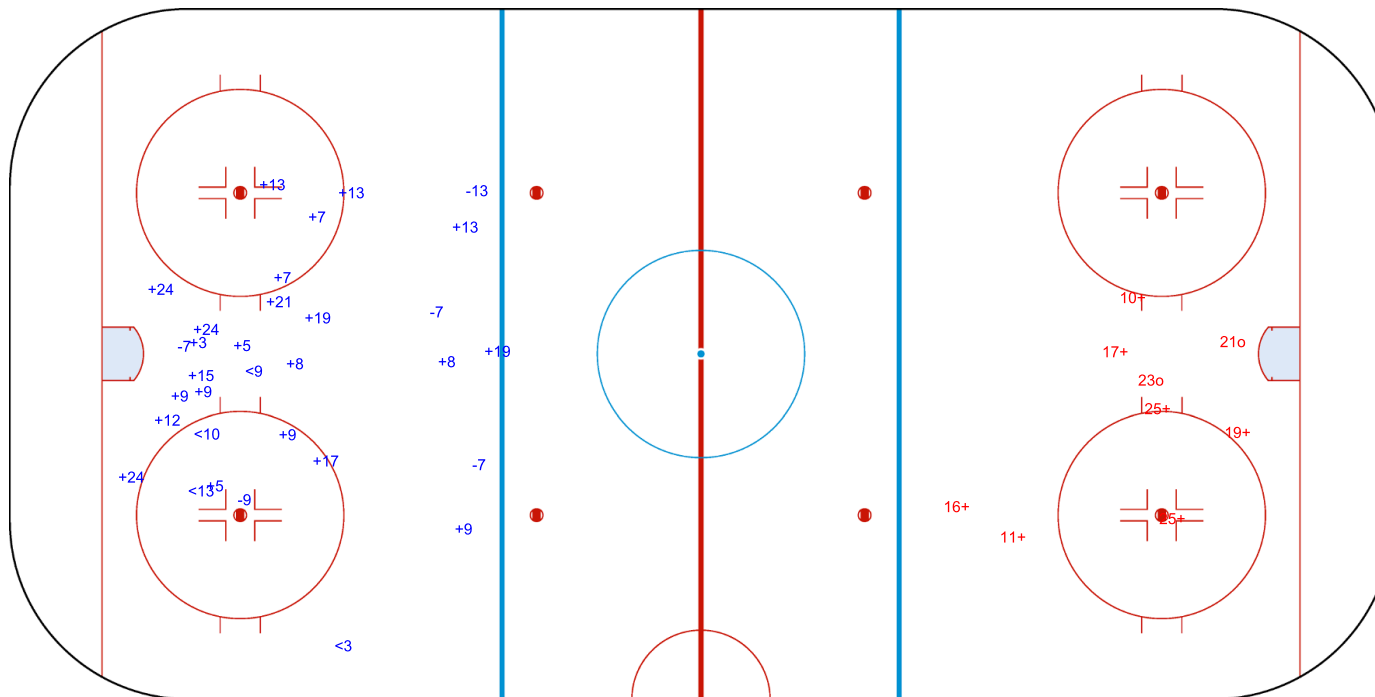

GK 20 of THA

Shots by RSA

Goals (o): 0 SSG (+): 23
SSP (<): 4 SPG (-): 5

GK 20 of THA

THA → 2nd Period ← RSA

Shots by THA

Goals (o): 2 SSG (+): 7
SSP (>): 0 SPG (-): 0

GK 1 of RSA