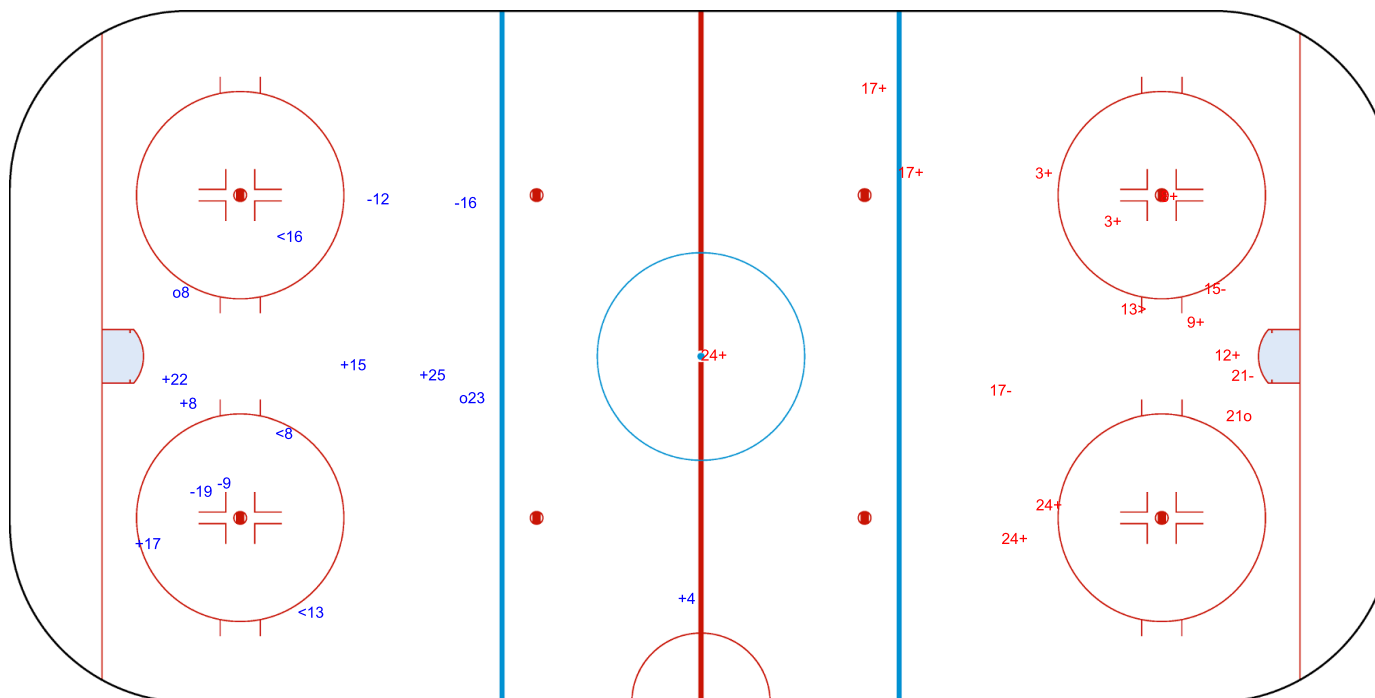

SHOT CHART

THA - RSA

1st Period

Shots by THA

Goals (o): 2 SSG (+): 6
SSP (-): 3 SPG (-): 4

GK 1 of RSA

Shots by RSA

Goals (o): 1 SSG (+): 10
SSP (>): 1 SPG (-): 3

GK 20 of THA

Shots by RSA

Goals (o): 0 SSG (+): 23
SSP (<): 4 SPG (-): 5

GK 20 of THA

THA → 2nd Period ← RSA

Shots by THA

Goals (o): 2 SSG (+): 7
SSP (>): 0 SPG (-): 0

GK 1 of RSA