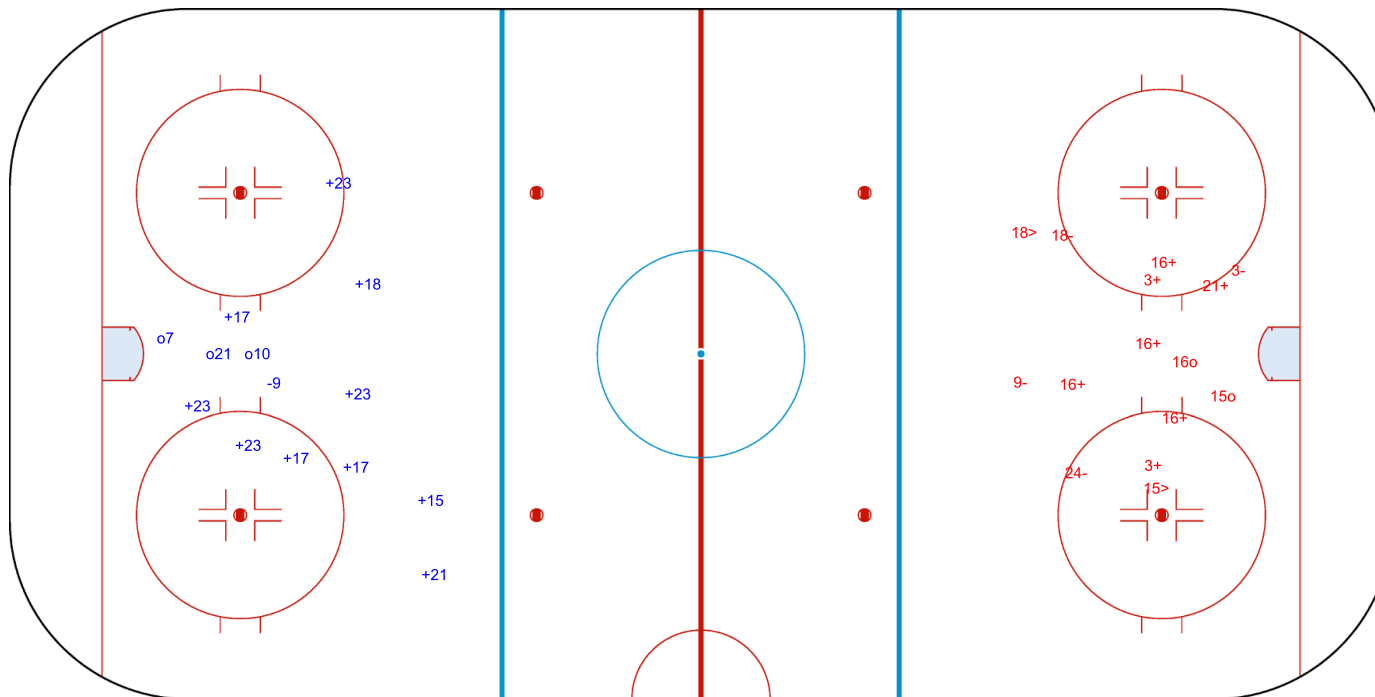

GK 20 of RSA

Shots by THA
Goals (o): 3
SSP (<): 0
SSG (+): 10
SPG (-): 1

RSA → 3rd Period ← THA

Shots by RSA
Goals (o): 2
SSP (>): 2
SSG (+): 7
SPG (-): 4

GK 20 of RSA

GK 20 of THA

Legend:		
GK	Goalkeeper	
SPG	Shots past goal	
SSG	Shots saved by goalkeeper	
SSP	Shots saved by player	