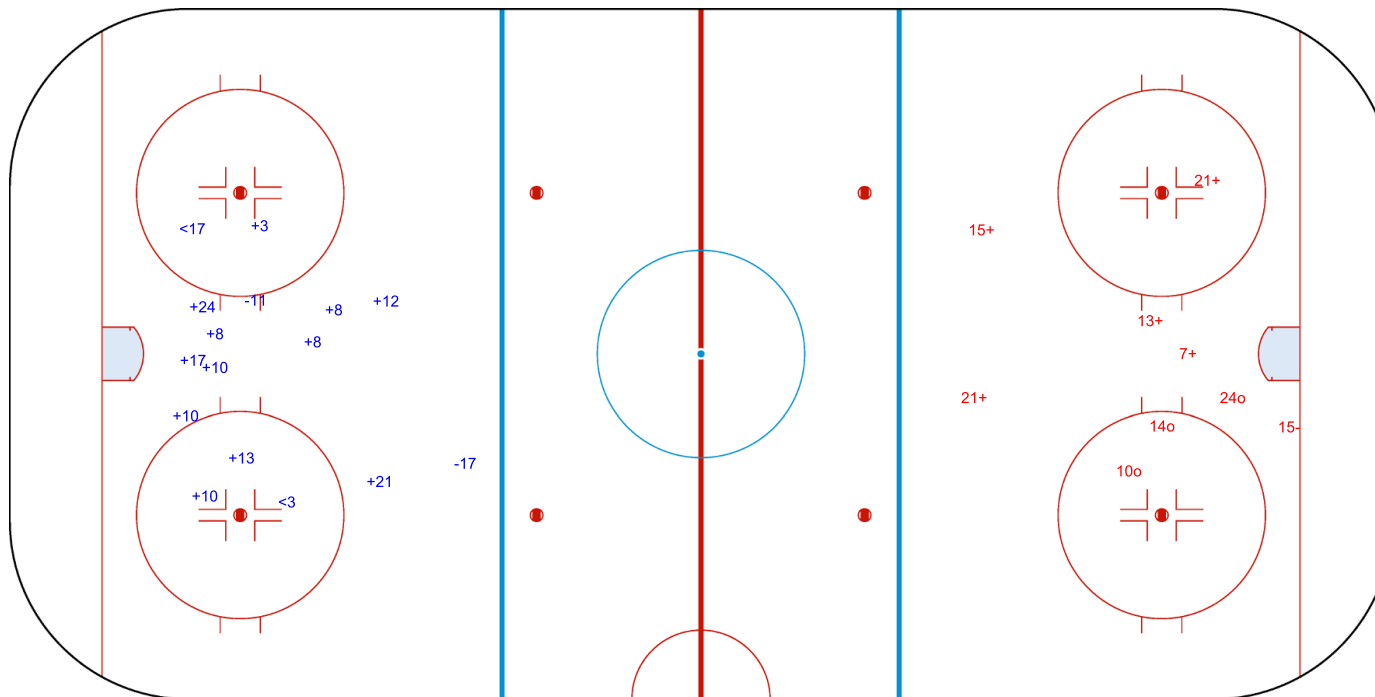

GK 20 of TUR

Shots by RSA

Goals (o): 0    SSG (+): 12  
SSP (<): 2    SPG (-): 2

GK 20 of TUR

2nd Period

Shots by TUR

Goals (o): 3    SSG (+): 5  
SSP (>): 0    SPG (-): 1

GK 1 of RSA