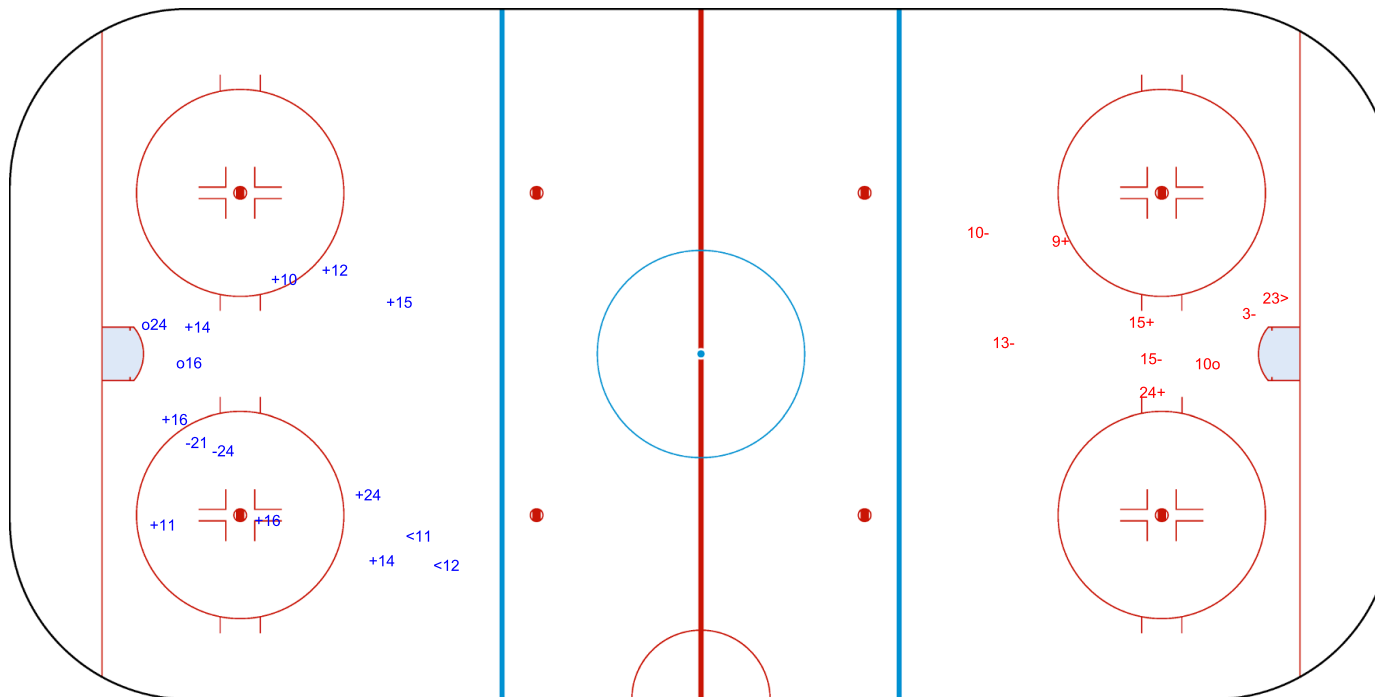

GK 20 of RSA

Shots by TUR

Goals (o): 2    SSG (+): 9  
SSP (-): 2    SPG (-): 2

GK 1 of RSA

3rd Period

Shots by RSA

Goals (o): 1    SSG (+): 3  
SSP (>): 1    SPG (-): 4

GK 20 of TUR