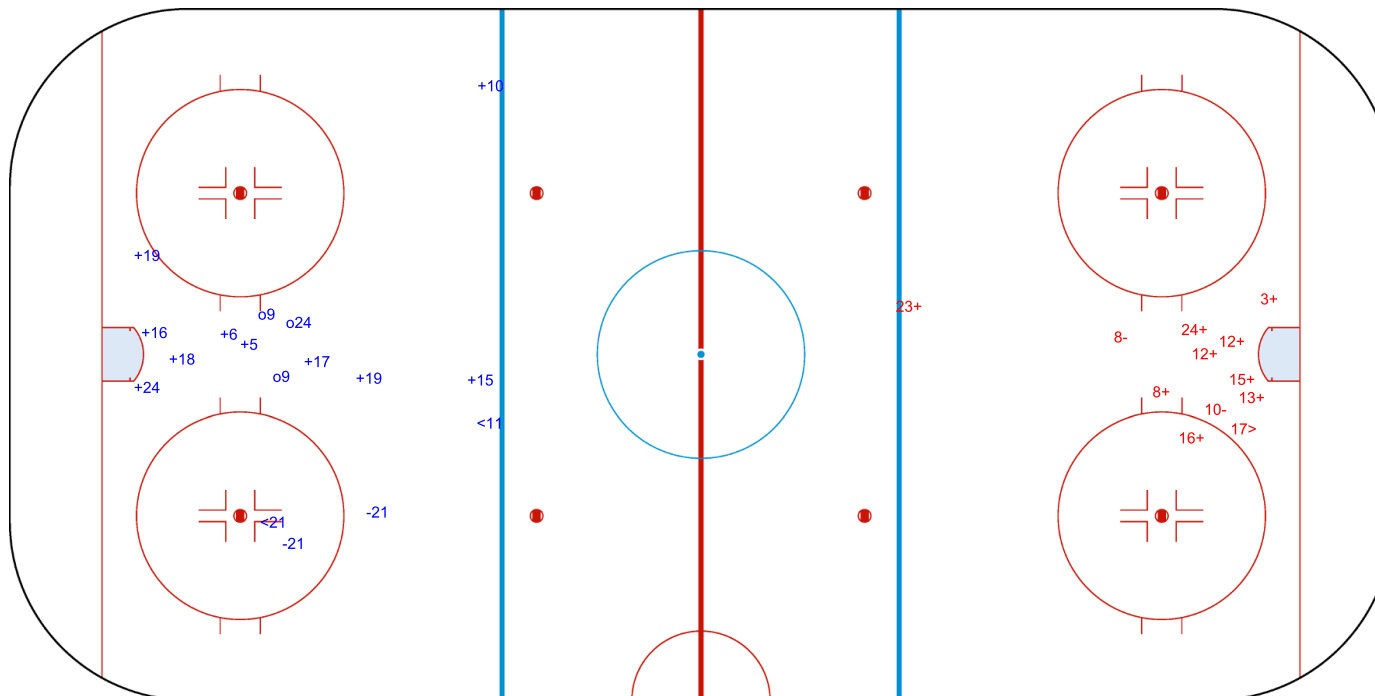

SHOT CHART

TUR - RSA

1st Period

Shots by TUR

Goals (o): 3      SSG (+): 10  
SSP (-): 2      SPG (-): 2

Shots by RSA

Goals (o): 0      SSG (+): 9  
SSP (>): 1      SPG (-): 2

GK 20 of RSA