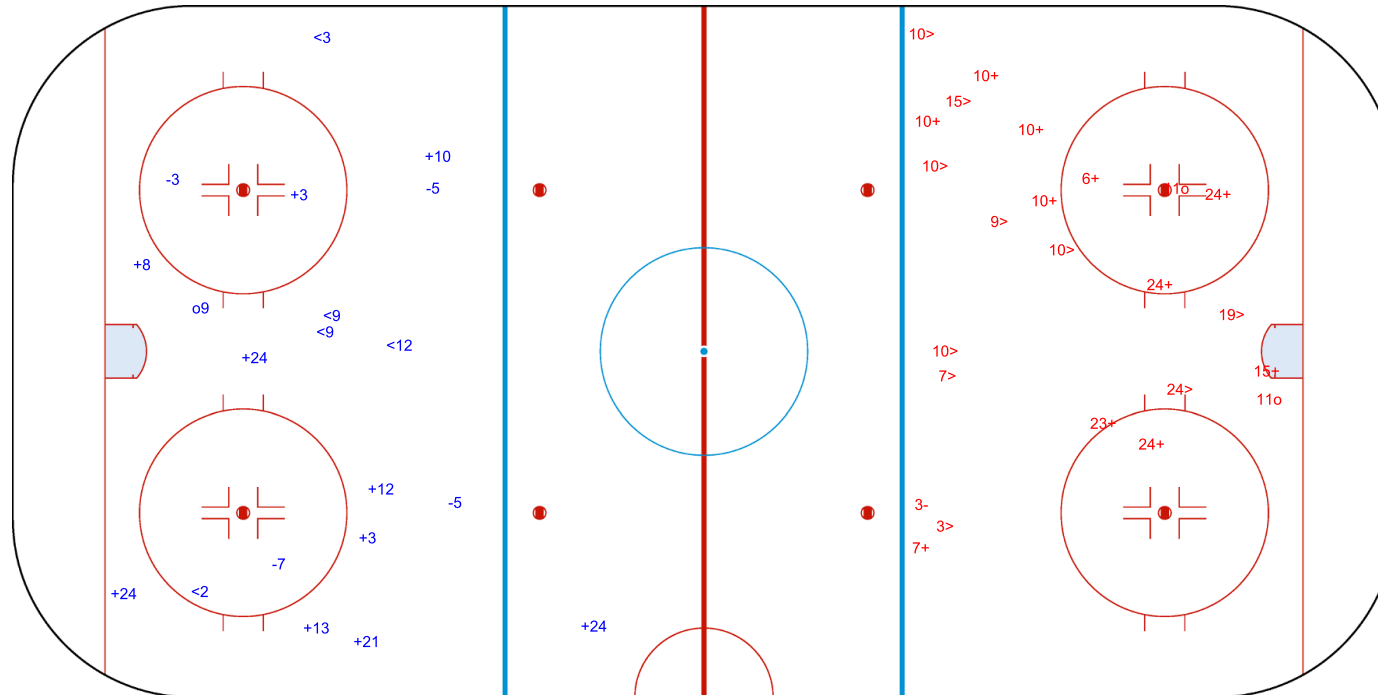

SHOT CHART
LUX - MGL

Shots by LUX
Goals (o): 1
SSP (<): 5
SSG (+): 10
SPG (-): 4

GK 1 of MGL

1st Period

Shots by MGL
Goals (o): 2
SSP (>): 10
SSG (+): 11
SPG (-): 1

GK 20 of LUX

Shots by MGL

Goals (o): 1 SSG (+): 15
SSP (<): 10 SPG (-): 5

GK 20 of LUX

LUX → 2nd Period ← MGL

Shots by LUX

Goals (o): 5 SSG (+): 8
SSP (>): 5 SPG (-): 2

GK 1 of MGL

GK 30 of MGL