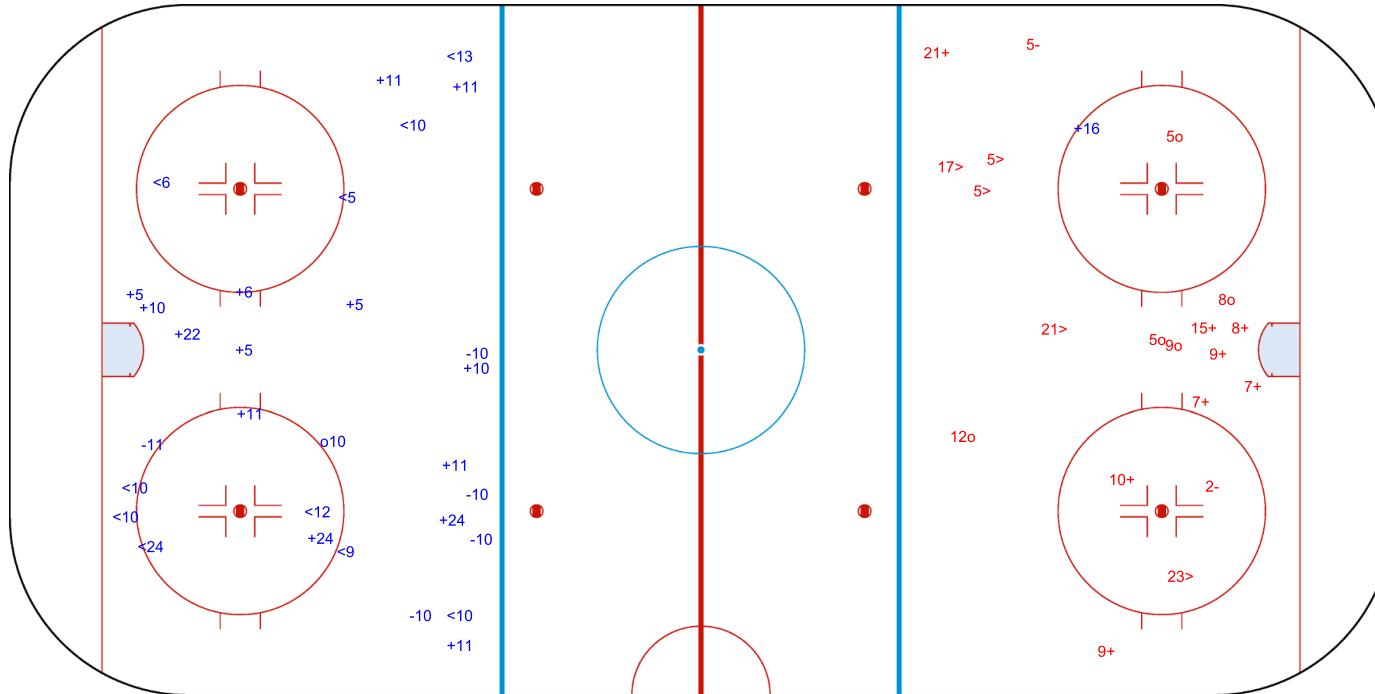

SHOT CHART
LUX - MGL

Shots by LUX
Goals (o): 1
SSP (<): 5
SSG (+): 10
SPG (-): 4

GK 1 of MGL

1st Period

Shots by MGL
Goals (o): 2
SSP (>): 10
SSG (+): 11
SPG (-): 1

GK 20 of LUX

Shots by MGL

Goals (o): 1 SSG (+): 15
SSP (<): 10 SPG (-): 5

GK 20 of LUX

LUX → 2nd Period ← MGL

Shots by LUX

Goals (o): 5 SSG (+): 8
SSP (>): 5 SPG (-): 2

GK 1 of MGL

GK 30 of MGL