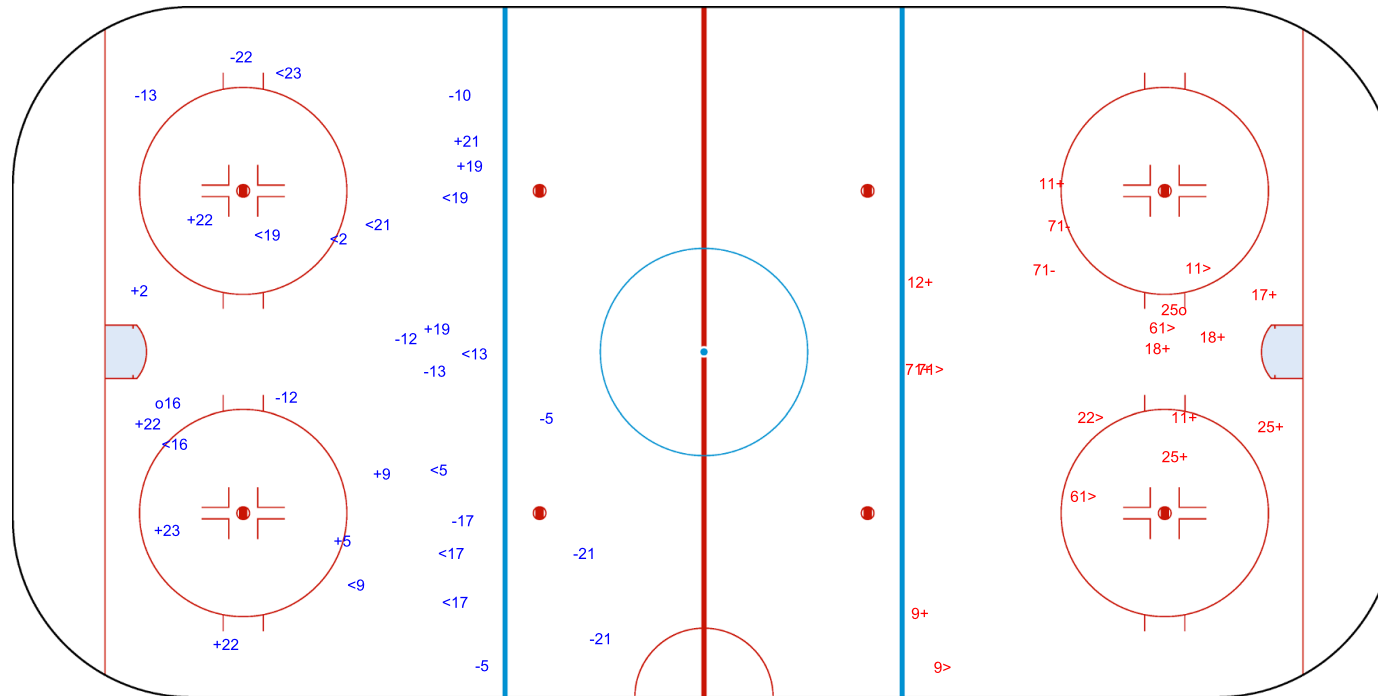

Shots by LUX
Goals (o): 1
SSP (<): 11
SSG (+): 10
SPG (-): 11

PHI → 3rd Period ← LUX

Shots by PHI
Goals (o): 1
SSP (>): 6
SSG (+): 10
SPG (-): 2

GK 28 of PHI

GK 20 of LUX

Legend:	
GK	Goalkeeper
SPG	Shots past goal
SSG	Shots saved by goalkeeper
SSP	Shots saved by player