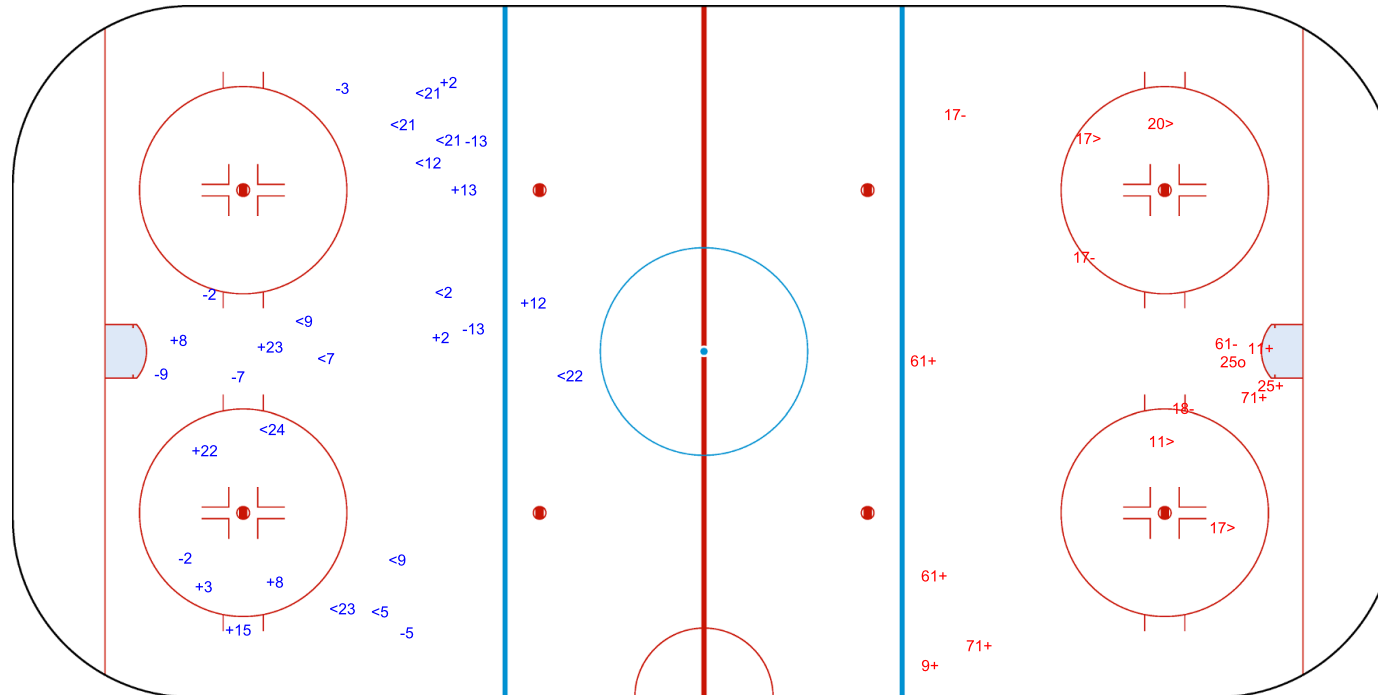

SHOT CHART

LUX - PHI

1st Period

Shots by LUX

Goals (o): 0 SSG (+): 10
SSP (<): 12 SPG (-): 8

GK 28 of PHI

Shots by PHI

Goals (o): 1 SSG (+): 7
SSP (>): 4 SPG (-): 4

GK 20 of LUX

Shots by PHI
Goals (o): 0
SSP (<): 6
SSG (+): 10
SPG (-): 2

GK 20 of LUX

LUX → 2nd Period ← PHI

Shots by LUX
Goals (o): 3
SSP (>): 6
SSG (+): 16
SPG (-): 10

GK 28 of PHI

Shots by LUX
Goals (o): 1
SSP (<): 11
SSG (+): 10
SPG (-): 11