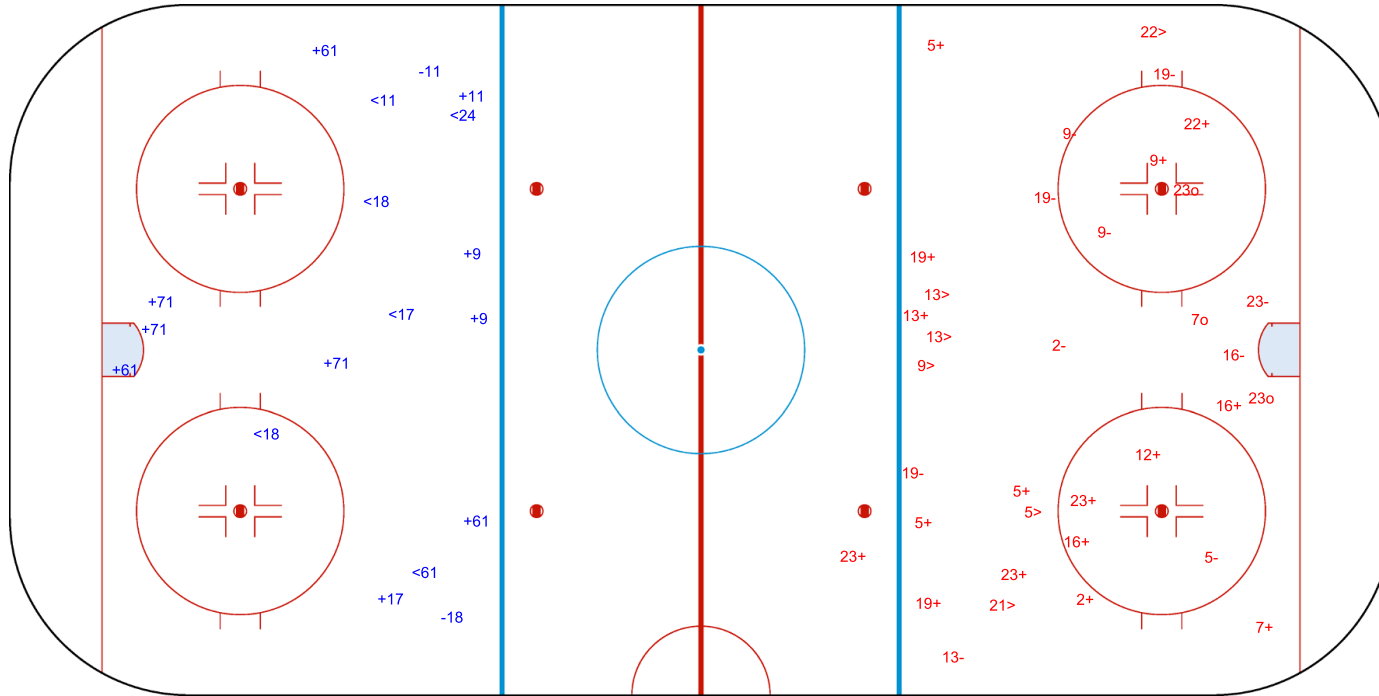

GK 20 of LUX

Shots by PHI
Goals (o): 0
SSP (<): 6
SSG (+): 10
SPG (-): 2

GK 20 of LUX

LUX → 2nd Period ← PHI

Shots by LUX
Goals (o): 3
SSP (>): 6
SSG (+): 16
SPG (-): 10

GK 28 of PHI

Shots by LUX
Goals (o): 1
SSP (<): 11
SSG (+): 10
SPG (-): 11