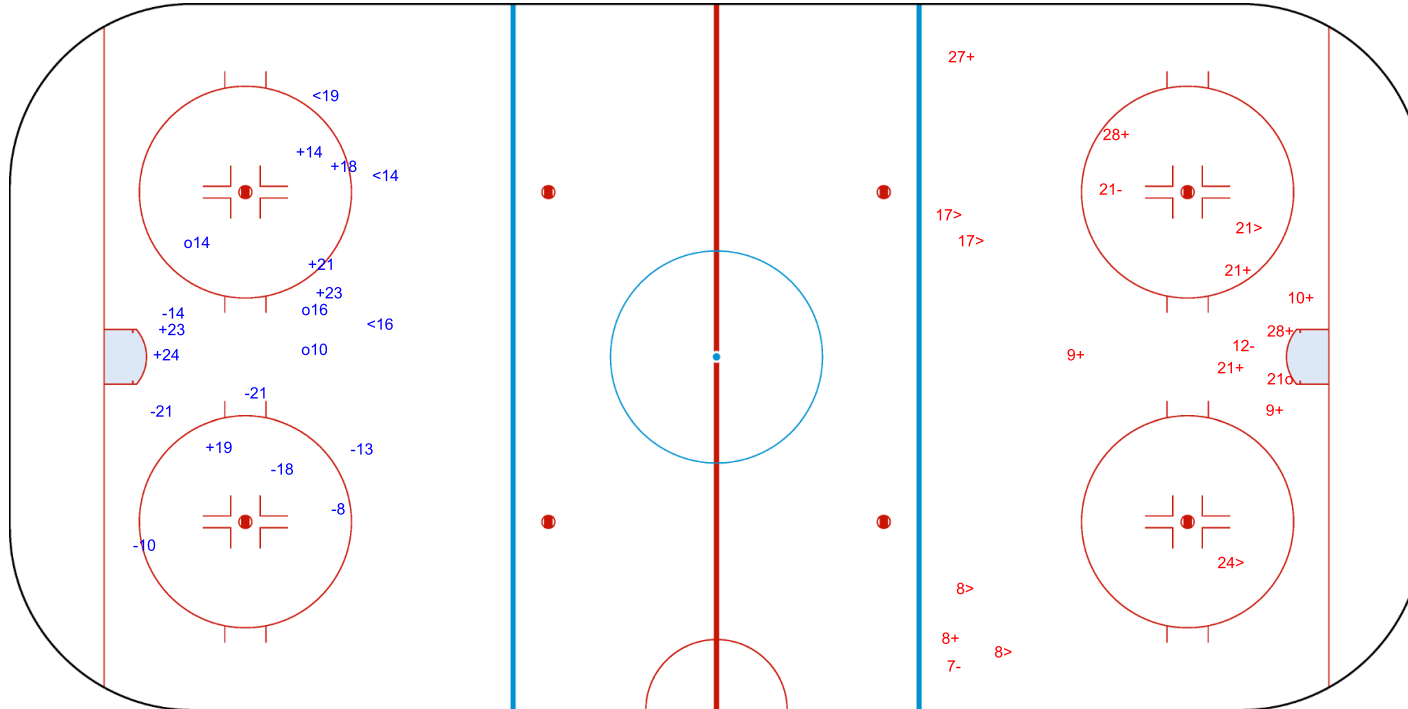

Shots by JPN

Goals (o): 3   SSG (+): 7
SSP (<): 3   SPG (-): 7

GK 29 of EST

GK 30 of EST

2nd Period

Shots by EST

Goals (o): 1   SSG (+): 9
SSP (>): 6   SPG (-): 3

GK 20 of JPN