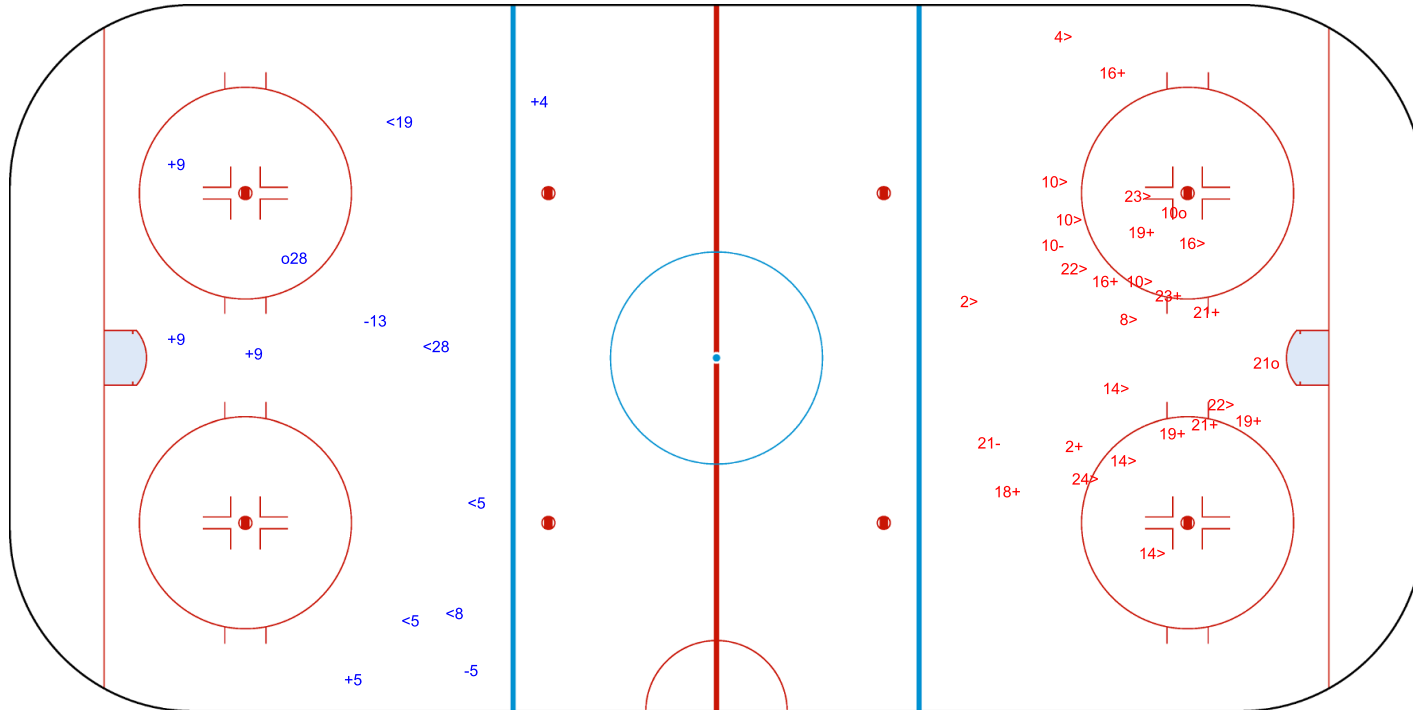

Shots by EST

Goals (o): 1   SSG (+): 5
SSP (<): 5   SPG (-): 2

GK 20 of JPN

JPN → 3rd Period ← EST

Shots by JPN

Goals (o): 2   SSG (+): 10
SSP (>): 14   SPG (-): 2

GK 29 of EST

ENG

Legend:									
ENG	Empty net goal	GK	Goalkeeper	SPG	Shots past goal	SSG	Shots saved by goalkeeper	SSP	Shots saved by player