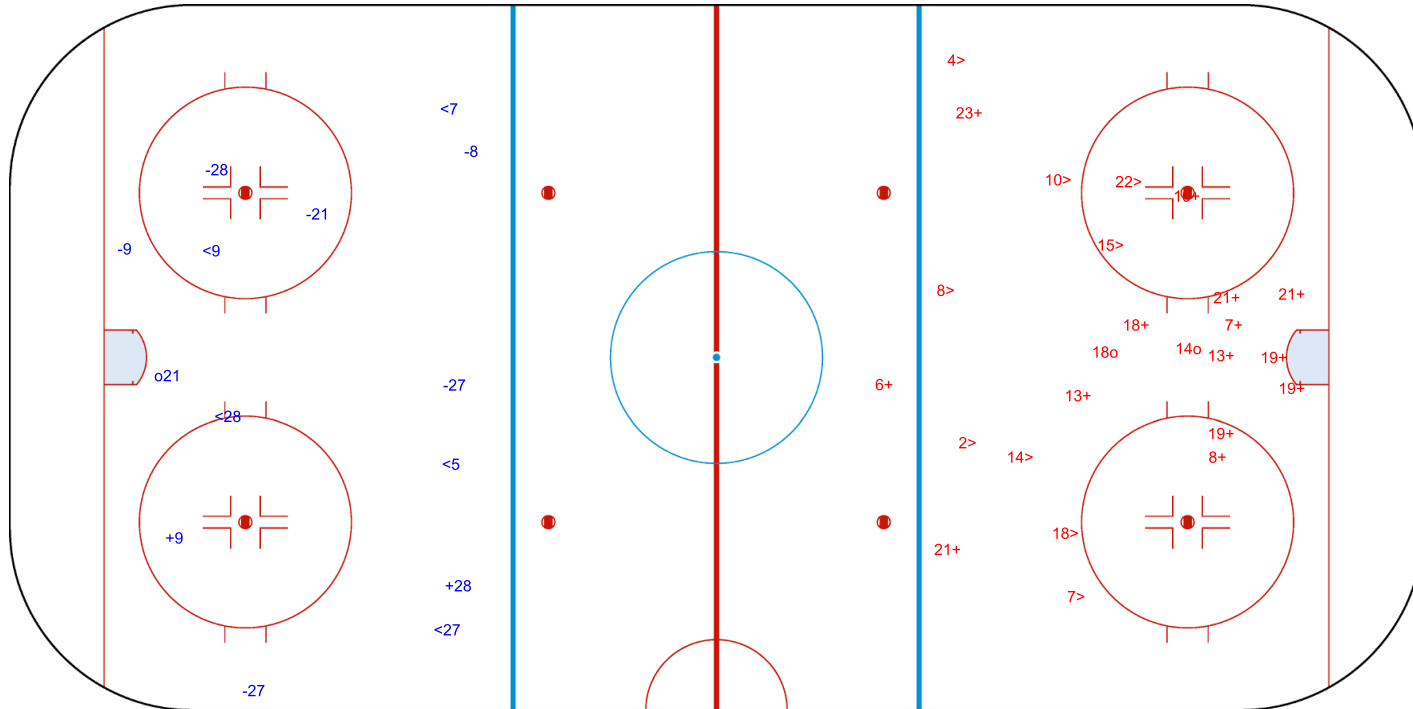

SHOT CHART
JPN - EST

Shots by EST
Goals (o): 1
SSP (<): 5
SSG (+): 2
SPG (-): 6

GK 20 of JPN

JPN → 1st Period ← EST

Shots by JPN
Goals (o): 2
SSP (>): 9
SSG (+): 14
SPG (-): 0

GK 30 of EST

Shots by JPN

Goals (o): 3 SSG (+): 7
SSP (<): 3 SPG (-): 7