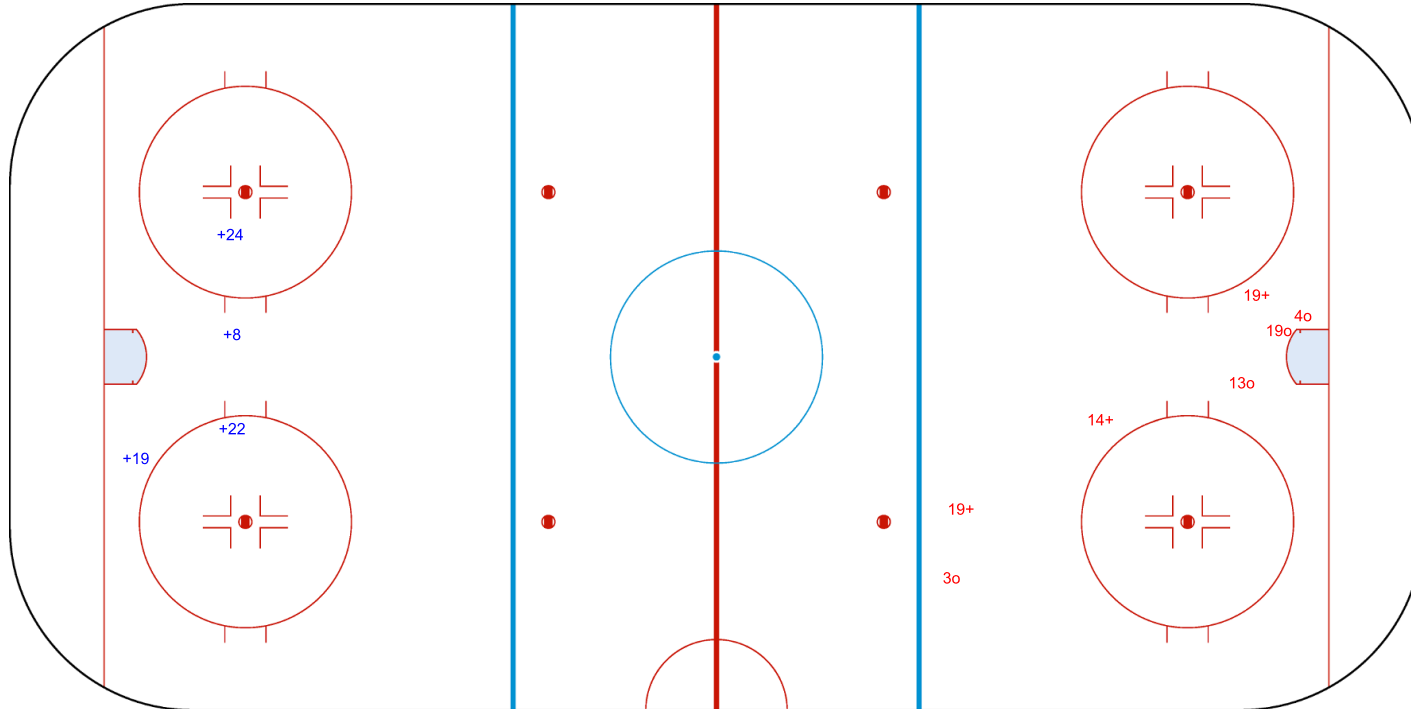

GK 1 of NZL

3rd Period

Shots by NZL

Goals (o): 4    SSG (+): 3  
SSP (>): 0    SPG (-): 0

GK 1 of TPE

Legend:		
<b>GK</b>	Goalkeeper	
<b>SPG</b>	Shots past goal	
<b>SSG</b>	Shots saved by goalkeeper	
<b>SSP</b>	Shots saved by player	