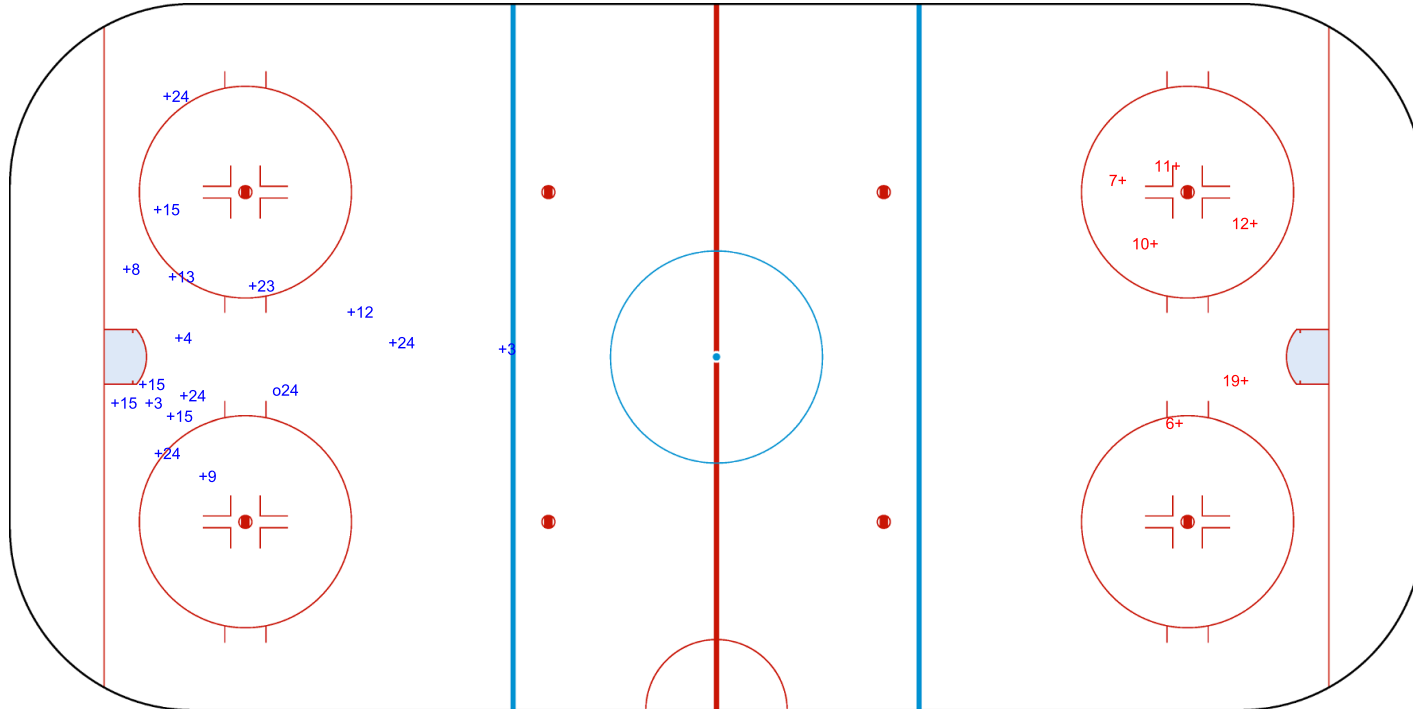

SHOT CHART

TPE - NZL

1st Period

Shots by TPE  
Goals (o): 1  
SSP (<): 0  
SSG (+): 12  
SPG (-): 0

Shots by NZL  
Goals (o): 0  
SSP (>): 0  
SSG (+): 16  
SPG (-): 0

GK 1 of NZL

GK 1 of TPE

Shots by NZL  
Goals (o): 1  
SSP (<): 0

SSG (+): 16  
SPG (-): 0

GK 1 of TPE

TPE → 2nd Period ← NZL

Shots by TPE  
Goals (o): 0  
SSP (>): 0

SSG (+): 6  
SPG (-): 0

GK 1 of NZL

Shots by TPE

Goals (o): 0    SSG (+): 4  
SSP (<): 0    SPG (-): 0