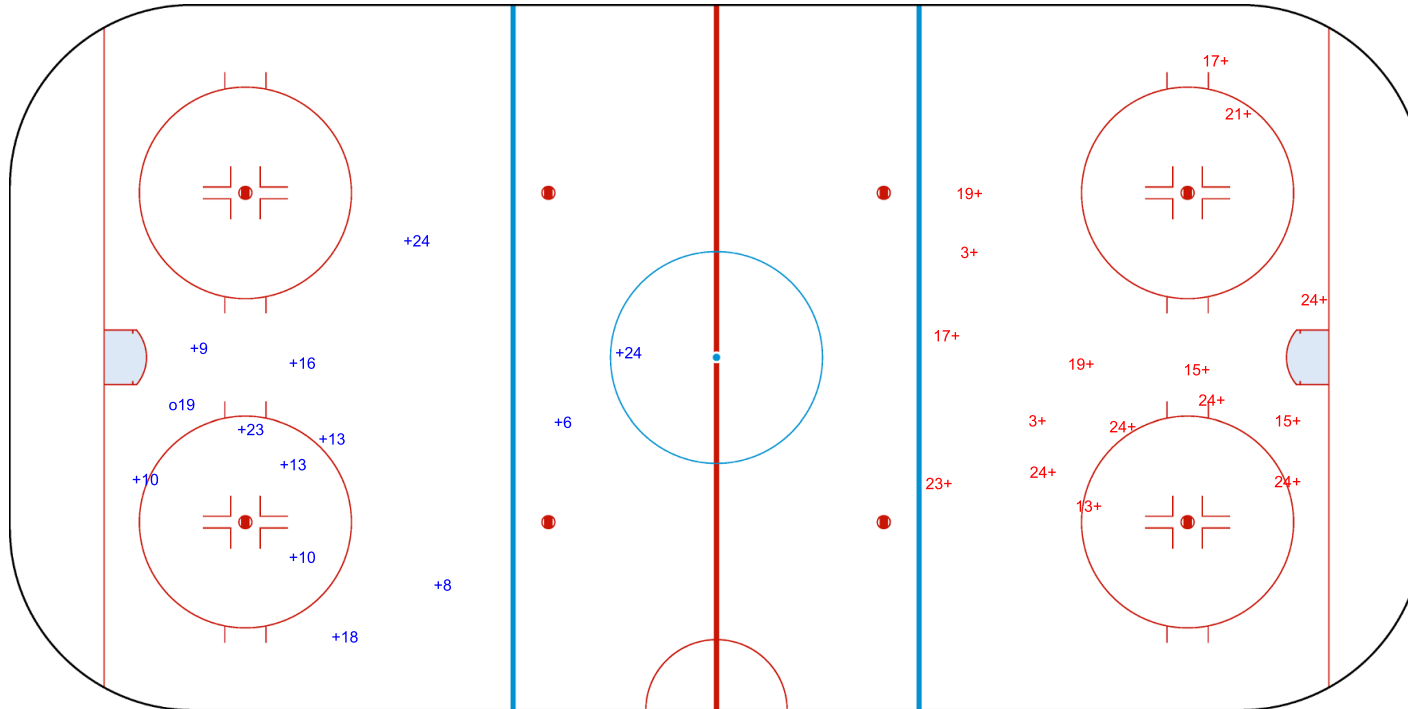

SHOT CHART

TPE - NZL

1st Period

Shots by TPE  
Goals (o): 1  
SSP (<): 0  
SSG (+): 12  
SPG (-): 0

Shots by NZL  
Goals (o): 0  
SSP (>): 0  
SSG (+): 16  
SPG (-): 0

GK 1 of NZL

GK 1 of TPE

Shots by NZL  
Goals (o): 1  
SSP (<): 0

SSG (+): 16  
SPG (-): 0

GK 1 of TPE

TPE → 2nd Period ← NZL

Shots by TPE  
Goals (o): 0  
SSP (>): 0

SSG (+): 6  
SPG (-): 0

GK 1 of NZL

Shots by TPE

Goals (o): 0    SSG (+): 4  
SSP (<): 0    SPG (-): 0