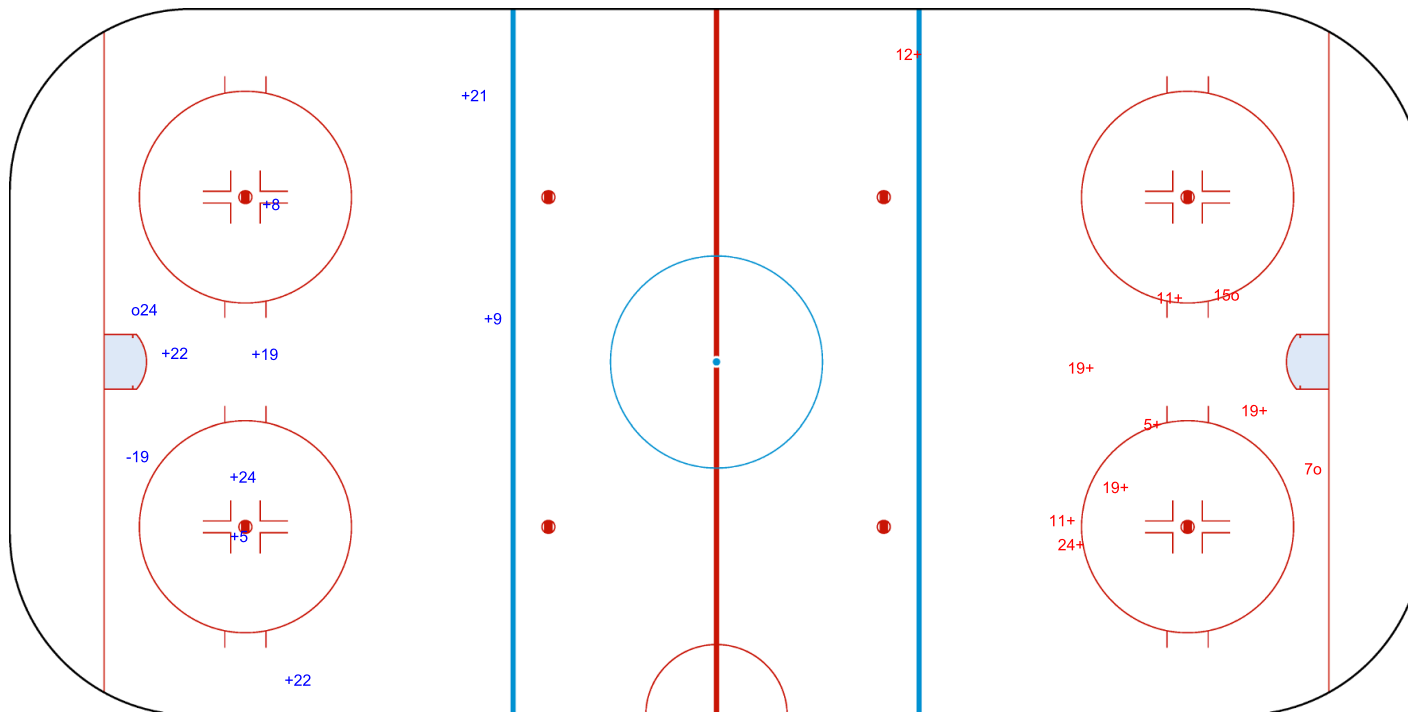

Bulgaria
Sofia
WINTER SPORTS PALACE

TUE 23 APR 2024
START TIME 13:00

IIHF ICE HOCKEY WORLD CHAMPIONSHIP
DIVISION II, GROUP B

INTERNATIONAL
ICE HOCKEY
FEDERATION

ROUND ROBIN, GAME 4

Shots by TUR

Goals (o): 1 SSG (+): 8
SSP (<): 0 SPG (-): 1

GK 1 of TPE

2nd Period

Shots by TPE

Goals (o): 2 SSG (+): 8
SSP (>): 0 SPG (-): 0

GK 1 of TUR

Shots by TPE
Goals (o): 1
SSP (<): 0

SSG (+): 5
SPG (-): 1

GK 1 of TUR