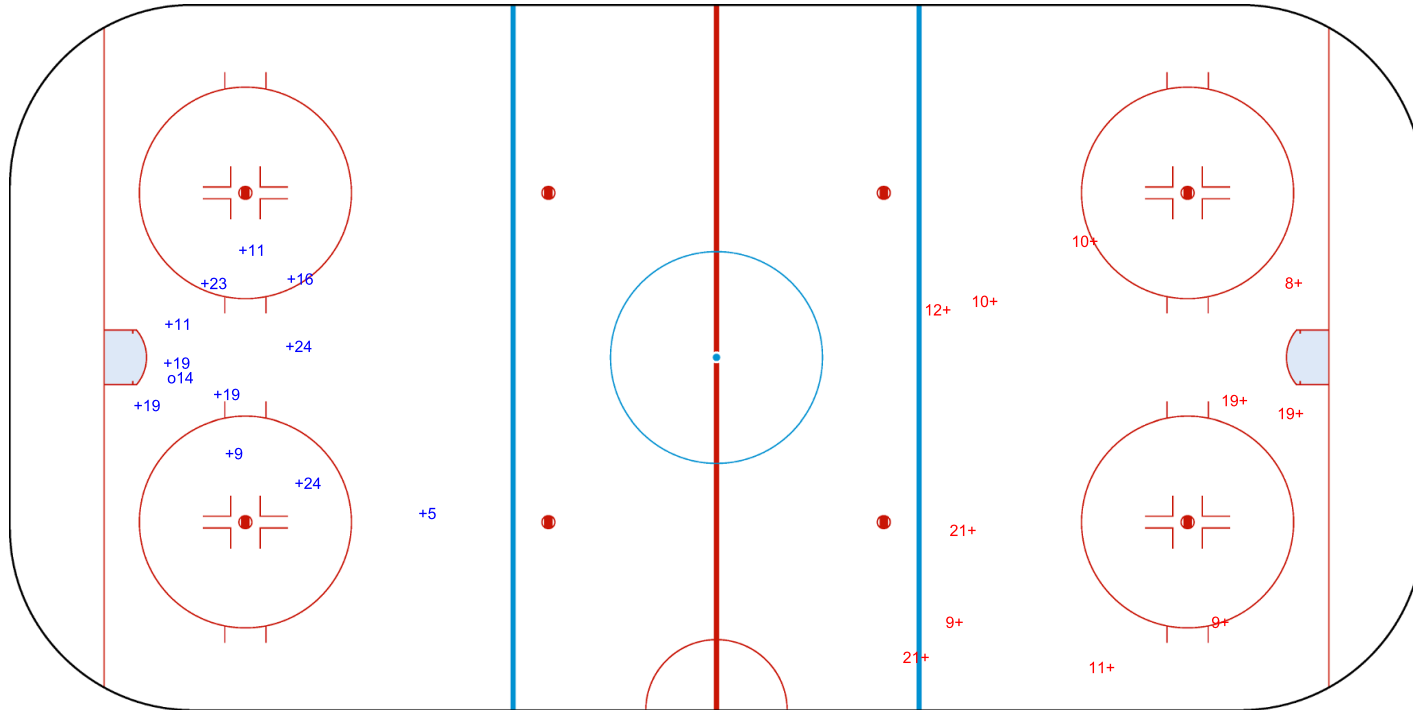

SHOT CHART
TUR - TPE

Shots by TPE
Goals (o): 1
SSP (<): 0
SSG (+): 11
SPG (-): 0

GK 1 of TUR

1st Period

Shots by TUR
Goals (o): 0
SSP (>): 0
SSG (+): 11
SPG (-): 0

GK 1 of TPE

ICE HOCKEY
WORLD
CHAMPIONSHIP
BULGARIA
Division II - Group B

Bulgaria
Sofia
WINTER SPORTS PALACE

TUE 23 APR 2024
START TIME 13:00

IIHF ICE HOCKEY WORLD CHAMPIONSHIP
DIVISION II, GROUP B

INTERNATIONAL
ICE HOCKEY
FEDERATION

ROUND ROBIN, GAME 4

Shots by TUR

Goals (o): 1 SSG (+): 8
SSP (<): 0 SPG (-): 1