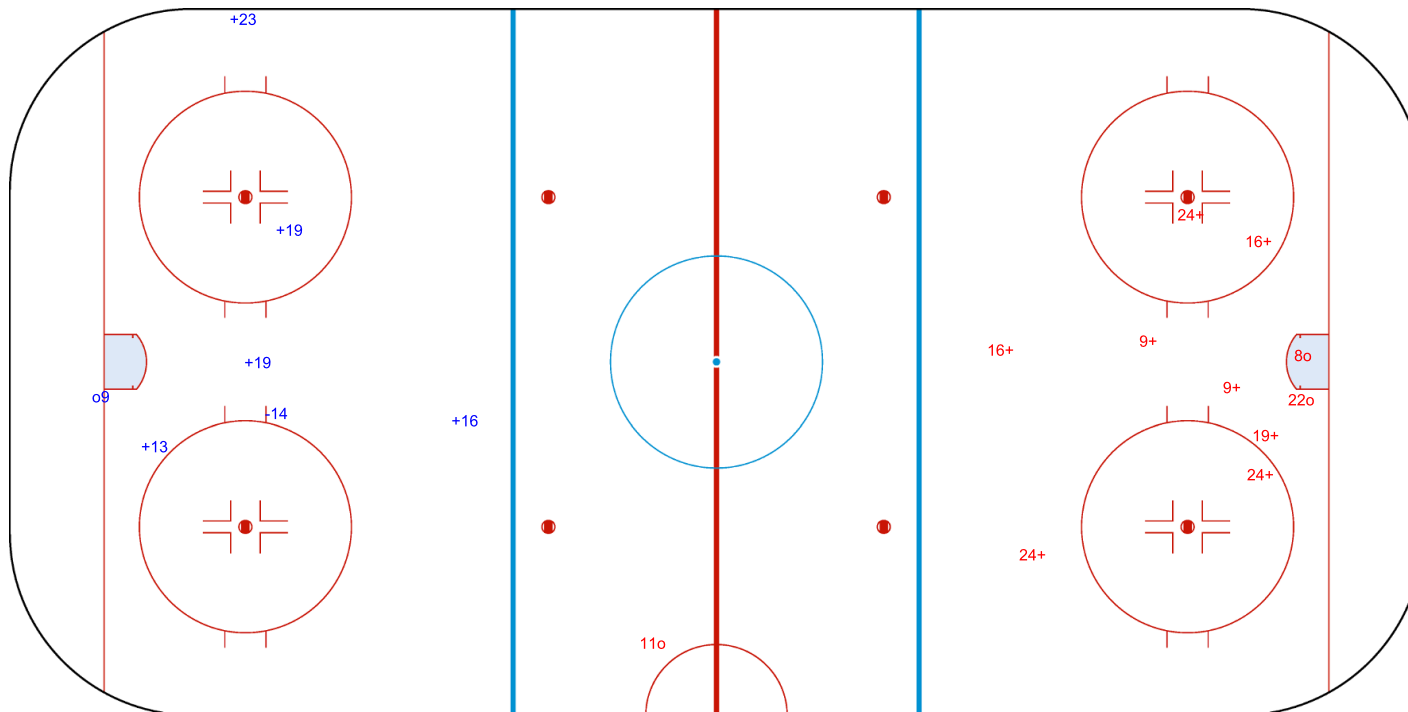

3rd Period

Shots by TUR
Goals (o): 3
SSP (>): 0

SSG (+): 8
SPG (-): 4

GK 1 of TPE

Shots by TPE

Goals (o): 0

SSG (+): 0

SSP (<): 0