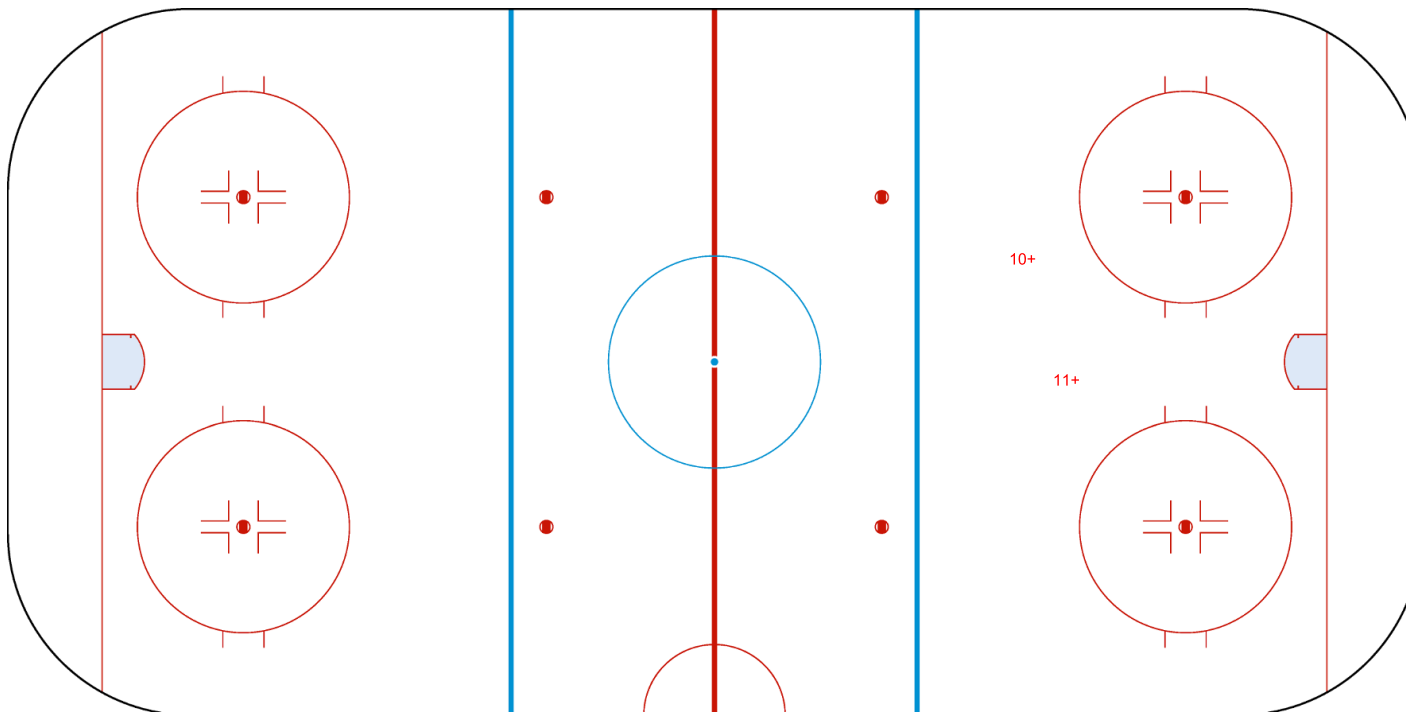

Shots by TPE

Goals (o): 0

SSG (+): 0

SSP (<): 0

SPG (-): 0

GK 1 of TUR

Overtime

Shots by TUR

Goals (o): 0

SSG (+): 2

SSP (>): 0

SPG (-): 0

GK 1 of TPE

Legend:	
GK Goalkeeper	SSP Shots saved by player
SPG Shots past goal	SSG Shots saved by goalkeeper