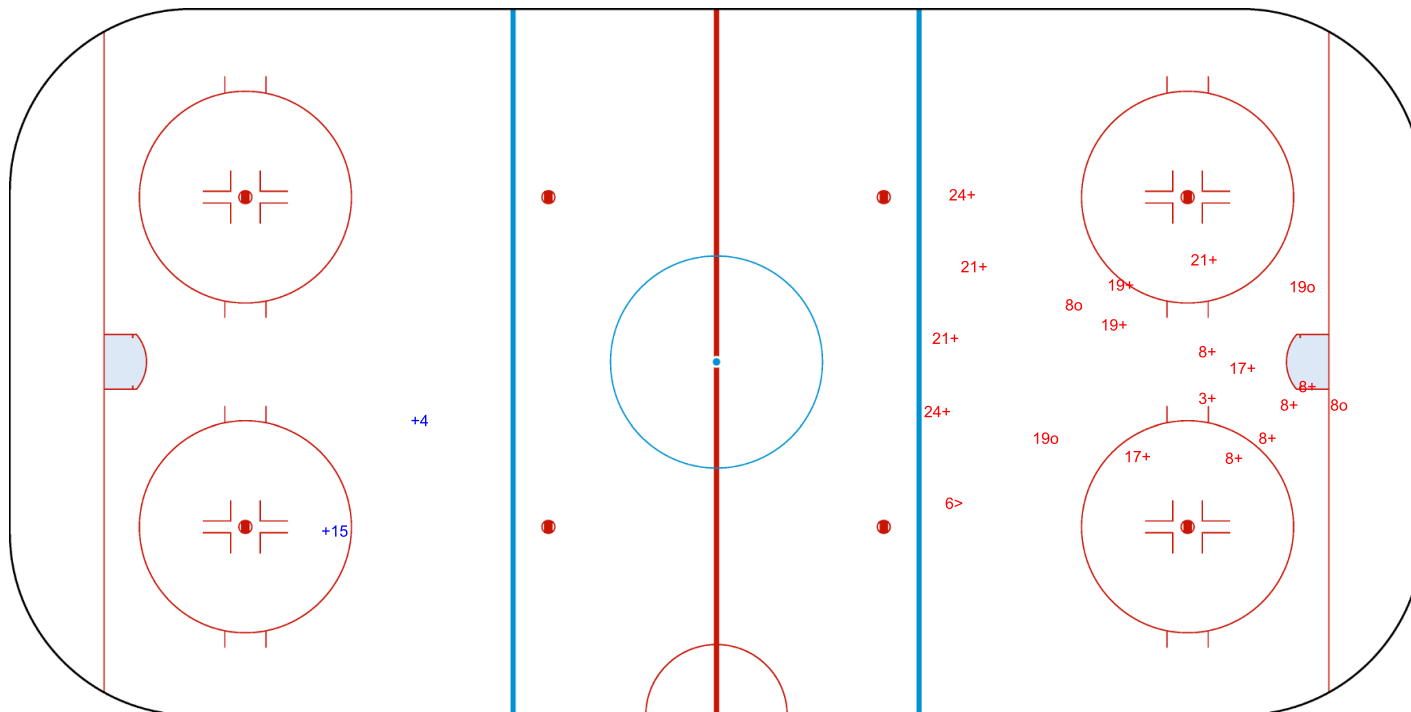

SHOT CHART

NZL - BEL

1st Period

Shots by BEL
Goals (o): 1
SSP (<): 1
SSG (+): 11
SPG (-): 1

Shots by NZL
Goals (o): 0
SSP (>): 0
SSG (+): 5
SPG (-): 0

GK 20 of NZL

GK 1 of BEL

Shots by NZL
Goals (o): 0
SSP (<): 0

SSG (+): 2
SPG (-): 0

GK 1 of BEL

BEL → 2nd Period ← NZL

Shots by BEL
Goals (o): 4
SSP (>): 1

SSG (+): 15
SPG (-): 0

GK 20 of NZL

Shots by BEL
Goals (o): 1
SSP (<): 0
SSG (+): 14
SPG (-): 0

GK 20 of NZL