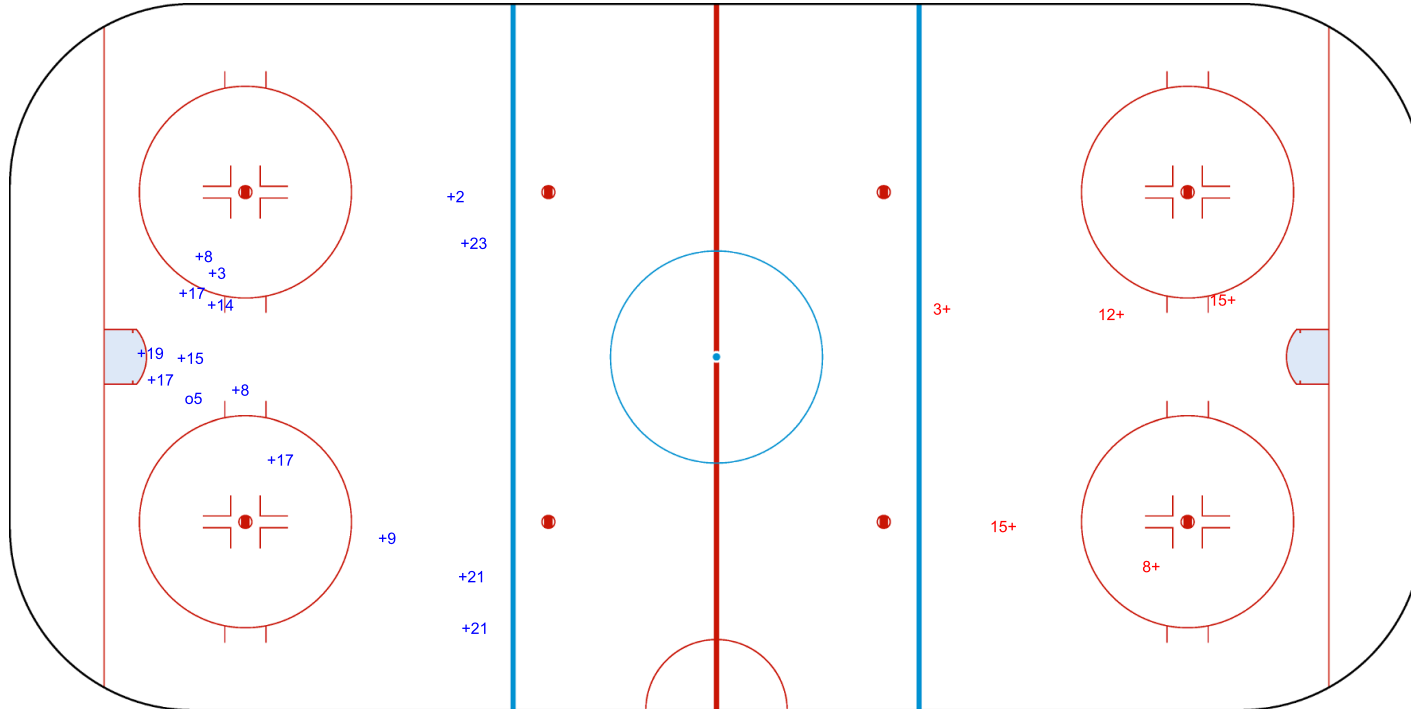

Shots by BEL
Goals (o): 1
SSP (<): 0
SSG (+): 14
SPG (-): 0

GK 20 of NZL

NZL → 3rd Period ← BEL

Shots by NZL
Goals (o): 0
SSP (>): 0
SSG (+): 5
SPG (-): 0

GK 1 of BEL

Legend:
GK Goalkeeper   **SPG** Shots past goal   **SSG** Shots saved by goalkeeper   **SSP** Shots saved by player