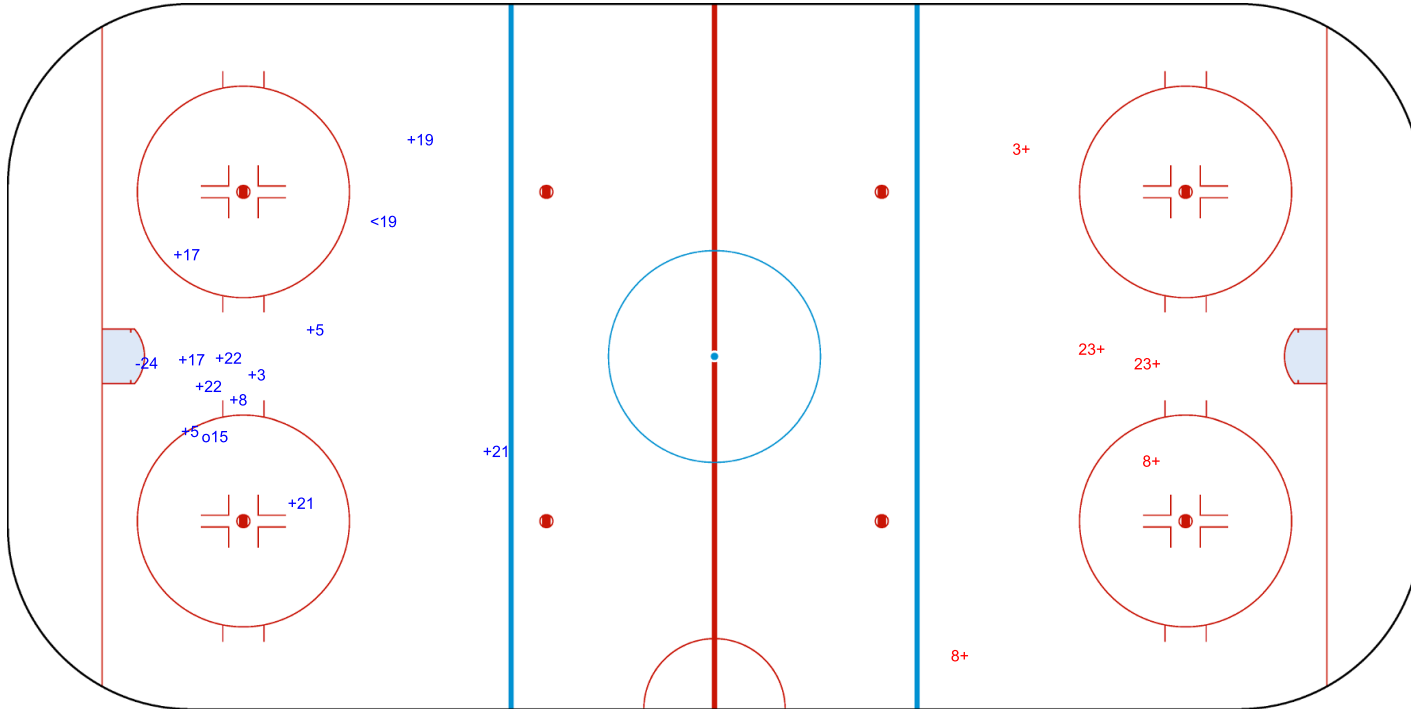

SHOT CHART

NZL - BEL

1st Period

Shots by BEL
Goals (o): 1
SSP (<): 1
SSG (+): 11
SPG (-): 1

Shots by NZL
Goals (o): 0
SSP (>): 0
SSG (+): 5
SPG (-): 0

GK 20 of NZL

GK 1 of BEL

Shots by NZL
Goals (o): 0
SSP (<): 0

SSG (+): 2
SPG (-): 0

GK 1 of BEL

BEL → 2nd Period ← NZL

Shots by BEL
Goals (o): 4
SSP (>): 1

SSG (+): 15
SPG (-): 0

GK 20 of NZL

Shots by BEL
Goals (o): 1
SSP (<): 0
SSG (+): 14
SPG (-): 0

GK 20 of NZL