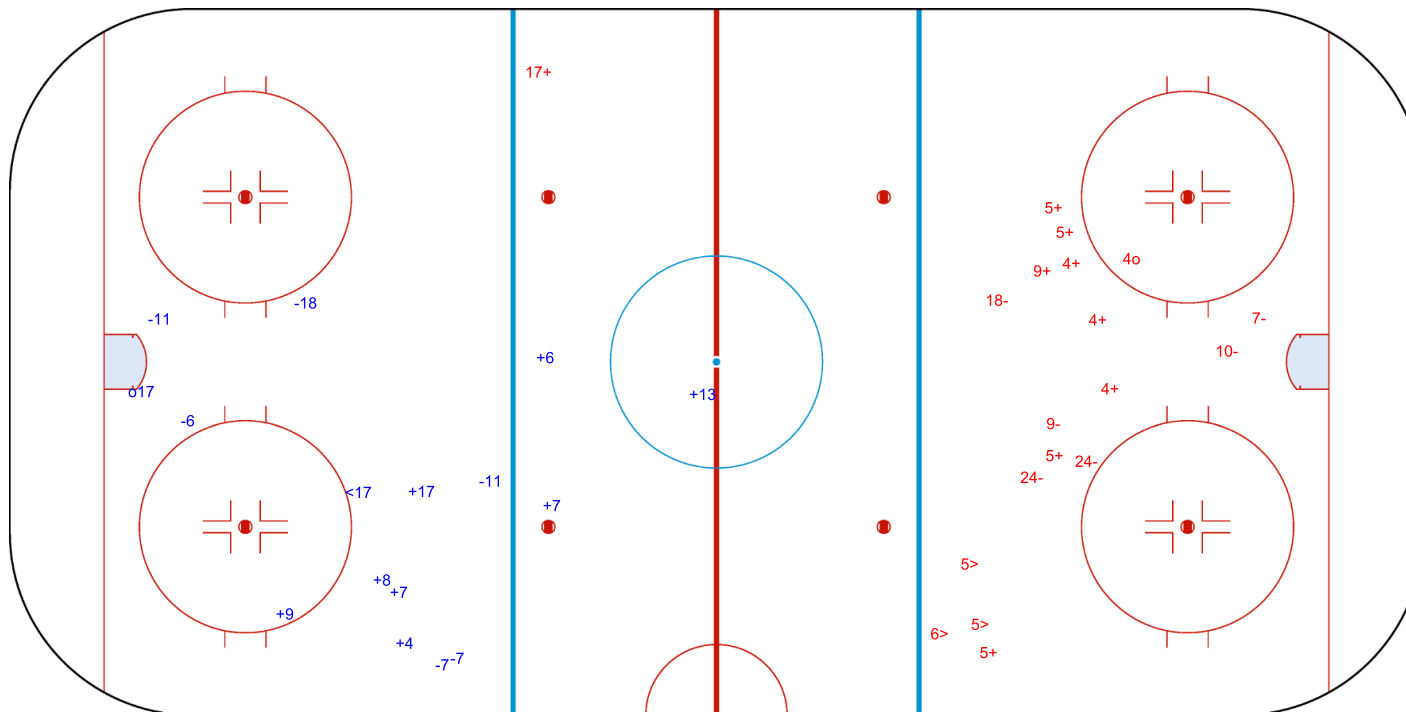

3rd Period

Shots by RSA

Goals (o): 1 SSG (+): 9
SSP (>): 3 SPG (-): 6

GK 20 of TKM

Legend:					
GK	Goalkeeper	SPG	Shots past goal	SSG	Shots saved by goalkeeper
				SSP	Shots saved by player