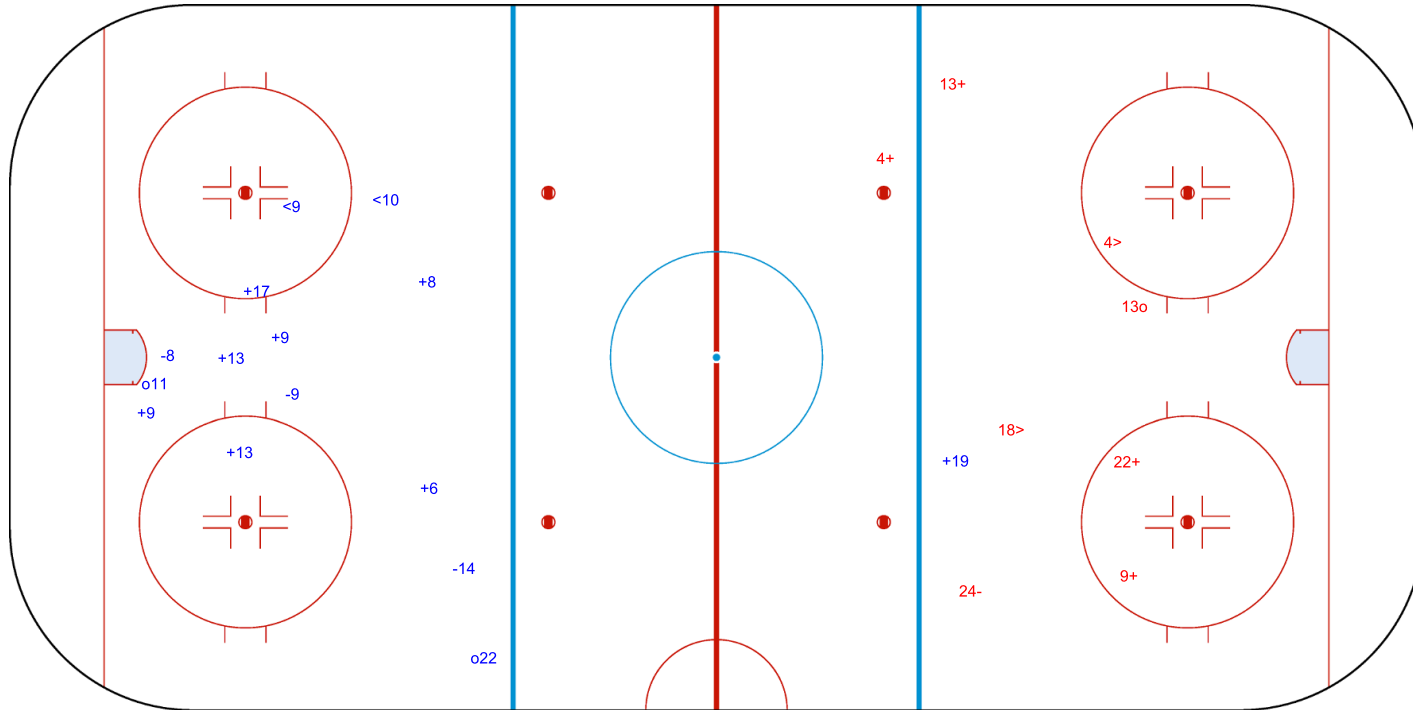

SHOT CHART
TKM - RSA

Shots by TKM
Goals (o): 2
SSP (<): 2
SSG (+): 8
SPG (-): 3

GK 1 of RSA

1st Period

Shots by RSA
Goals (o): 1
SSP (>): 2
SSG (+): 4
SPG (-): 1

GK 20 of TKM

Shots by RSA

Goals (o): 1 SSG (+): 6
SSP (<): 1 SPG (-): 8

GK 20 of TKM

2nd Period

Shots by TKM

Goals (o): 1 SSG (+): 9
SSP (>): 8 SPG (-): 11

GK 1 of RSA

Shots by TKM

Goals (o): 1 SSG (+): 8
SSP (<): 1 SPG (-): 6

GK 1 of RSA