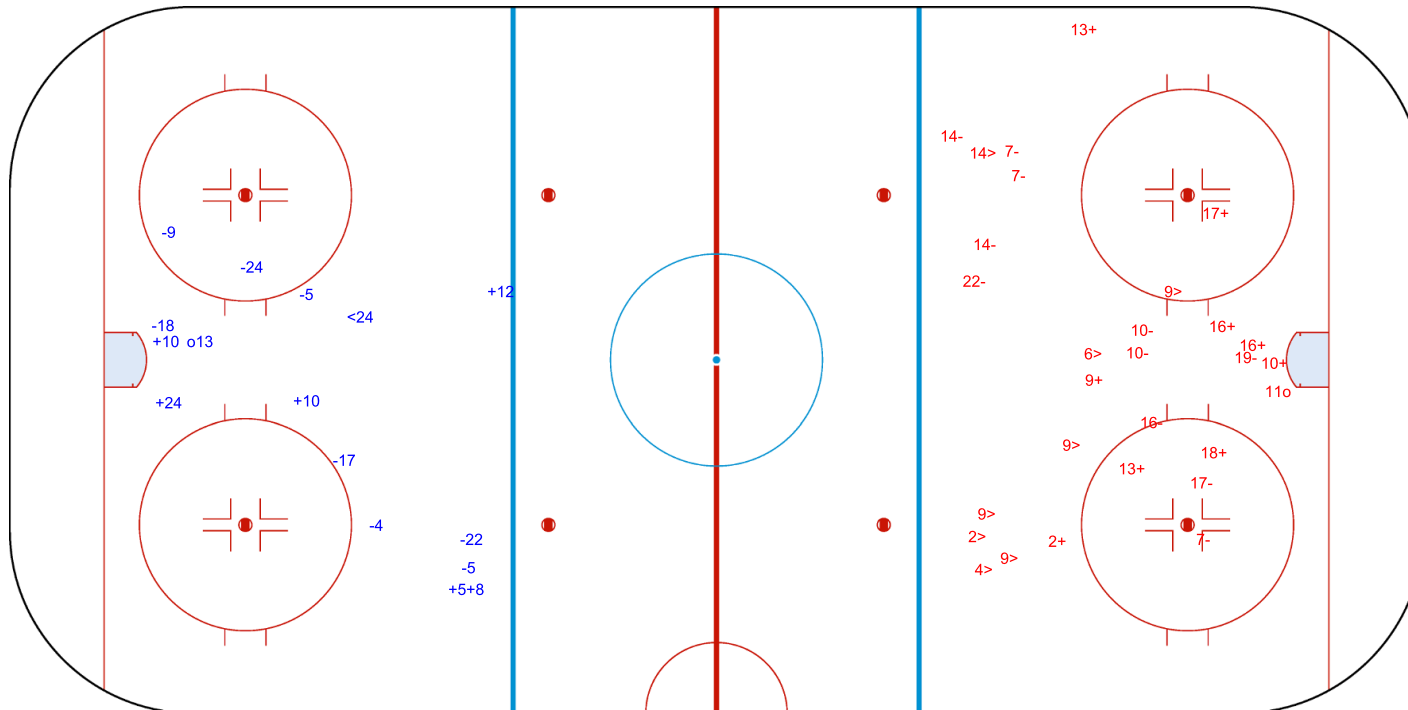

GK 20 of TKM

2nd Period

Shots by TKM

Goals (o): 1 SSG (+): 9
SSP (>): 8 SPG (-): 11

GK 1 of RSA

Shots by TKM

Goals (o): 1 SSG (+): 8
SSP (<): 1 SPG (-): 6

GK 1 of RSA