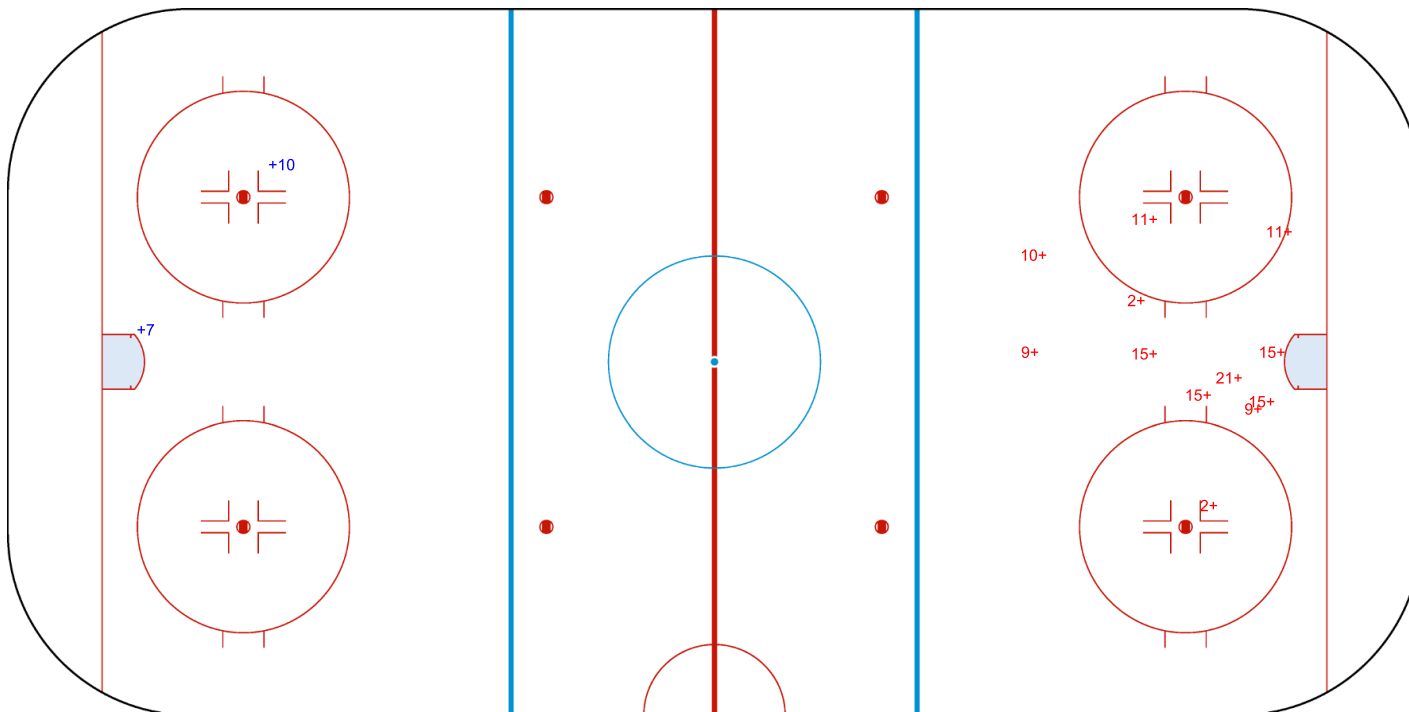

SHOT CHART

BIH - ISR

1st Period

Shots by ISR
Goals (o): 0
SSP (<): 0
SSG (+): 6
SPG (-): 0

Shots by BIH
Goals (o): 3
SSP (>): 0
SSG (+): 7
SPG (-): 0

GK 20 of BIH

GK 25 of ISR

Shots by BIH
Goals (o): 2 SSG (+): 11
SSP (<): 0 SPG (-): 0

GK 25 of ISR

ISR → 2nd Period ← BIH

Shots by ISR
Goals (o): 1 SSG (+): 4
SSP (>): 0 SPG (-): 0

GK 20 of BIH

Shots by ISR
Goals (o): 0
SSP (<): 0
SSG (+): 2
SPG (-): 0

GK 20 of BIH

BIH → 3rd Period ← ISR

Shots by BIH
Goals (o): 0
SSP (>): 0
SSG (+): 12
SPG (-): 0