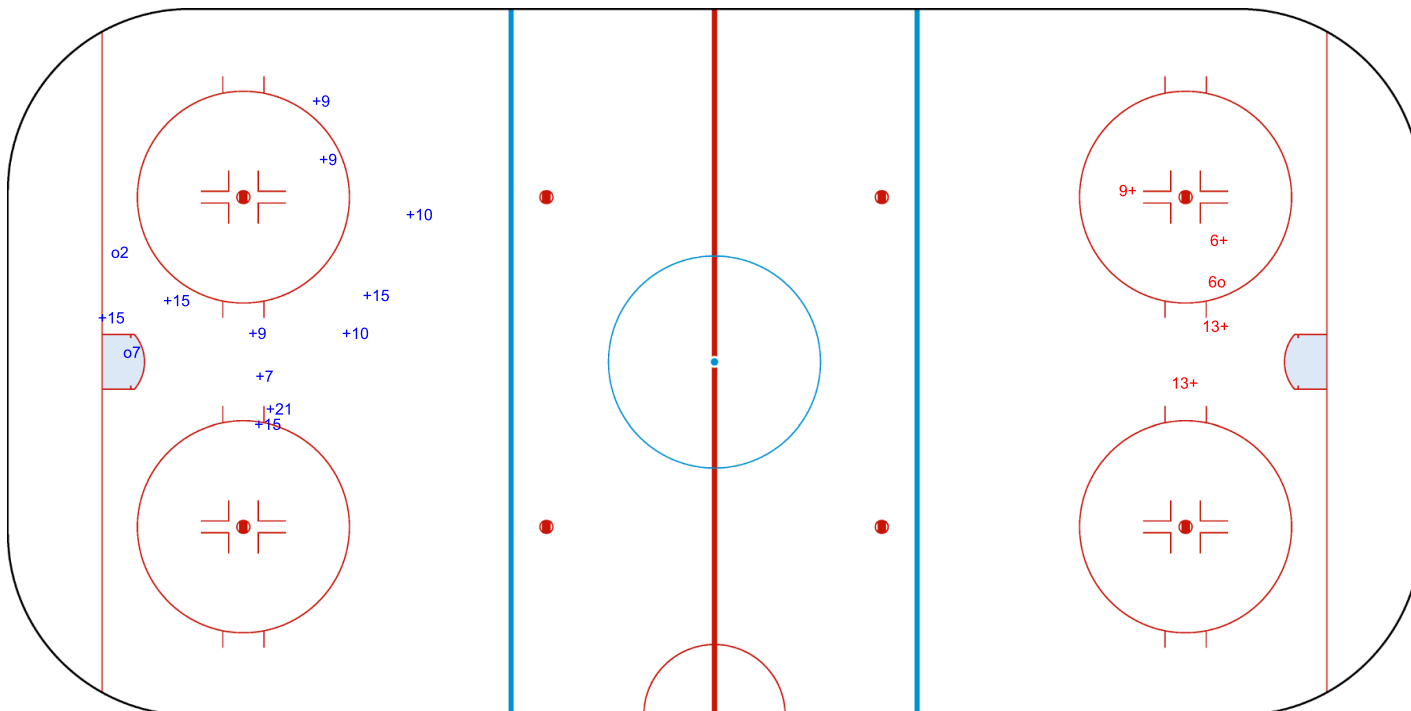

SHOT CHART

BIH - ISR

1st Period

Shots by ISR
Goals (o): 0
SSP (<): 0
SSG (+): 6
SPG (-): 0

Shots by BIH
Goals (o): 3
SSP (>): 0
SSG (+): 7
SPG (-): 0

GK 20 of BIH

GK 25 of ISR

Shots by BIH
Goals (o): 2 SSG (+): 11
SSP (<): 0 SPG (-): 0

GK 25 of ISR

ISR → 2nd Period ← BIH

Shots by ISR
Goals (o): 1 SSG (+): 4
SSP (>): 0 SPG (-): 0

GK 20 of BIH

Shots by ISR
Goals (o): 0
SSP (<): 0
SSG (+): 2
SPG (-): 0

GK 20 of BIH

BIH → 3rd Period ← ISR

Shots by BIH
Goals (o): 0
SSP (>): 0
SSG (+): 12
SPG (-): 0