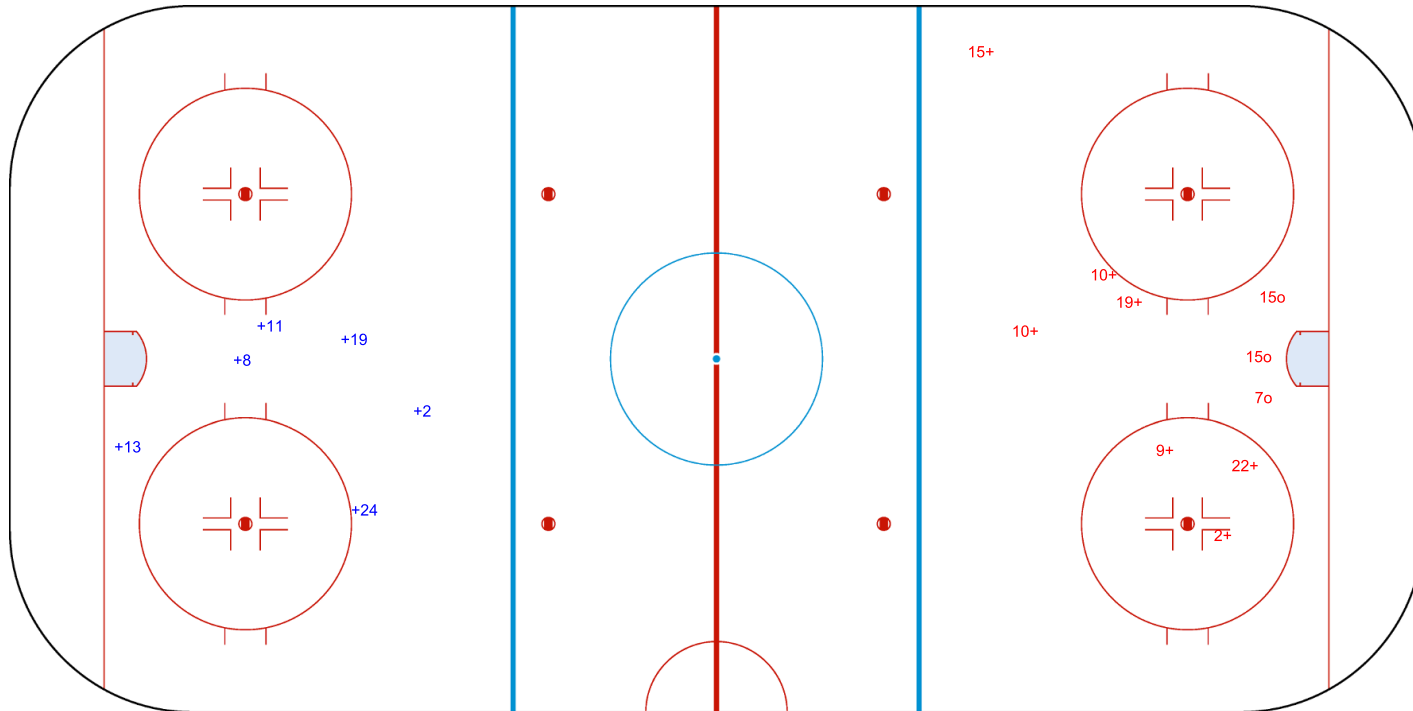

SHOT CHART

BIH - ISR

1st Period

Shots by ISR
Goals (o): 0
SSP (<): 0
SSG (+): 6
SPG (-): 0

Shots by BIH
Goals (o): 3
SSP (>): 0
SSG (+): 7
SPG (-): 0

GK 20 of BIH

GK 25 of ISR

Shots by BIH
Goals (o): 2 SSG (+): 11
SSP (<): 0 SPG (-): 0

GK 25 of ISR

ISR → 2nd Period ← BIH

Shots by ISR
Goals (o): 1 SSG (+): 4
SSP (>): 0 SPG (-): 0

GK 20 of BIH

Shots by ISR
Goals (o): 0
SSP (<): 0
SSG (+): 2
SPG (-): 0

GK 20 of BIH

BIH → 3rd Period ← ISR

Shots by BIH
Goals (o): 0
SSP (>): 0
SSG (+): 12
SPG (-): 0