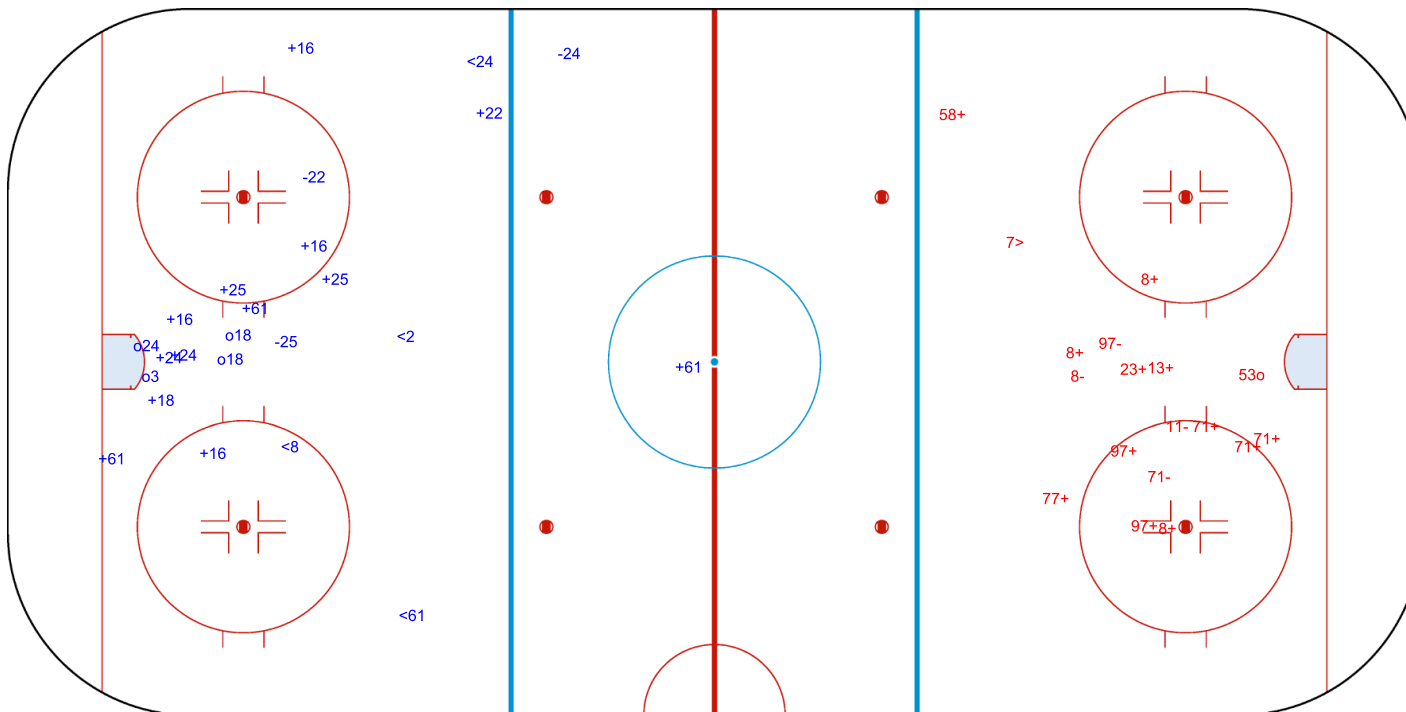

Shots by PHI
Goals (o): 4
SSP (<): 4
SSG (+): 13
SPG (-): 3

SGP → 3rd Period ← PHI

Shots by SGP
Goals (o): 1
SSP (>): 1
SSG (+): 12
SPG (-): 4

Legend:	
GK	Goalkeeper
SPG	Shots past goal
SSG	Shots saved by goalkeeper
SSP	Shots saved by player