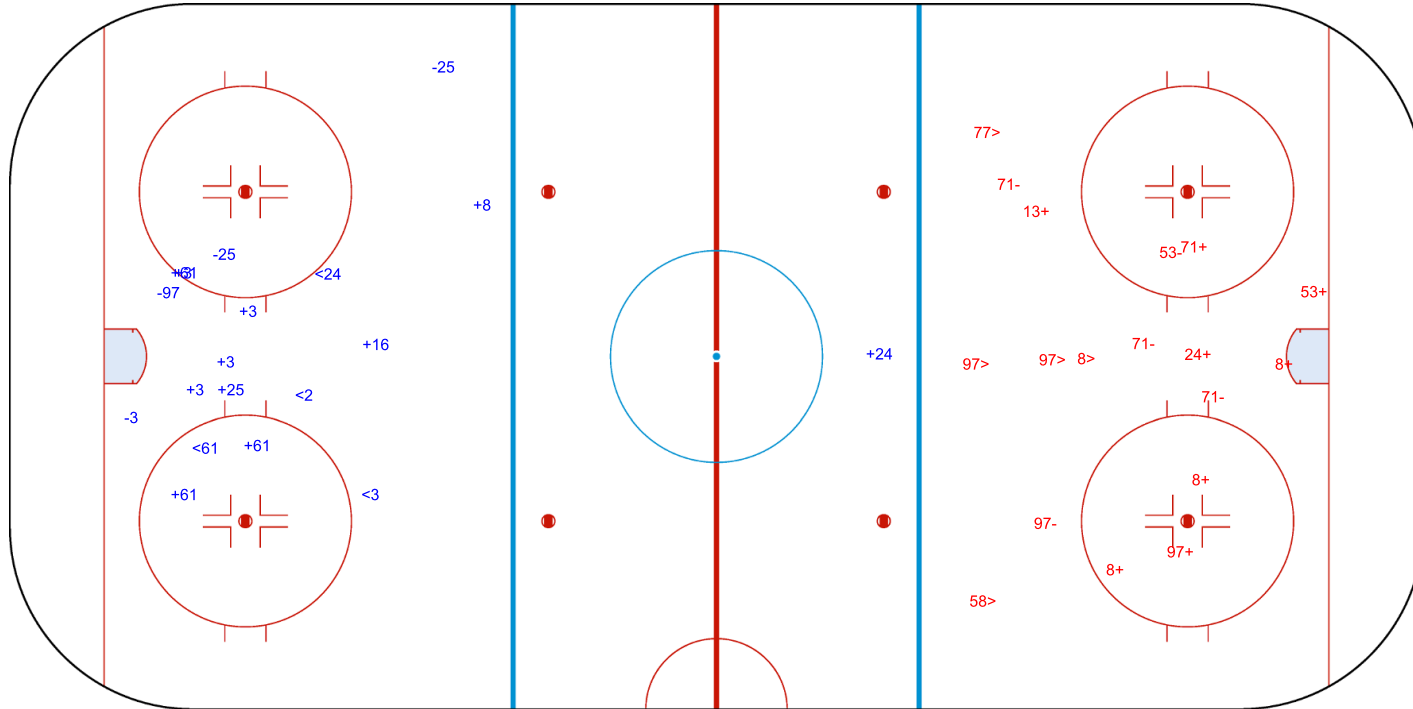

SHOT CHART  
PHI - SGP

Shots by PHI  
Goals (o): 0  
SSP (-): 4  
SSG (+): 11  
SPG (-): 4

GK 6 of SGP

1st Period

Shots by SGP  
Goals (o): 0  
SSP (>): 5  
SSG (+): 8  
SPG (-): 5

GK 29 of PHI

Shots by SGP

Goals (o): 2    SSG (+): 6  
SSP (<): 2    SPG (-): 5

GK 29 of PHI

PHI → 2nd Period ← SGP

Shots by PHI

Goals (o): 2    SSG (+): 8  
SSP (>): 4    SPG (-): 5

GK 6 of SGP

Shots by PHI  
Goals (o): 4  
SSP (<): 4  
SSG (+): 13  
SPG (-): 3