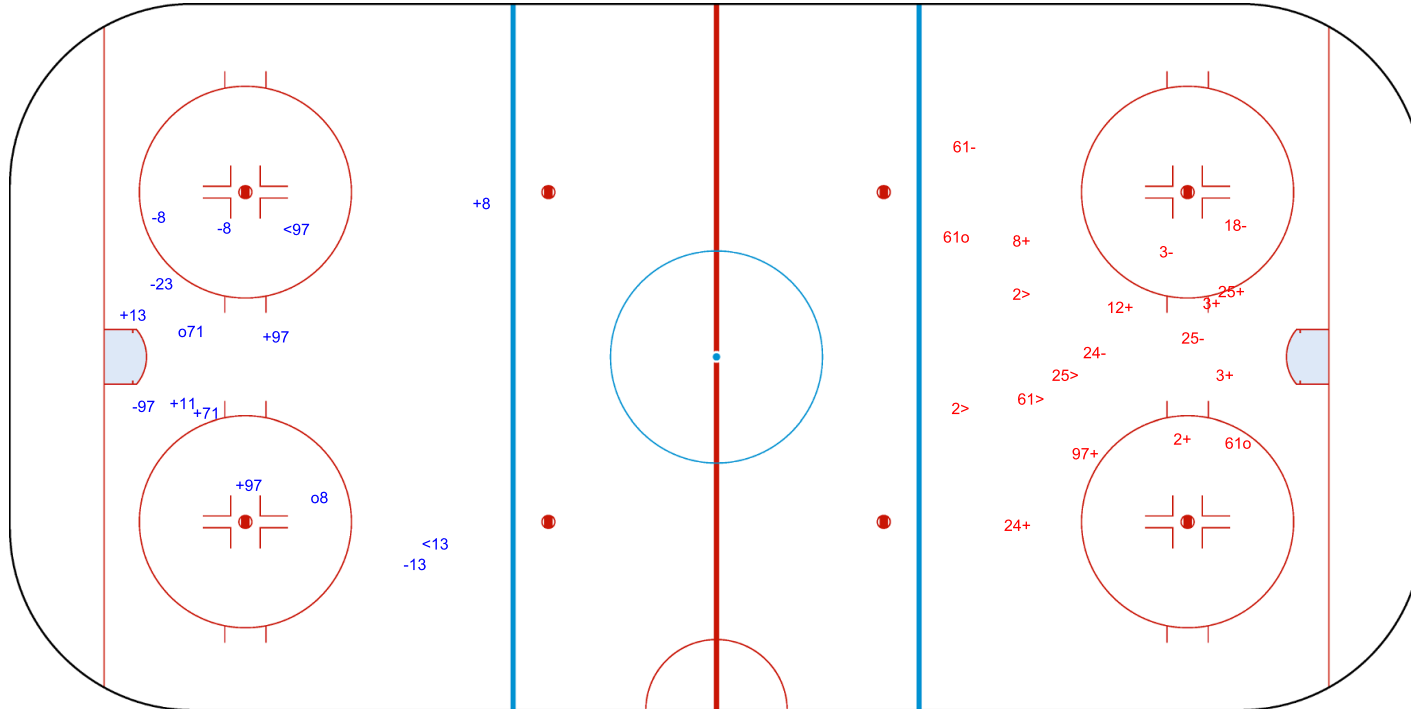

SHOT CHART  
PHI - SGP

Shots by PHI  
Goals (o): 0  
SSP (-): 4  
SSG (+): 11  
SPG (-): 4

GK 6 of SGP

1st Period

Shots by SGP  
Goals (o): 0  
SSP (>): 5  
SSG (+): 8  
SPG (-): 5

GK 29 of PHI

Shots by SGP

Goals (o): 2    SSG (+): 6  
SSP (<): 2    SPG (-): 5

GK 29 of PHI

PHI → 2nd Period ← SGP

Shots by PHI

Goals (o): 2    SSG (+): 8  
SSP (>): 4    SPG (-): 5

GK 6 of SGP

Shots by PHI  
Goals (o): 4  
SSP (<): 4  
SSG (+): 13  
SPG (-): 3