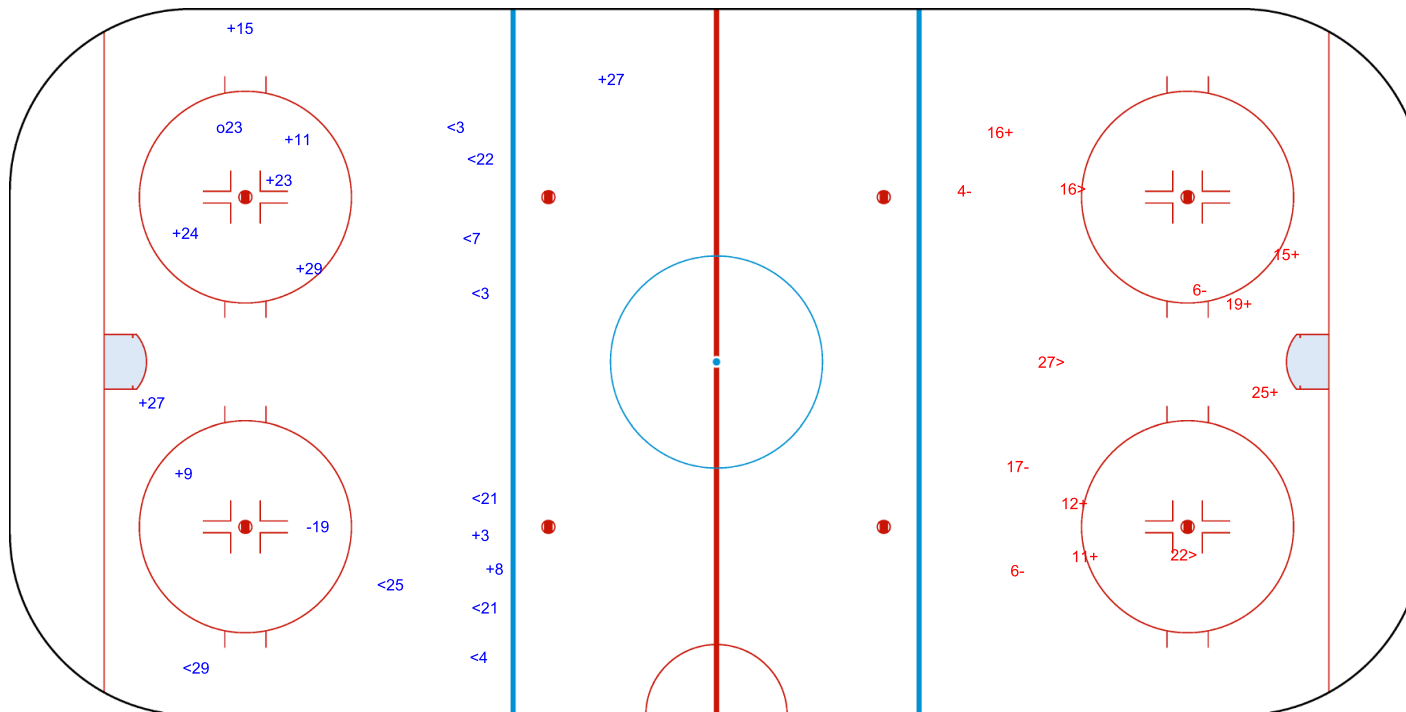

SHOT CHART
SWE - LAT

Shots by SWE
Goals (o): 1 SSG (+): 10
SSP (<): 9 SPG (-): 1

GK 30 of LAT

1st Period

Shots by LAT
Goals (o): 0 SSG (+): 6
SSP (>): 3 SPG (-): 4

GK 1 of SWE

Shots by LAT
Goals (o): 1
SSP (<): 5

GK 1 of SWE

SSG (+): 5
SPG (-): 3

SWE → 2nd Period ← LAT

Shots by SWE
Goals (o): 0
SSP (>): 10

GK 30 of LAT

Shots by SWE
Goals (o): 1 SSG (+): 10
SSP (<): 4 SPG (-): 6

GK 30 of LAT

Shots by LAT
Goals (o): 0 SSG (+): 1
SSP (>): 2 SPG (-): 1