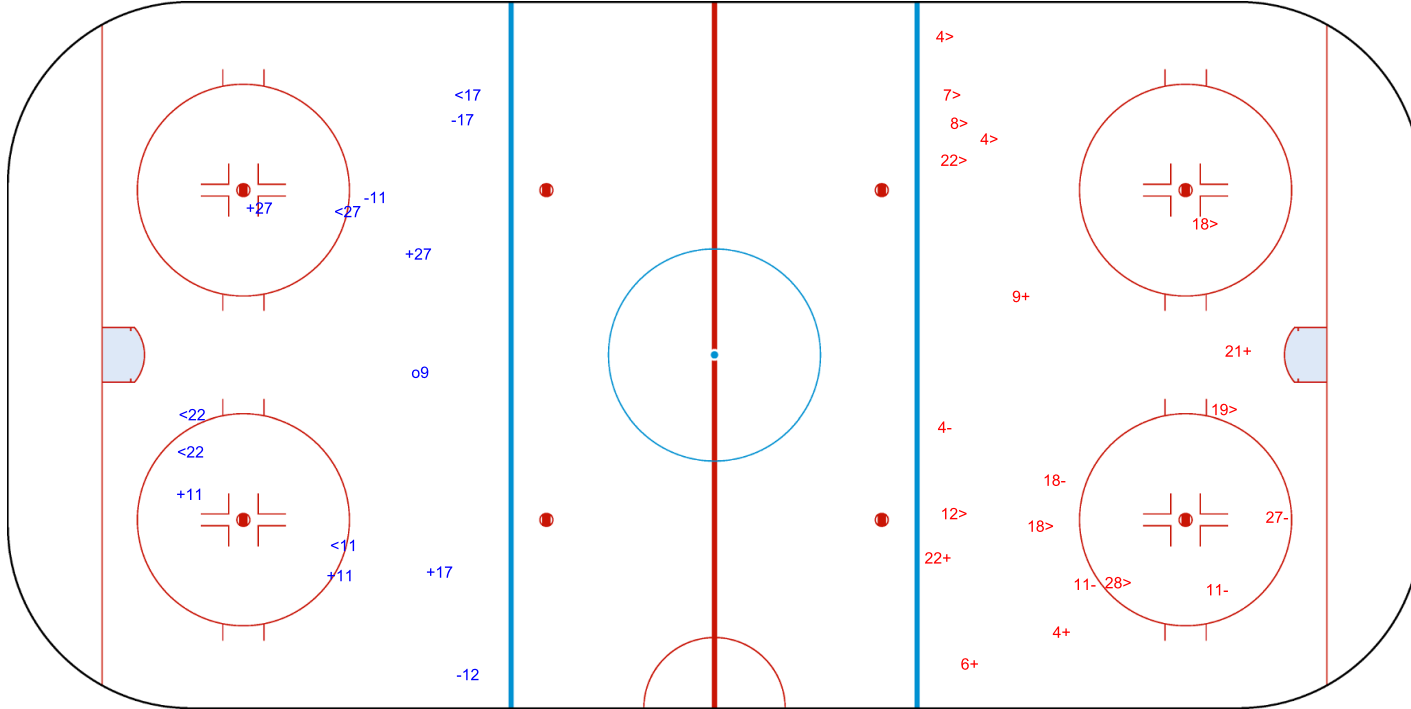

SHOT CHART
SWE - LAT

Shots by SWE
Goals (o): 1 SSG (+): 10
SSP (<): 9 SPG (-): 1

GK 30 of LAT

1st Period

Shots by LAT
Goals (o): 0 SSG (+): 6
SSP (>): 3 SPG (-): 4

GK 1 of SWE

Shots by LAT
Goals (o): 1
SSP (<): 5

GK 1 of SWE

SSG (+): 5
SPG (-): 3

SWE → 2nd Period ← LAT

Shots by SWE
Goals (o): 0
SSP (>): 10

GK 30 of LAT

Shots by SWE
Goals (o): 1 SSG (+): 10
SSP (<): 4 SPG (-): 6

GK 30 of LAT

Shots by LAT
Goals (o): 0 SSG (+): 1
SSP (>): 2 SPG (-): 1