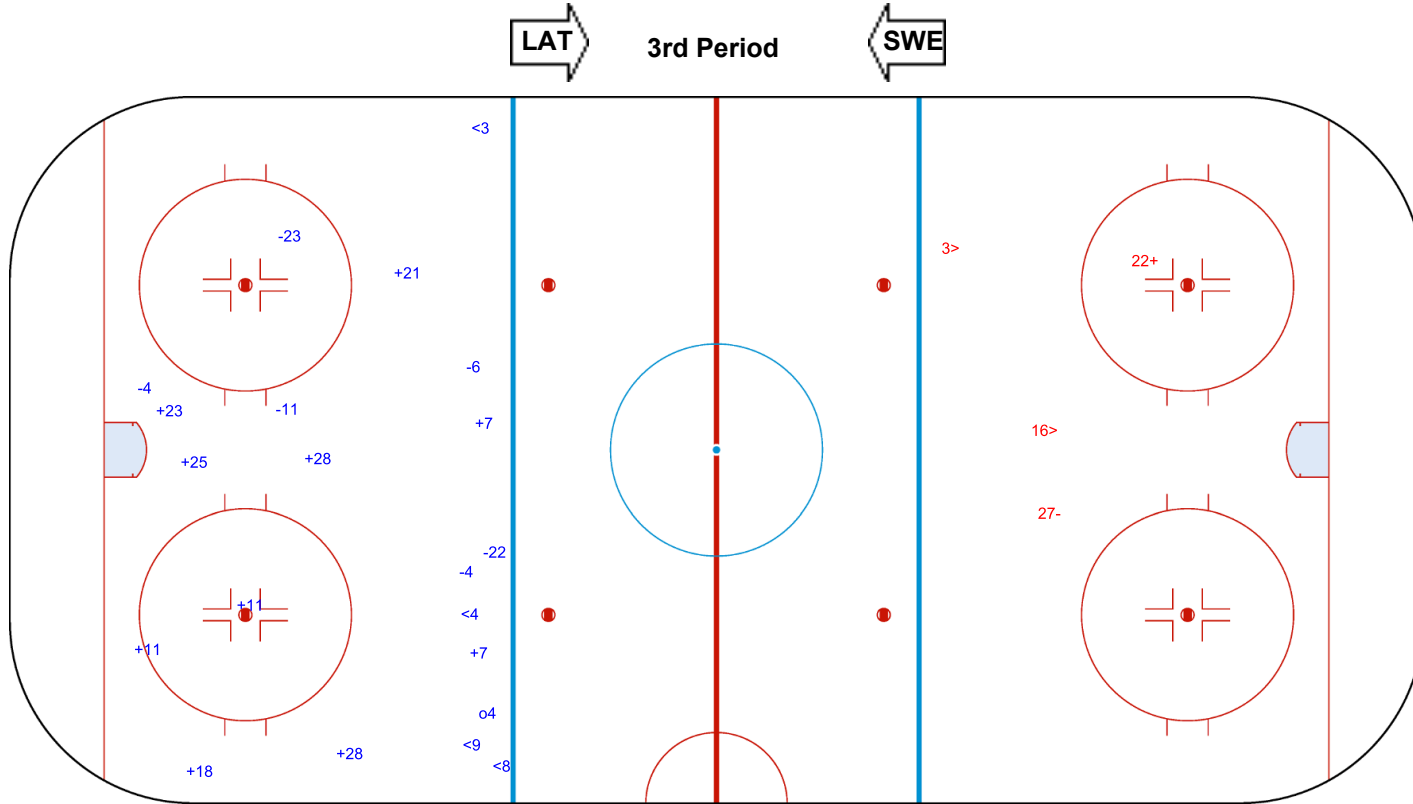

SHOT CHART
SWE - LAT

Shots by SWE
Goals (o): 1 SSG (+): 10
SSP (<): 9 SPG (-): 1

GK 30 of LAT

1st Period

Shots by LAT
Goals (o): 0 SSG (+): 6
SSP (>): 3 SPG (-): 4

GK 1 of SWE

Shots by LAT
Goals (o): 1
SSP (<): 5

GK 1 of SWE

SSG (+): 5
SPG (-): 3

SWE → 2nd Period ← LAT

Shots by SWE
Goals (o): 0
SSP (>): 10

GK 30 of LAT

Shots by SWE
Goals (o): 1 SSG (+): 10
SSP (<): 4 SPG (-): 6

GK 30 of LAT

Shots by LAT
Goals (o): 0 SSG (+): 1
SSP (>): 2 SPG (-): 1