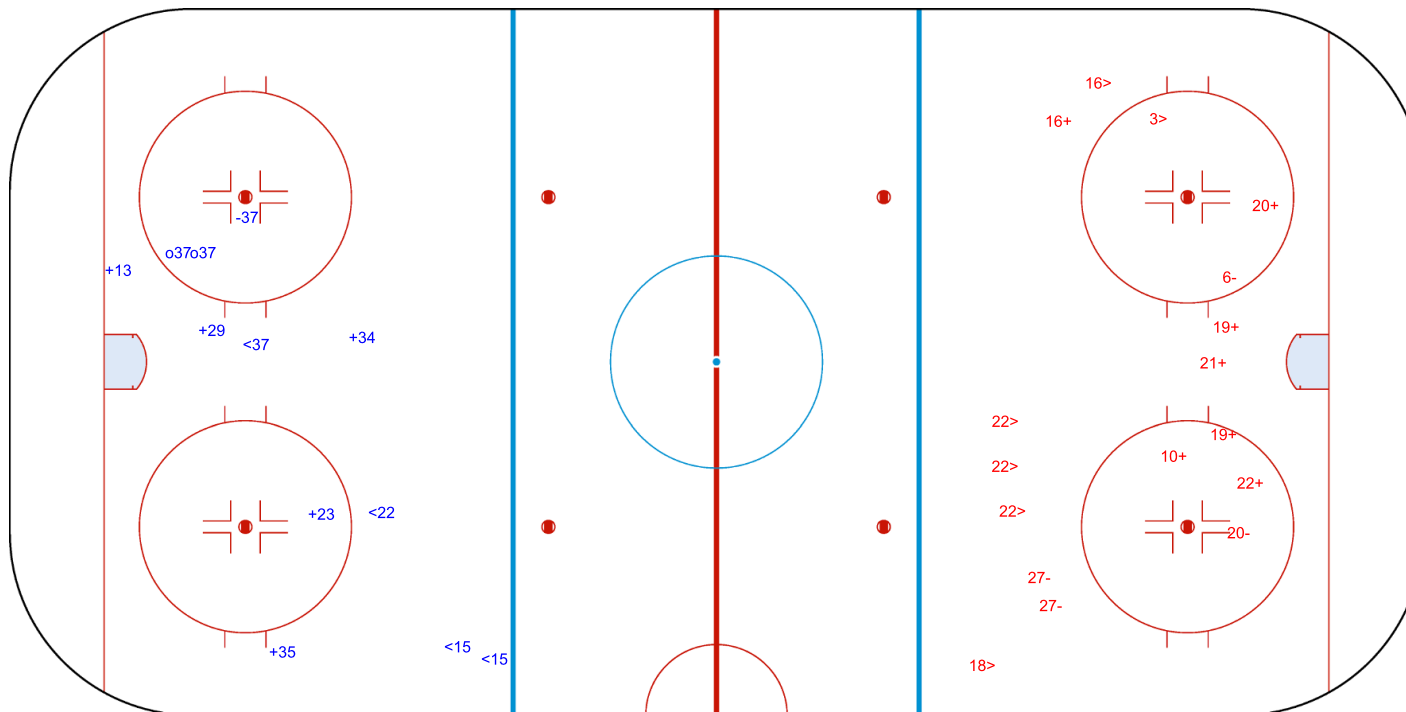

SHOT CHART

LAT - FIN

1st Period

Shots by FIN
Goals (o): 2 SSG (+): 5
SSP (<): 4 SPG (-): 1

Shots by LAT
Goals (o): 0 SSG (+): 7
SSP (>): 6 SPG (-): 4

GK 30 of LAT

GK 1 of FIN

Shots by LAT
Goals (o): 0
SSP (<): 5
SSG (+): 7
SPG (-): 2

GK 1 of FIN

FIN → 2nd Period ← LAT

Shots by FIN
Goals (o): 2
SSP (>): 16
SSG (+): 15
SPG (-): 7

GK 30 of LAT

Shots by FIN
Goals (o): 2
SSP (<): 5
SSG (+): 13
SPG (-): 5

o34
o10

GK 30 of LAT

LAT → 3rd Period ← FIN