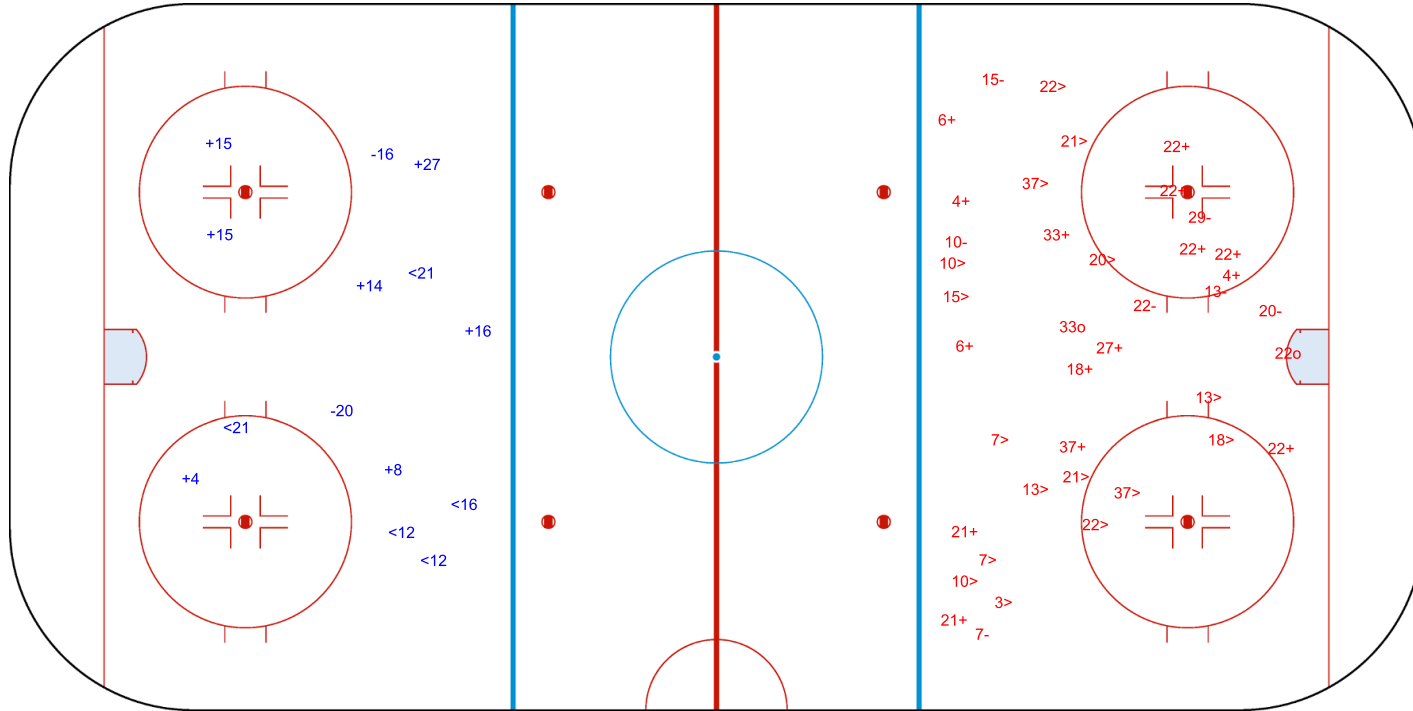

SHOT CHART

LAT - FIN

1st Period

Shots by FIN
Goals (o): 2 SSG (+): 5
SSP (<): 4 SPG (-): 1

Shots by LAT
Goals (o): 0 SSG (+): 7
SSP (>): 6 SPG (-): 4

GK 30 of LAT

GK 1 of FIN

Shots by LAT
Goals (o): 0
SSP (<): 5
SSG (+): 7
SPG (-): 2

GK 1 of FIN

FIN → 2nd Period ← LAT

Shots by FIN
Goals (o): 2
SSP (>): 16
SSG (+): 15
SPG (-): 7

GK 30 of LAT

Shots by FIN
Goals (o): 2
SSP (<): 5
SSG (+): 13
SPG (-): 5

o34
o10

GK 30 of LAT

LAT → 3rd Period ← FIN