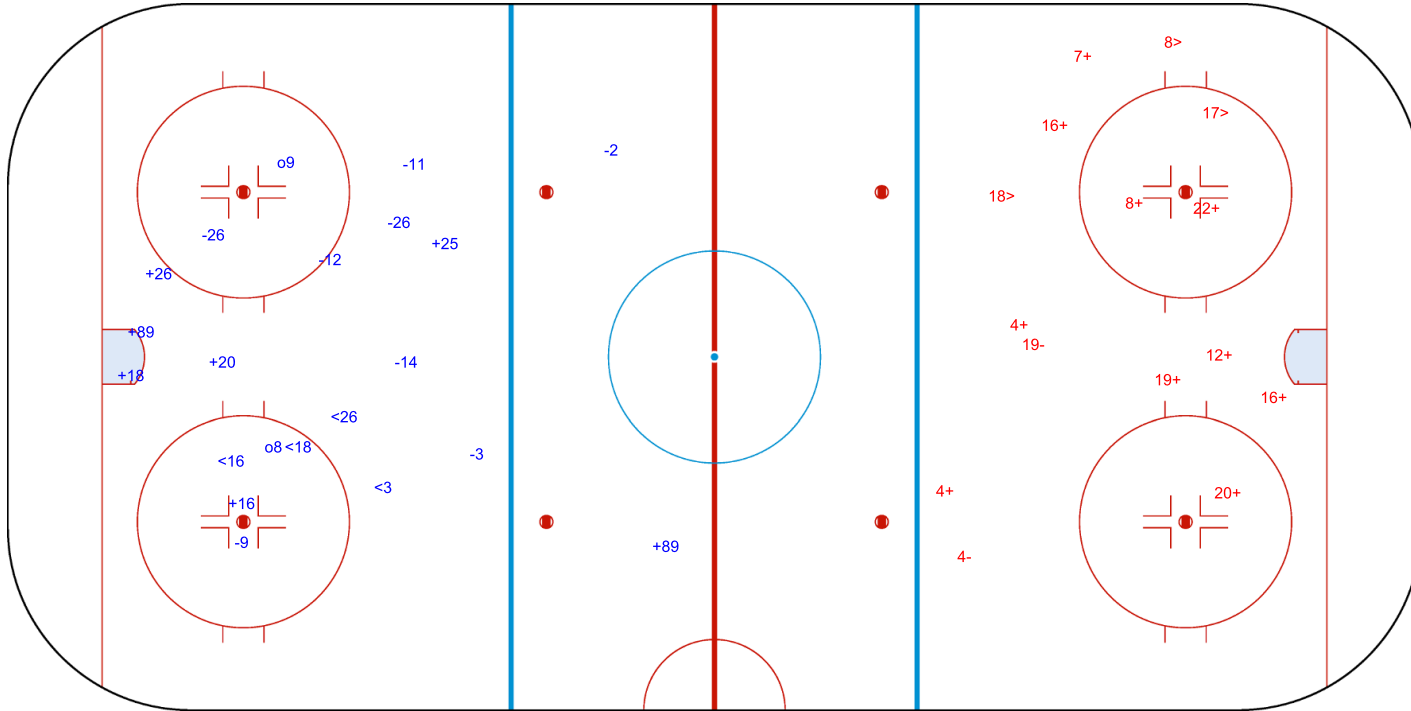

Shots by SUI  
Goals (o): 1  
SSP (<): 1

SSG (+): 6  
SPG (-): 1

GK 30 of USA

USA → 2nd Period ← SUI

Shots by USA  
Goals (o): 5  
SSP (>): 3

SSG (+): 17  
SPG (-): 11

GK 30 of SUI

Shots by USA

Goals (o): 2    SSG (+): 7  
SSP (<): 4    SPG (-): 8

GK 29 of SUI

GK 30 of SUI

SUI → 3rd Period ← USA

Shots by SUI

Goals (o): 0    SSG (+): 10  
SSP (>): 3    SPG (-): 2

GK 30 of USA

Legend:	
<b>GK</b>	Goalkeeper
<b>SPG</b>	Shots past goal
<b>SSG</b>	Shots saved by goalkeeper
<b>SSP</b>	Shots saved by player