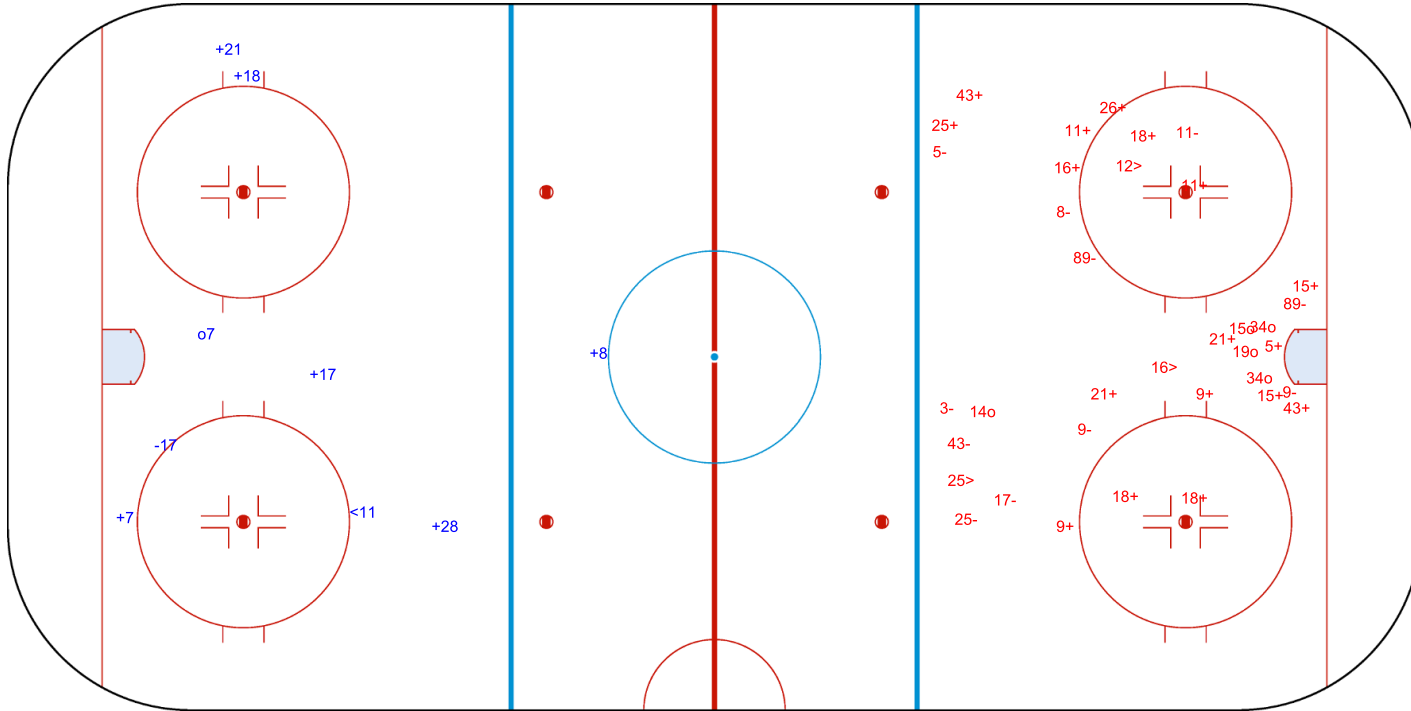

SHOT CHART  
SUI - USA

Shots by USA  
Goals (o): 0  
SSP (<): 4  
SSG (+): 8  
SPG (-): 9

GK 30 of SUI

SUI → 1st Period ← USA

Shots by SUI  
Goals (o): 0  
SSP (>): 5  
SSG (+): 7  
SPG (-): 2

GK 30 of USA

Shots by SUI  
Goals (o): 1  
SSP (<): 1

SSG (+): 6  
SPG (-): 1

GK 30 of USA

USA → 2nd Period ← SUI

Shots by USA  
Goals (o): 5  
SSP (>): 3

SSG (+): 17  
SPG (-): 11

GK 30 of SUI

Shots by USA