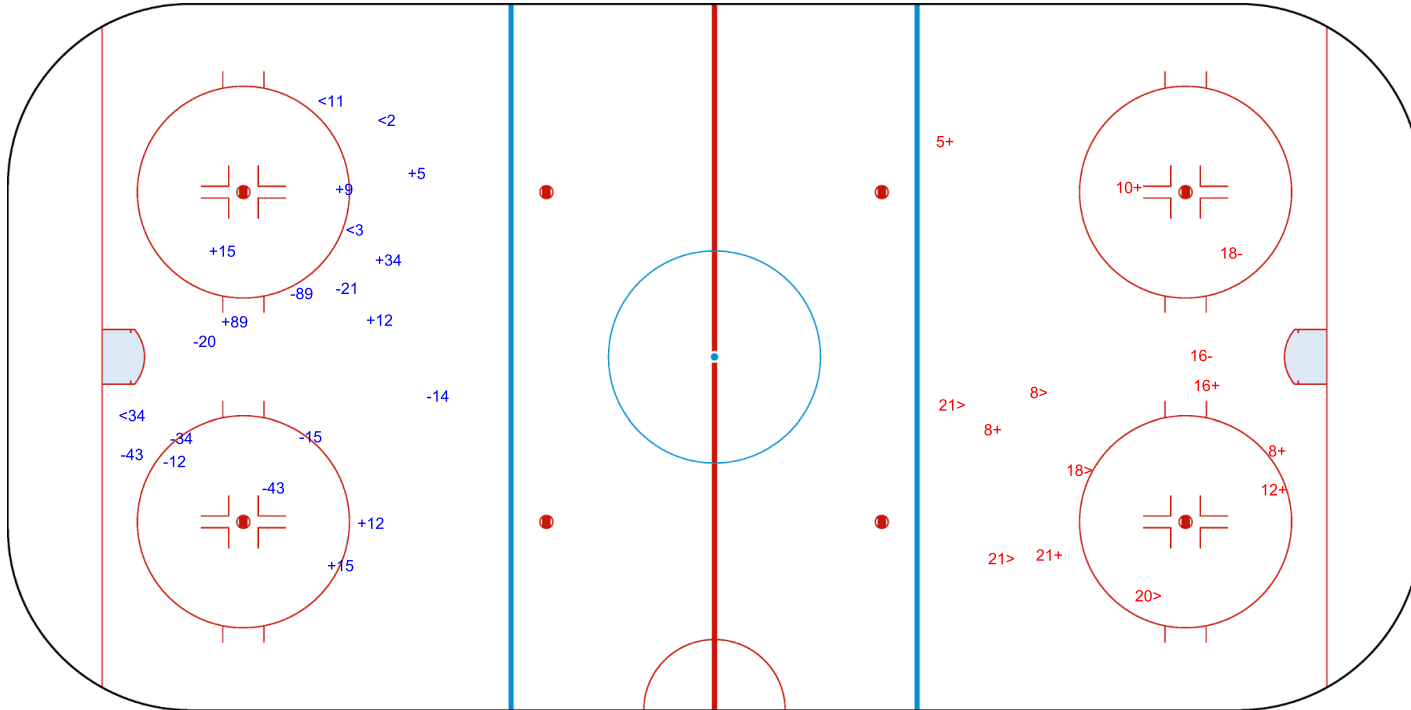

SHOT CHART  
SUI - USA

Shots by USA  
Goals (o): 0  
SSP (<): 4  
SSG (+): 8  
SPG (-): 9

GK 30 of SUI

SUI → 1st Period ← USA

Shots by SUI  
Goals (o): 0  
SSP (>): 5  
SSG (+): 7  
SPG (-): 2

GK 30 of USA

Shots by SUI  
Goals (o): 1  
SSP (<): 1

SSG (+): 6  
SPG (-): 1

GK 30 of USA

USA → 2nd Period ← SUI

Shots by USA  
Goals (o): 5  
SSP (>): 3

SSG (+): 17  
SPG (-): 11

GK 30 of SUI

Shots by USA