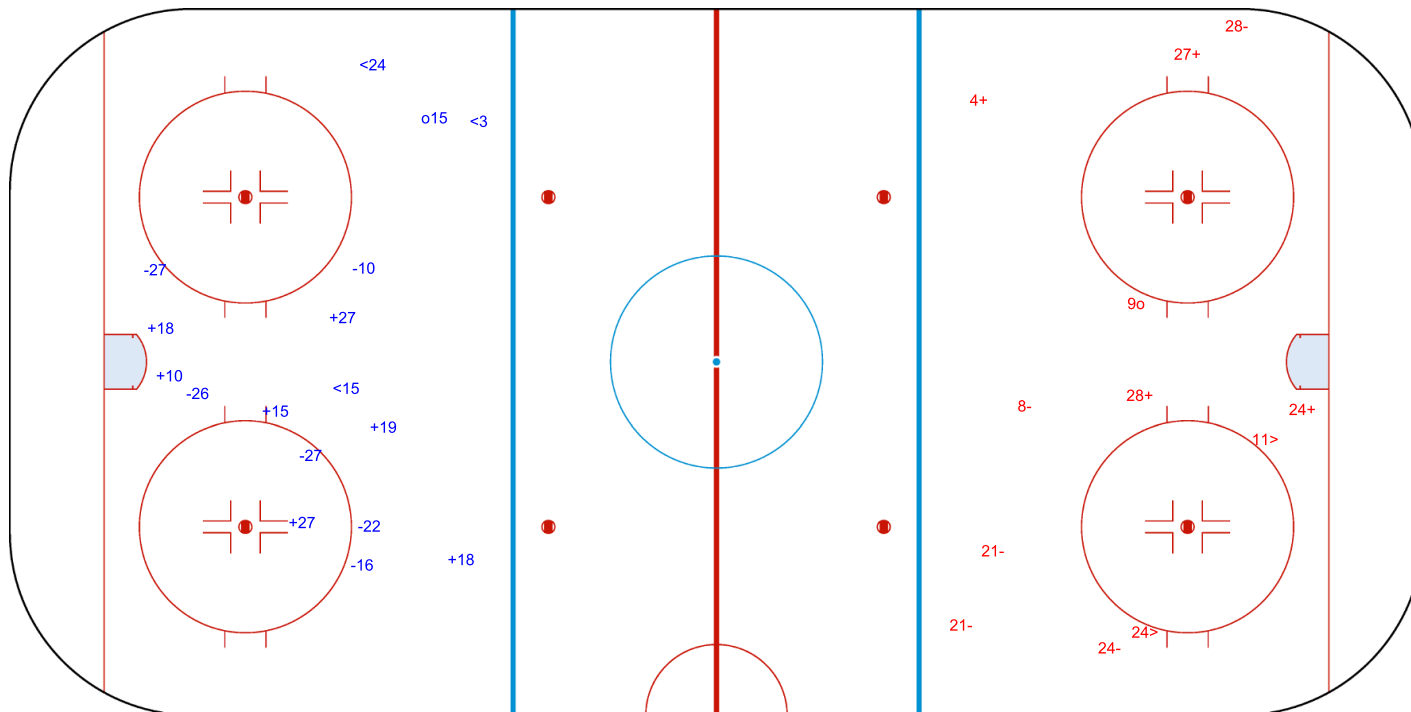

Shots by GER

Goals (o): 1   SSG (+): 7

SSP (-): 3   SPG (-): 6

GK 30 of SWE

3rd Period

Shots by SWE

Goals (o): 1   SSG (+): 4

SSP (>): 2   SPG (-): 5

GK 1 of GER

GK 30 of GER

Legend:	
GK	Goalkeeper
SPG	Shots past goal
SSG	Shots saved by goalkeeper
SSP	Shots saved by player