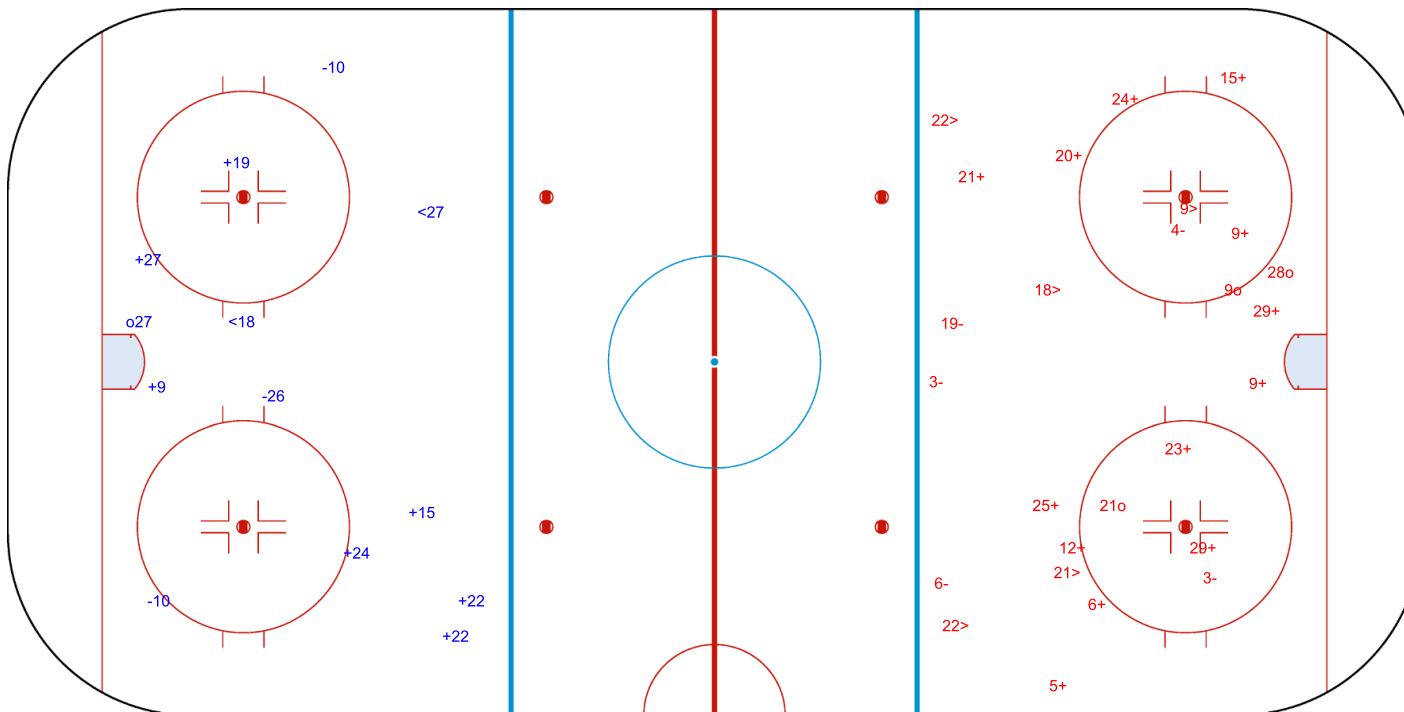

SHOT CHART  
SWE - GER

Shots by GER  
Goals (o): 1    SSG (+): 7  
SSP (<): 2    SPG (-): 3

SWE → 1st Period ← GER

Shots by SWE  
Goals (o): 3    SSG (+): 13  
SSP (>): 5    SPG (-): 5

Shots by SWE  
Goals (o): 0  
SSP (<): 7

SSG (+): 9  
SPG (-): 4

GK 30 of GER

GER → 2nd Period ← SWE

Shots by GER

Goals (o): 0  
SSP (>): 6  
SSG (+): 6  
SPG (-): 4

GK 30 of SWE

Shots by GER

Goals (o): 1    SSG (+): 7