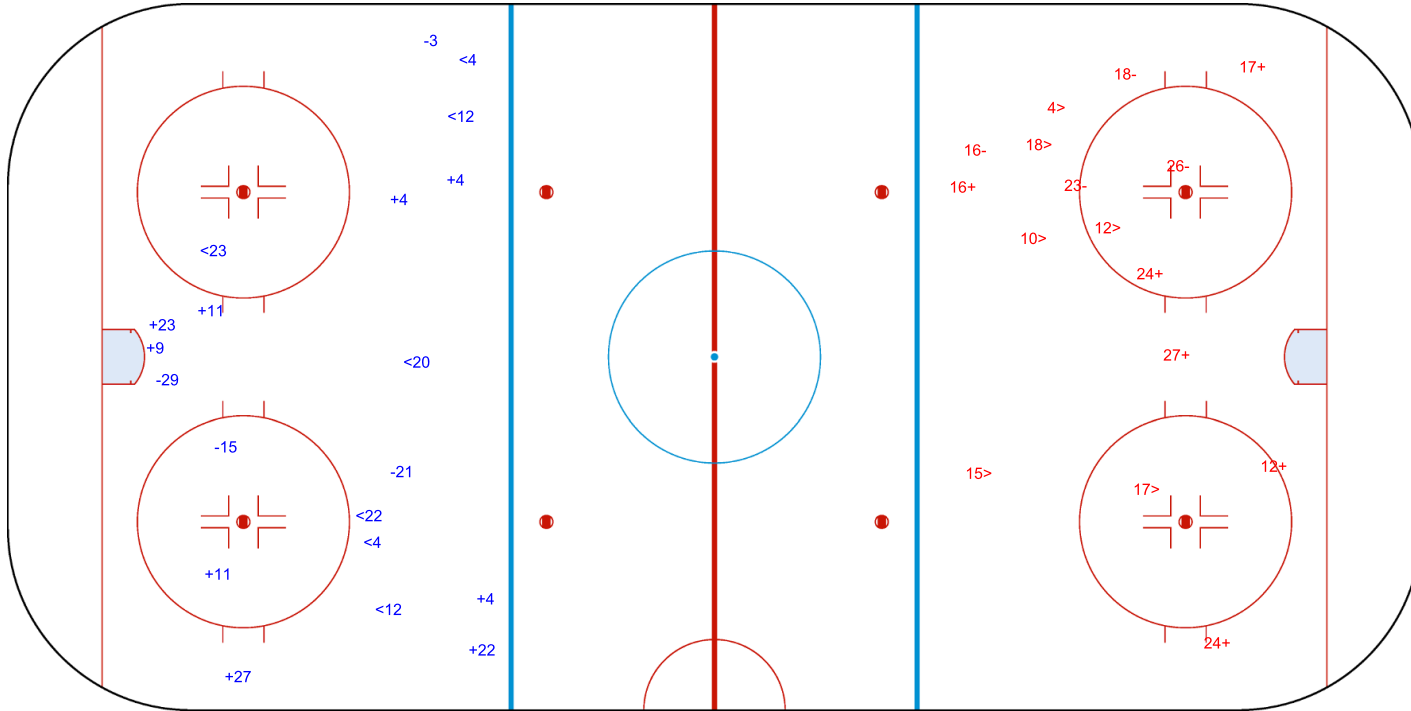

SHOT CHART  
SWE - GER

Shots by GER  
Goals (o): 1    SSG (+): 7  
SSP (<): 2    SPG (-): 3

SWE → 1st Period ← GER

Shots by SWE  
Goals (o): 3    SSG (+): 13  
SSP (>): 5    SPG (-): 5

Shots by SWE  
Goals (o): 0  
SSP (<): 7

SSG (+): 9  
SPG (-): 4

GK 30 of GER

GER → 2nd Period ← SWE

Shots by GER

Goals (o): 0  
SSP (>): 6  
SSG (+): 6  
SPG (-): 4

GK 30 of SWE

Shots by GER

Goals (o): 1    SSG (+): 7