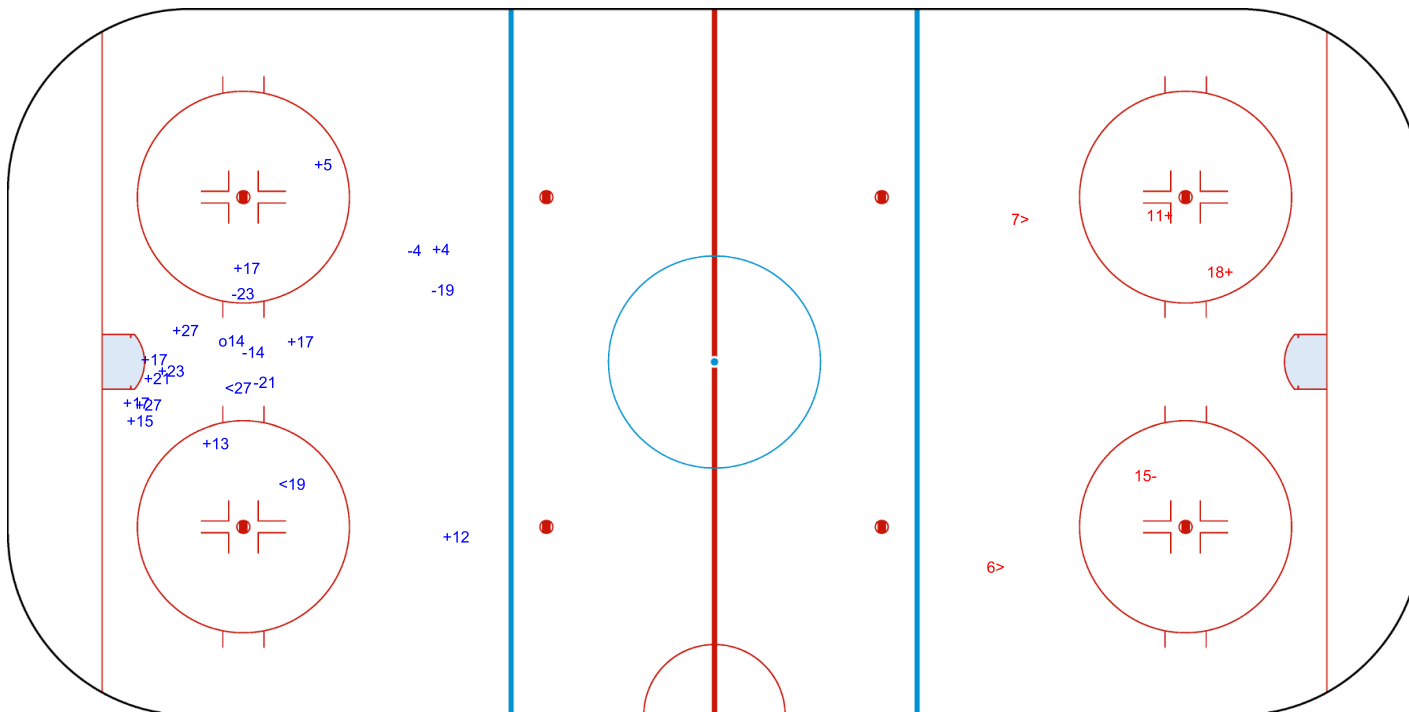

Goals (o): 0    SSG (+): 2  
SSP (<): 1    SPG (-): 1

GK 1 of LTU

LTU → 2nd Period ← ROU

Shots by LTU

Goals (o): 2    SSG (+): 16  
SSP (>): 3    SPG (-): 3

GK 20 of ROU

Shots by LTU  
Goals (o): 1    SSG (+): 13  
SSP (<): 2    SPG (-): 5

o14

GK 20 of ROU

ROU

3rd Period

LTU

Shots by ROU  
Goals (o): 0    SSG (+): 2  
SSP (>): 2    SPG (-): 1

GK 1 of LTU

Legend:		
<b>GK</b>	Goalkeeper	
<b>SPG</b>	Shots past goal	
<b>SSG</b>	Shots saved by goalkeeper	
<b>SSP</b>	Shots saved by player	