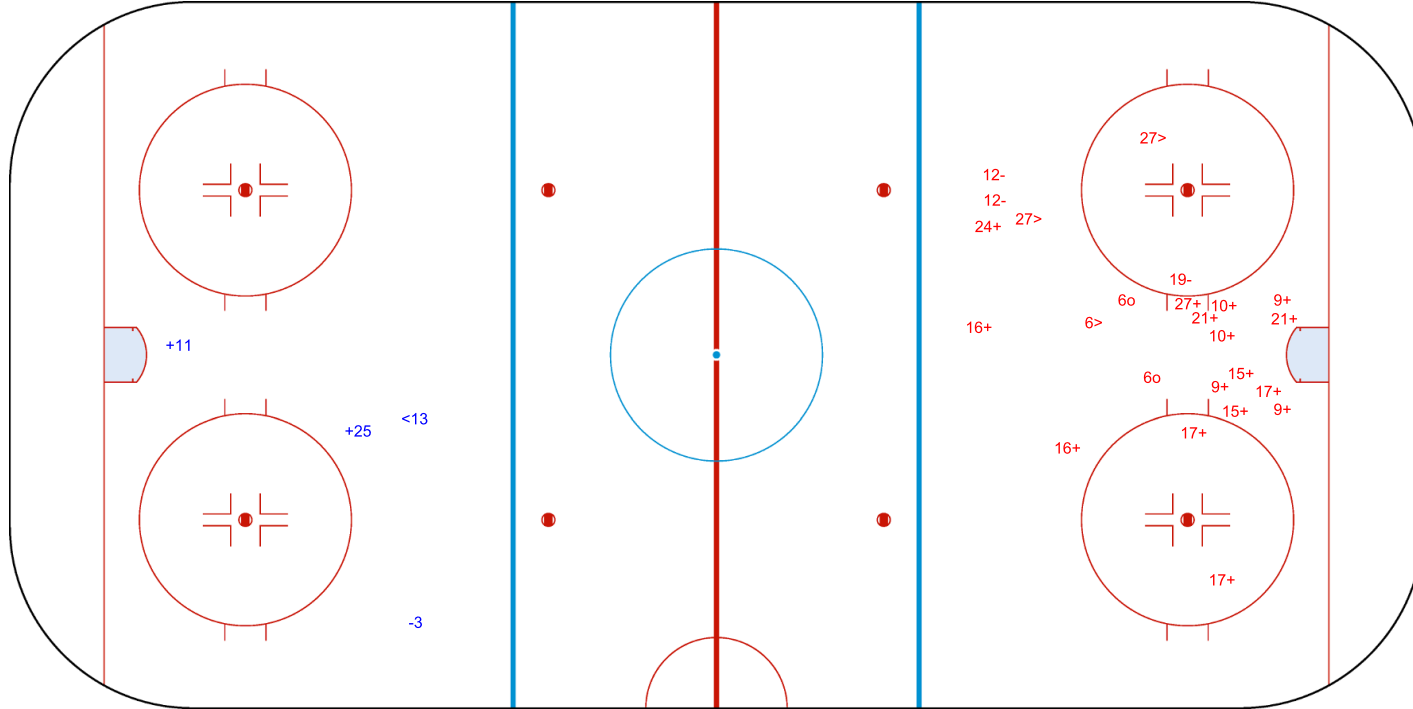

SHOT CHART  
LTU - ROU

Shots by LTU  
Goals (o): 1  
SSP (<): 5  
SSG (+): 25  
SPG (-): 2

GK 20 of ROU

1st Period

Shots by ROU  
Goals (o): 0  
SSP (>): 1  
SSG (+): 5  
SPG (-): 1

GK 1 of LTU

Shots by ROU

Goals (o): 0    SSG (+): 2  
SSP (<): 1    SPG (-): 1

GK 1 of LTU

LTU → 2nd Period ← ROU

Shots by LTU

Goals (o): 2    SSG (+): 16  
SSP (>): 3    SPG (-): 3

GK 20 of ROU

Shots by LTU  
Goals (o): 1    SSG (+): 13  
SSP (<): 2    SPG (-): 5