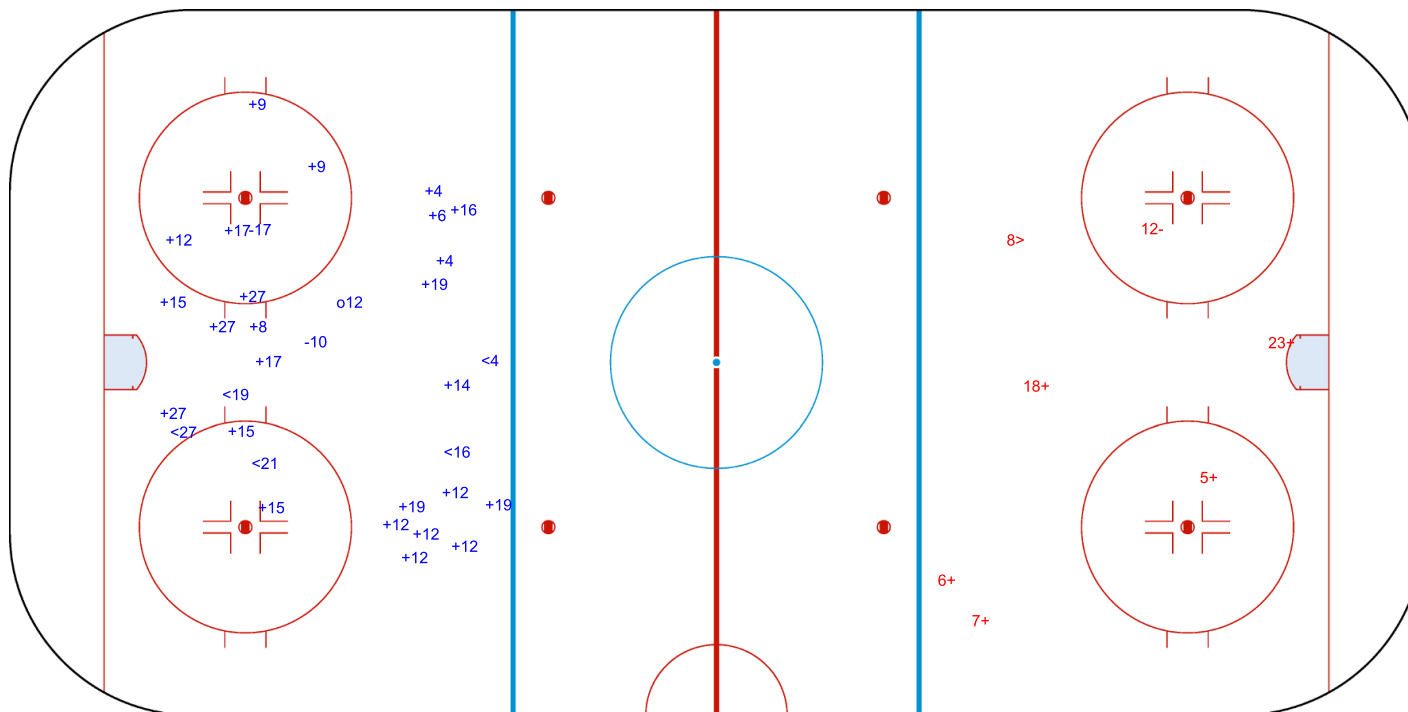

SHOT CHART  
LTU - ROU

Shots by LTU  
Goals (o): 1  
SSP (<): 5  
SSG (+): 25  
SPG (-): 2

GK 20 of ROU

1st Period

Shots by ROU  
Goals (o): 0  
SSP (>): 1  
SSG (+): 5  
SPG (-): 1

GK 1 of LTU

Shots by ROU

Goals (o): 0    SSG (+): 2  
SSP (<): 1    SPG (-): 1

GK 1 of LTU

LTU → 2nd Period ← ROU

Shots by LTU

Goals (o): 2    SSG (+): 16  
SSP (>): 3    SPG (-): 3

GK 20 of ROU

Shots by LTU  
Goals (o): 1    SSG (+): 13  
SSP (<): 2    SPG (-): 5