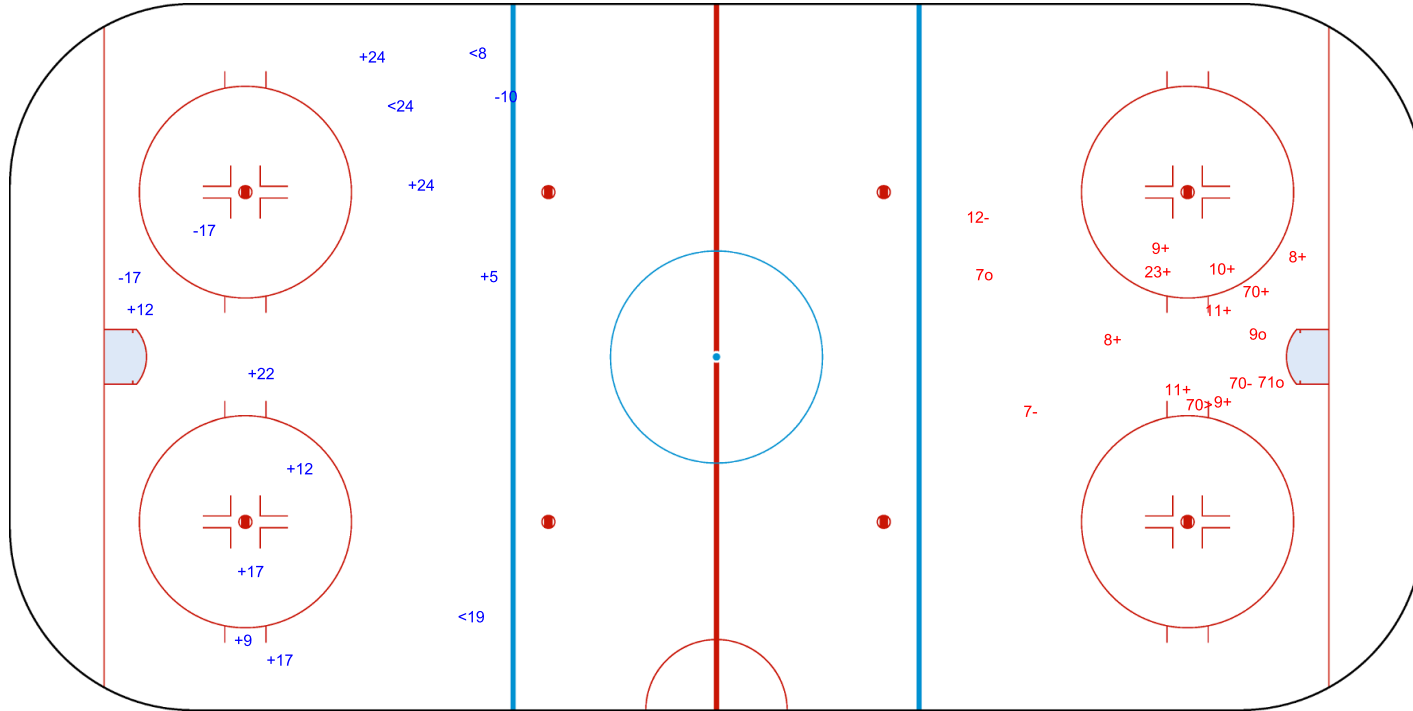

SHOT CHART
CRO - NED

Shots by CRO
Goals (o): 3
SSP (<): 0

SSG (+): 7
SPG (-): 1

GK 20 of NED

1st Period

Shots by NED

Goals (o): 1
SSP (>): 4

SSG (+): 7
SPG (-): 2

GK 1 of CRO

Shots by NED

Goals (o): 0 SSG (+): 9
SSP (<): 3 SPG (-): 3

GK 1 of CRO

CRO → 2nd Period ← NED

Shots by CRO

Goals (o): 3 SSG (+): 9
SSP (>): 1 SPG (-): 3

GK 20 of NED