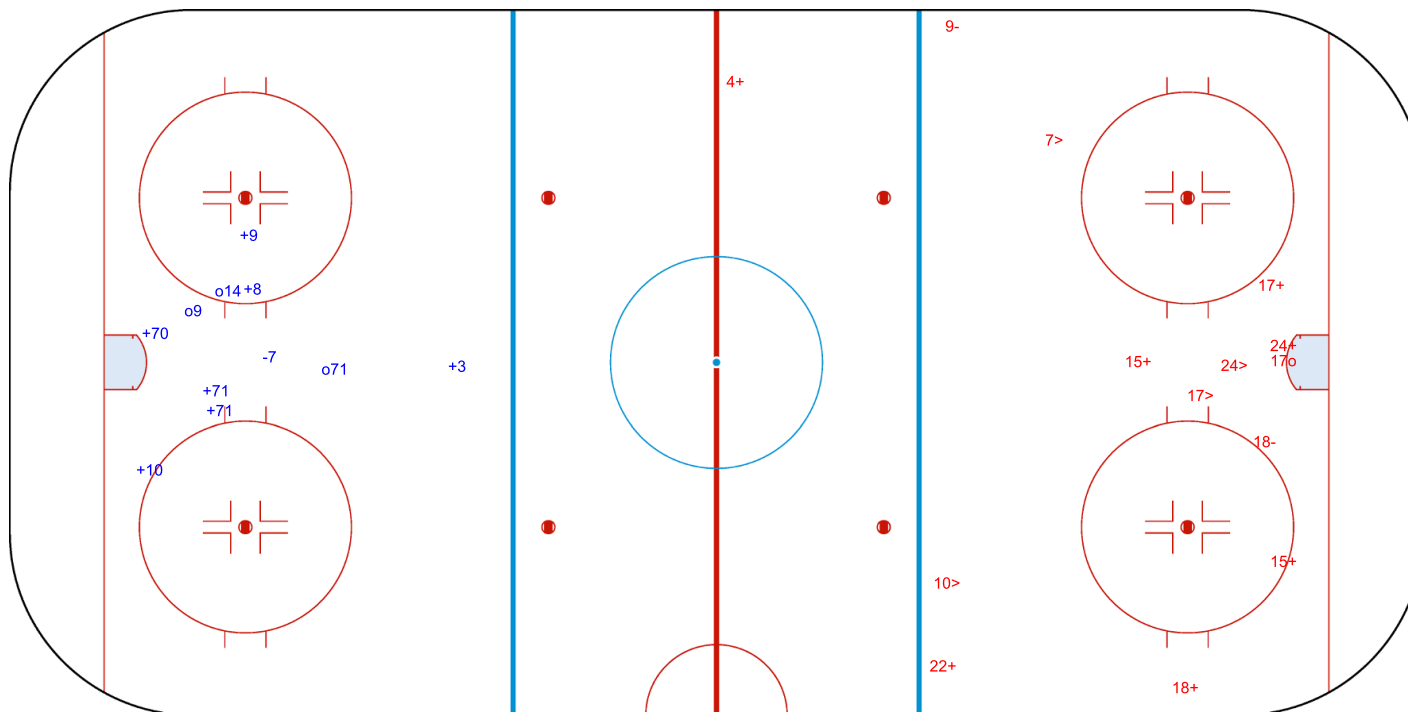

SHOT CHART
CRO - NED

Shots by CRO
Goals (o): 3
SSP (<): 0

SSG (+): 7
SPG (-): 1

GK 20 of NED

1st Period

Shots by NED

Goals (o): 1
SSP (>): 4

SSG (+): 7
SPG (-): 2

GK 1 of CRO

Shots by NED

Goals (o): 0 SSG (+): 9
SSP (<): 3 SPG (-): 3

GK 1 of CRO

CRO → 2nd Period ← NED

Shots by CRO

Goals (o): 3 SSG (+): 9
SSP (>): 1 SPG (-): 3

GK 20 of NED