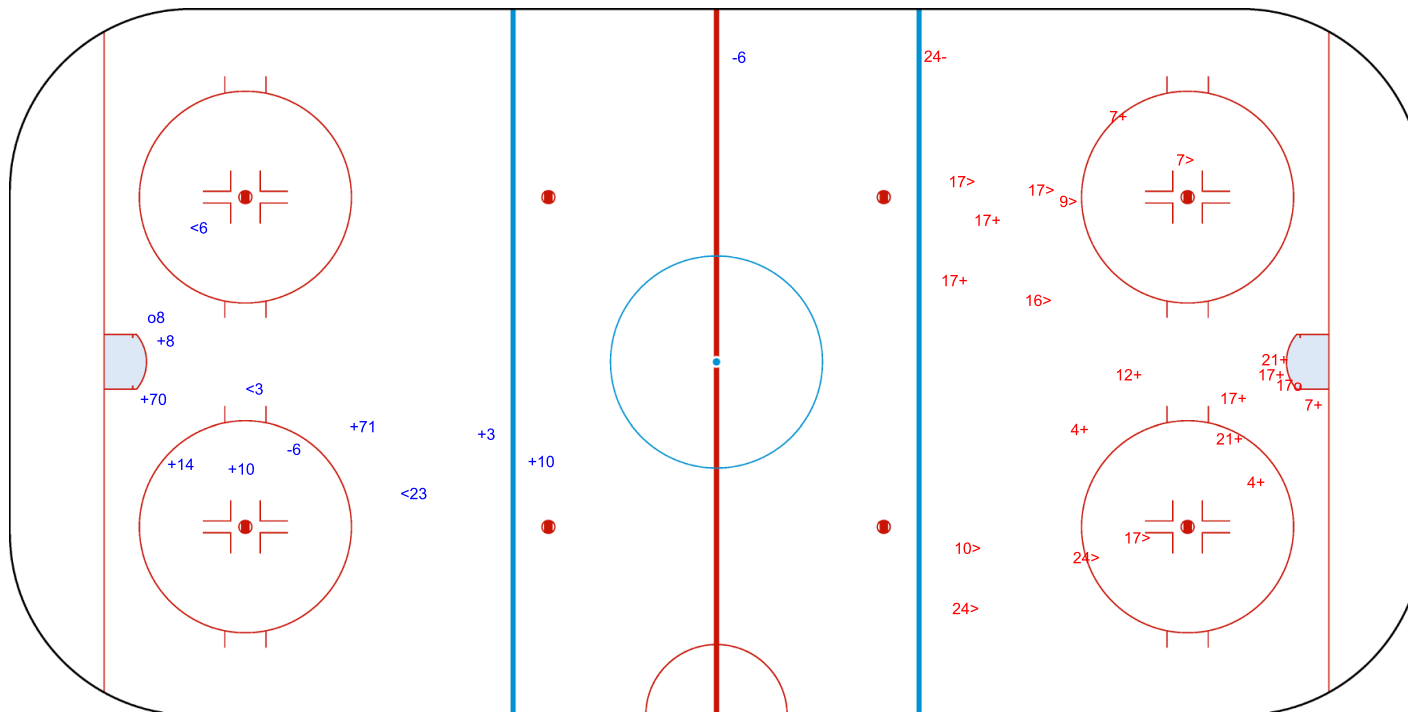

GK 25 of NED

Shots by CRO

Goals (o): 1 SSG (+): 7
SSP (<): 3 SPG (-): 2

GK 20 of NED

3rd Period

Shots by NED

Goals (o): 1 SSG (+): 11
SSP (>): 9 SPG (-): 1

GK 1 of CRO