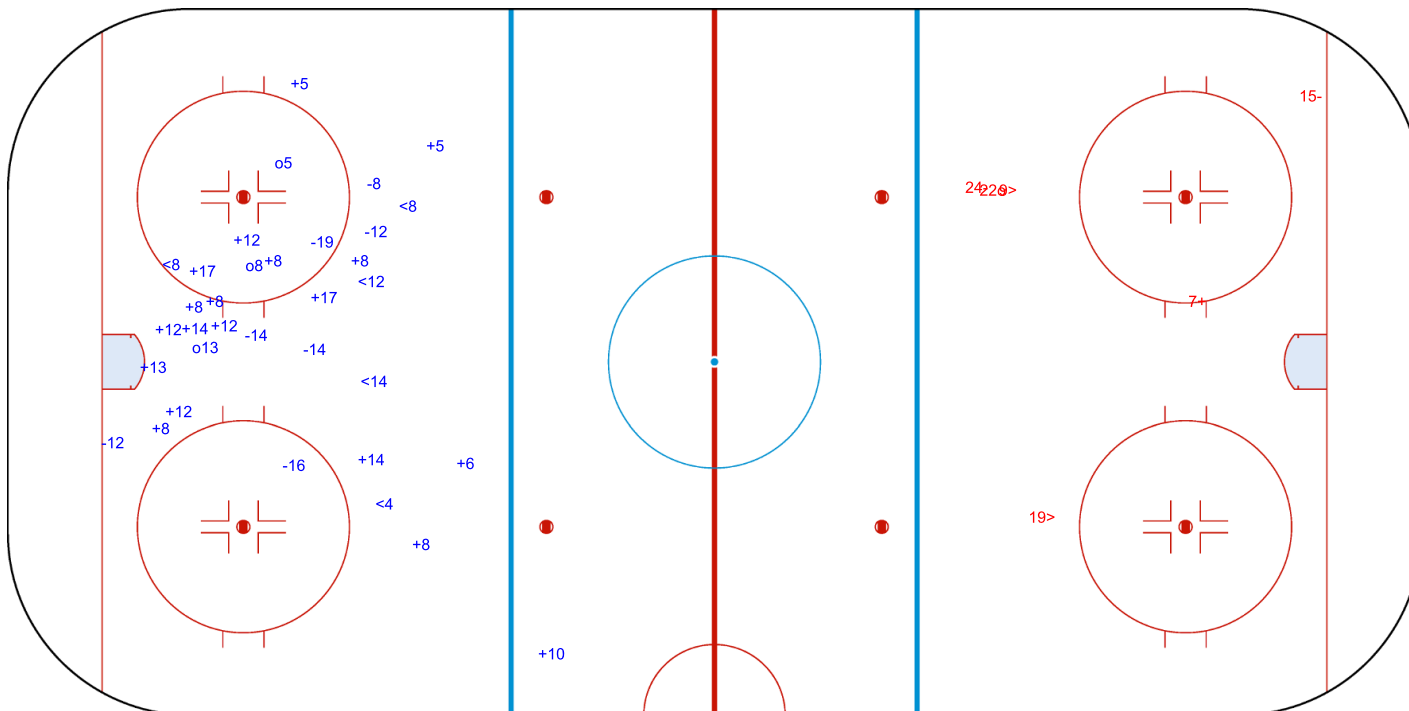

SHOT CHART
NED - GBR

Shots by NED
Goals (o): 0
SSP (<): 1
SSG (+): 6
SPG (-): 1

GK 1 of GBR

1st Period

Shots by GBR
Goals (o): 0
SSP (>): 2
SSG (+): 15
SPG (-): 8

GK 25 of NED

Shots by GBR

Goals (o): 3 SSG (+): 19

SSP (<): 5 SPG (-): 7

GK 25 of NED

2nd Period

Shots by NED

Goals (o): 1 SSG (+): 1

SSP (>): 2 SPG (-): 2

GK 1 of GBR

Shots by NED