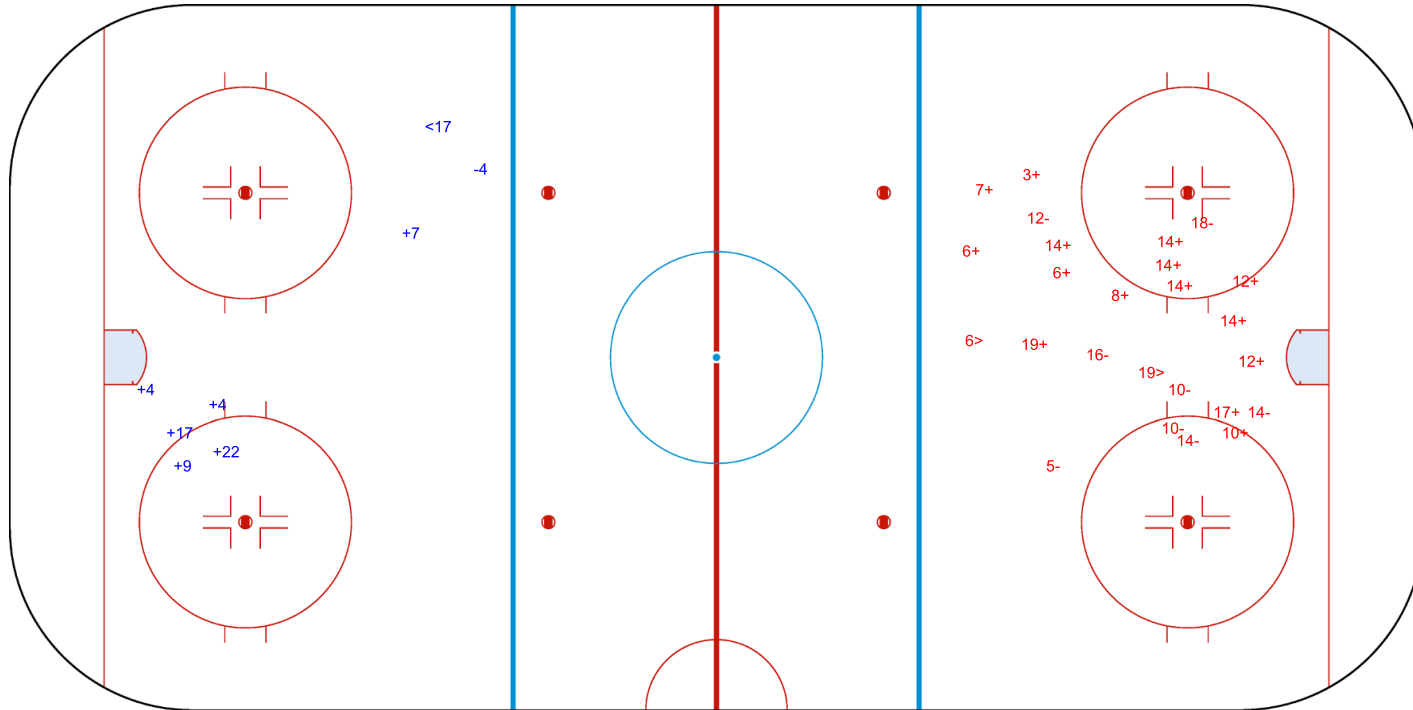

SHOT CHART
NED - GBR

Shots by NED
Goals (o): 0
SSP (<): 1
SSG (+): 6
SPG (-): 1

GK 1 of GBR

1st Period

Shots by GBR
Goals (o): 0
SSP (>): 2
SSG (+): 15
SPG (-): 8

GK 25 of NED

Shots by GBR

Goals (o): 3 SSG (+): 19

SSP (<): 5 SPG (-): 7

GK 25 of NED

2nd Period

Shots by NED

Goals (o): 1 SSG (+): 1

SSP (>): 2 SPG (-): 2

GK 1 of GBR

Shots by NED