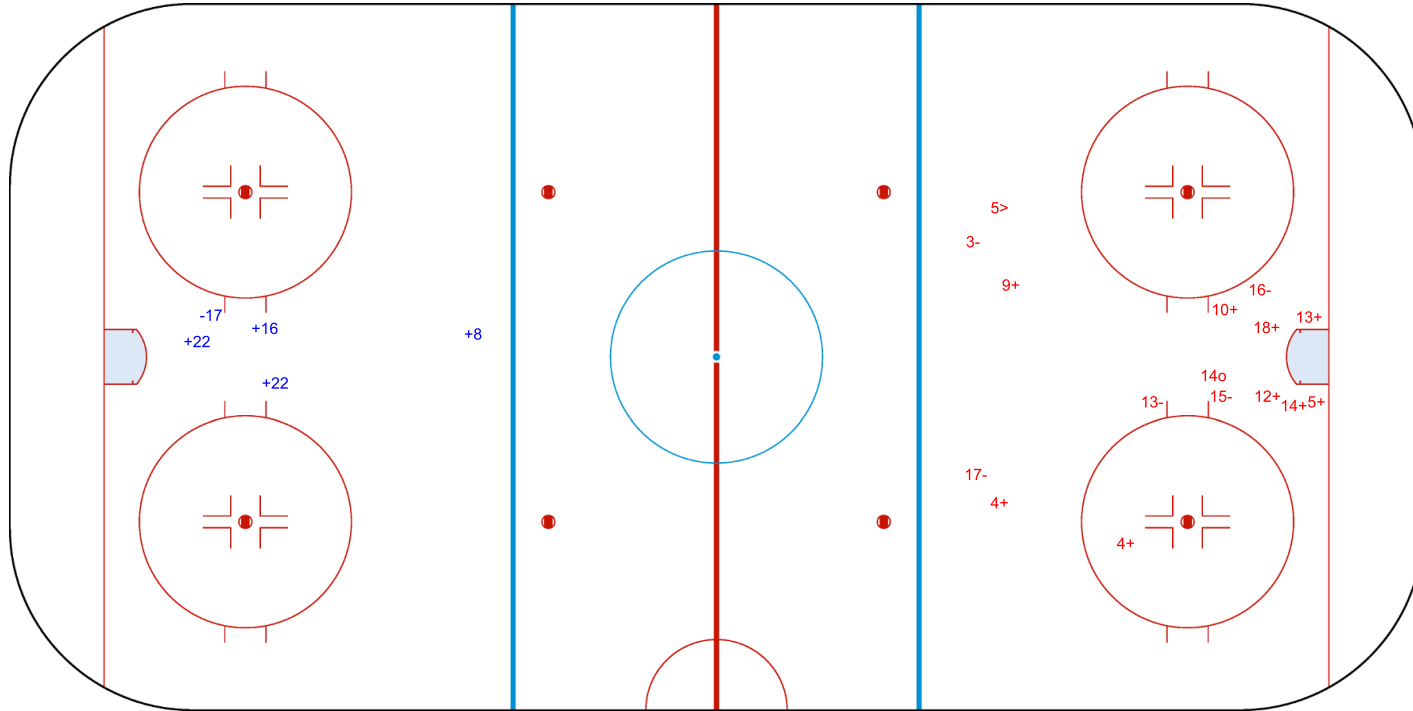

Goals (o): 0 SSG (+): 4
SSP (<): 0 SPG (-): 1

GK 1 of GBR

GBR → 3rd Period ← NED

Shots by GBR

Goals (o): 1 SSG (+): 9
SSP (>): 1 SPG (-): 5

GK 25 of NED

Legend:		
GK	Goalkeeper	
SPG	Shots past goal	
SSG	Shots saved by goalkeeper	
SSP	Shots saved by player	