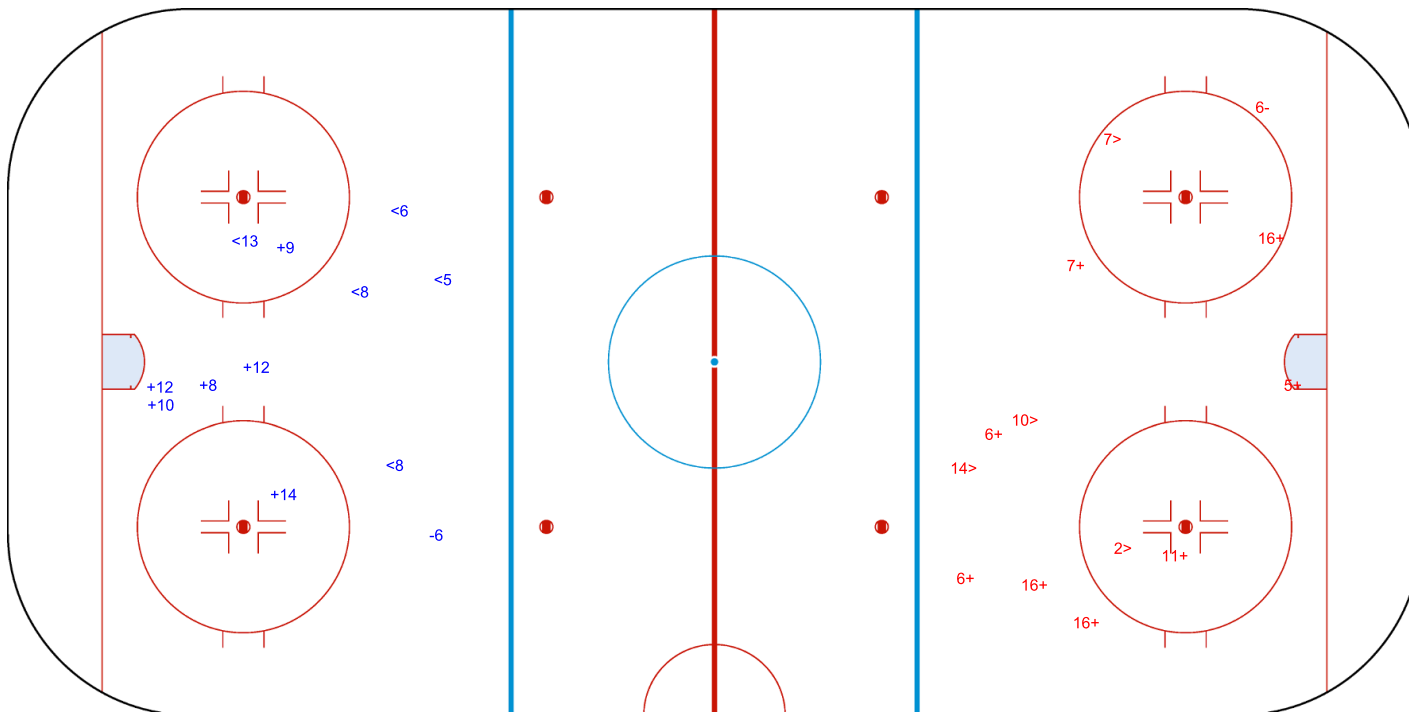

Goals (o): 0 SSG (+): 6

SSP (<): 5 SPG (-): 1

GK 1 of ROU

3rd Period

Shots by ROU

Goals (o): 0 SSG (+): 8

SSP (>): 4 SPG (-): 1

GK 1 of GBR