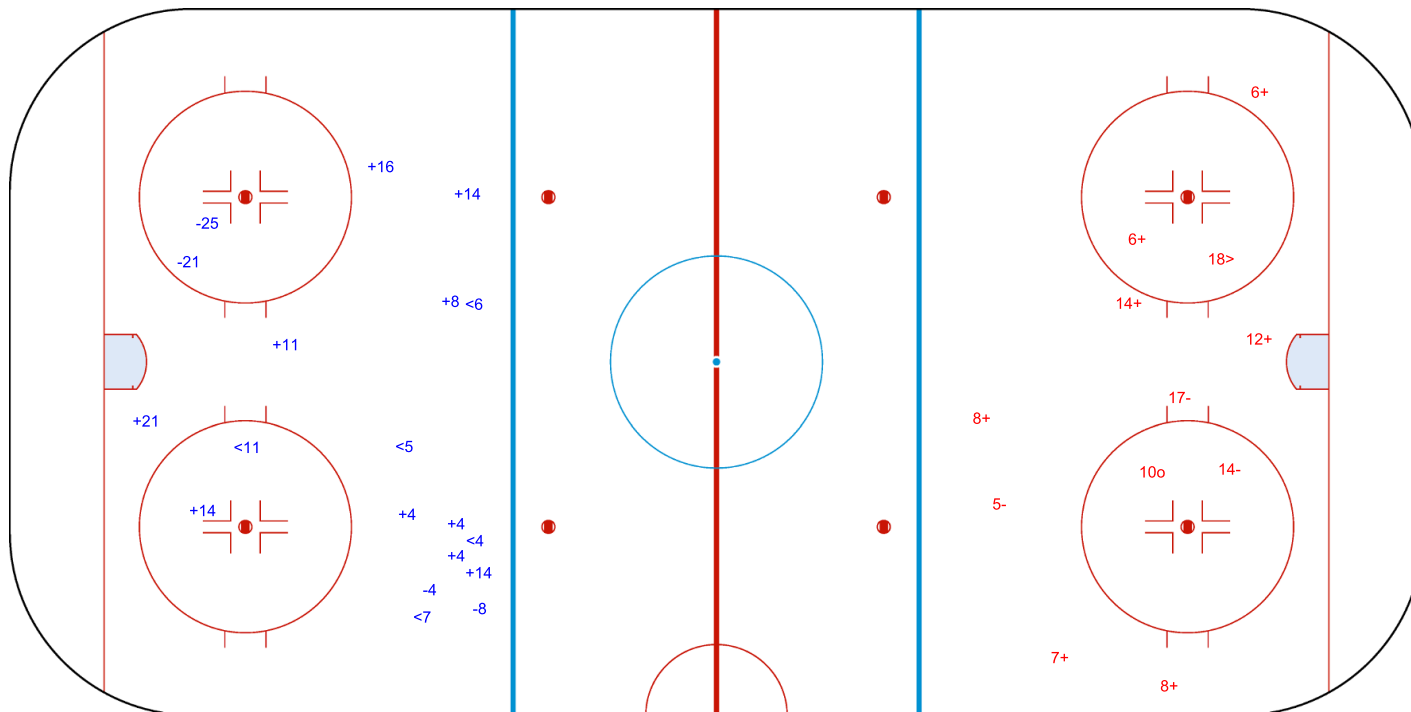

SHOT CHART  
GBR - ROU

Shots by GBR  
Goals (o): 0  
SSP (<): 2

SSG (+): 6  
SPG (-): 0

GK 1 of ROU

1st Period

Shots by ROU  
Goals (o): 2  
SSP (>): 4

SSG (+): 11  
SPG (-): 5

GK 1 of GBR

Shots by ROU

Goals (o): 0    SSG (+): 10  
SSP (<): 5    SPG (-): 4

GK 1 of GBR

2nd Period

Shots by GBR

Goals (o): 1    SSG (+): 7  
SSP (>): 1    SPG (-): 3

GK 1 of ROU

Shots by GBR