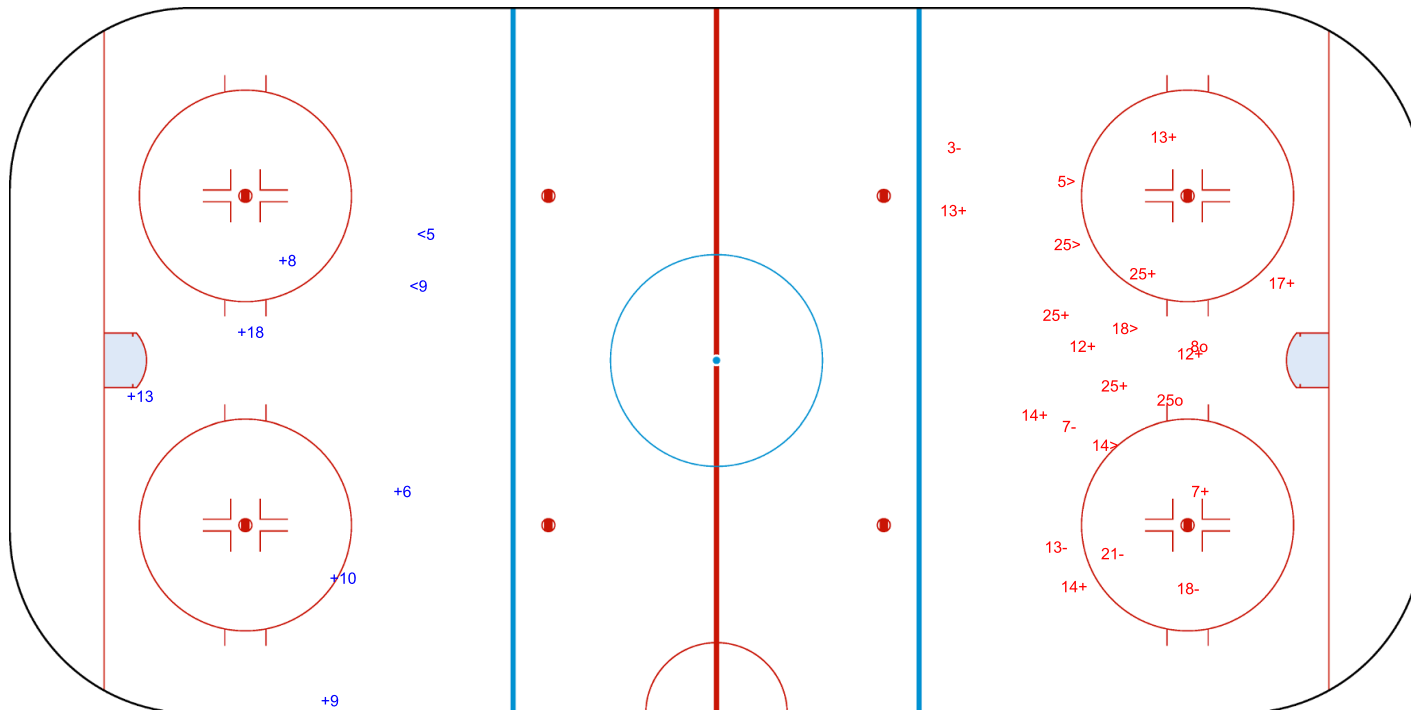

SHOT CHART  
GBR - ROU

Shots by GBR  
Goals (o): 0  
SSP (<): 2

SSG (+): 6  
SPG (-): 0

GK 1 of ROU

1st Period

Shots by ROU  
Goals (o): 2  
SSP (>): 4

SSG (+): 11  
SPG (-): 5

GK 1 of GBR

Shots by ROU

Goals (o): 0    SSG (+): 10  
SSP (<): 5    SPG (-): 4

GK 1 of GBR

2nd Period

Shots by GBR

Goals (o): 1    SSG (+): 7  
SSP (>): 1    SPG (-): 3

GK 1 of ROU

Shots by GBR