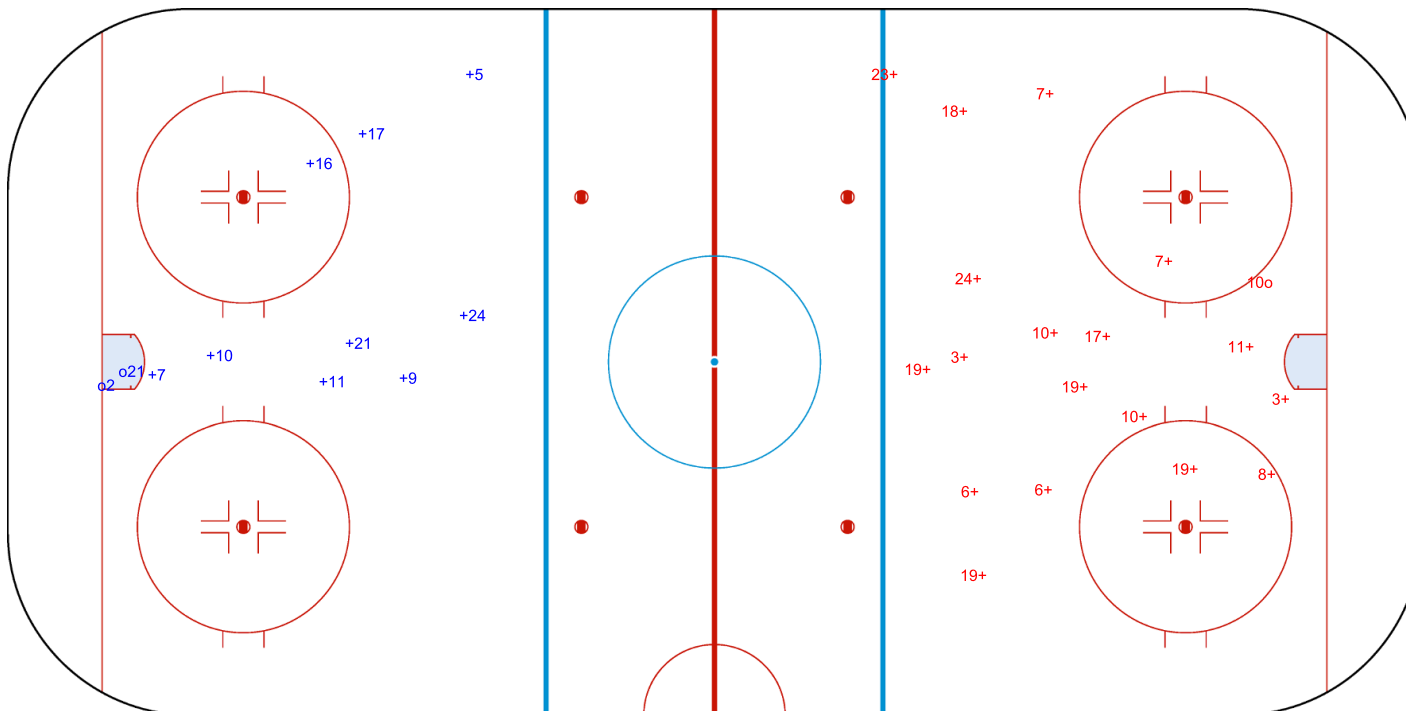

SHOT CHART
BEL - ISL

Shots by BEL
Goals (o): 0 SSG (+): 9
SSP (<): 0 SPG (-): 0

GK 1 of ISL

1st Period

Shots by ISL
Goals (o): 0 SSG (+): 9
SSP (>): 0 SPG (-): 0

GK 25 of BEL

Shots by ISL
Goals (o): 2
SSP (<): 0
SSG (+): 9
SPG (-): 0

GK 25 of BEL

BEL → 2nd Period ← ISL

Shots by BEL
Goals (o): 1
SSP (>): 0
SSG (+): 18
SPG (-): 0

GK 1 of ISL

Shots by BEL
Goals (o): 1
SSP (-): 0
SSG (+): 17
SPG (-): 0

ISL → 3rd Period ← BEL

Shots by ISL
Goals (o): 1
SSP (>): 0
SSG (+): 5
SPG (-): 0