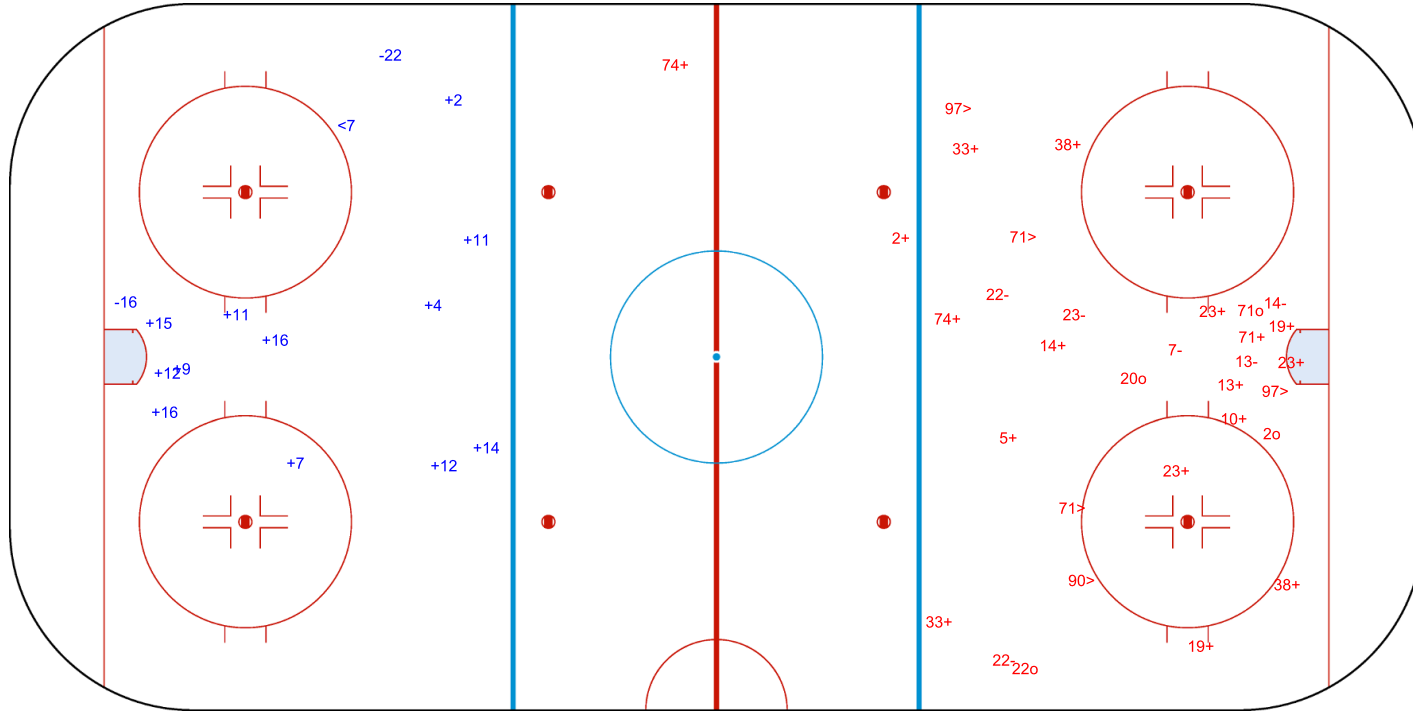

SHOT CHART  
CRO - ISR

Shots by CRO  
Goals (o): 4    SSG (+): 12  
SSP (-): 5    SPG (-): 8

GK 25 of ISR

ISR → 1st Period ← CRO

Shots by ISR  
Goals (o): 1    SSG (+): 8  
SSP (>): 1    SPG (-): 1

GK 95 of CRO

Shots by ISR  
Goals (o): 0  
SSP (<): 1  
SSG (+): 12  
SPG (-): 2

GK 95 of CRO

CRO → 2nd Period ← ISR

Shots by CRO  
Goals (o): 4  
SSP (>): 5  
SSG (+): 17  
SPG (-): 6

GK 1 of ISR

GK 25 of ISR

Shots by CRO