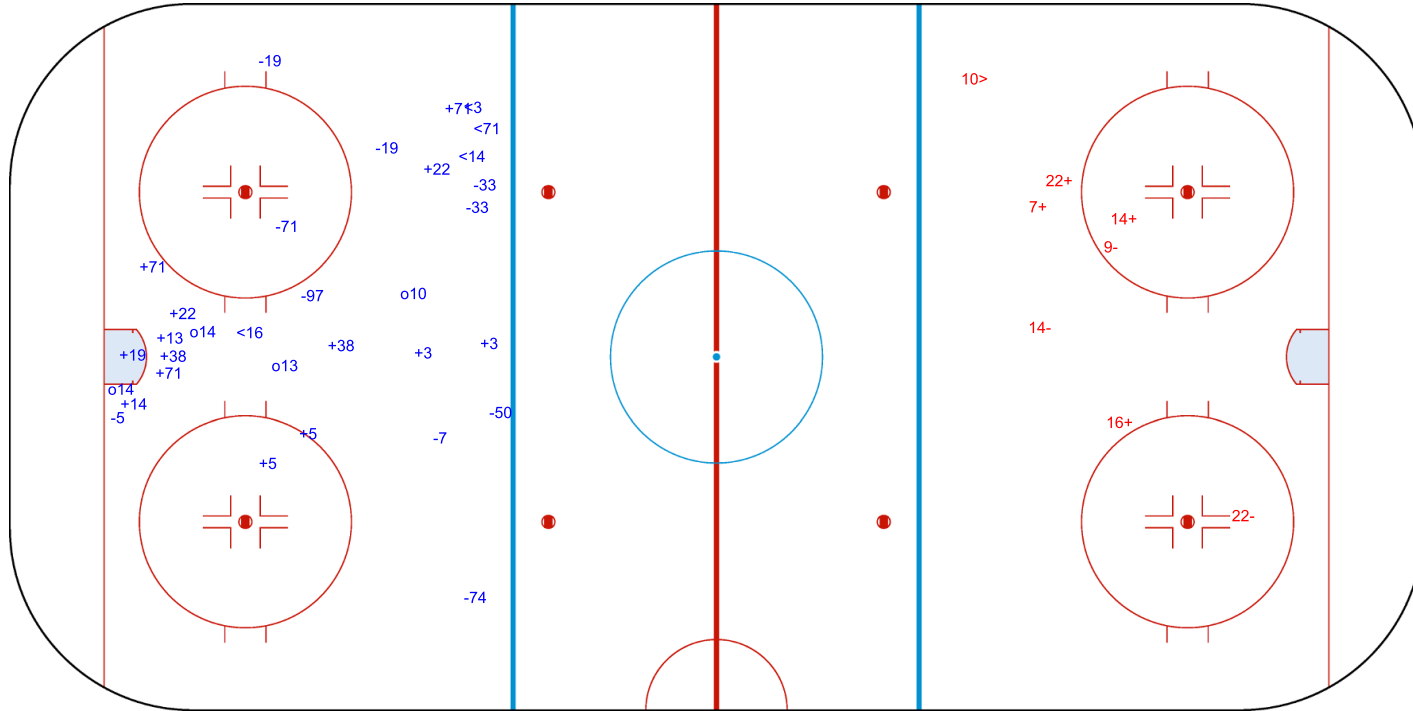

Goals (o): 4    SSG (+): 14  
SSP (<): 4    SPG (-): 10

GK 1 of ISR

ISR → 3rd Period ← CRO

Shots by ISR

Goals (o): 0    SSG (+): 4  
SSP (>): 1    SPG (-): 3

GK 95 of CRO

Legend:	
<b>GK</b>	Goalkeeper
<b>SPG</b>	Shots past goal
<b>SSG</b>	Shots saved by goalkeeper
<b>SSP</b>	Shots saved by player