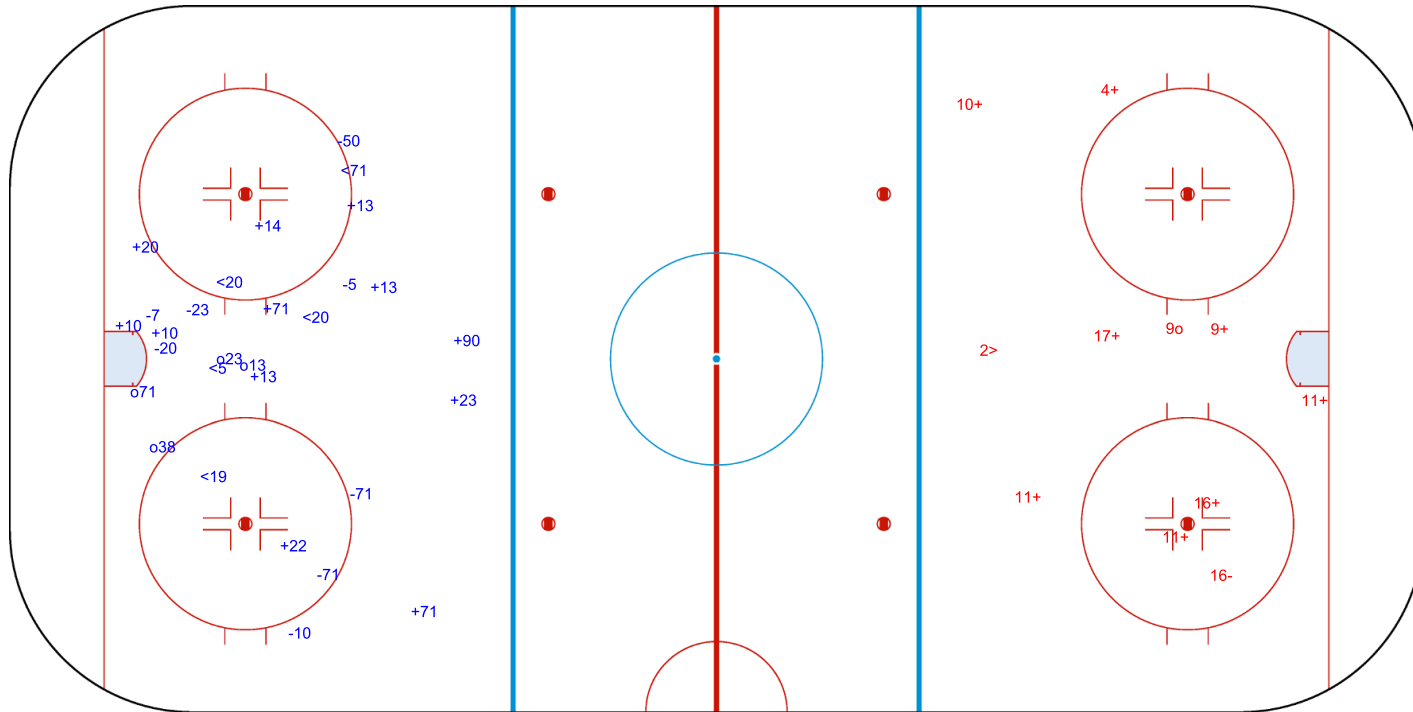

SHOT CHART  
CRO - ISR

Shots by CRO  
Goals (o): 4    SSG (+): 12  
SSP (-): 5    SPG (-): 8

GK 25 of ISR

ISR → 1st Period ← CRO

Shots by ISR  
Goals (o): 1    SSG (+): 8  
SSP (>): 1    SPG (-): 1

GK 95 of CRO

Shots by ISR  
Goals (o): 0  
SSP (<): 1  
SSG (+): 12  
SPG (-): 2

GK 95 of CRO

CRO → 2nd Period ← ISR

Shots by CRO  
Goals (o): 4  
SSP (>): 5  
SSG (+): 17  
SPG (-): 6

GK 1 of ISR

GK 25 of ISR

Shots by CRO