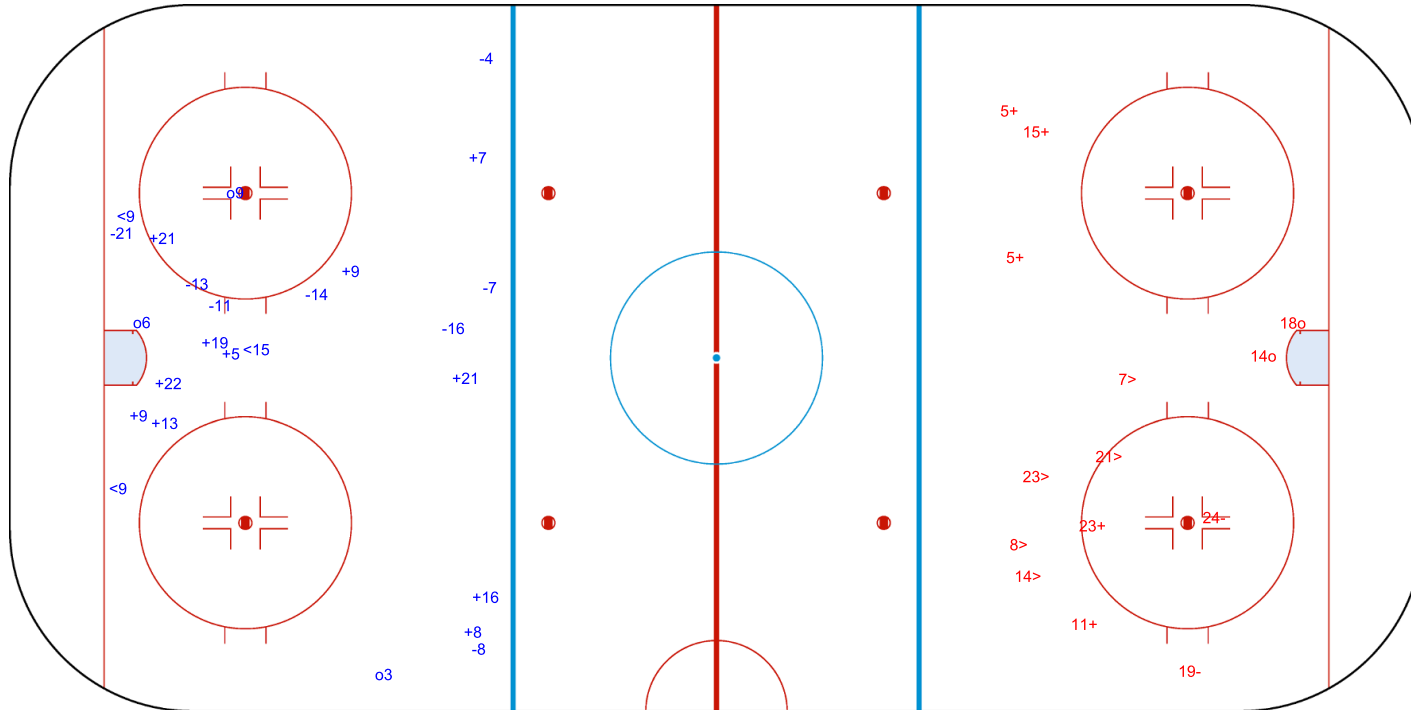

Shots by ESP
Goals (o): 3   SSG (+): 11
SSP (<): 3   SPG (-): 8

GK 20 of ISL

ISL → 3rd Period ← ESP

Shots by ISL
Goals (o): 2   SSG (+): 5
SSP (>): 5   SPG (-): 2

GK 25 of ESP

Legend:
GK   Goalkeeper   **SPG**   Shots past goal   **SSG**   Shots saved by goalkeeper   **SSP**   Shots saved by player