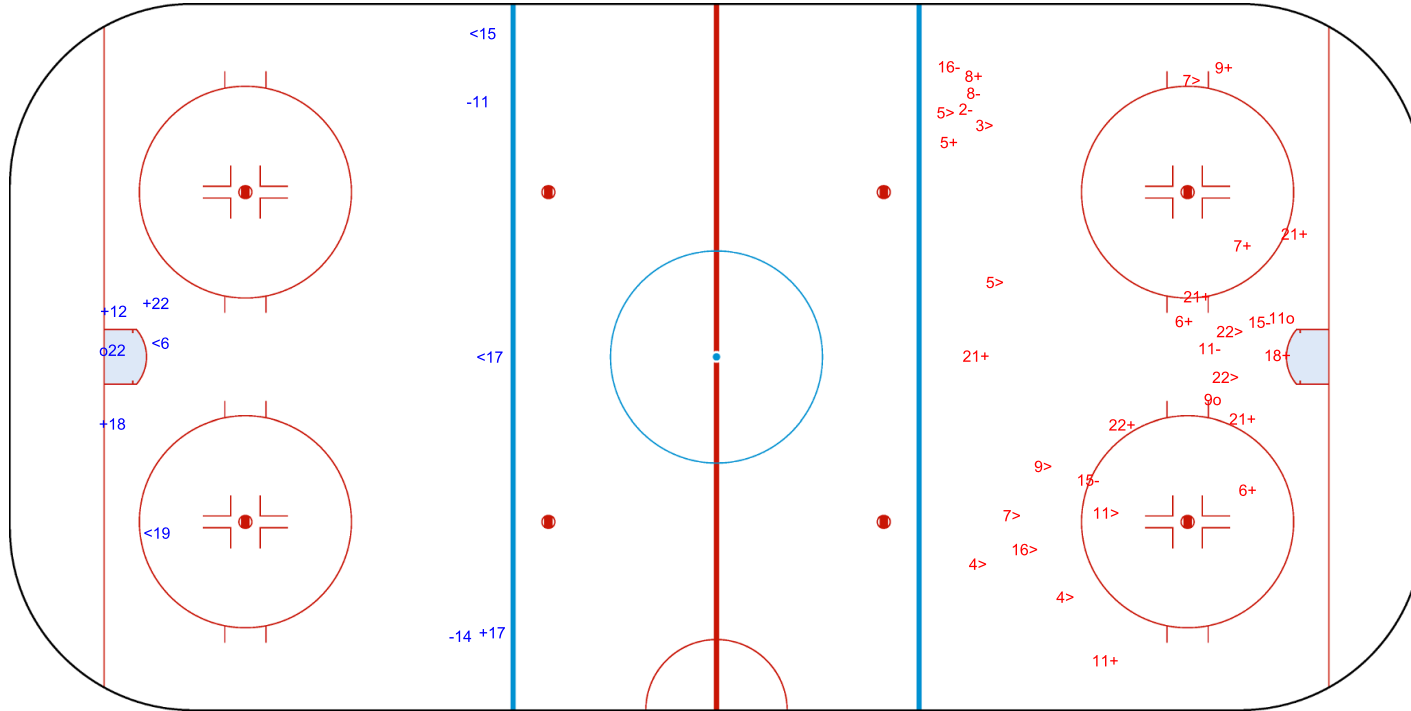

SHOT CHART
ISL - ESP

Shots by ESP
Goals (o): 2 SSG (+): 6
SSP (<): 5 SPG (-): 8

GK 1 of ISL

ISL → 1st Period ← ESP

Shots by ISL
Goals (o): 1 SSG (+): 3
SSP (>): 3 SPG (-): 5

GK 25 of ESP

Shots by ISL

Goals (o): 1 SSG (+): 4
SSP (<): 4 SPG (-): 2

GK 25 of ESP

2nd Period

Shots by ESP

Goals (o): 2 SSG (+): 13
SSP (>): 12 SPG (-): 6

GK 1 of ISL

GK 20 of ISL

Shots by ESP
Goals (o): 3 SSG (+): 11
SSP (<): 3 SPG (-): 8

GK 20 of ISL