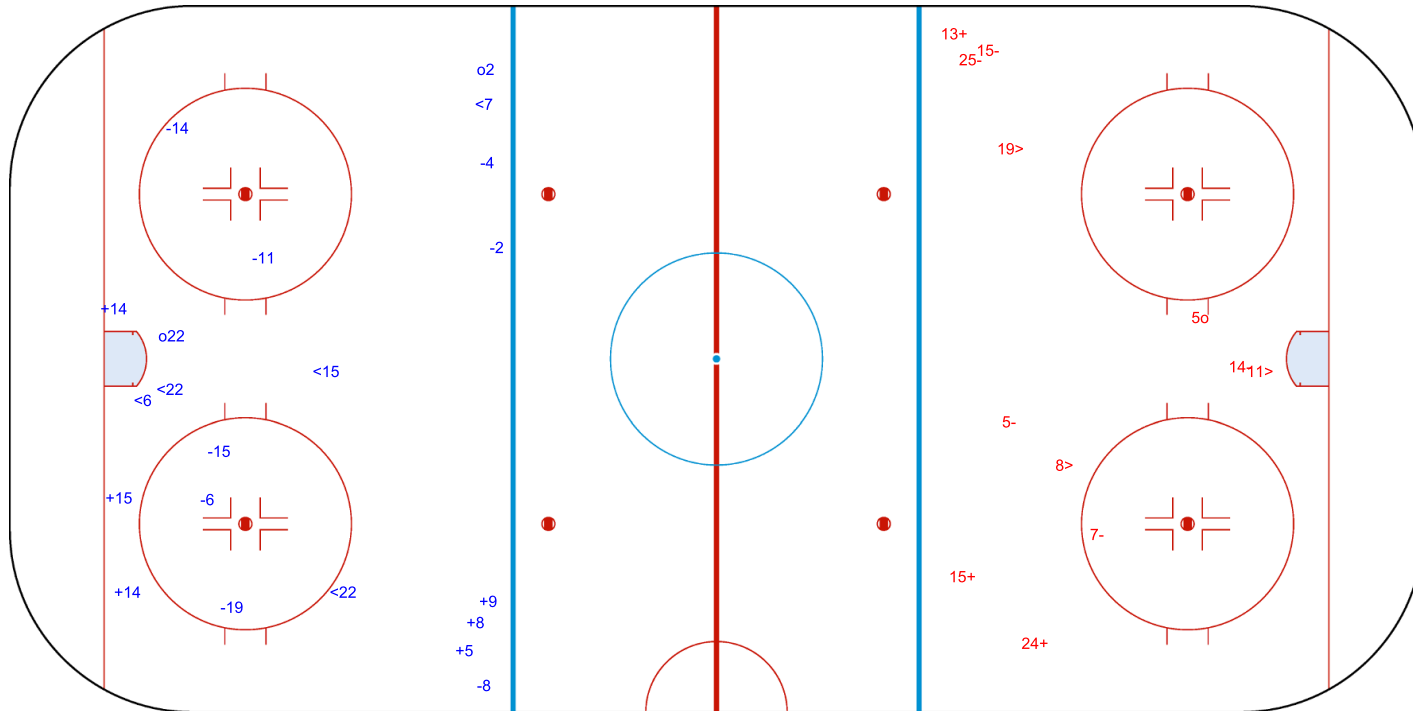

SHOT CHART
ISL - ESP

Shots by ESP
Goals (o): 2 SSG (+): 6
SSP (<): 5 SPG (-): 8

GK 1 of ISL

ISL → 1st Period ← ESP

Shots by ISL
Goals (o): 1 SSG (+): 3
SSP (>): 3 SPG (-): 5

GK 25 of ESP

Shots by ISL

Goals (o): 1 SSG (+): 4
SSP (<): 4 SPG (-): 2

GK 25 of ESP

2nd Period

Shots by ESP

Goals (o): 2 SSG (+): 13
SSP (>): 12 SPG (-): 6

GK 1 of ISL

GK 20 of ISL

Shots by ESP
Goals (o): 3 SSG (+): 11
SSP (<): 3 SPG (-): 8

GK 20 of ISL