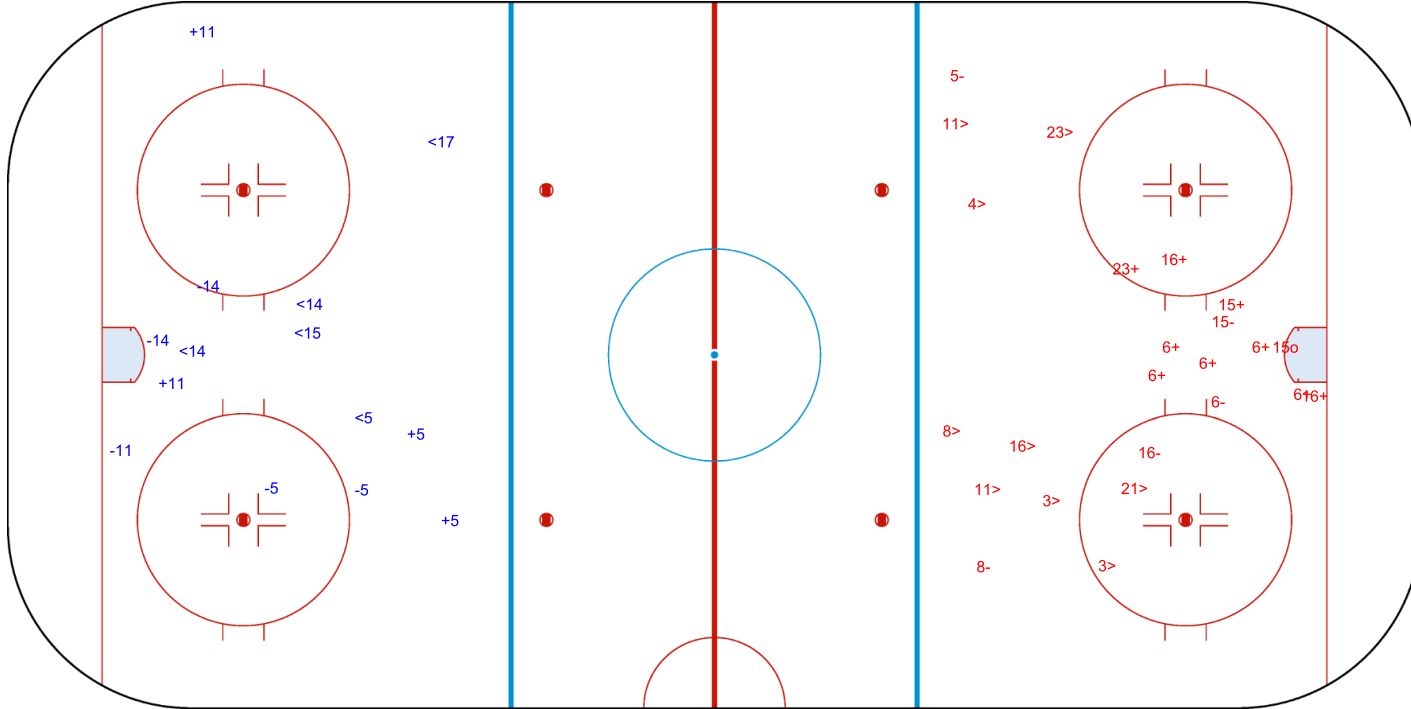

SHOT CHART
CRO - ROU

Shots by ROU
Goals (o): 2 SSG (+): 8
SSP (-): 5 SPG (-): 3

CRO → 1st Period ← ROU

Shots by CRO
Goals (o): 1 SSG (+): 11
SSP (>): 5 SPG (-): 5

Shots by CRO

Goals (o): 0 SSG (+): 4
SSP (<): 5 SPG (-): 5

GK 20 of ROU

ROU → 2nd Period ← CRO

Shots by ROU

Goals (o): 1 SSG (+): 9
SSP (>): 9 SPG (-): 5

GK 20 of CRO

Shots by ROU

Goals (o): 1 SSG (+): 11
SSP (<): 2 SPG (-): 1

GK 20 of CRO