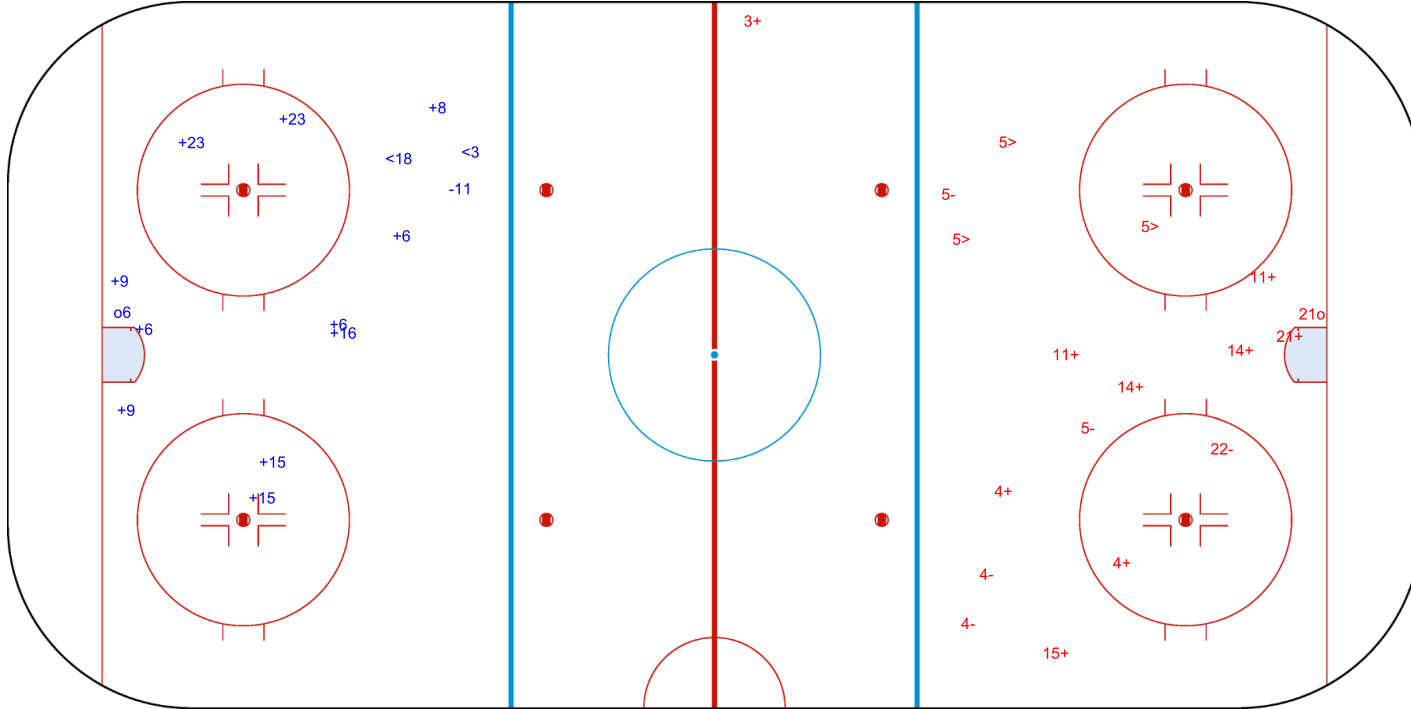

Shots by ROU

Goals (o): 1   SSG (+): 11
SSP (<): 2   SPG (-): 1

GK 20 of CRO

CRO → 3rd Period ← ROU

Shots by CRO

Goals (o): 1   SSG (+): 9
SSP (>): 3   SPG (-): 5

GK 20 of ROU

Legend:	
GK	Goalkeeper
SPG	Shots past goal
SSG	Shots saved by goalkeeper
SSP	Shots saved by player