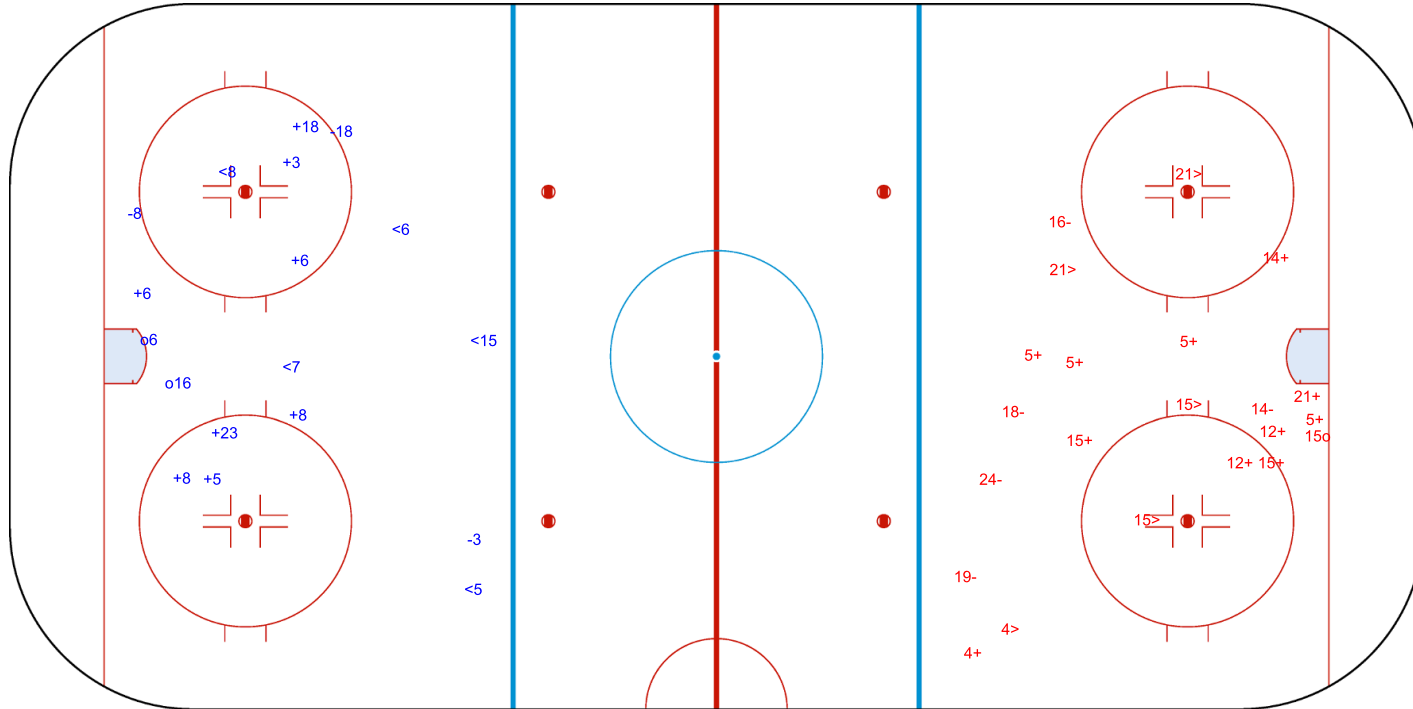

SHOT CHART
CRO - ROU

Shots by ROU
Goals (o): 2 SSG (+): 8
SSP (-): 5 SPG (-): 3

CRO → 1st Period ← ROU

Shots by CRO
Goals (o): 1 SSG (+): 11
SSP (>): 5 SPG (-): 5

Shots by CRO

Goals (o): 0 SSG (+): 4
SSP (<): 5 SPG (-): 5

GK 20 of ROU

ROU → 2nd Period ← CRO

Shots by ROU

Goals (o): 1 SSG (+): 9
SSP (>): 9 SPG (-): 5

GK 20 of CRO

Shots by ROU

Goals (o): 1 SSG (+): 11
SSP (<): 2 SPG (-): 1

GK 20 of CRO