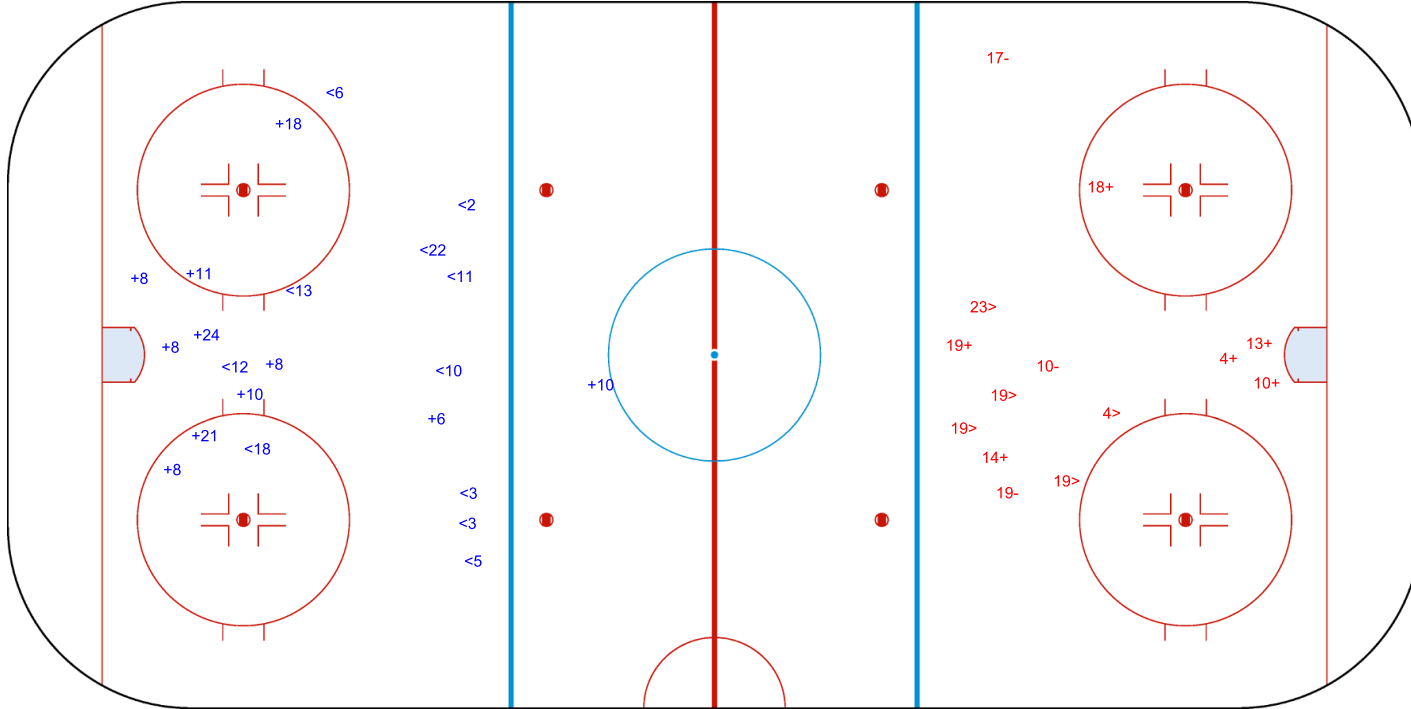

Shots by LTU
Goals (o): 0
SSP (<): 11
SSG (+): 11
SPG (-): 0

GK 20 of BUL

BUL → 3rd Period ← LTU

Shots by BUL
Goals (o): 0
SSP (>): 5
SSG (+): 6
SPG (-): 3

GK 25 of LTU

Legend:
GK Goalkeeper   **SPG** Shots past goal   **SSG** Shots saved by goalkeeper   **SSP** Shots saved by player