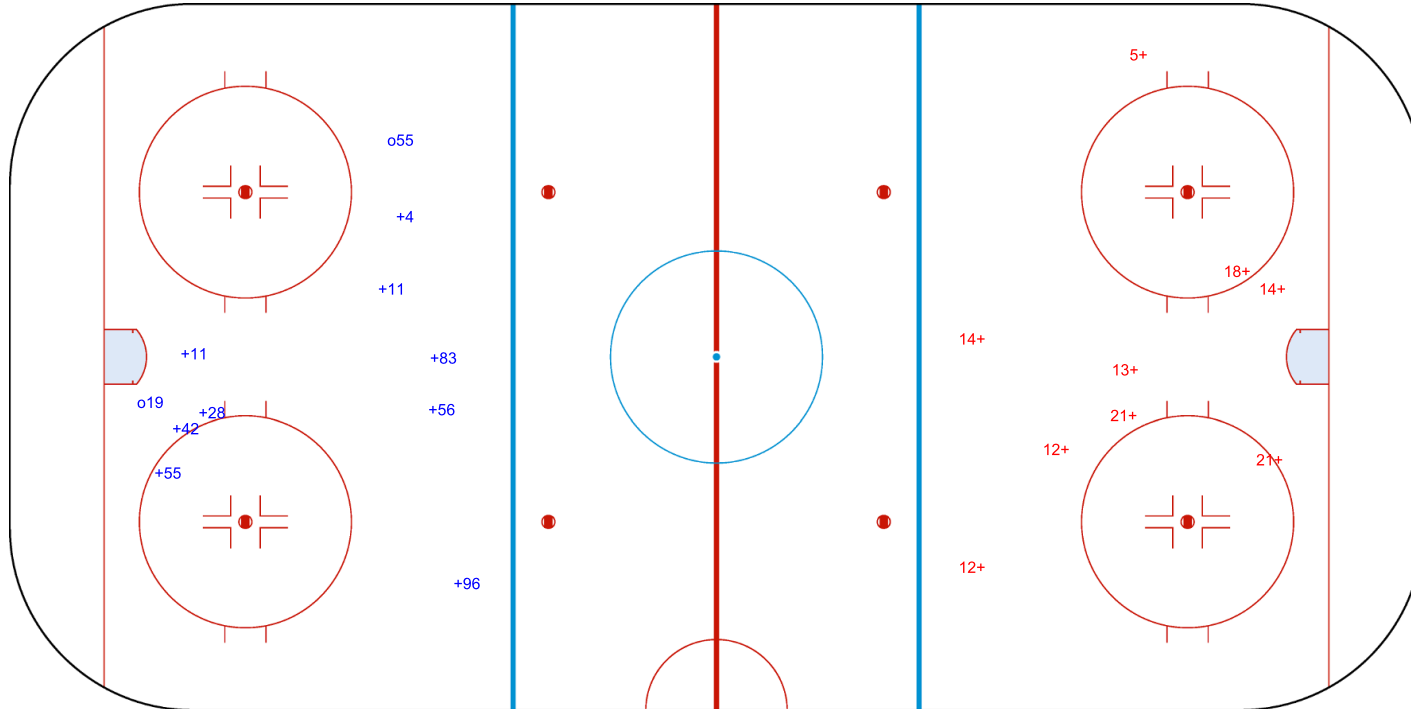

Goals (o): 2    SSG (+): 9  
SSP (-): 0    SPG (-): 0

GK 1 of RSA

3rd Period

Shots by RSA

Goals (o): 0    SSG (+): 9  
SSP (>): 0    SPG (-): 0

GK 1 of THA

<b>Legend:</b>	<b>GK</b> Goalkeeper	<b>SPG</b> Shots past goal	<b>SSG</b> Shots saved by goalkeeper	<b>SSP</b> Shots saved by player
----------------	----------------------	----------------------------	--------------------------------------	----------------------------------