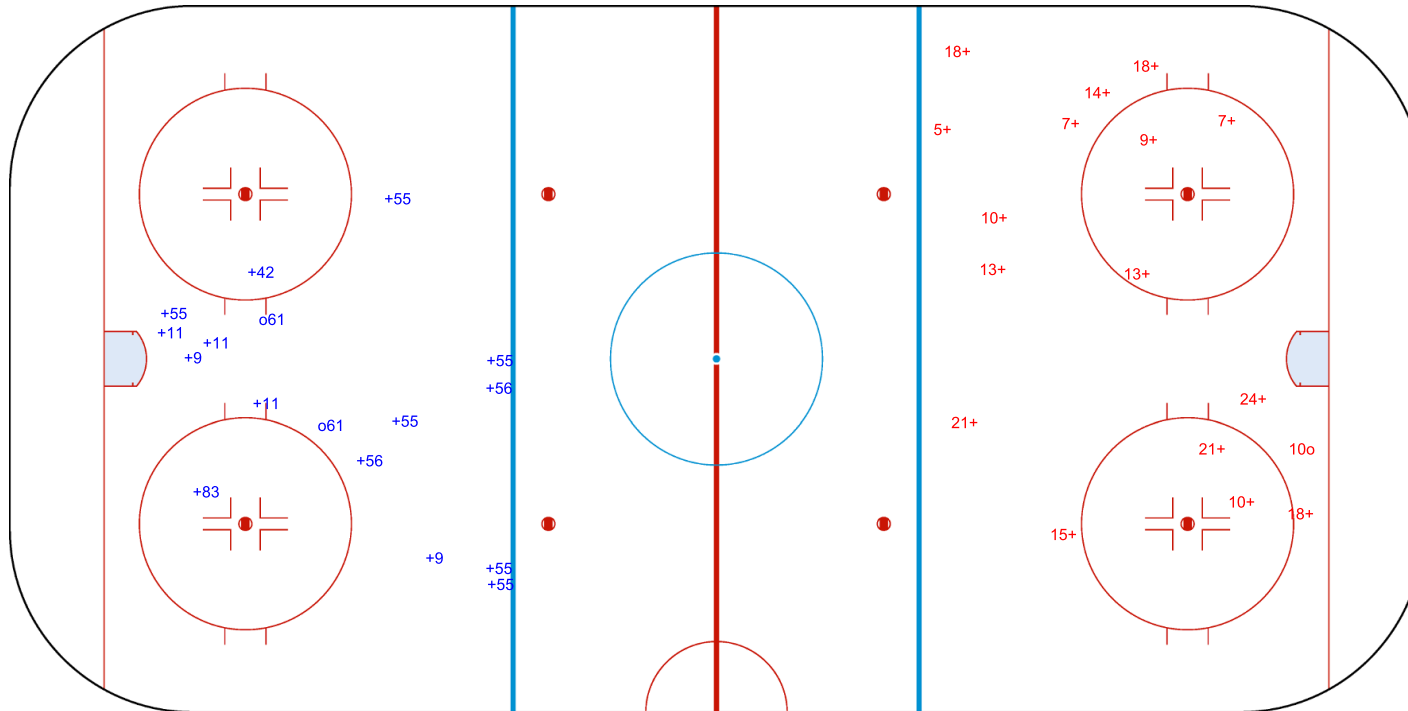

SHOT CHART  
RSA - THA

Shots by THA  
Goals (o): 2  
SSG (+): 15  
SSP (-): 0  
SPG (-): 0

GK 1 of RSA

1st Period

Shots by RSA  
Goals (o): 1  
SSG (+): 16  
SSP (-): 0  
SPG (-): 0

GK 1 of THA

Shots by THA