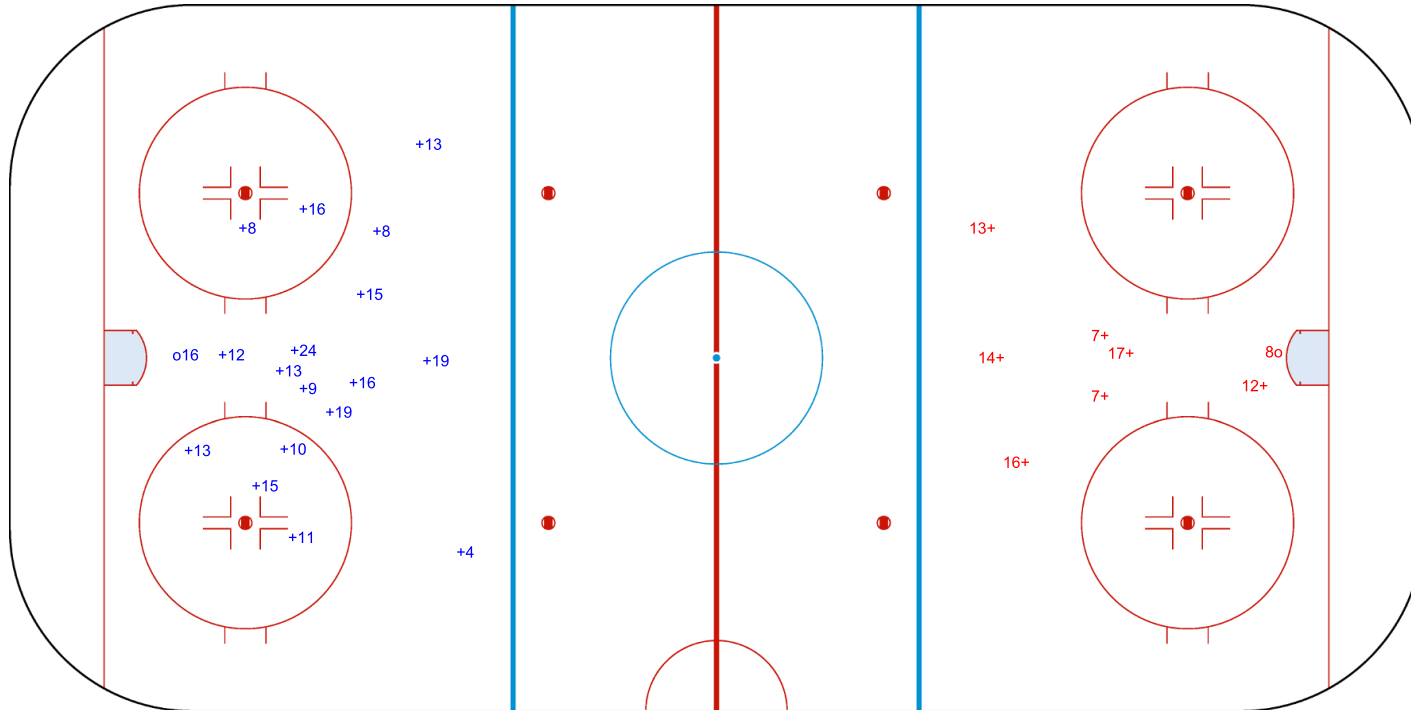

Shots by TPE
Goals (o): 1
SSP (<): 0
SSG (+): 17
SPG (-): 0

GK 1 of TKM

TKM → 3rd Period ← TPE

Shots by TKM
Goals (o): 1
SSP (>): 0
SSG (+): 7
SPG (-): 0

GK 1 of TPE

Legend:	GK Goalkeeper	SPG Shots past goal	SSG Shots saved by goalkeeper	SSP Shots saved by player