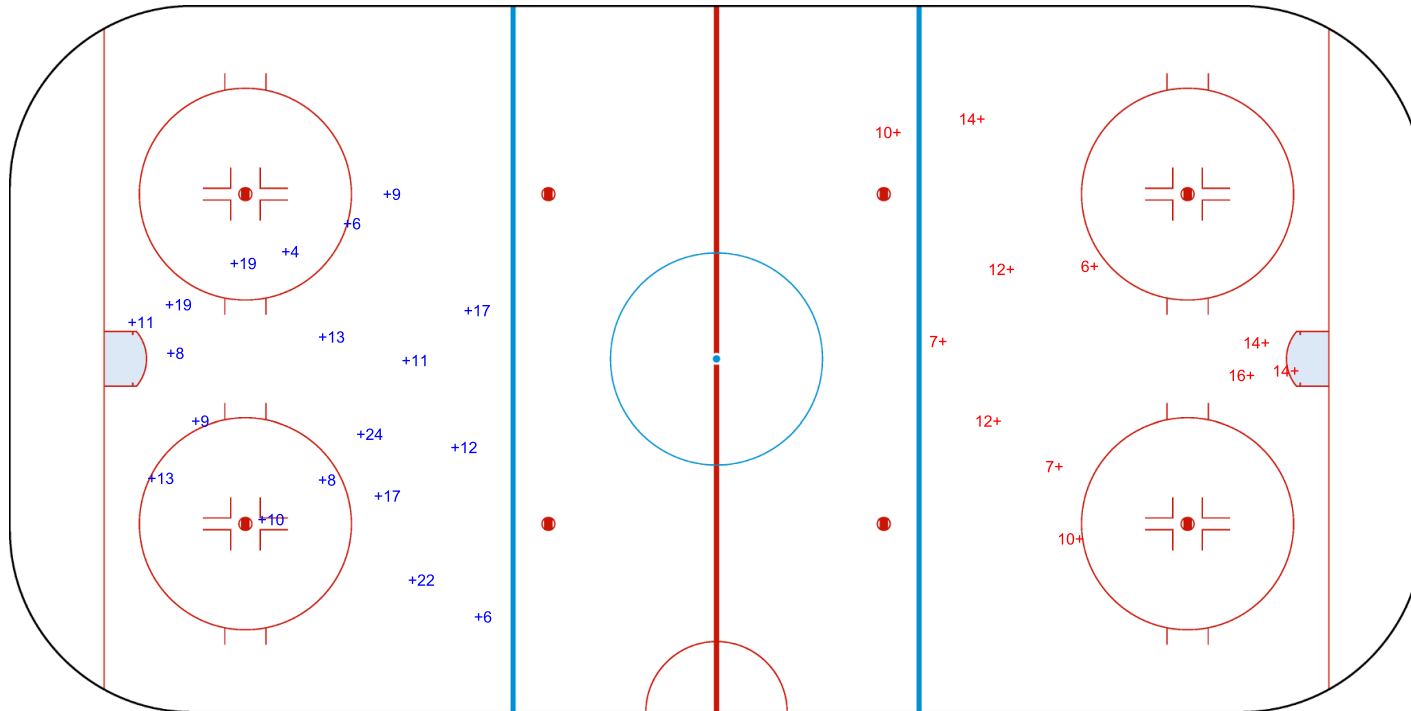

SHOT CHART
 TKM - TPE

Shots by TPE
 Goals (o): 0 SSG (+): 19
 SSP (<): 0 SPG (-): 0

GK 1 of TKM

1st Period

Shots by TKM
 Goals (o): 0 SSG (+): 11
 SSP (>): 0 SPG (-): 0

GK 1 of TPE

Shots by TKM
Goals (o): 0 SSG (+): 13
SSP (<): 0 SPG (-): 0

GK 1 of TPE

TPE → 2nd Period ← TKM

Shots by TPE
Goals (o): 2 SSG (+): 6
SSP (>): 0 SPG (-): 0

GK 1 of TKM

Shots by TPE
Goals (o): 1
SSP (<): 0
SSG (+): 17
SPG (-): 0

GK 1 of TKM

TKM → 3rd Period ← TPE

Shots by TKM
Goals (o): 1
SSP (>): 0
SSG (+): 7
SPG (-): 0