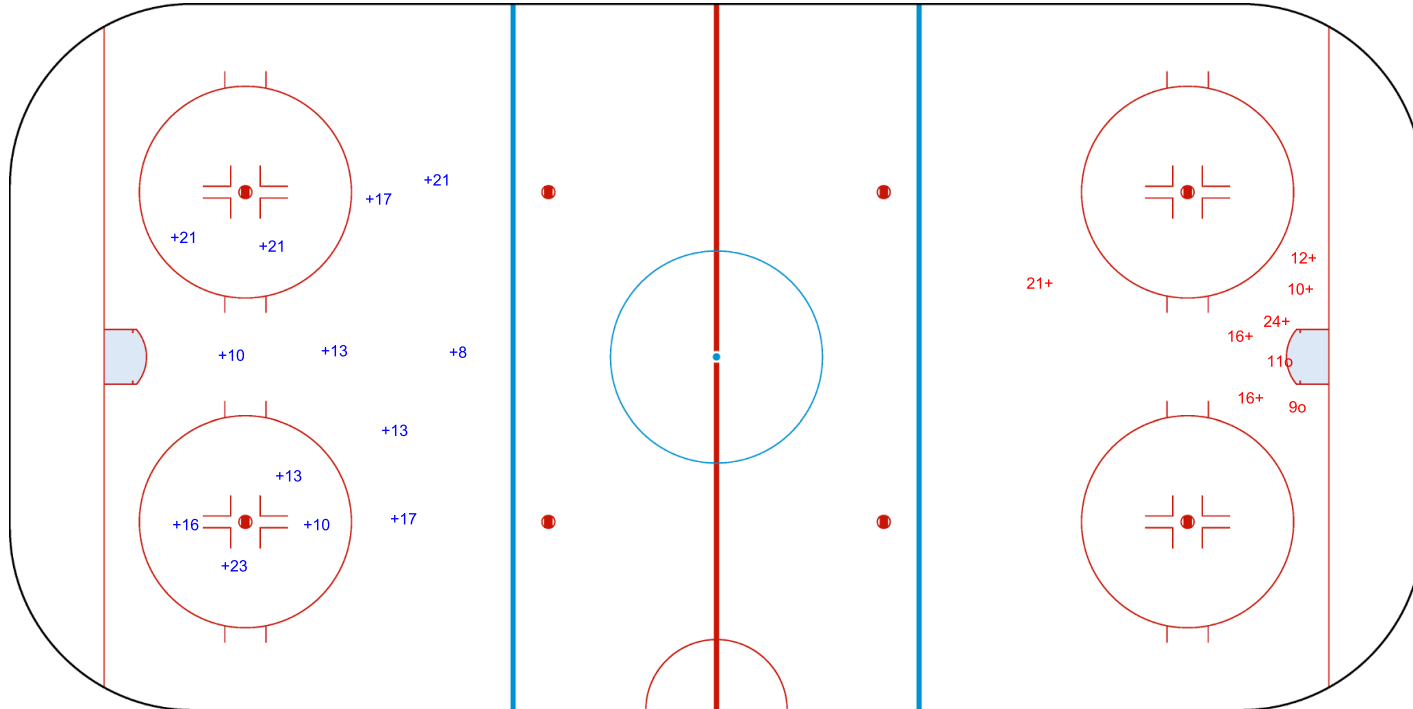

SHOT CHART
 TKM - TPE

Shots by TPE
 Goals (o): 0 SSG (+): 19
 SSP (<): 0 SPG (-): 0

GK 1 of TKM

1st Period

Shots by TKM
 Goals (o): 0 SSG (+): 11
 SSP (>): 0 SPG (-): 0

GK 1 of TPE

Shots by TKM
Goals (o): 0 SSG (+): 13
SSP (<): 0 SPG (-): 0

GK 1 of TPE

TPE → 2nd Period ← TKM

Shots by TPE
Goals (o): 2 SSG (+): 6
SSP (>): 0 SPG (-): 0

GK 1 of TKM

Shots by TPE
Goals (o): 1
SSP (<): 0
SSG (+): 17
SPG (-): 0

GK 1 of TKM

TKM → 3rd Period ← TPE

Shots by TKM
Goals (o): 1
SSP (>): 0
SSG (+): 7
SPG (-): 0