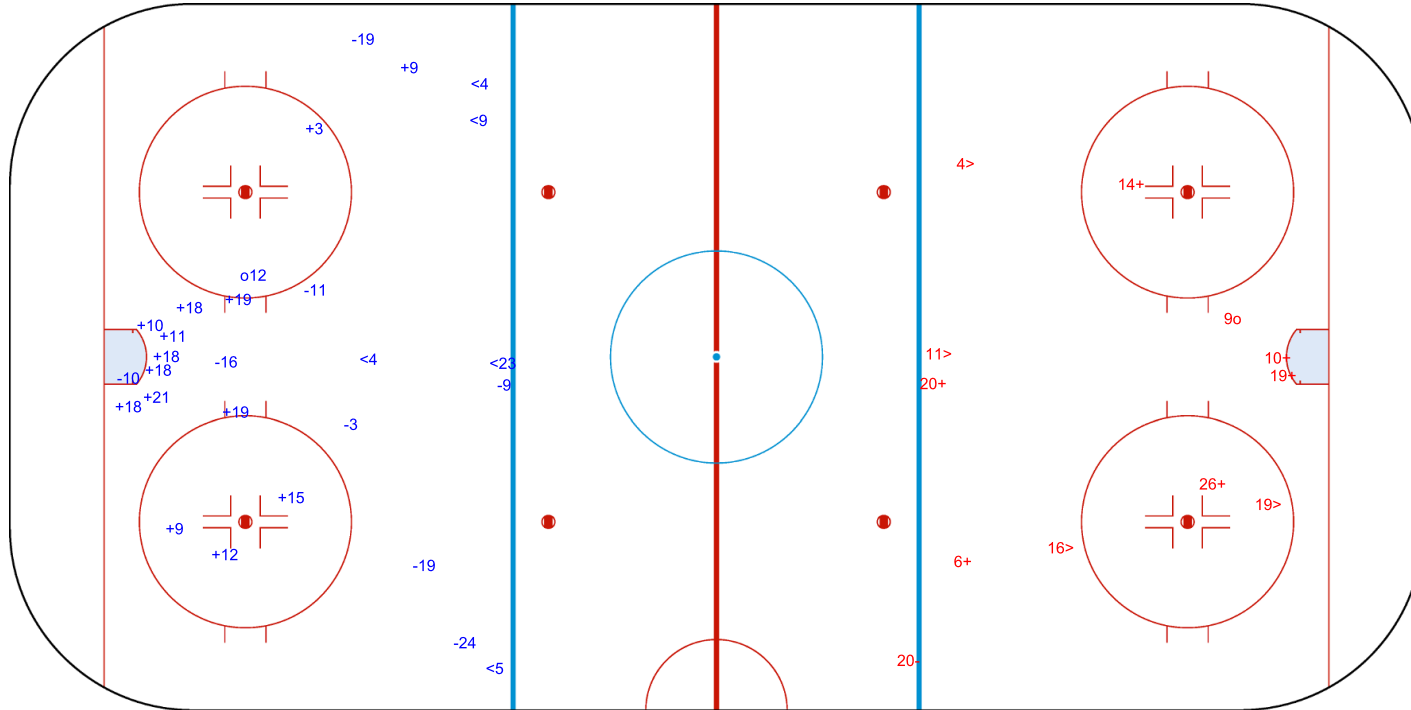

SHOT CHART
EST - JPN

Shots by JPN
Goals (o): 1
SSG (+): 14
SSP (<): 5
SPG (-): 8

GK 1 of EST

1st Period

Shots by EST
Goals (o): 1
SSG (+): 6
SSP (>): 4
SPG (-): 1

GK 25 of JPN

Shots by EST

Goals (o): 2 SSG (+): 8
SSP (<): 4 SPG (-): 5

GK 25 of JPN

JPN → 2nd Period ← EST

Shots by JPN

Goals (o): 2 SSG (+): 17
SSP (>): 6 SPG (-): 5

GK 1 of EST

Shots by JPN
Goals (o): 1
SSP (-): 5
SSG (+): 12
SPG (-): 3

GK 1 of EST

EST → 3rd Period ← JPN