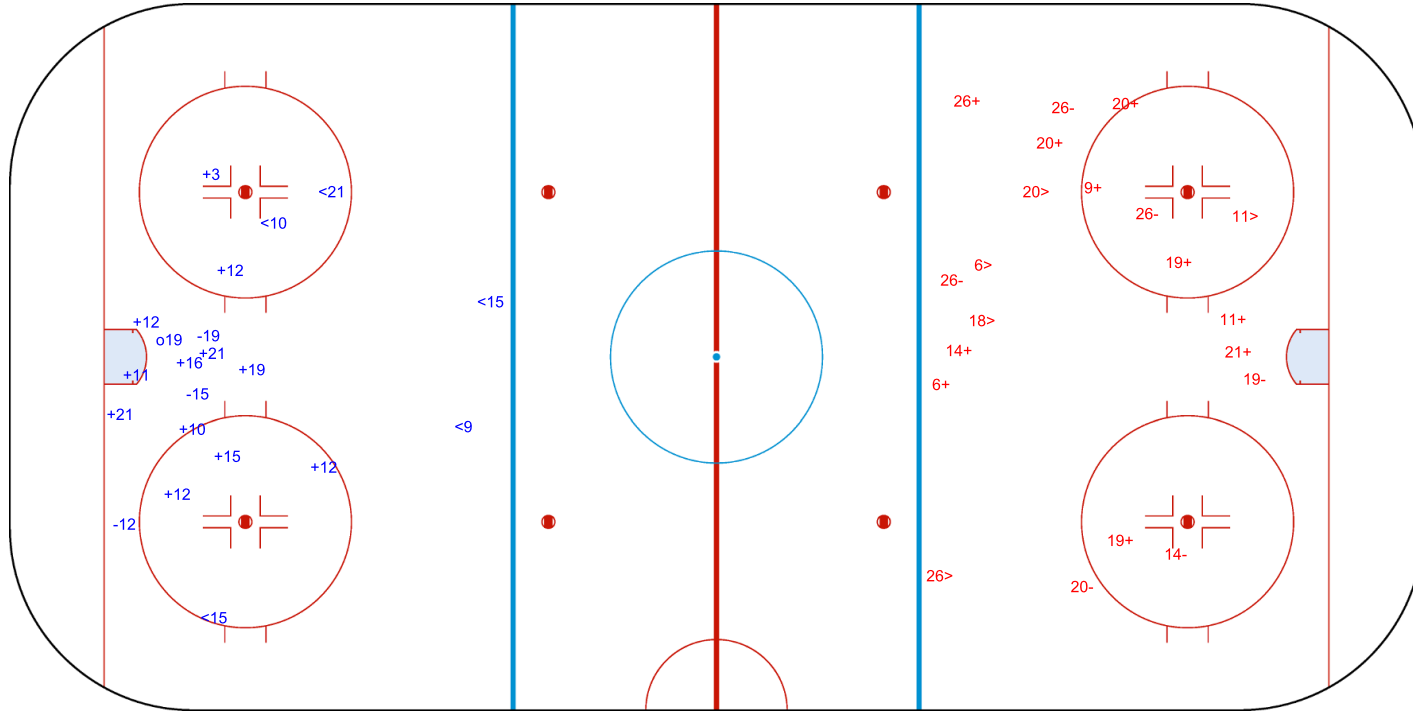

Shots by JPN
Goals (o): 1
SSP (-): 5
SSG (+): 12
SPG (-): 3

GK 1 of EST

EST → 3rd Period ← JPN

Shots by EST
Goals (o): 0
SSP (>): 5
SSG (+): 10
SPG (-): 6

GK 25 of JPN

Legend:	
GK Goalkeeper	SPG Shots past goal
SSG Shots saved by goalkeeper	SSP Shots saved by player