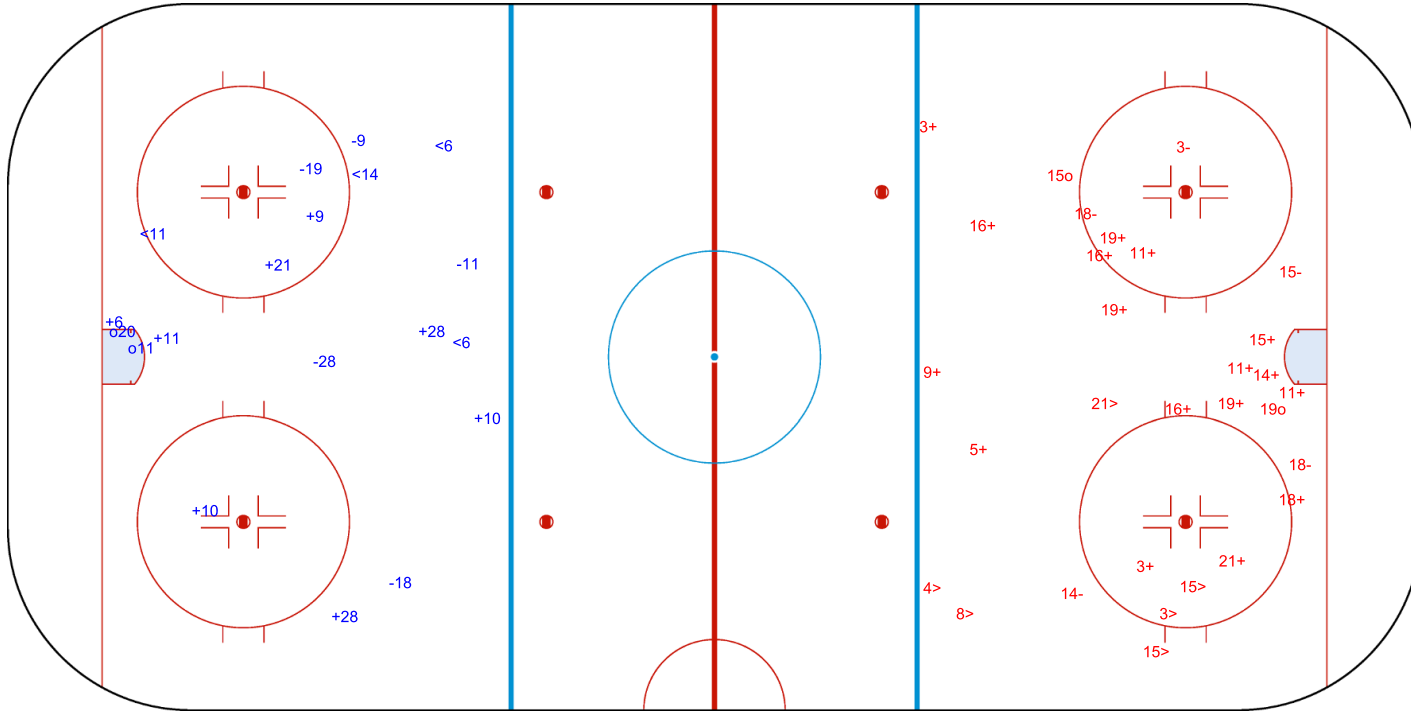

GK 25 of JPN

JPN → 2nd Period ← EST

Shots by JPN

Goals (o): 2 SSG (+): 17
SSP (>): 6 SPG (-): 5

GK 1 of EST

Shots by JPN
Goals (o): 1
SSP (-): 5
SSG (+): 12
SPG (-): 3

GK 1 of EST

EST → 3rd Period ← JPN