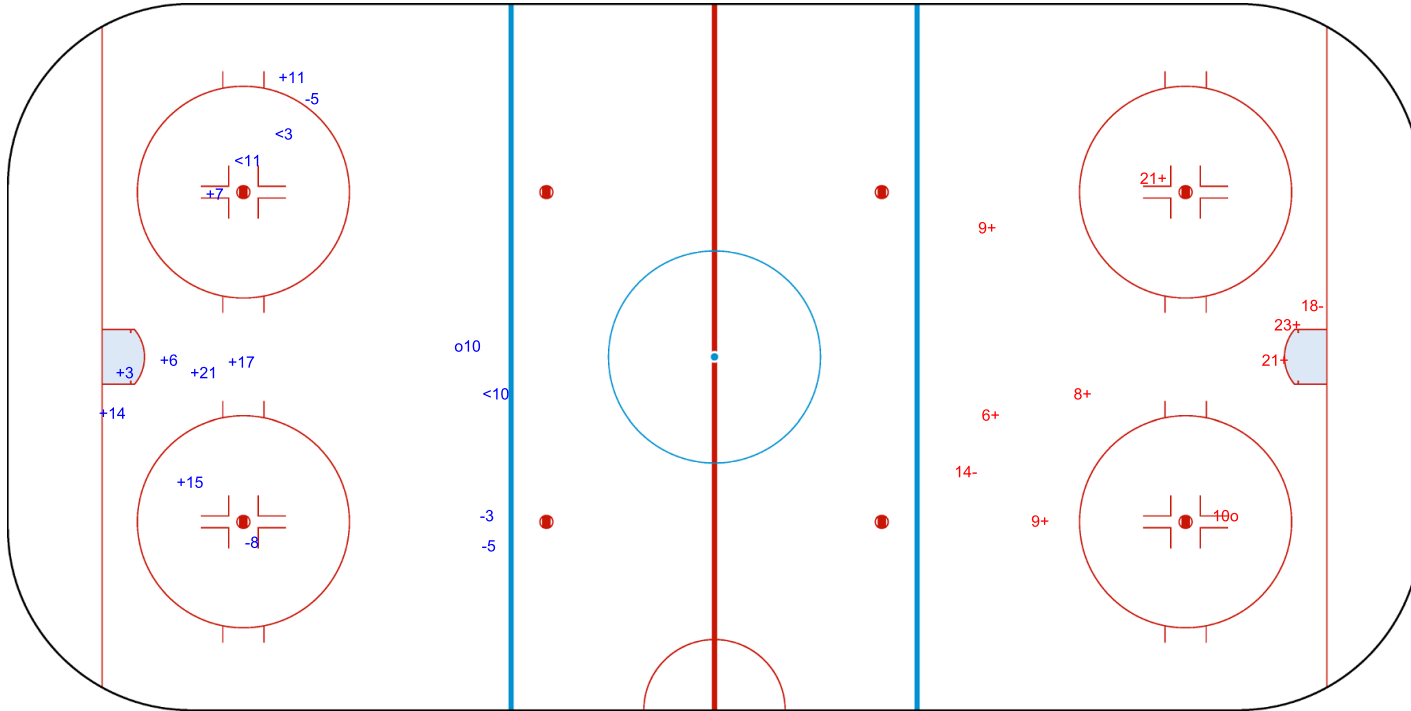

Shots by ESP

Goals (o): 1   SSG (+): 8
SSP (-): 3   SPG (-): 4

o10

GK 20 of LTU

3rd Period

Shots by LTU

Goals (o): 1   SSG (+): 7
SSP (>): 0   SPG (-): 2

GK 20 of ESP

o10

ENG

Legend:

ENG Empty net goal   **GK** Goalkeeper   **SPG** Shots past goal   **SSG** Shots saved by goalkeeper   **SSP** Shots saved by player