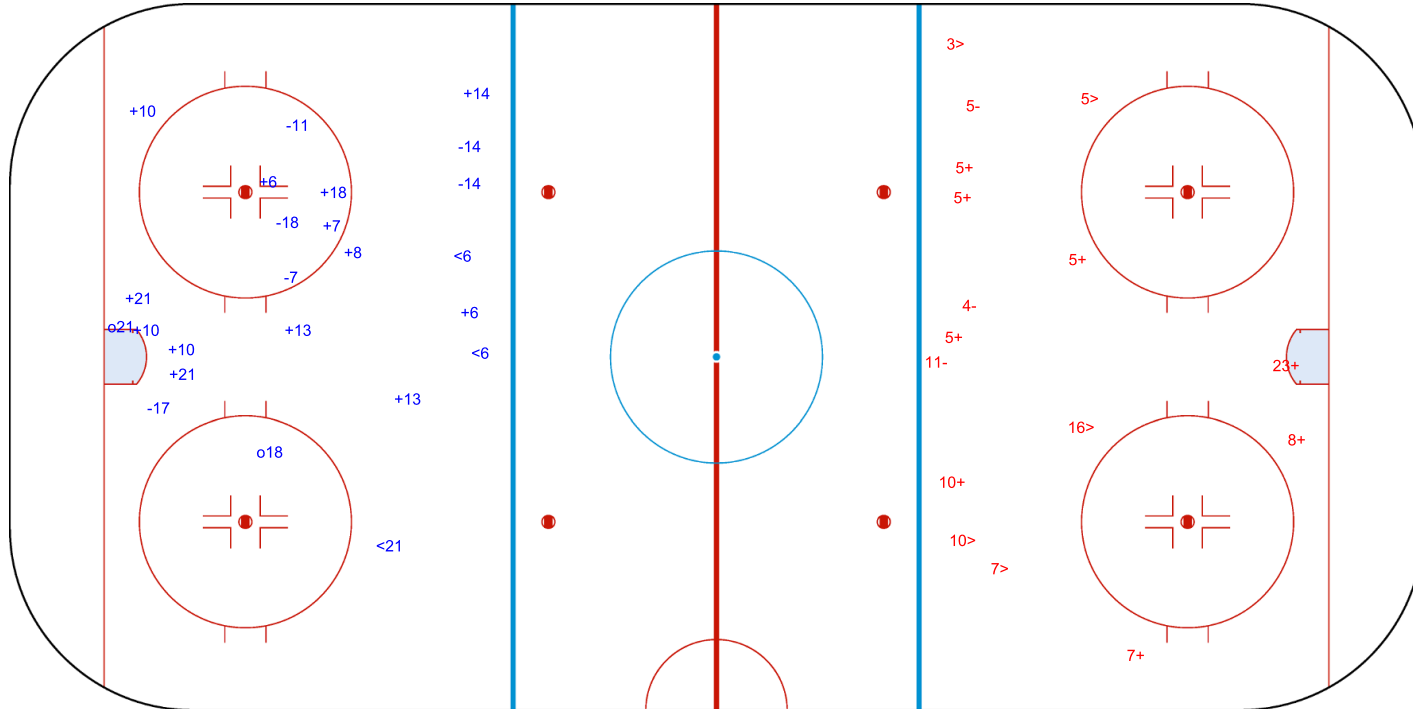

SHOT CHART
ESP - LTU

Shots by ESP
Goals (o): 0
SSG (+): 9
SSP (-): 4
SPG (-): 1

GK 20 of LTU

LTU → 1st Period ← ESP

Shots by LTU
Goals (o): 1
SSG (+): 11
SSP (+): 2
SPG (-): 3

GK 20 of ESP

Shots by LTU
Goals (o): 2 SSG (+): 13
SSP (<): 3 SPG (-): 6

GK 20 of ESP

ESP → 2nd Period ← LTU

Shots by ESP
Goals (o): 0 SSG (+): 8
SSP (>): 5 SPG (-): 3

GK 20 of LTU

Shots by ESP

Goals (o): 1 SSG (+): 8
SSP (-): 3 SPG (-): 4

o10

GK 20 of LTU