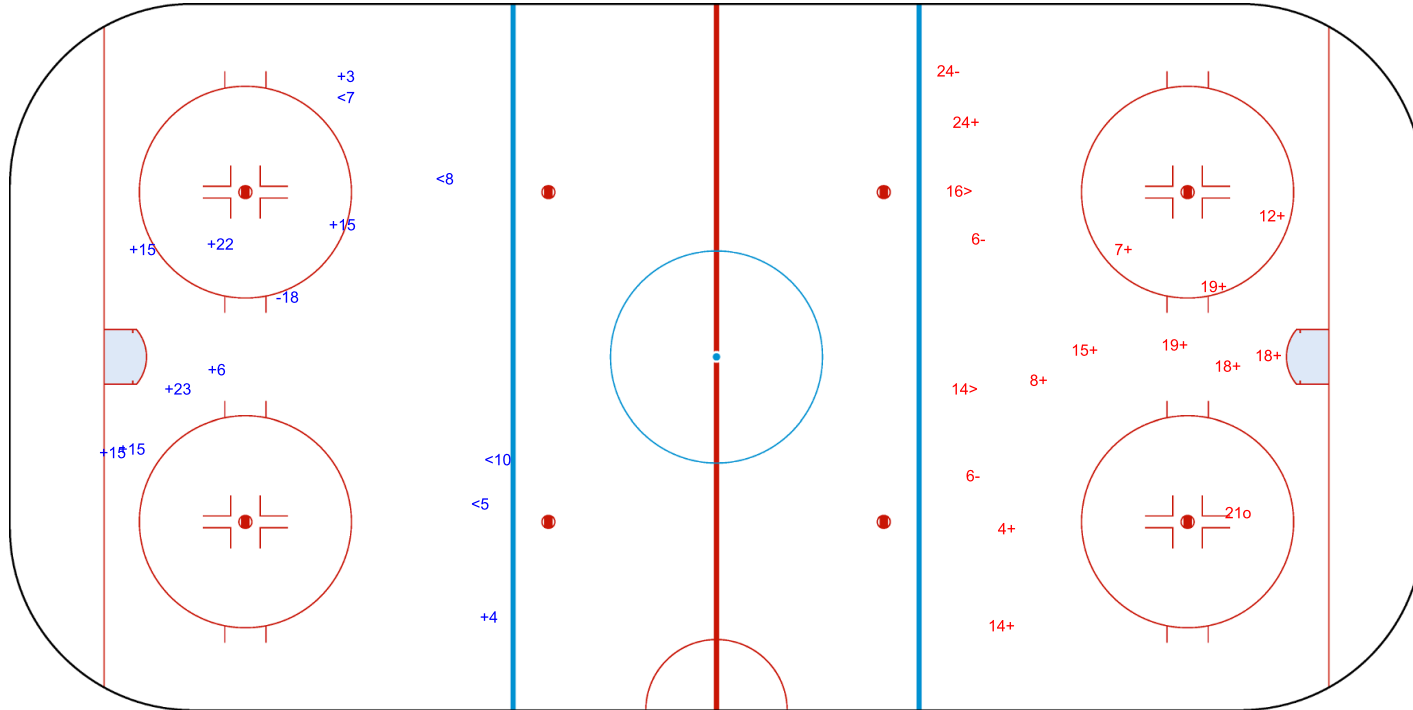

SHOT CHART
ESP - LTU

Shots by ESP
Goals (o): 0
SSG (+): 9
SSP (-): 4
SPG (-): 1

GK 20 of LTU

LTU → 1st Period ← ESP

Shots by LTU
Goals (o): 1
SSG (+): 11
SSP (+): 2
SPG (-): 3

GK 20 of ESP

Shots by LTU
Goals (o): 2 SSG (+): 13
SSP (<): 3 SPG (-): 6

GK 20 of ESP

ESP → 2nd Period ← LTU

Shots by ESP
Goals (o): 0 SSG (+): 8
SSP (>): 5 SPG (-): 3

GK 20 of LTU

Shots by ESP

Goals (o): 1 SSG (+): 8
SSP (-): 3 SPG (-): 4

o10

GK 20 of LTU