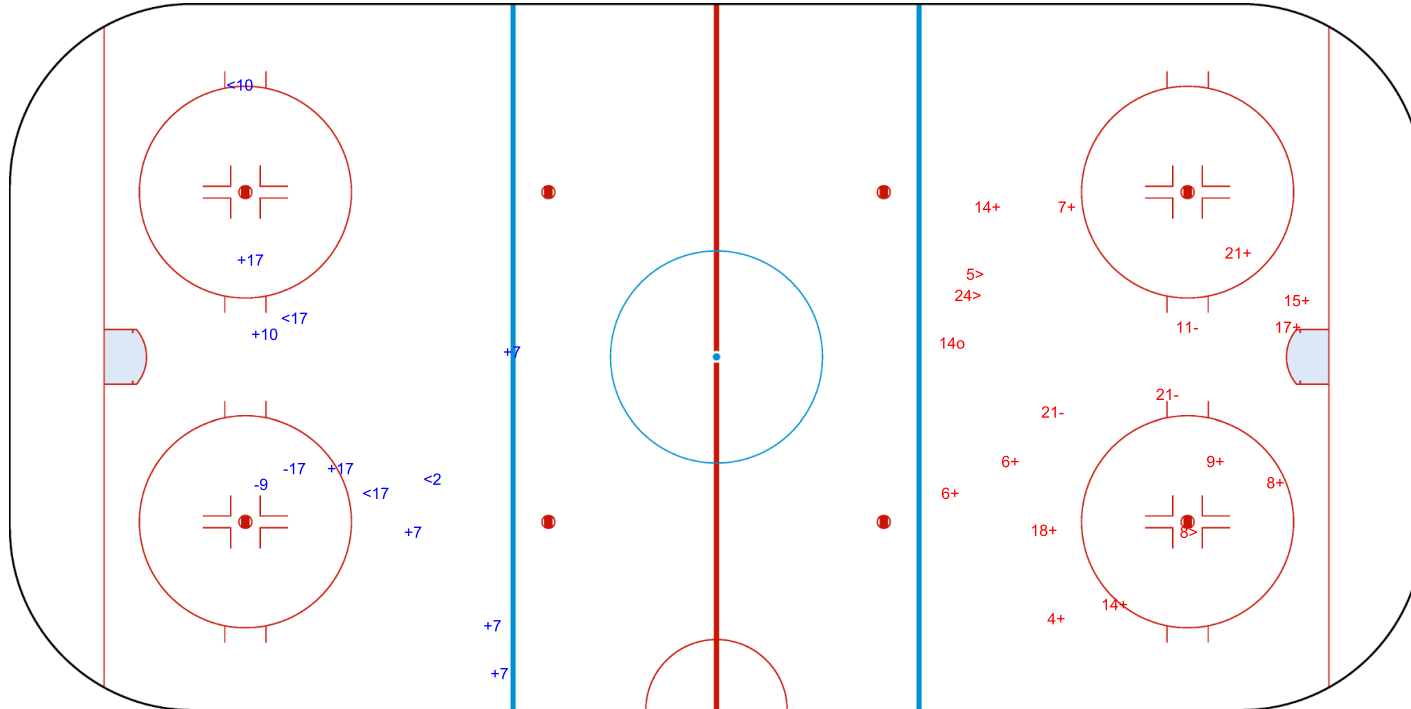

SHOT CHART  
ROU - LTU

Shots by ROU  
Goals (o): 0  
SSG (+): 7  
SSP (-): 4  
SPG (-): 2

GK 20 of LTU

1st Period

Shots by LTU  
Goals (o): 1  
SSG (+): 12  
SSP (>): 3  
SPG (-): 3

GK 1 of ROU

Shots by LTU  
Goals (o): 1    SSG (+): 13  
SSP (<): 1    SPG (-): 4

GK 1 of ROU

ROU → 2nd Period ← LTU

Shots by ROU  
Goals (o): 1    SSG (+): 7  
SSP (>): 1    SPG (-): 1

GK 20 of LTU

Shots by ROU  
Goals (o): 0  
SSP (<): 3  
SSG (+): 6  
SPG (-): 3

GK 20 of LTU

LTU → 3rd Period ← ROU