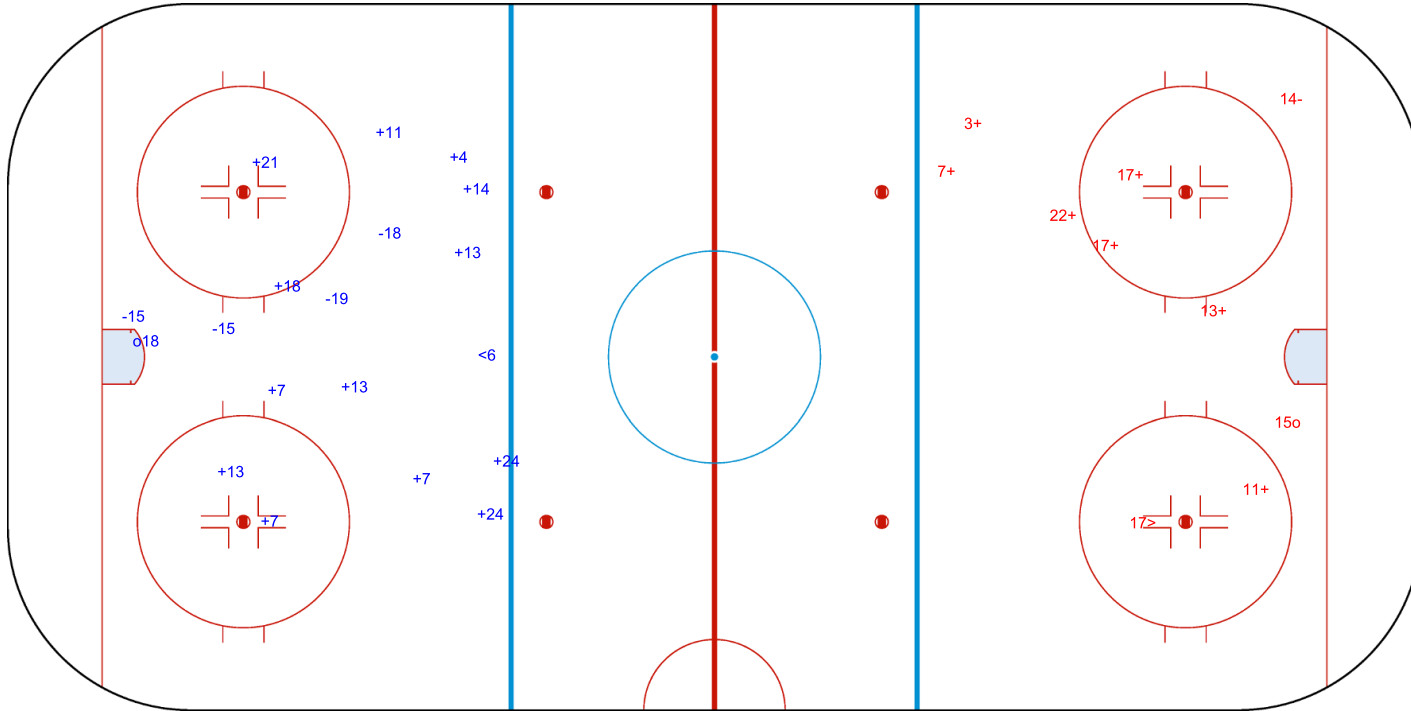

SHOT CHART  
ROU - LTU

Shots by ROU  
Goals (o): 0  
SSG (+): 7  
SSP (-): 4  
SPG (-): 2

GK 20 of LTU

1st Period

Shots by LTU  
Goals (o): 1  
SSG (+): 12  
SSP (>): 3  
SPG (-): 3

GK 1 of ROU

Shots by LTU  
Goals (o): 1    SSG (+): 13  
SSP (<): 1    SPG (-): 4

GK 1 of ROU

ROU → 2nd Period ← LTU

Shots by ROU  
Goals (o): 1    SSG (+): 7  
SSP (>): 1    SPG (-): 1

GK 20 of LTU

Shots by ROU  
Goals (o): 0  
SSP (<): 3  
SSG (+): 6  
SPG (-): 3

GK 20 of LTU

LTU → 3rd Period ← ROU