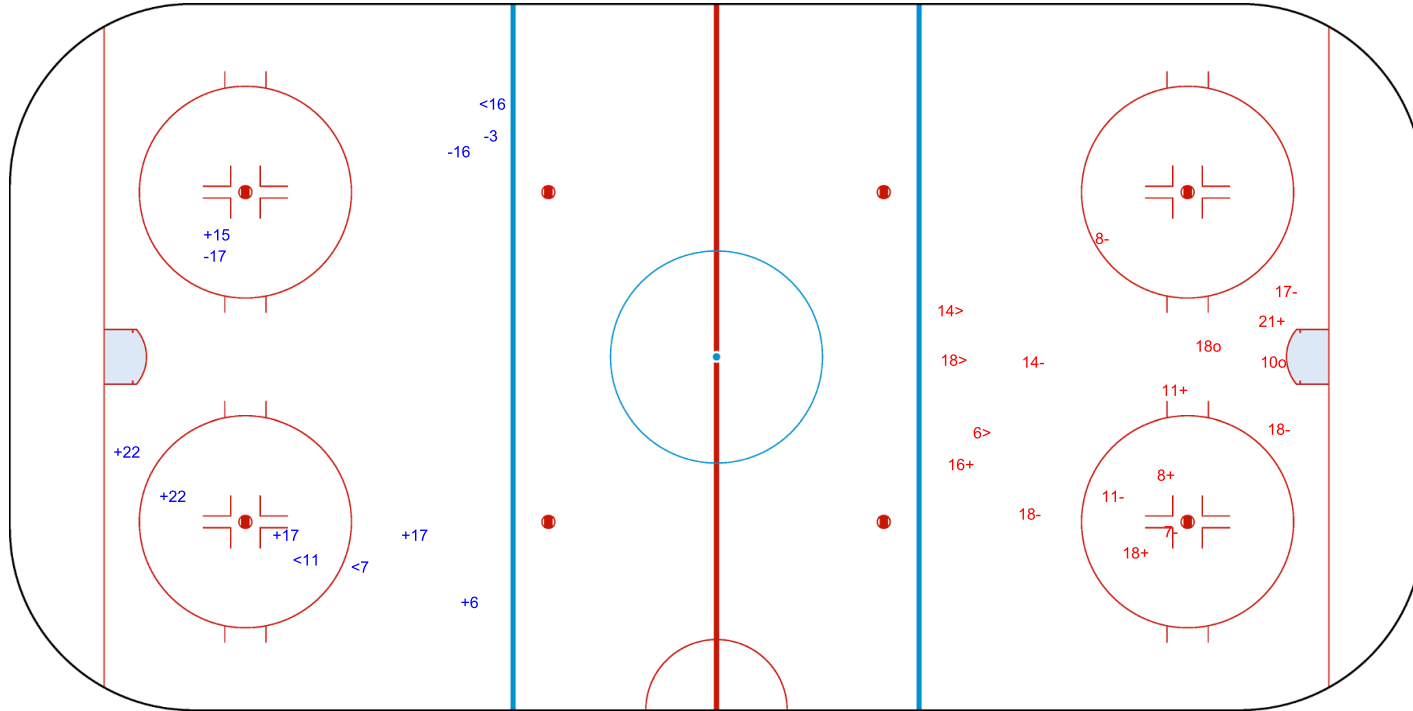

SHOT CHART  
ROU - LTU

Shots by ROU  
Goals (o): 0  
SSG (+): 7  
SSP (-): 4  
SPG (-): 2

GK 20 of LTU

1st Period

Shots by LTU  
Goals (o): 1  
SSG (+): 12  
SSP (>): 3  
SPG (-): 3

GK 1 of ROU

Shots by LTU  
Goals (o): 1    SSG (+): 13  
SSP (<): 1    SPG (-): 4

GK 1 of ROU

ROU → 2nd Period ← LTU

Shots by ROU  
Goals (o): 1    SSG (+): 7  
SSP (>): 1    SPG (-): 1

GK 20 of LTU

Shots by ROU  
Goals (o): 0  
SSP (<): 3  
SSG (+): 6  
SPG (-): 3

GK 20 of LTU

LTU → 3rd Period ← ROU

Shots by LTU  
Goals (o): 2  
SSP (>): 3  
SSG (+): 5  
SPG (-): 7

GK 1 of ROU

Legend:	
<b>GK</b>	Goalkeeper
<b>SPG</b>	Shots past goal
<b>SSG</b>	Shots saved by goalkeeper
<b>SSP</b>	Shots saved by player