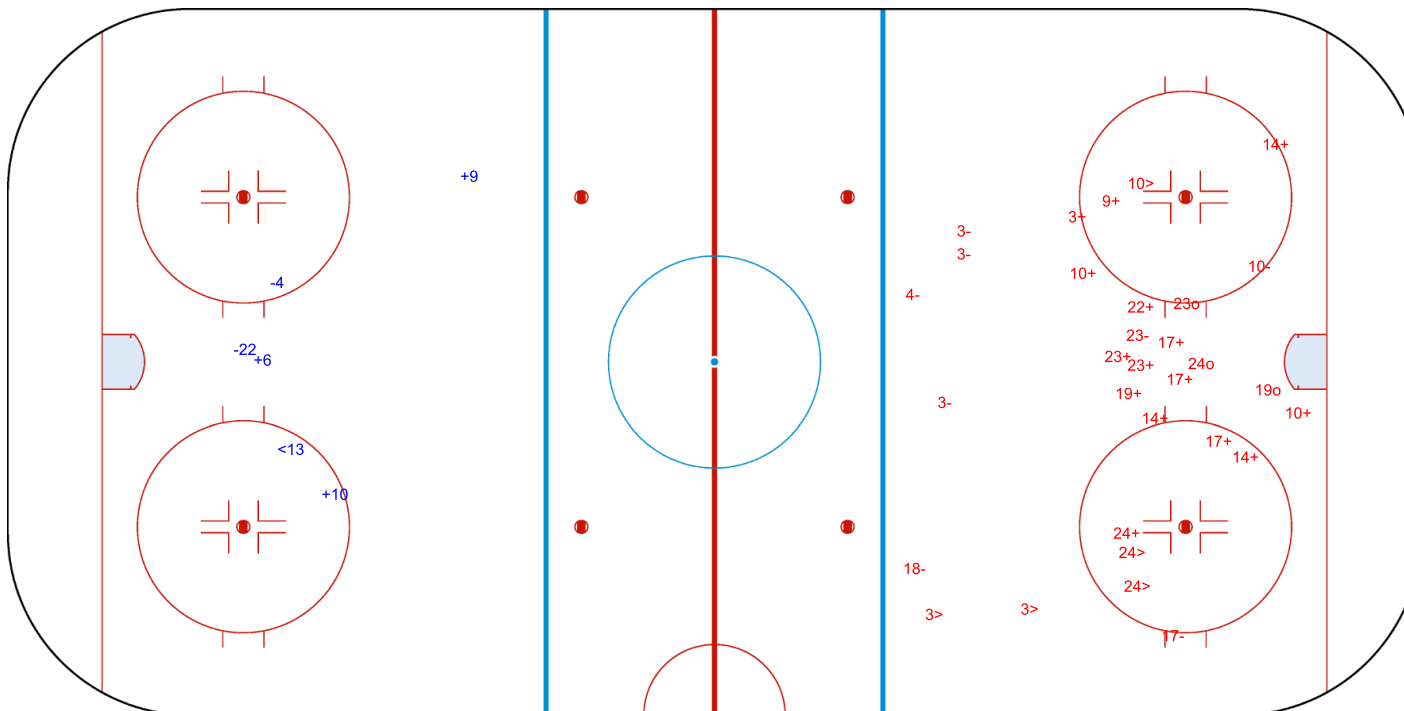

SHOT CHART  
BEL - SRB

Shots by SRB  
Goals (o): 3    SSG (+): 16  
SSP (<): 2    SPG (-): 3

GK 1 of BEL

Shots by BEL  
Goals (o): 1    SSG (+): 10  
SSP (>): 3    SPG (-): 3

GK 25 of SRB

Shots by BEL  
Goals (o): 0  
SSP (<): 1  
SSG (+): 3  
SPG (-): 2

GK 25 of SRB

SRB → 2nd Period ← BEL

Shots by SRB  
Goals (o): 3  
SSP (>): 5  
SSG (+): 15  
SPG (-): 8

GK 1 of BEL

Shots by SRB

Goals (o): 4    SSG (+): 15  
SSP (<): 1    SPG (-): 5

GK 1 of BEL

BEL → 3rd Period ← SRB