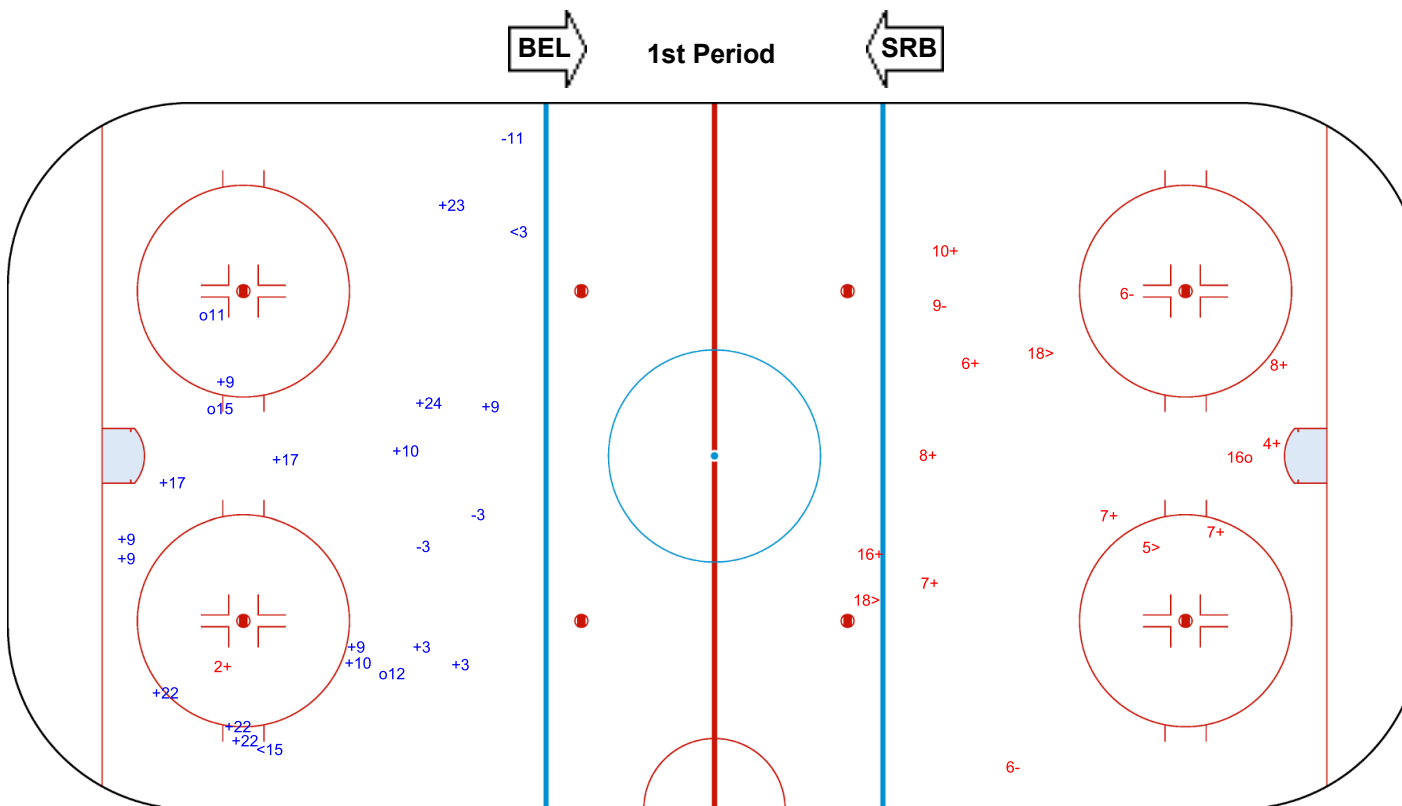

SHOT CHART  
BEL - SRB

Shots by SRB  
Goals (o): 3    SSG (+): 16  
SSP (<): 2    SPG (-): 3

GK 1 of BEL

Shots by BEL  
Goals (o): 1    SSG (+): 10  
SSP (>): 3    SPG (-): 3

GK 25 of SRB

Shots by BEL  
Goals (o): 0  
SSP (<): 1  
SSG (+): 3  
SPG (-): 2

GK 25 of SRB

SRB → 2nd Period ← BEL

Shots by SRB  
Goals (o): 3  
SSP (>): 5  
SSG (+): 15  
SPG (-): 8

GK 1 of BEL

Shots by SRB

Goals (o): 4    SSG (+): 15  
SSP (<): 1    SPG (-): 5

GK 1 of BEL

BEL → 3rd Period ← SRB