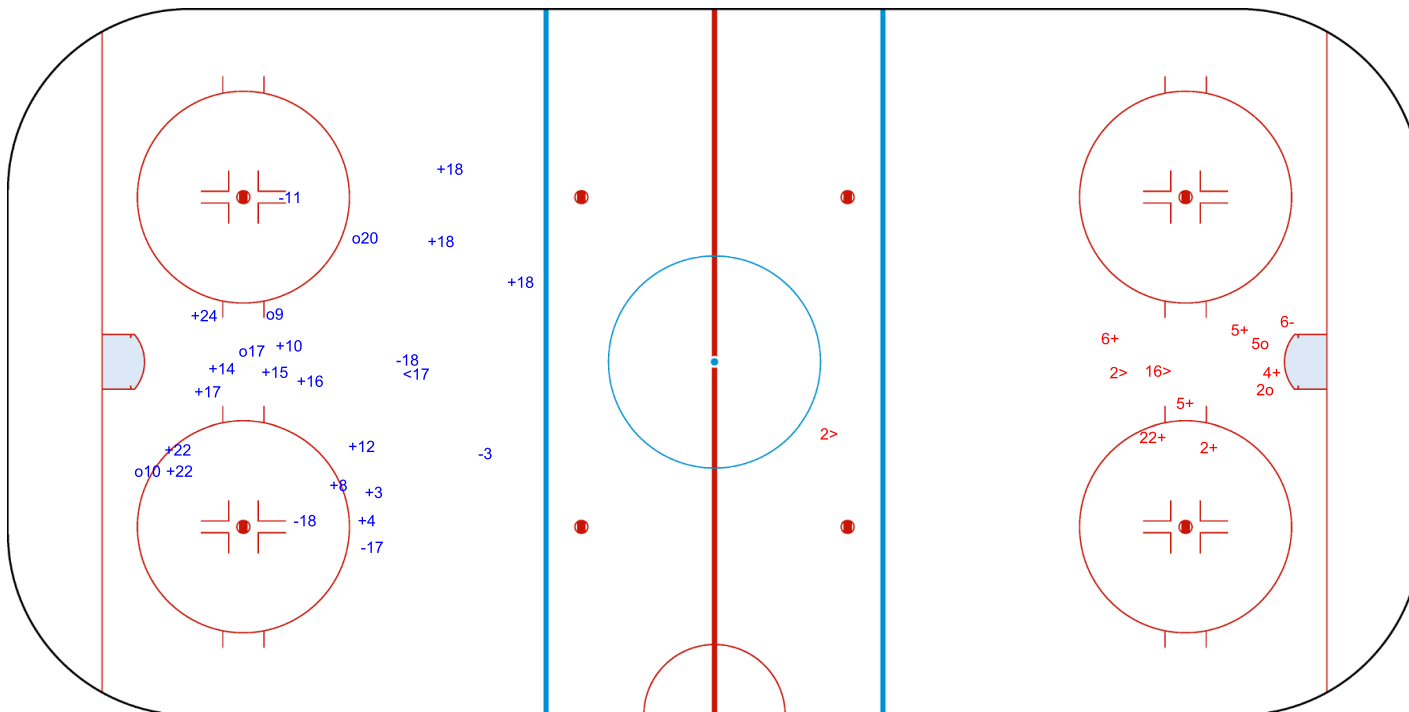

SHOT CHART  
BEL - SRB

Shots by SRB  
Goals (o): 3    SSG (+): 16  
SSP (<): 2    SPG (-): 3

GK 1 of BEL

Shots by BEL  
Goals (o): 1    SSG (+): 10  
SSP (>): 3    SPG (-): 3

GK 25 of SRB

Shots by BEL  
Goals (o): 0  
SSP (<): 1  
SSG (+): 3  
SPG (-): 2

GK 25 of SRB

SRB → 2nd Period ← BEL

Shots by SRB  
Goals (o): 3  
SSP (>): 5  
SSG (+): 15  
SPG (-): 8

GK 1 of BEL

Shots by SRB

Goals (o): 4    SSG (+): 15  
SSP (<): 1    SPG (-): 5

GK 1 of BEL

BEL → 3rd Period ← SRB