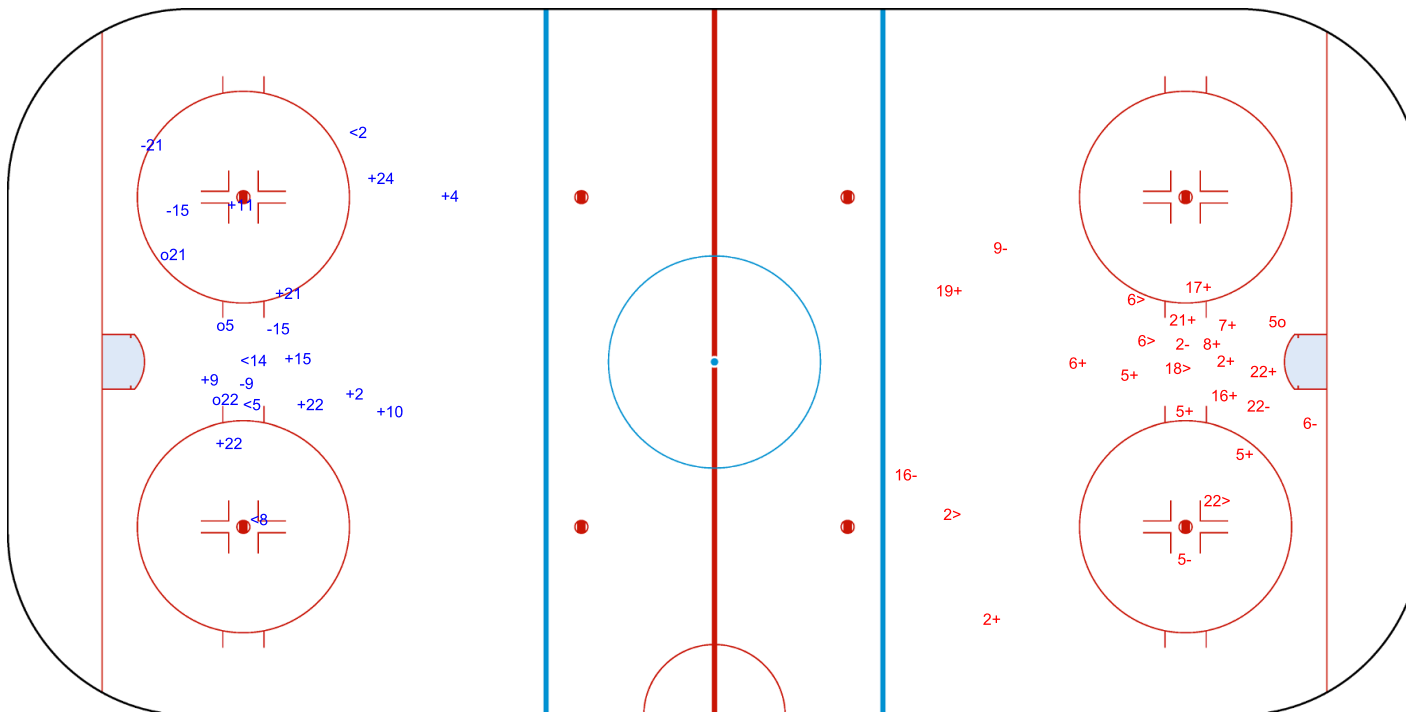

SHOT CHART  
CRO - BEL

Shots by CRO  
Goals (o): 3    SSG (+): 10  
SSP (<): 4    SPG (-): 4

o21
o22
o5

GK 1 of BEL

BEL → 1st Period ← CRO

Shots by BEL  
Goals (o): 1    SSG (+): 13  
SSP (>): 5    SPG (-): 6

o5
----

GK 20 of CRO

Shots by BEL  
Goals (o): 1  
SSP (<): 0  
SSG (+): 7  
SPG (-): 1

GK 20 of CRO

CRO → 2nd Period ← BEL

Shots by CRO  
Goals (o): 1  
SSP (>): 7  
SSG (+): 9  
SPG (-): 5

GK 1 of BEL

Shots by CRO  
Goals (o): 0  
SSP (-): 5  
SSG (+): 13  
SPG (-): 6