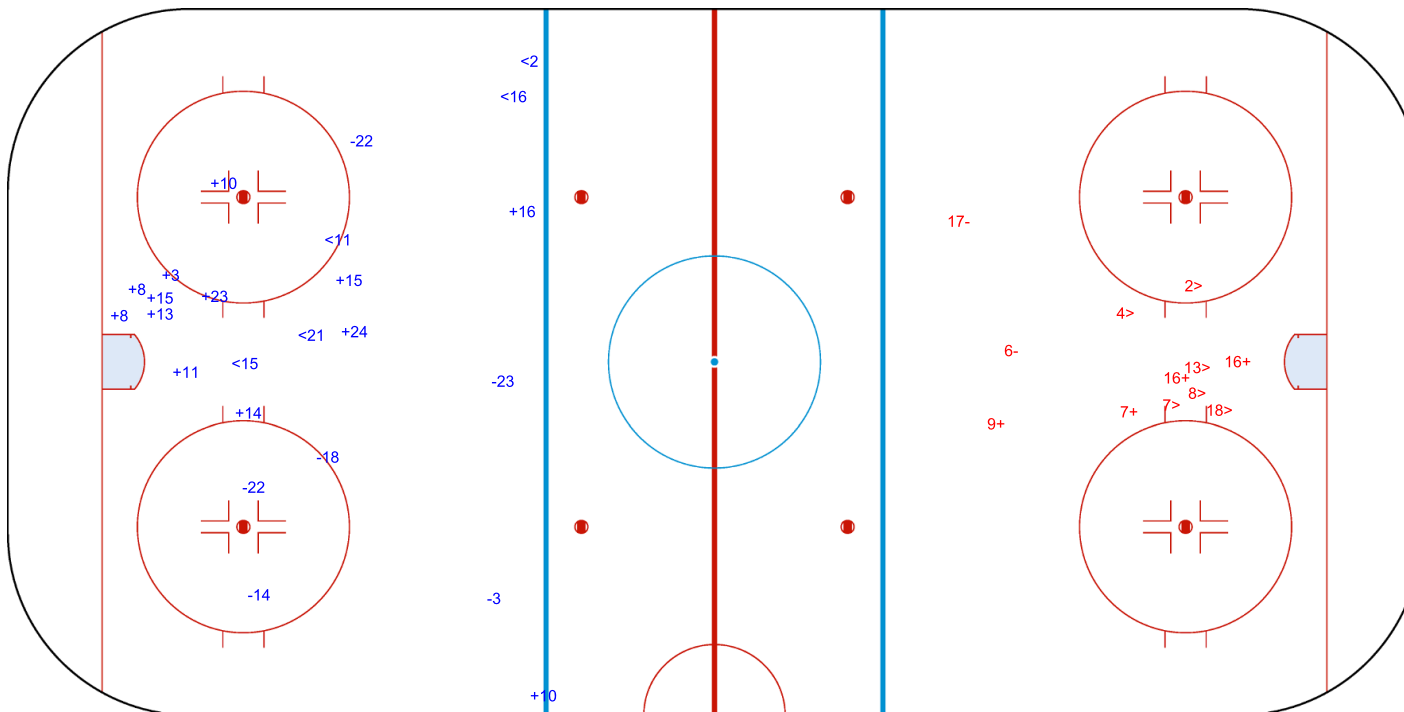

Shots by CRO
Goals (o): 0
SSP (-): 5
SSG (+): 13
SPG (-): 6

GK 1 of BEL

BEL → 3rd Period ← CRO

Shots by BEL
Goals (o): 0
SSP (>): 6
SSG (+): 4
SPG (-): 2

GK 20 of CRO

Legend:		
GK	Goalkeeper	
SPG	Shots past goal	
SSG	Shots saved by goalkeeper	
SSP	Shots saved by player