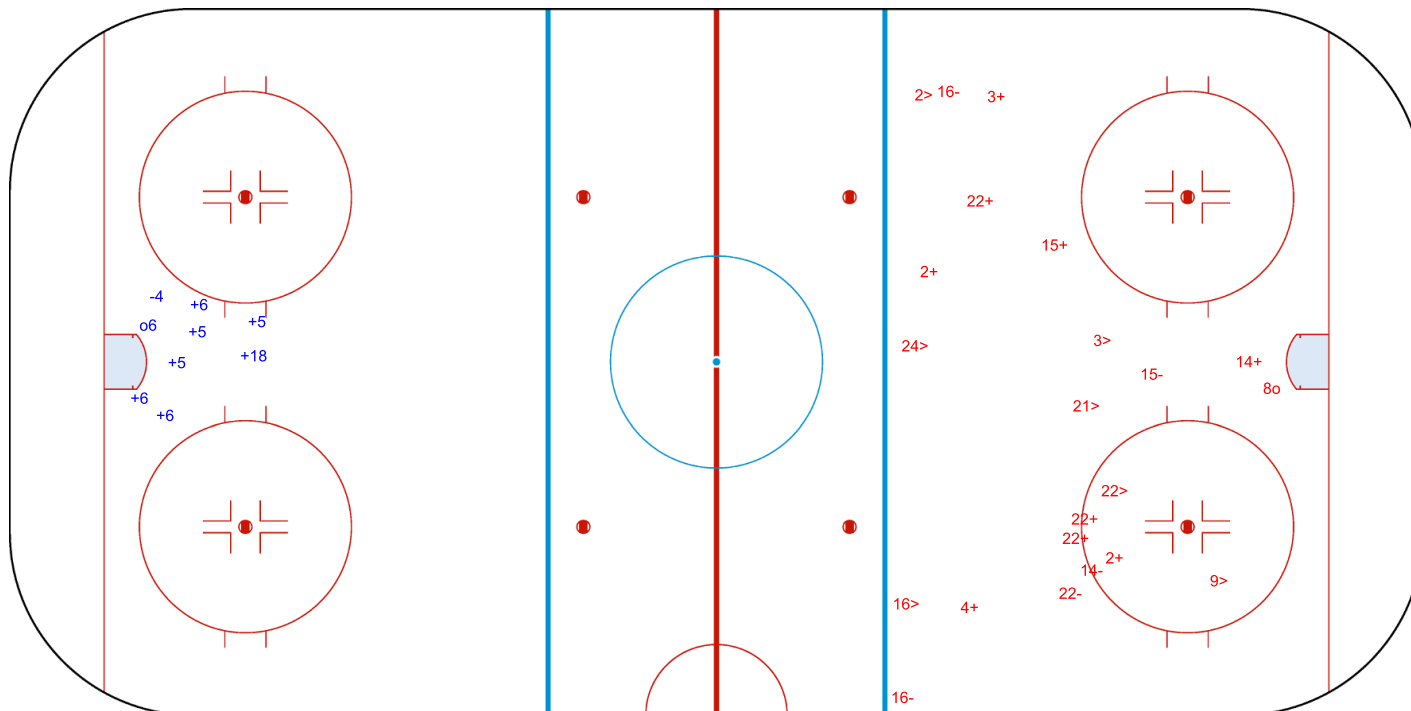

SHOT CHART  
CRO - BEL

Shots by CRO  
Goals (o): 3    SSG (+): 10  
SSP (<): 4    SPG (-): 4

o21
o22
o5

GK 1 of BEL

BEL → 1st Period ← CRO

Shots by BEL  
Goals (o): 1    SSG (+): 13  
SSP (>): 5    SPG (-): 6

o5
----

GK 20 of CRO

Shots by BEL  
Goals (o): 1  
SSP (<): 0  
SSG (+): 7  
SPG (-): 1

GK 20 of CRO

CRO → 2nd Period ← BEL

Shots by CRO  
Goals (o): 1  
SSP (>): 7  
SSG (+): 9  
SPG (-): 5

GK 1 of BEL

Shots by CRO  
Goals (o): 0  
SSP (-): 5  
SSG (+): 13  
SPG (-): 6