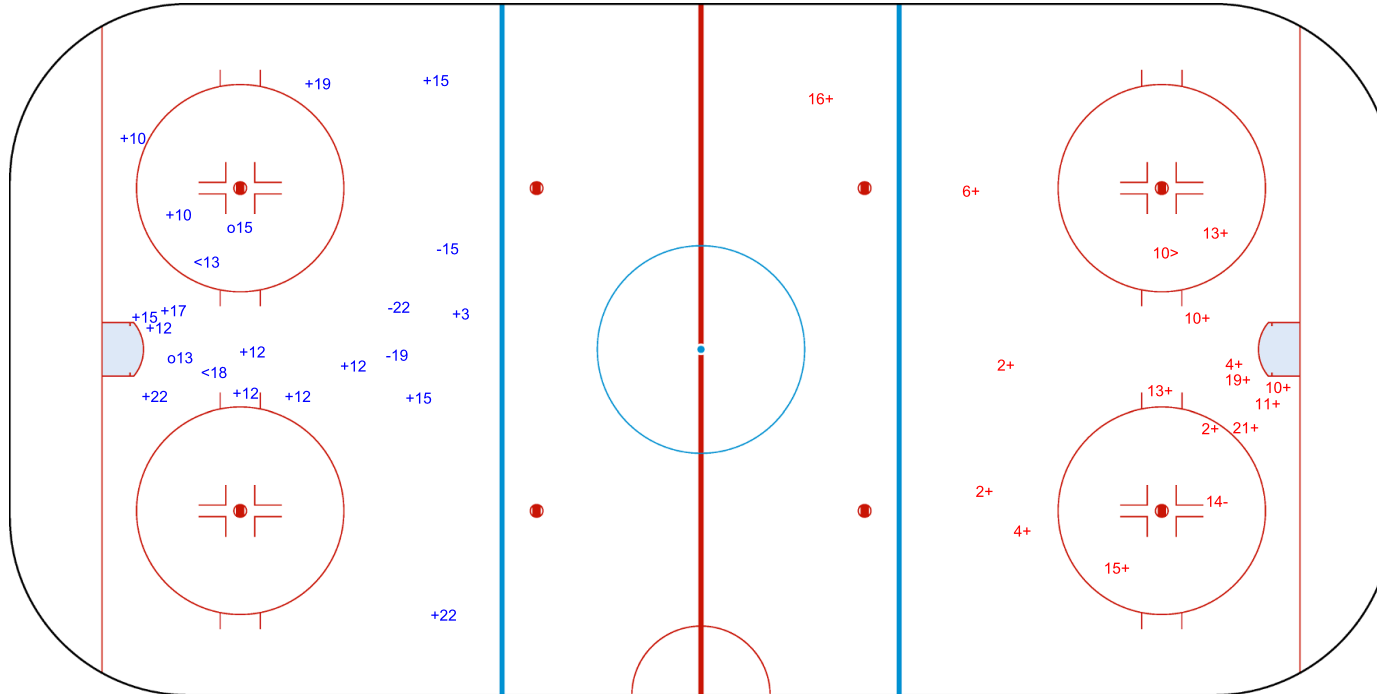

SHOT CHART
GBR - ESP

Shots by GBR
Goals (o): 2 SSG (+): 15
SSP (<): 2 SPG (-): 3

GK 25 of ESP

ESP → 1st Period ← GBR

Shots by ESP
Goals (o): 0 SSG (+): 15
SSP (>): 1 SPG (-): 1

GK 20 of GBR

Shots by ESP

Goals (o): 1 SSG (+): 9
SSP (<): 3 SPG (-): 7

GK 20 of GBR

2nd Period

Shots by GBR

Goals (o): 2 SSG (+): 7
SSP (>): 1 SPG (-): 8

GK 25 of ESP

Shots by GBR

Goals (o): 0 SSG (+): 10
SSP (<): 2 SPG (-): 2

GK 25 of ESP