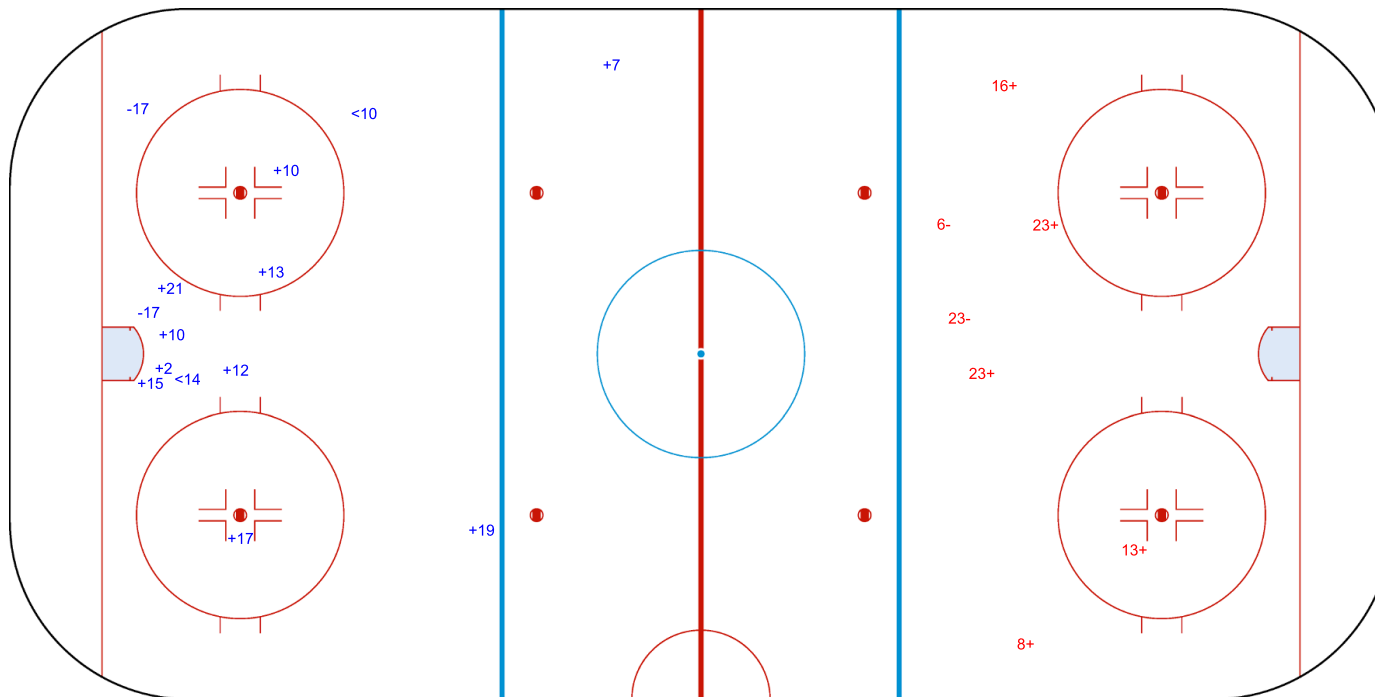

3rd Period

Shots by ESP

Goals (o): 0 SSG (+): 5
SSP (>): 0 SPG (-): 2

GK 20 of GBR

| Legend: | | |
|------------|---------------------------|--|
| GK | Goalkeeper | |
| SPG | Shots past goal | |
| SSG | Shots saved by goalkeeper | |
| SSP | Shots saved by player | |