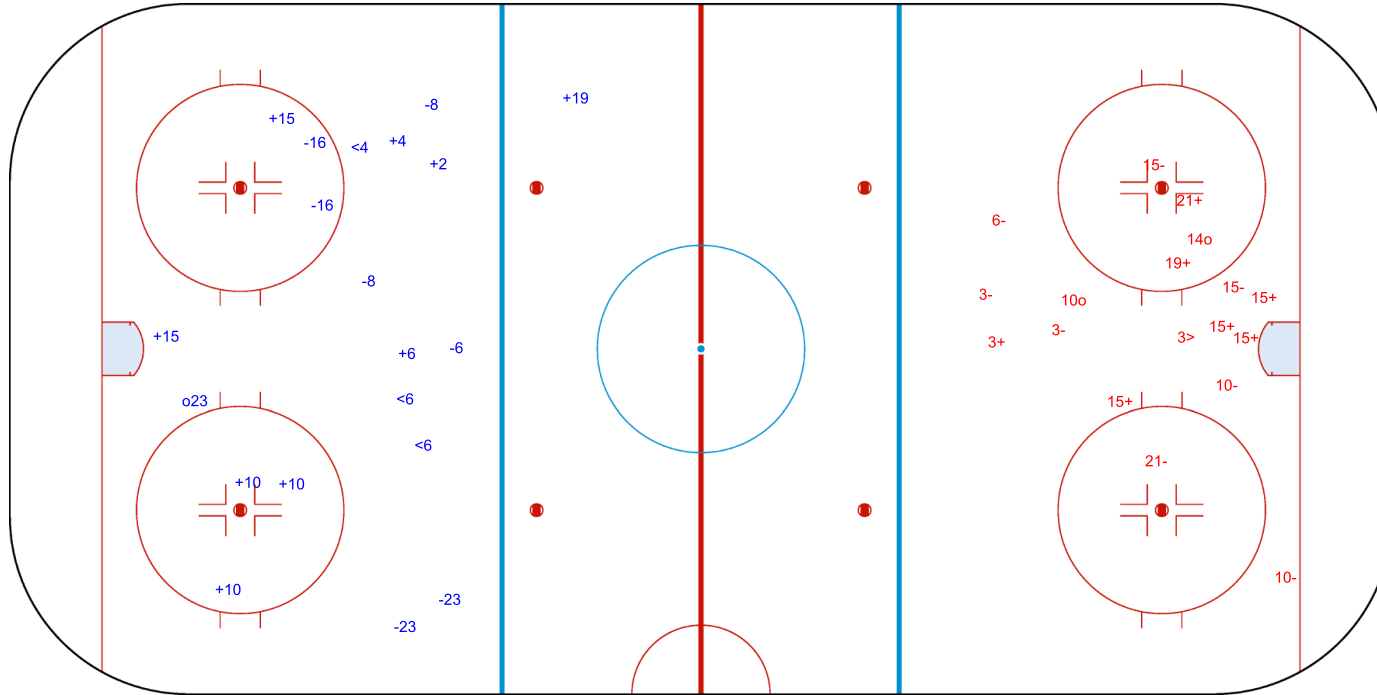

SHOT CHART
GBR - ESP

Shots by GBR
Goals (o): 2 SSG (+): 15
SSP (<): 2 SPG (-): 3

GK 25 of ESP

ESP → 1st Period ← GBR

Shots by ESP
Goals (o): 0 SSG (+): 15
SSP (>): 1 SPG (-): 1

GK 20 of GBR

Shots by ESP

Goals (o): 1 SSG (+): 9
SSP (<): 3 SPG (-): 7

GK 20 of GBR

2nd Period

Shots by GBR

Goals (o): 2 SSG (+): 7
SSP (>): 1 SPG (-): 8

GK 25 of ESP

Shots by GBR

Goals (o): 0 SSG (+): 10
SSP (<): 2 SPG (-): 2

GK 25 of ESP