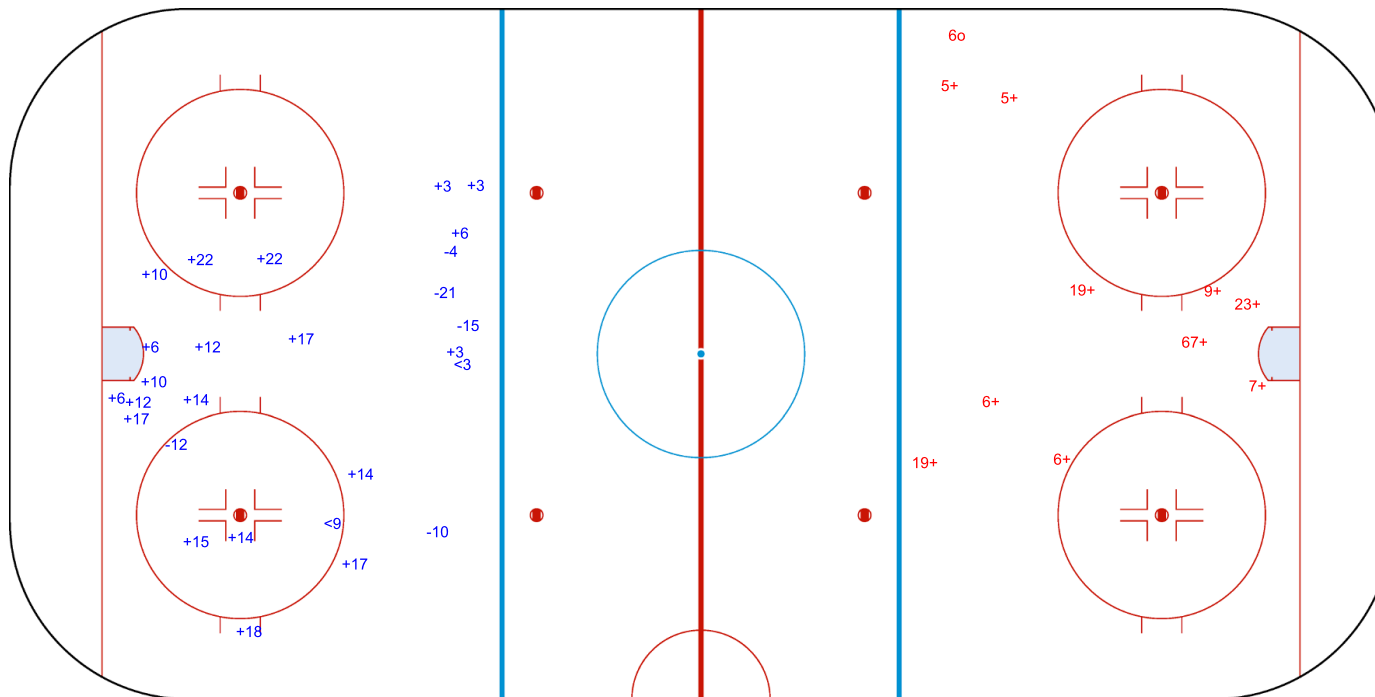

3rd Period

Shots by CRO

Goals (o): 1 SSG (+): 10
SSP (>): 0 SPG (-): 0

GK 20 of GBR

ENG

Legend:	ENG Empty net goal	GK Goalkeeper	SPG Shots past goal	SSG Shots saved by goalkeeper	SSP Shots saved by player
----------------	---------------------------	----------------------	----------------------------	--------------------------------------	----------------------------------