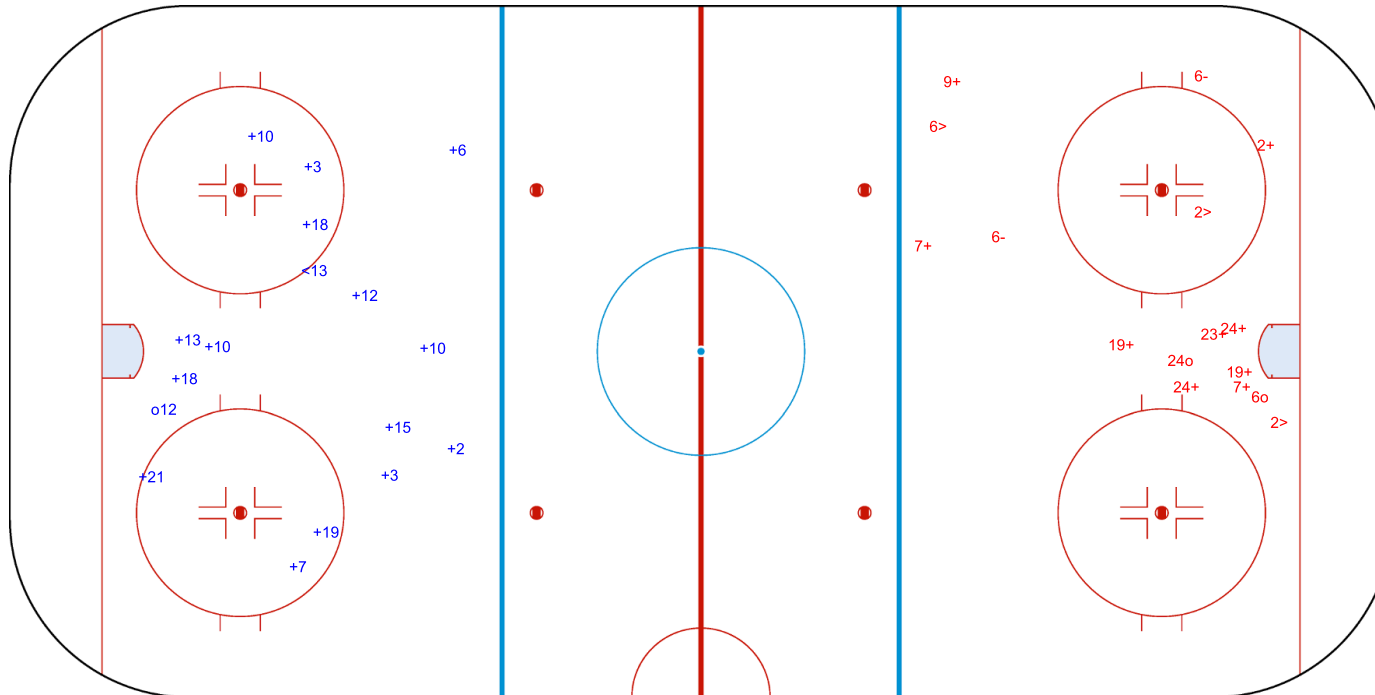

SHOT CHART
CRO - GBR

Shots by GBR
Goals (o): 1
SSP (<): 1
SSG (+): 15
SPG (-): 0

GK 1 of CRO

CRO → 1st Period ← GBR

Shots by CRO
Goals (o): 2
SSP (>): 3
SSG (+): 9
SPG (-): 2

GK 20 of GBR

Shots by CRO

Goals (o): 0 SSG (+): 10
SSP (<): 2 SPG (-): 2

GK 20 of GBR

2nd Period

Shots by GBR

Goals (o): 1 SSG (+): 11
SSP (>): 4 SPG (-): 2

GK 1 of CRO

Shots by GBR

Goals (o): 0 SSG (+): 20
SSP (<): 2 SPG (-): 5

GK 1 of GBR