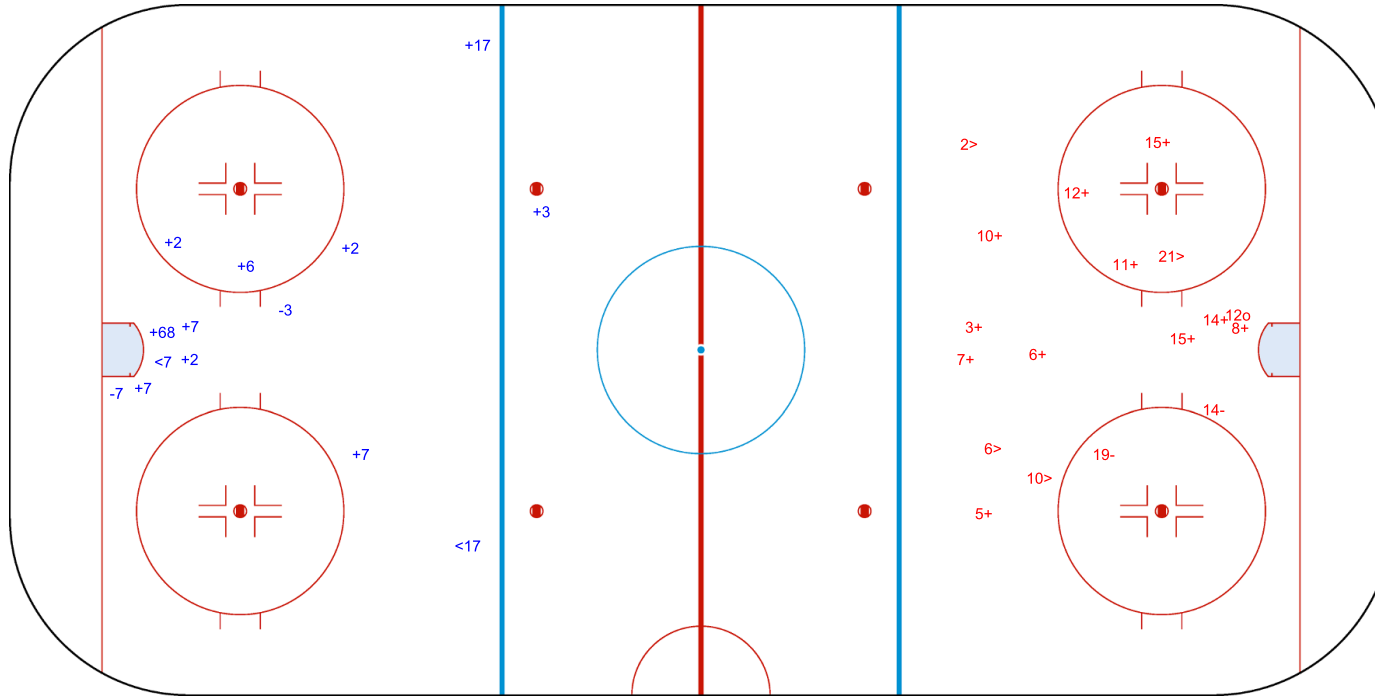

SHOT CHART
CRO - GBR

Shots by GBR
Goals (o): 1
SSP (<): 1
SSG (+): 15
SPG (-): 0

GK 1 of CRO

CRO → 1st Period ← GBR

Shots by CRO
Goals (o): 2
SSP (>): 3
SSG (+): 9
SPG (-): 2

GK 20 of GBR

Shots by CRO

Goals (o): 0 SSG (+): 10
SSP (<): 2 SPG (-): 2

GK 20 of GBR

2nd Period

Shots by GBR

Goals (o): 1 SSG (+): 11
SSP (>): 4 SPG (-): 2

GK 1 of CRO

Shots by GBR

Goals (o): 0 SSG (+): 20
SSP (<): 2 SPG (-): 5

GK 1 of GBR