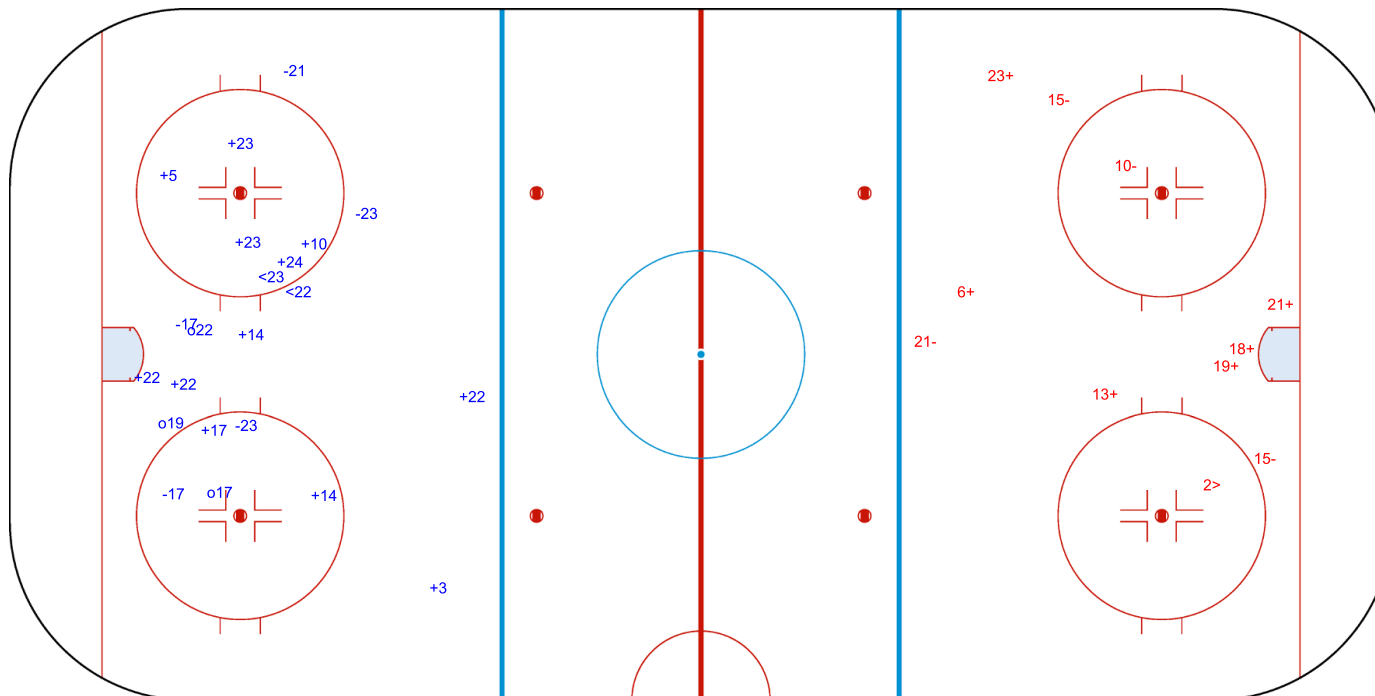

SHOT CHART

ESP - JPN

1st Period

Shots by JPN

Goals (o): 3

SSP (<): 2

SSG (+): 12

SPG (-): 5

GK 1 of ESP

Shots by ESP

Goals (o): 0

SSP (>): 1

SSG (+): 6

SPG (-): 4

GK 1 of JPN