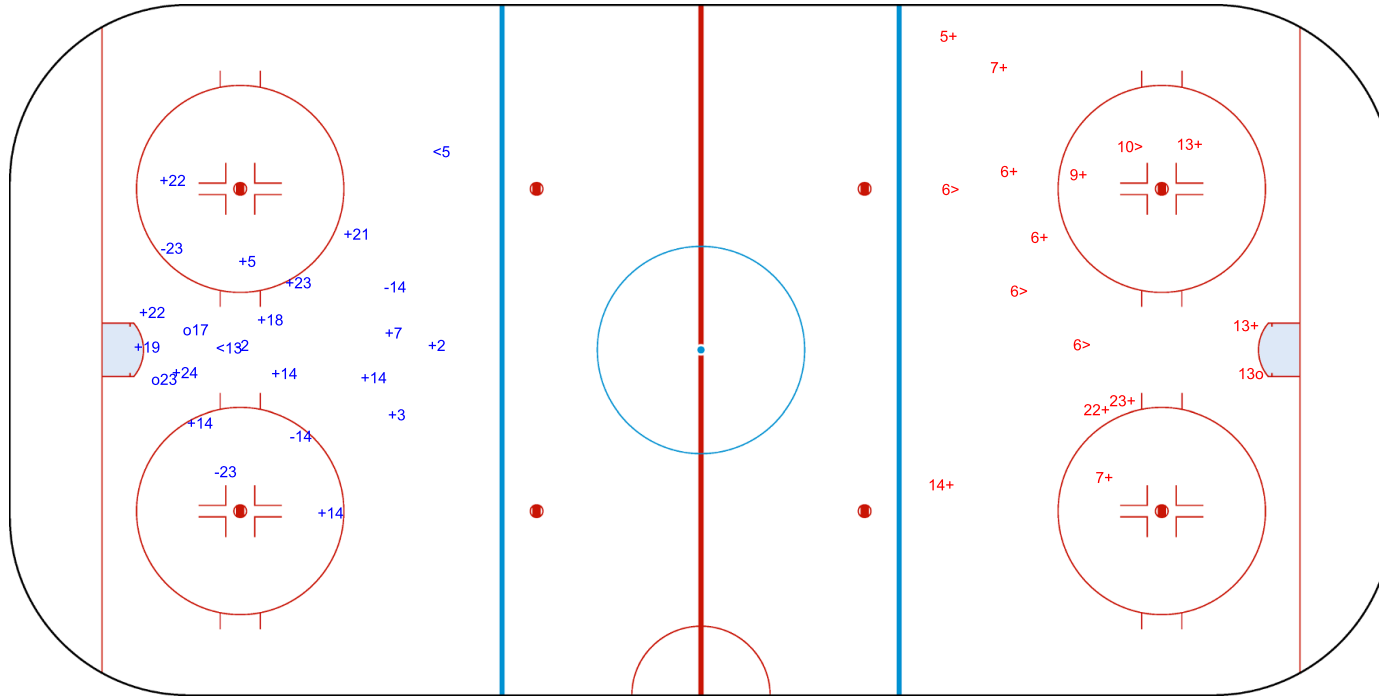

Goals (o): 2 SSG (+): 15
SSP (-): 2 SPG (-): 5

GK 1 of ESP

ESP → 3rd Period ← JPN

Shots by ESP

Goals (o): 1 SSG (+): 11
SSP (>): 4 SPG (-): 0

GK 20 of JPN

Legend:	
GK	Goalkeeper
SPG	Shots past goal
SSG	Shots saved by goalkeeper
SSP	Shots saved by player