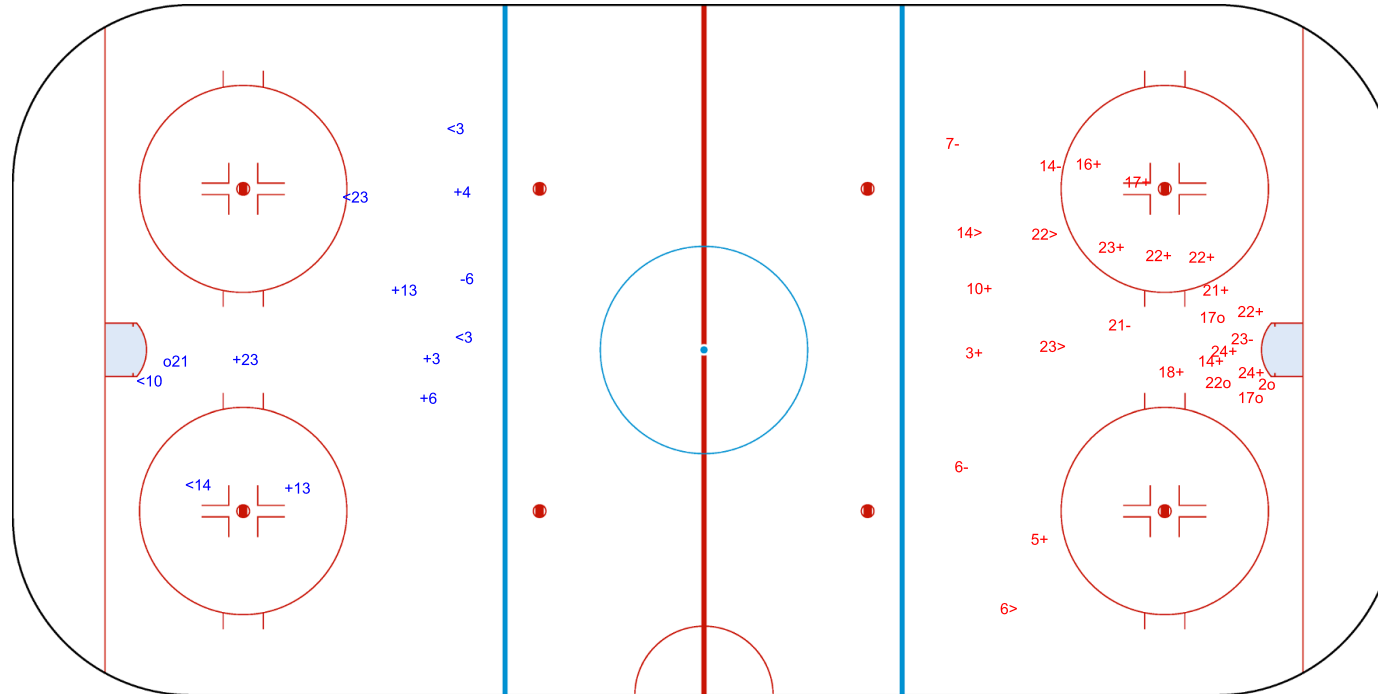

Goals (o): 1 SSG (+): 6
SSP (<): 5 SPG (-): 1

GK 1 of JPN

GK 20 of JPN

2nd Period

Shots by JPN

Goals (o): 4 SSG (+): 14
SSP (>): 4 SPG (-): 5

GK 1 of ESP

Shots by JPN